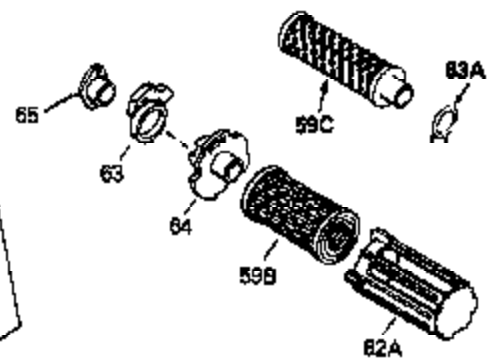

STANDARD POINT IGNITION