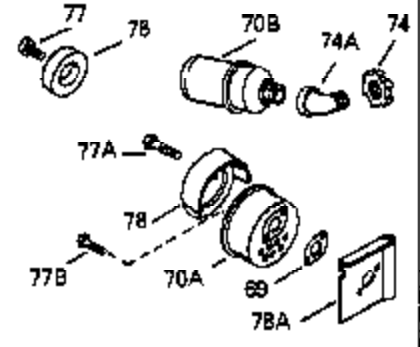

ILLUSTRATION SHOWS TYPICAL PARTS ONLY. ORDER BY PART NUMBER, PARTS NOT LISTED ARE SUPPLIED BY OEM.