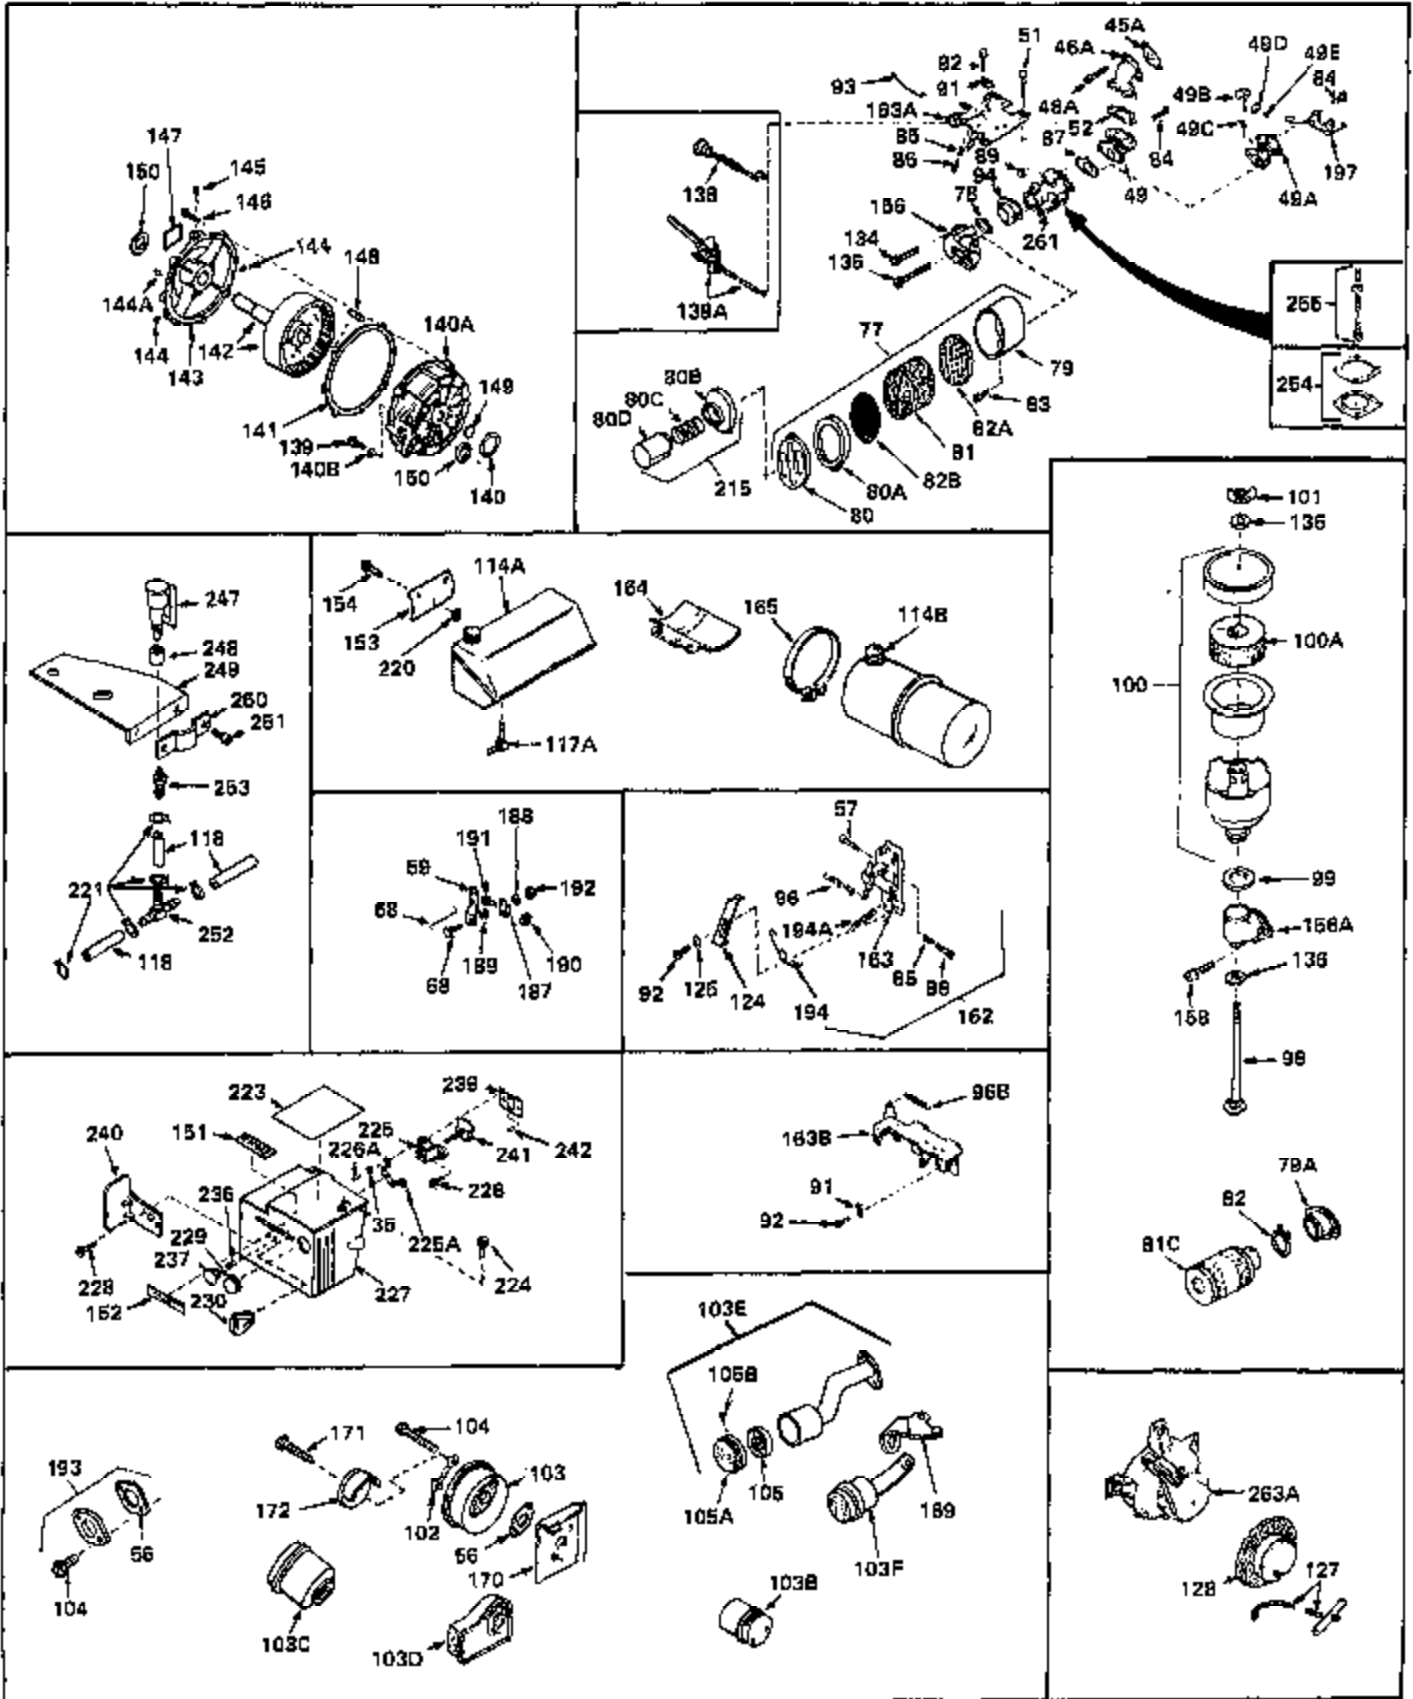

Engine Parts List #2

Ref #	Part Number	Qty	Description
36	8269	0	Washer
45A	30188	0	Gasket, Intake pipe
48A	650451	0	Screw
51	650454	0	Screw, Fil. flex hd. 1/4-20 x 3/4
57	28942	0	Screw
57	30091	0	Screw, Hex slotted washer hd., 8-32 x 1/2
57	30200	0	Screw
59	31510	0	Lever, Governor
68	650548	0	Screw, Hex washer hd., 8-32 x 5/16
77	31545	0	Cleaner Assy., Air
78	27272	0	Gasket, Air cleaner
80C	450150	0	Spring, Pre-cleaner
80D	450124	0	Bag, Pre-cleaner
82A	29962	0	Screen, Air cleaner
83	650709	0	Screw
83	28820	0	Screw
83	650163	0	Screw, Fil. hd. Sems, 10-32 x 7/8
83	650399	0	Screw, Phil. fil. hd. Sems, 10-32 x 5/8
84	30564	0	Screw
84	6201	0	Screw
84	6202	0	Screw
84	650551	0	Screw, Hex hd. cap, 1/4-28 x 1-1/4
85	28564	0	Spring, Compression
85	31342	0	Spring, Compression
85	32924	0	Spring, Compression
86	29500	0	Screw, Fil. hd. mach., Sems, 8-32 x 3/4
86	650549	0	Screw
86	650688	0	Screw, Hex hd., 10-32 x 1-5/16" (Drilled
87	26756	0	Gasket, Carburetor
89	29752	0	Nut
91	27793	0	Clip, Conduit
92	28942	0	Screw
101	9577	0	Nut, Wing, 10-24
102	30083	0	Plate, Locking
103F	33288	0	Muffler
104	27182	0	Screw, Hex hd. cap, 1/4-20 x 3-3/8
104	650253	0	Screw, Hex hd. cap, 1/4-20 x 2-1/4
104	650327	0	Screw, Fil slotted hd. Sems, 114-20 x 2-1/2
104	650493	0	Screw, Hex hd. Sems, 1/4-20 x 1-3/4
104	650561	0	Screw
104	650599	0	Screw, Hex hd. cap, Sems, 1/4-20 x 1-1/2
104	650795	0	Screw, Hex hd. cap, Sems, 1/4-20 x 2-5/16
105A	33172	0	Cover, Muffler
105	33171	0	Screen, Muffler
105B	650578	0	Screw
117A	28584	0	Strainer & Elbow
118	29774	0	Line, Fuel (Braided 8.25")
118	30705	0	Line, Fuel (Braided 16")
118	30962	0	Line, Fuel (Braided 32")
134	650163	0	Screw, Fil. hd. Sems, 10-32 x 7/8
135	650520	0	Screw
135	650544	0	Screw, Pan flex hd., 10-24 x 7/8
136	27183	0	Washer, Fiber
136	31905	0	Washer, Paper
138	30985	0	Control, Throttle
138A	24522	0	Control, Throttle
139	28454	0	Screw
140	28451	0	Gasket, Housing