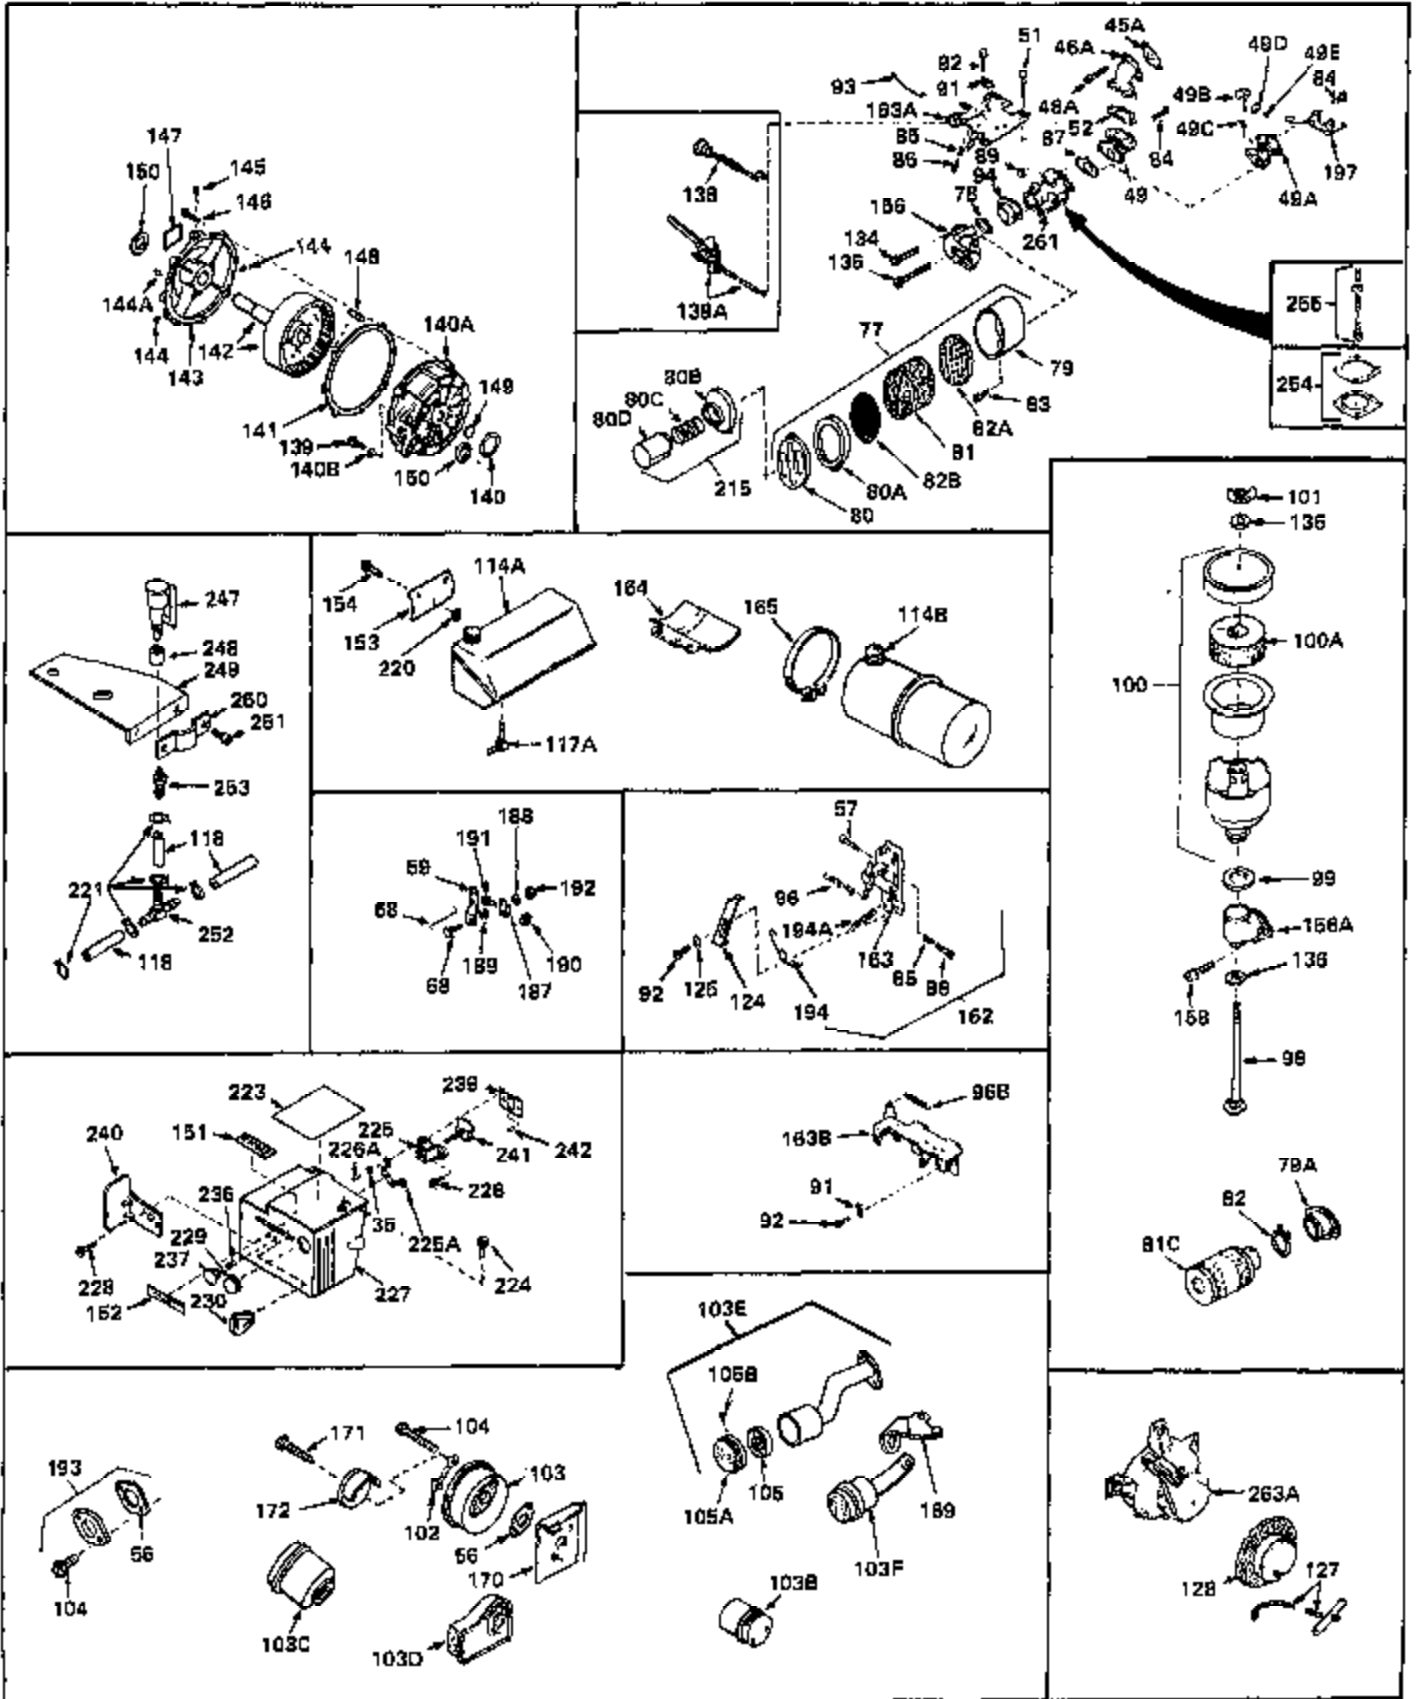

Ref #	Part Number	Qty	Description
36	8269	0	Washer
45A	30188	0	Gasket, Intake pipe
46A	31429	0	Pipe, Upper intake
48A	650451	0	Screw
49	31430	0	Pipe, Lower intake
51	650454	0	Screw, Fil. flex hd. 1/4-20 x 3/4
52	31340	0	Gasket, Intake pipe
56	30081	0	Gasket, Exhaust
57	28942	0	Screw
57	30091	0	Screw, Hex slotted washer hd., 8-32 x 1/2
57	30200	0	Screw
59	31336	0	Lever, Governor
68	650548	0	Screw, Hex washer hd., 8-32 x 5/16
77	31545	0	Cleaner Assy., Air
78	27272	0	Gasket, Air cleaner
79A	32971	0	Adapter, Air cleaner
80D	450124	0	Bag, Pre-cleaner
80C	450150	0	Spring, Pre-cleaner
81C	32972	0	Cleaner, Air
82	32973	0	Clamp, Corbin
82A	29962	0	Screen, Air cleaner
83	28820	0	Screw
83	650163	0	Screw, Fil. hd. Sems, 10-32 x 7/8
83	650399	0	Screw, Phil. fil. hd. Sems, 10-32 x 5/8
83	650709	0	Screw
84	30564	0	Screw
84	6201	0	Screw
84	6202	0	Screw
84	650551	0	Screw, Hex hd. cap, 1/4-28 x 1-1/4
85	28564	0	Spring, Compression
85	31342	0	Spring, Compression
85	32924	0	Spring, Compression
86	29500	0	Screw, Fil. hd. mach., Sems, 8-32 x 3/4
86	650549	0	Screw
86	650688	0	Screw, Hex hd., 10-32 x 1-5/16" (Drilled
87	31688	0	Gasket, Carburetor (1/8 thick)
89	29752	0	Nut
91	27793	0	Clip, Conduit
92	28942	0	Screw
96	31349	0	Spring, Extension
101	9577	0	Nut, Wing, 10-24
102	30083	0	Plate, Locking
103F	33288	0	Muffler
103	30996	0	Muffler
104	27182	0	Screw, Hex hd. cap, 1/4-20 x 3-3/8
104	650253	0	Screw, Hex hd. cap, 1/4-20 x 2-1/4
104	650327	0	Screw, Fil slotted hd. Sems, 114-20 x 2-1/2
104	650493	0	Screw, Hex hd. Sems, 1/4-20 x 1-3/4
104	650561	0	Screw
104	650599	0	Screw, Hex hd. cap, Sems, 1/4-20 x 1-1/2
104	650795	0	Screw, Hex hd. cap, Sems, 1/4-20 x 2-5/16
105	33171	0	Screen, Muffler
105A	33172	0	Cover, Muffler
105B	650578	0	Screw
117A	28584	0	Strainer & Elbow
118	29774	0	Line, Fuel (Braided 8.25")
118	30705	0	Line, Fuel (Braided 16")
118	30962	0	Line, Fuel (Braided 32")