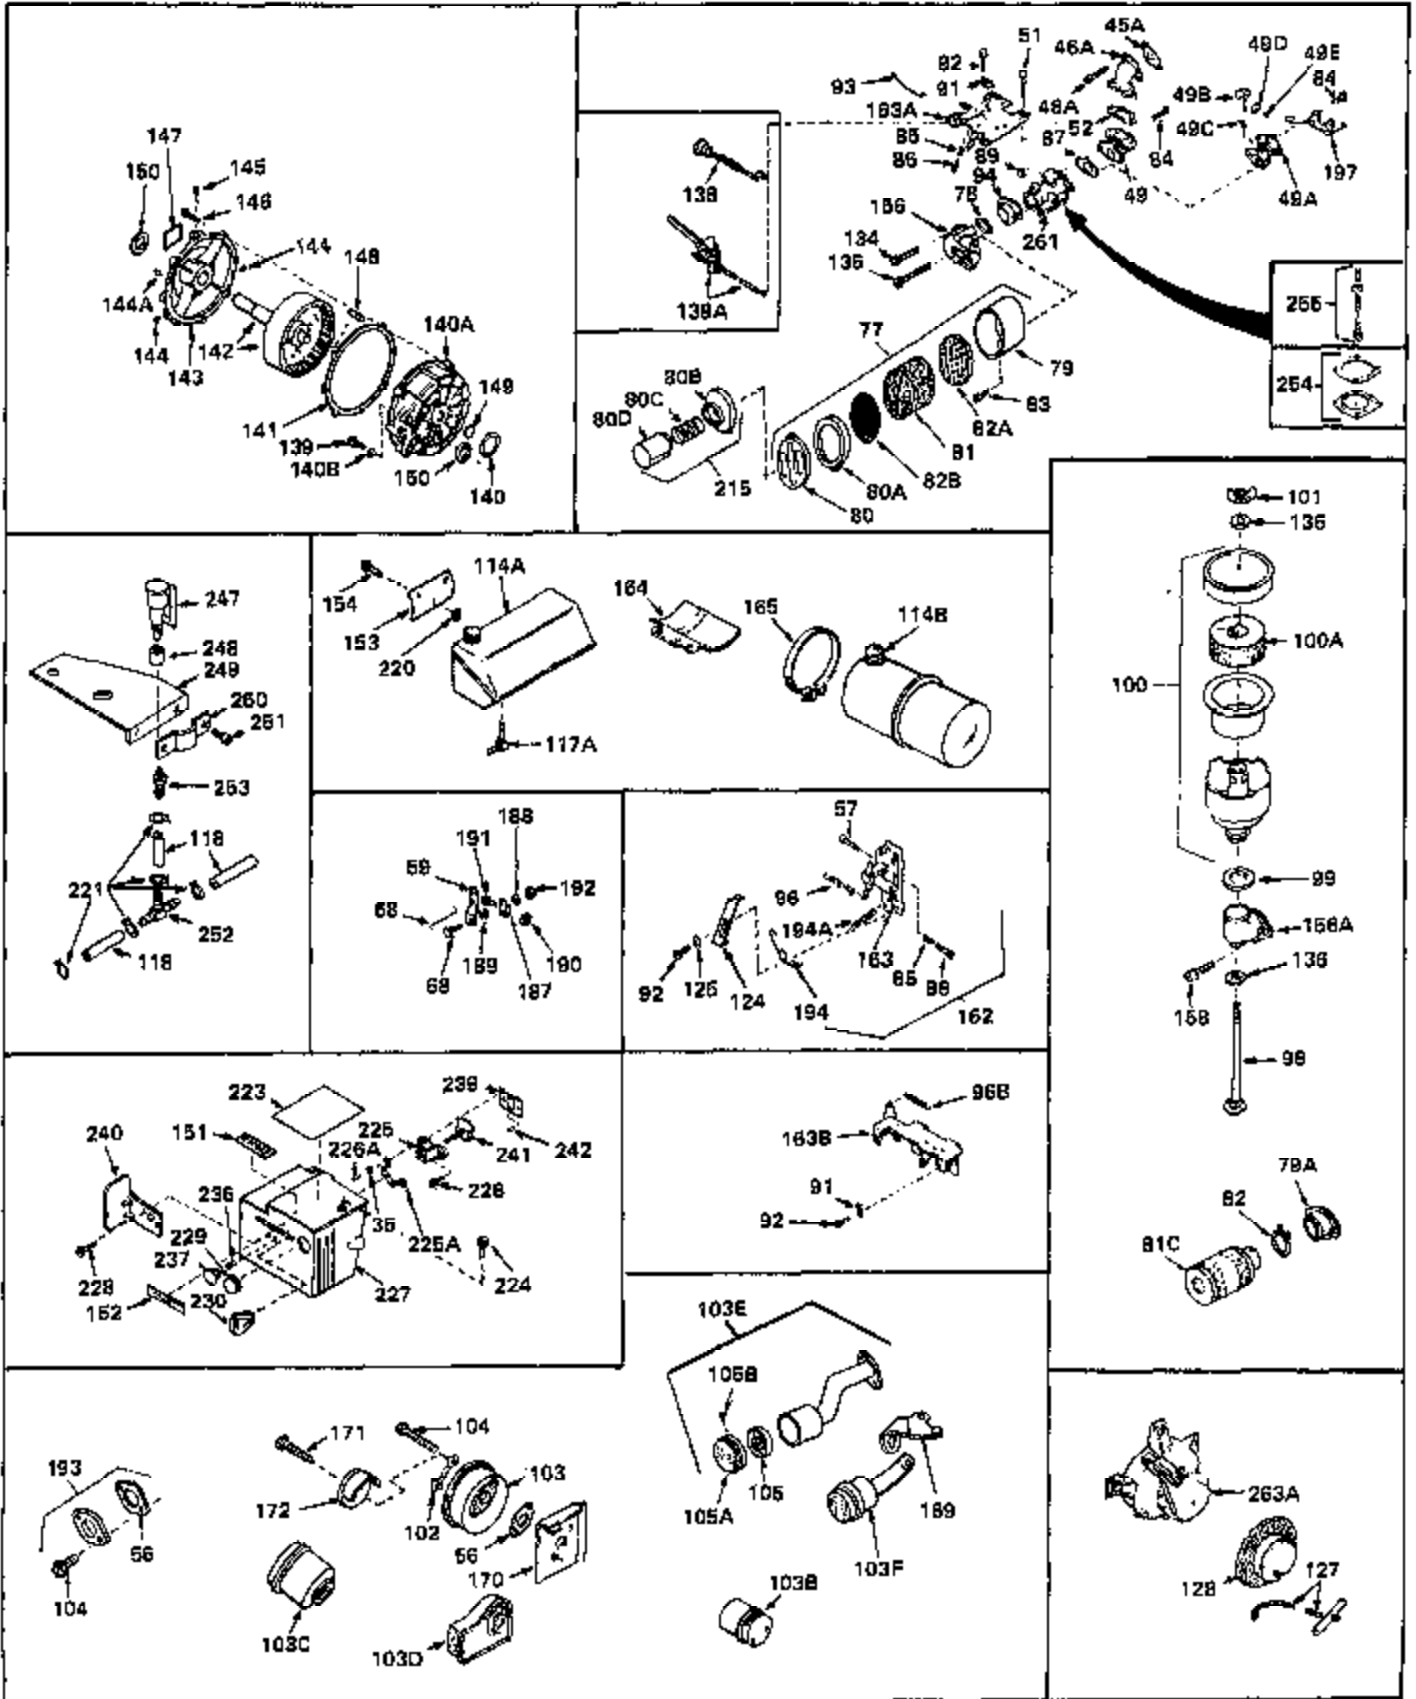

Ref #	Part Number	Qty	Description
232	30969	0	Cap, Oil drain
233	28250	0	Decal, H.P. (3 H.P.)
233	30077	0	Decal, H.P. (3-1/2 H.P.)
233	31427	0	Decal, H.P. (2-1/2 H.P.)
234A	590416	0	Cup, Starter
234	590417	0	Screen, Starter cup
235	28942	0	Screw
235	30200	0	Screw
238	28545	0	Grommet, Plastic
243	30879	0	Bracket, Toggle switch
244	610164	0	Switch, Toggle
257	631021	0	Inlet Needle, Seat & Clip Assy.
259	30547A	0	Contact Assy., Breaker
260	30548A	0	Condenser
261A	631070A	0	Carburetor
262	610690A	0	Magneto, Tecumseh
263	590420	0	Starter, Rewind
264	33233	0	Gasket Set