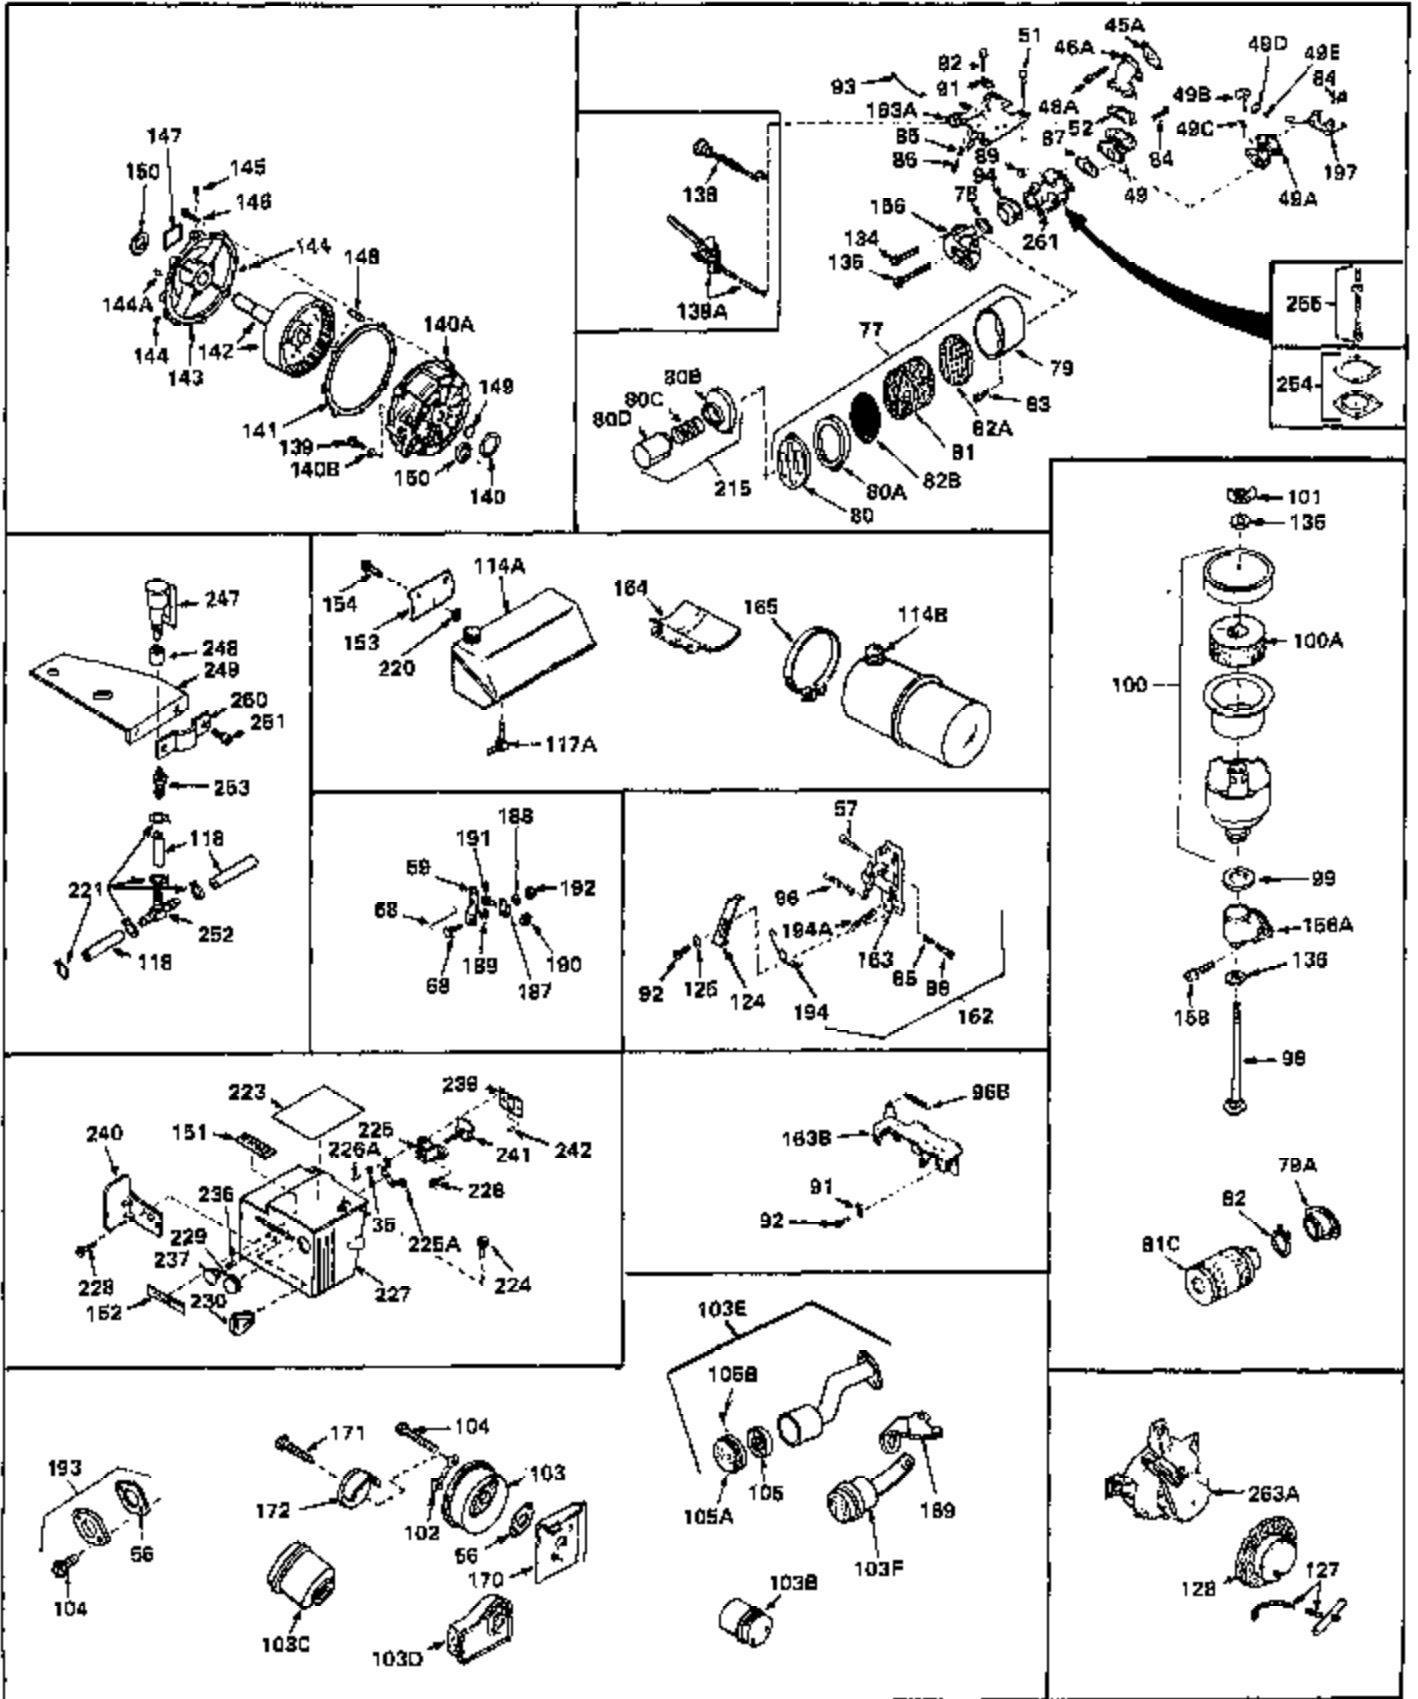

Engine Parts List #2

Ref #	Part Number	Qty	Description
36	8269	0	Washer
45A	30188	0	Gasket, Intake pipe
46A	31429	0	Pipe, Upper intake
48A	650451	0	Screw
49	31430	0	Pipe, Lower intake
51	650454	0	Screw, Fil. flex hd. 1/4-20 x 3/4
52	31340	0	Gasket, Intake pipe
56	30081	0	Gasket, Exhaust
57	28942	0	Screw
57	30091	0	Screw, Hex slotted washer hd., 8-32 x 1/2
57	30200	0	Screw
59	31336	0	Lever, Governor
68	650548	0	Screw, Hex washer hd., 8-32 x 5/16
77	31545	0	Cleaner Assy., Air
78	27272	0	Gasket, Air cleaner
79	31312	0	Body, Air cleaner
80D	450124	0	Bag, Pre-cleaner
80	30585	0	Cover, Air cleaner
80C	450150	0	Spring, Pre-cleaner
81	29961	0	Element, Air cleaner
82A	29962	0	Screen, Air cleaner
83	28820	0	Screw
83	650163	0	Screw, Fil. hd. Sems, 10-32 x 7/8
83	650399	0	Screw, Phil. fil. hd. Sems, 10-32 x 5/8
83	650709	0	Screw
84	30564	0	Screw
84	6201	0	Screw
84	6202	0	Screw
84	650551	0	Screw, Hex hd. cap, 1/4-28 x 1-1/4
85	28564	0	Spring, Compression
85	31342	0	Spring, Compression
85	32924	0	Spring, Compression
86	29500	0	Screw, Fil. hd. mach., Sems, 8-32 x 3/4
86	650549	0	Screw
86	650688	0	Screw, Hex hd., 10-32 x 1-5/16" (Drilled
87	31688	0	Gasket, Carburetor (1/8 thick)
89	29752	0	Nut
91	27793	0	Clip, Conduit
92	28942	0	Screw
101	9577	0	Nut, Wing, 10-24
102	30083	0	Plate, Locking
103	30996	0	Muffler
103F	33288	0	Muffler
104	27182	0	Screw, Hex hd. cap, 1/4-20 x 3-3/8
104	650253	0	Screw, Hex hd. cap, 1/4-20 x 2-1/4
104	650327	0	Screw, Fil slotted hd. Sems, 114-20 x 2-1/2
104	650493	0	Screw, Hex hd. Sems, 1/4-20 x 1-3/4
104	650561	0	Screw
104	650599	0	Screw, Hex hd. cap, Sems, 1/4-20 x 1-1/2
104	650795	0	Screw, Hex hd. cap, Sems, 1/4-20 x 2-5/16
105	33171	0	Screen, Muffler
105B	650578	0	Screw
105A	33172	0	Cover, Muffler
117A	28584	0	Strainer & Elbow
118	29774	0	Line, Fuel (Braided 8.25")
118	30705	0	Line, Fuel (Braided 16")
118	30962	0	Line, Fuel (Braided 32")
134	650163	0	Screw, Fil. hd. Sems, 10-32 x 7/8