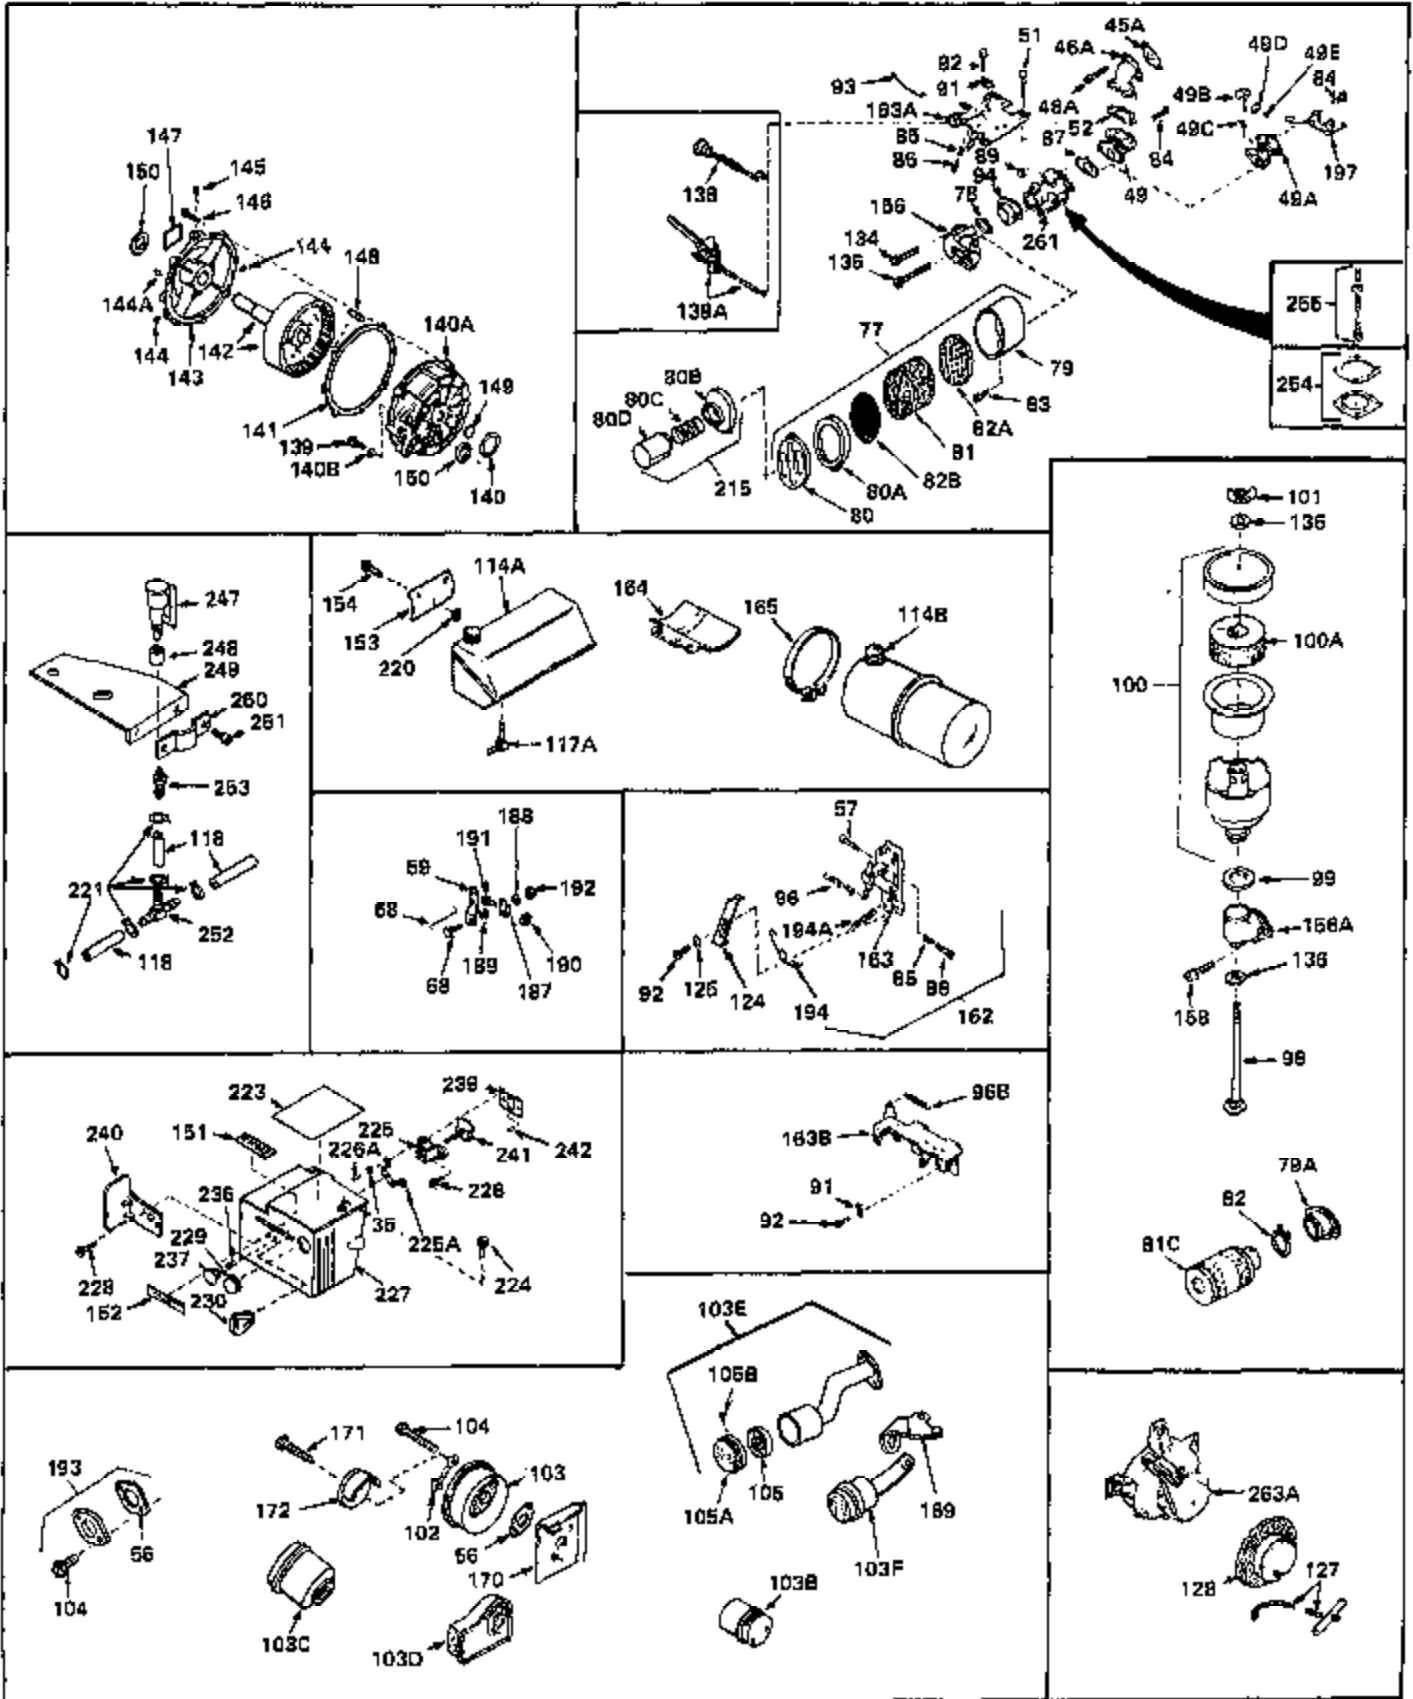

Engine Parts List #2

Ref #	Part Number	Qty	Description
36	8269	0	Washer
45A	30188	0	Gasket, Intake pipe
46A	31429	0	Pipe, Upper intake
48A	650451	0	Screw
49	31430	0	Pipe, Lower intake
51	650454	0	Screw, Fil. flex hd. 1/4-20 x 3/4
52	31340	0	Gasket, Intake pipe
56	30081	0	Gasket, Exhaust
57	28942	0	Screw
57	30091	0	Screw, Hex slotted washer hd., 8-32 x 1/2
57	30200	0	Screw
59	31336	0	Lever, Governor
68	650548	0	Screw, Hex washer hd., 8-32 x 5/16
77	31545	0	Cleaner Assy., Air
78	27272	0	Gasket, Air cleaner
79	450208	0	Body, Air cleaner
80C	450150	0	Spring, Pre-cleaner
80D	450124	0	Bag, Pre-cleaner
81	29961	0	Element, Air cleaner
82A	29962	0	Screen, Air cleaner
83	28820	0	Screw
83	650163	0	Screw, Fil. hd. Sems, 10-32 x 7/8
83	650399	0	Screw, Phil. fil. hd. Sems, 10-32 x 5/8
83	650709	0	Screw
84	30564	0	Screw
84	6201	0	Screw
84	6202	0	Screw
84	650551	0	Screw, Hex hd. cap, 1/4-28 x 1-1/4
85	28564	0	Spring, Compression
85	31342	0	Spring, Compression
85	32924	0	Spring, Compression
86	29500	0	Screw, Fil. hd. mach., Sems, 8-32 x 3/4
86	650549	0	Screw
86	650688	0	Screw, Hex hd., 10-32 x 1-5/16" (Drilled
87	31688	0	Gasket, Carburetor (1/8 thick)
89	29752	0	Nut
91	27793	0	Clip, Conduit
92	28942	0	Screw
96	31349	0	Spring, Extension
101	9577	0	Nut, Wing, 10-24
102	30083	0	Plate, Locking
103F	33288	0	Muffler
103	30996	0	Muffler
104	27182	0	Screw, Hex hd. cap, 1/4-20 x 3-3/8
104	650253	0	Screw, Hex hd. cap, 1/4-20 x 2-1/4
104	650327	0	Screw, Fil slotted hd. Sems, 114-20 x 2-1/2
104	650493	0	Screw, Hex hd. Sems, 1/4-20 x 1-3/4
104	650561	0	Screw
104	650599	0	Screw, Hex hd. cap, Sems, 1/4-20 x 1-1/2
104	650795	0	Screw, Hex hd. cap, Sems, 1/4-20 x 2-5/16
105B	650578	0	Screw
105	33171	0	Screen, Muffler
105A	33172	0	Cover, Muffler
117A	28584	0	Strainer & Elbow
118	29774	0	Line, Fuel (Braided 8.25")
118	30705	0	Line, Fuel (Braided 16")
118	30962	0	Line, Fuel (Braided 32")
134	650163	0	Screw, Fil. hd. Sems, 10-32 x 7/8