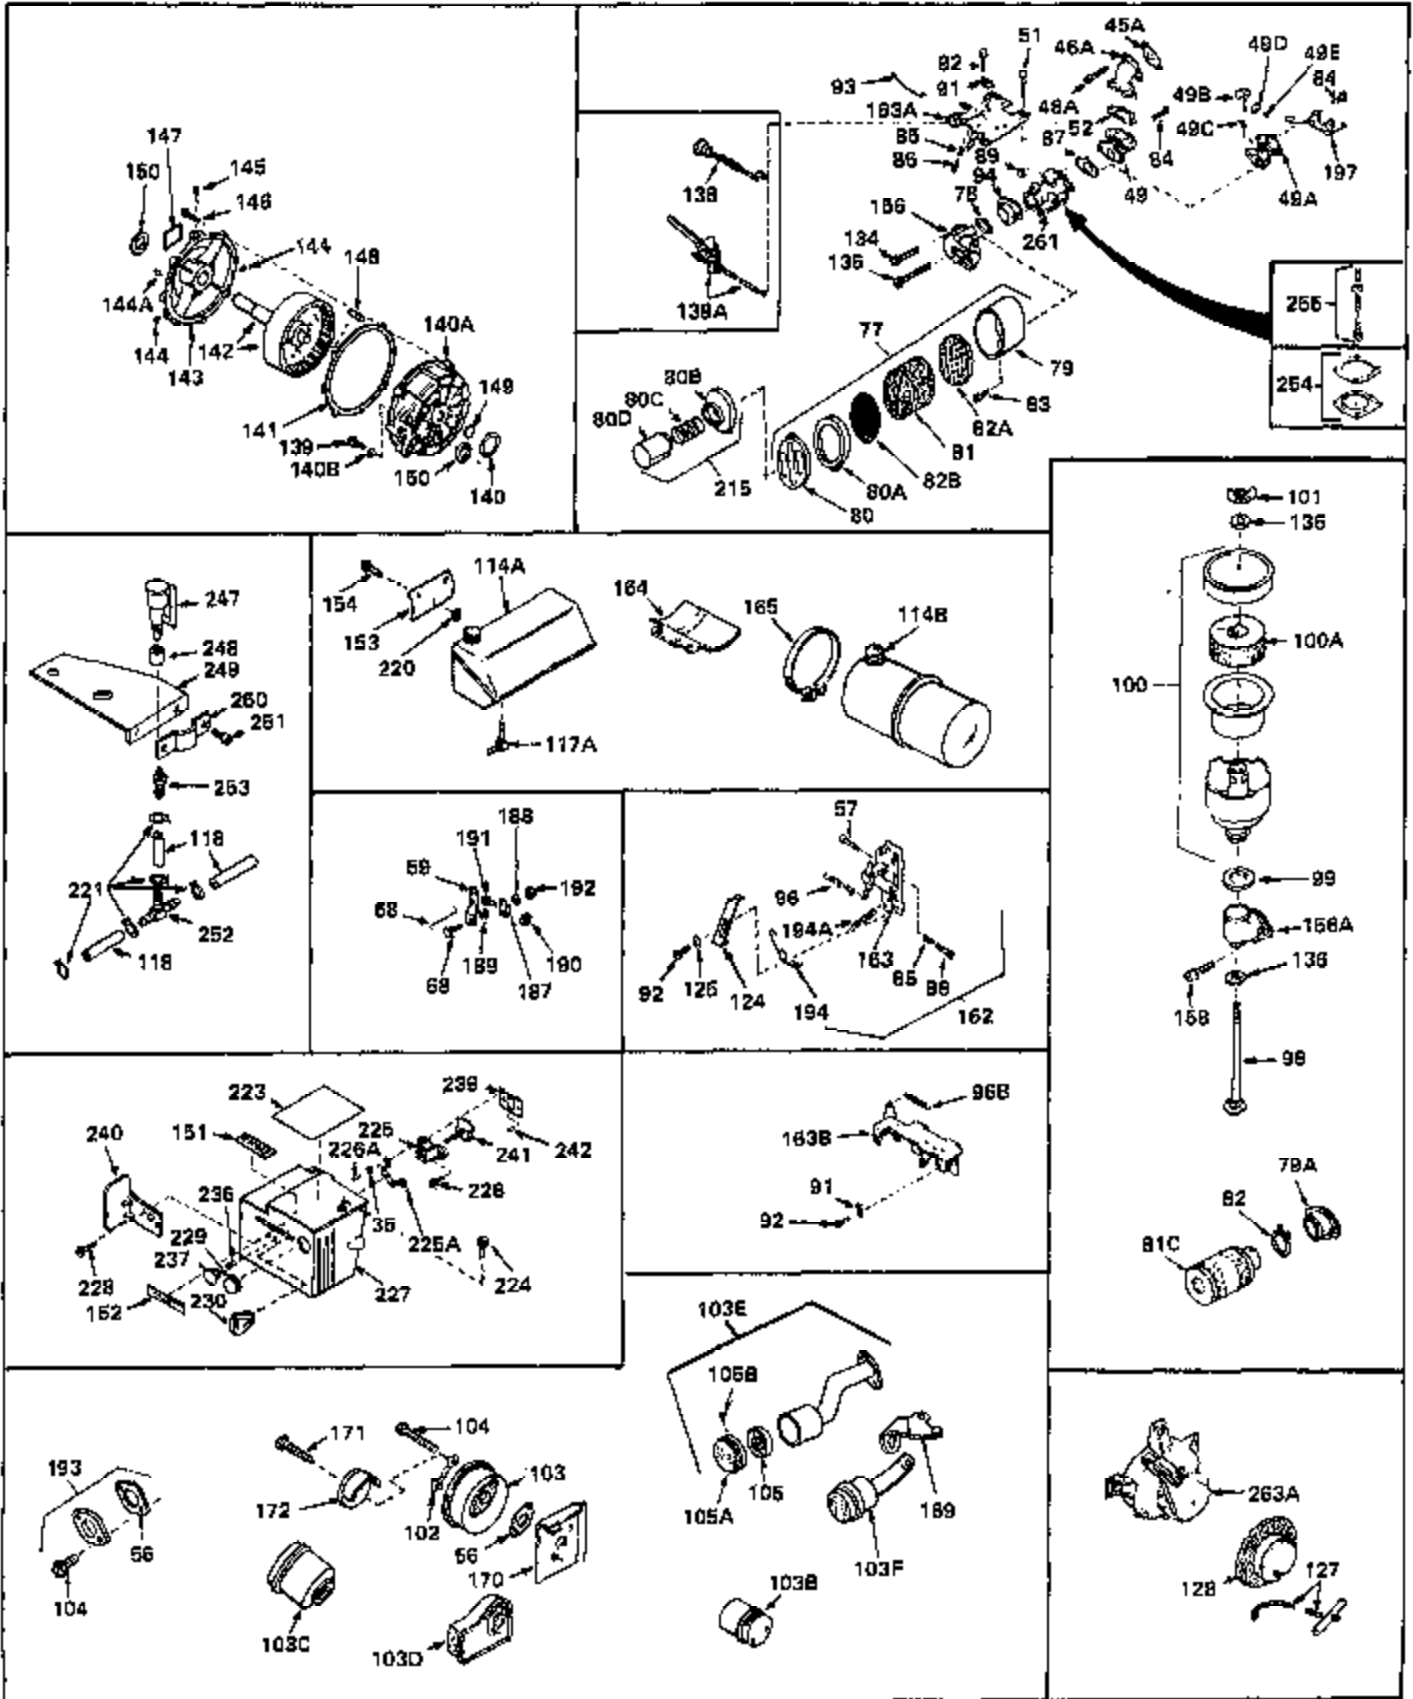

Engine Parts List #2

Ref #	Part Number	Qty	Description
36	8269	0	Washer
45A	30188	0	Gasket, Intake pipe
48A	650451	0	Screw
51	650454	0	Screw, Fil. flex hd. 1/4-20 x 3/4
56	30081	0	Gasket, Exhaust
57	28942	0	Screw
57	30091	0	Screw, Hex slotted washer hd., 8-32 x 1/2
57	30200	0	Screw
59	31510	0	Lever, Governor
68	650548	0	Screw, Hex washer hd., 8-32 x 5/16
77	31545	0	Cleaner Assy., Air
78	27272	0	Gasket, Air cleaner
80D	450124	0	Bag, Pre-cleaner
80C	450150	0	Spring, Pre-cleaner
82A	29962	0	Screen, Air cleaner
83	28820	0	Screw
83	650163	0	Screw, Fil. hd. Sems, 10-32 x 7/8
83	650399	0	Screw, Phil. fil. hd. Sems, 10-32 x 5/8
83	650709	0	Screw
84	30564	0	Screw
84	6201	0	Screw
84	6202	0	Screw
84	650551	0	Screw, Hex hd. cap, 1/4-28 x 1-1/4
85	28564	0	Spring, Compression
85	31342	0	Spring, Compression
85	32924	0	Spring, Compression
86	29500	0	Screw, Fil. hd. mach., Sems, 8-32 x 3/4
86	650549	0	Screw
86	650688	0	Screw, Hex hd., 10-32 x 1-5/16" (Drilled
87	26756	0	Gasket, Carburetor
89	29752	0	Nut
91	27793	0	Clip, Conduit
92	28942	0	Screw
96B	31426	0	Spring, Extension
101	9577	0	Nut, Wing, 10-24
102	30083	0	Plate, Locking
103F	33288	0	Muffler
103	30996	0	Muffler
104	27182	0	Screw, Hex hd. cap, 1/4-20 x 3-3/8
104	650253	0	Screw, Hex hd. cap, 1/4-20 x 2-1/4
104	650327	0	Screw, Fil slotted hd. Sems, 114-20 x 2-1/2
104	650493	0	Screw, Hex hd. Sems, 1/4-20 x 1-3/4
104	650561	0	Screw
104	650599	0	Screw, Hex hd. cap, Sems, 1/4-20 x 1-1/2
104	650795	0	Screw, Hex hd. cap, Sems, 1/4-20 x 2-5/16
105	33171	0	Screen, Muffler
105B	650578	0	Screw
105A	33172	0	Cover, Muffler
117A	28584	0	Strainer & Elbow
118	29774	0	Line, Fuel (Braided 8.25")
118	30705	0	Line, Fuel (Braided 16")
118	30962	0	Line, Fuel (Braided 32")
134	650163	0	Screw, Fil. hd. Sems, 10-32 x 7/8
135	650520	0	Screw
135	650544	0	Screw, Pan flex hd., 10-24 x 7/8
136	27183	0	Washer, Fiber
136	31905	0	Washer, Paper
138	30985	0	Control, Throttle