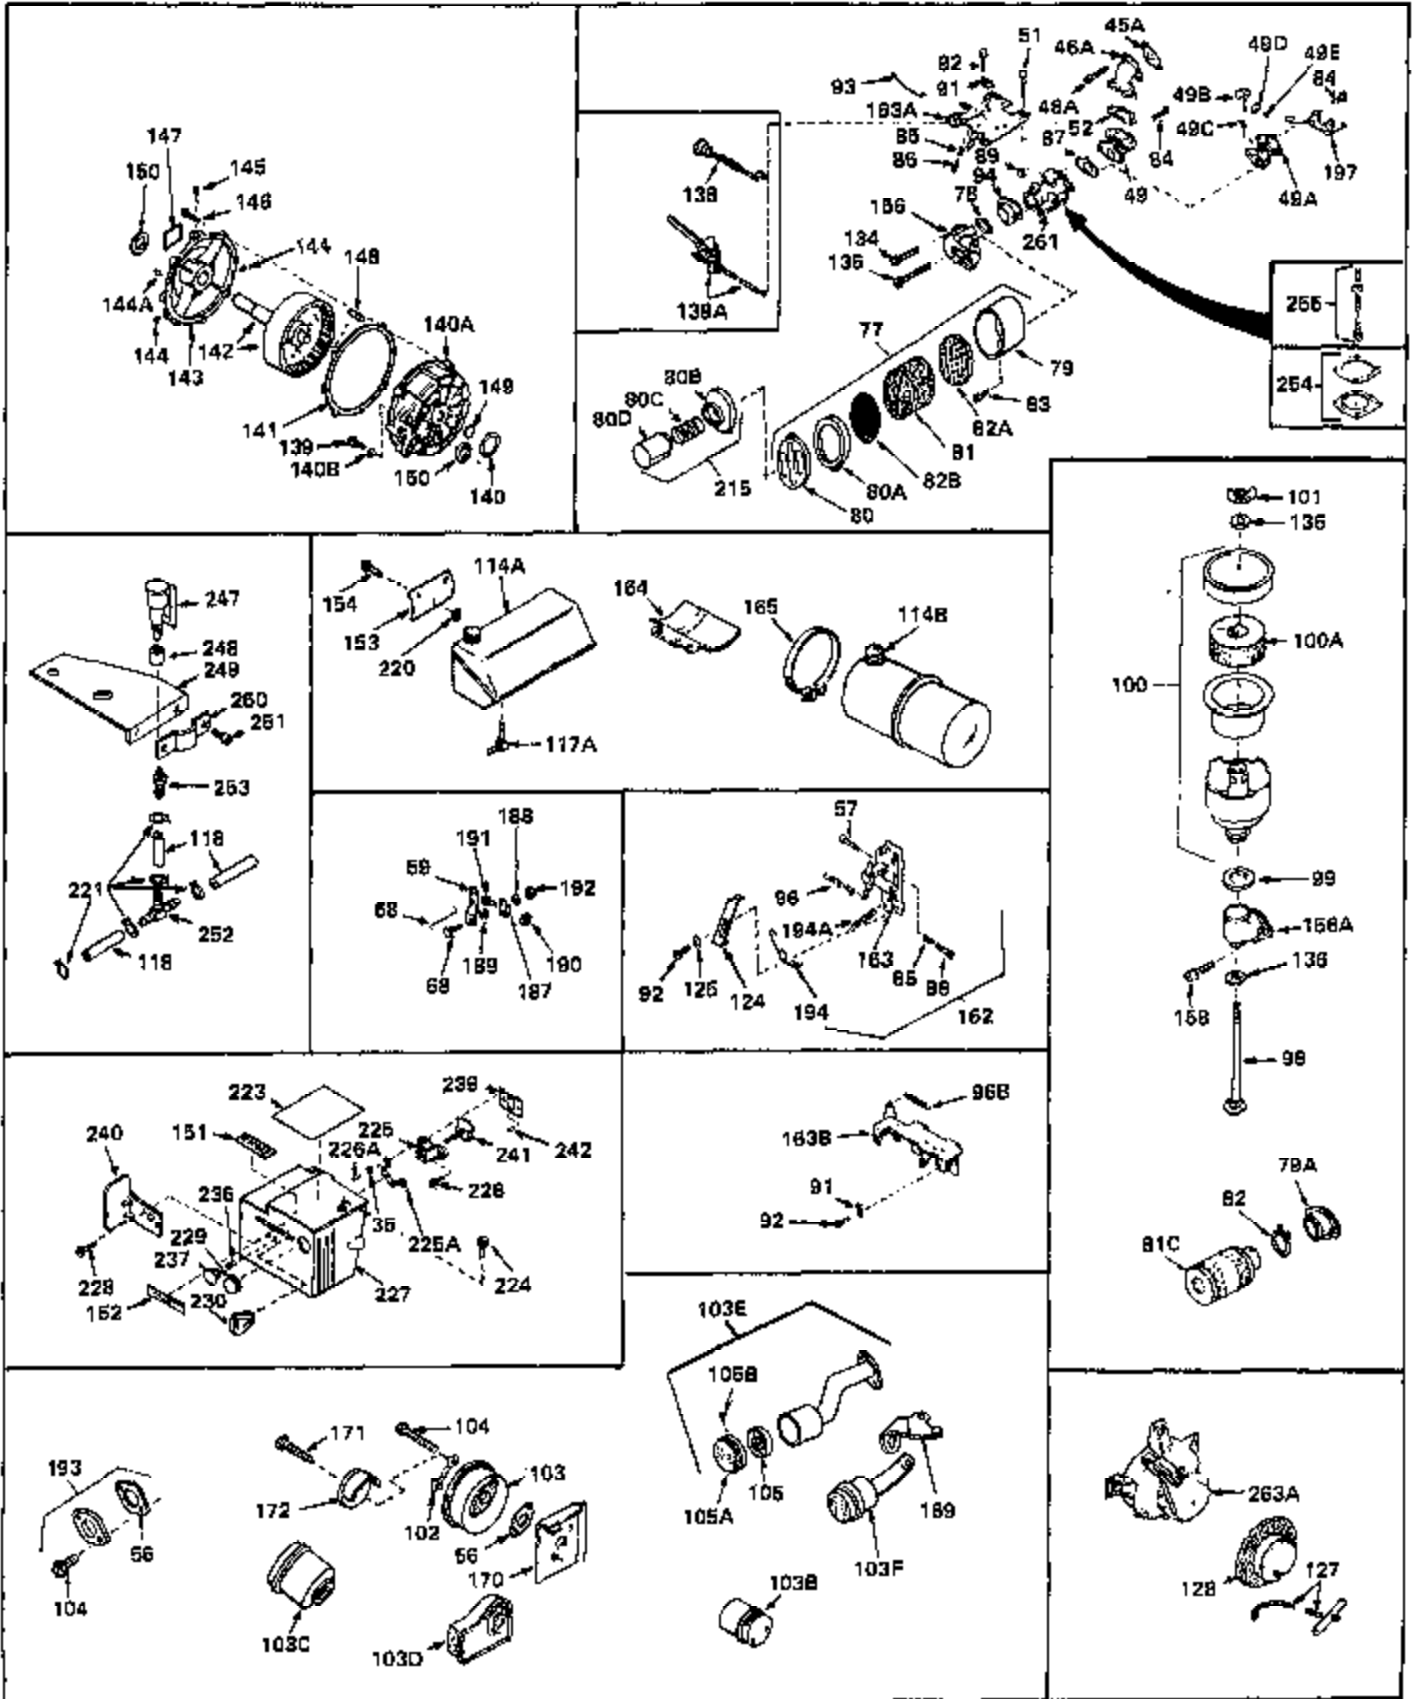

Engine Parts List #2

Ref #	Part Number	Qty	Description
36	8269	0	Washer
45A	30188	0	Gasket, Intake pipe
48A	650451	0	Screw
51	650454	0	Screw, Fil. flex hd. 1/4-20 x 3/4
56	33170	0	Gasket, Exhaust
57	28942	0	Screw
57	30091	0	Screw, Hex slotted washer hd., 8-32 x 1/2
57	30200	0	Screw
59	31510	0	Lever, Governor
68	650548	0	Screw, Hex washer hd., 8-32 x 5/16
77	31545	0	Cleaner Assy., Air
78	27272	0	Gasket, Air cleaner
80C	450150	0	Spring, Pre-cleaner
80D	450124	0	Bag, Pre-cleaner
82A	29962	0	Screen, Air cleaner
83	650163	0	Screw, Fil. hd. Sems, 10-32 x 7/8
83	650399	0	Screw, Phil. fil. hd. Sems, 10-32 x 5/8
83	650709	0	Screw
83	28820	0	Screw
84	30564	0	Screw
84	6201	0	Screw
84	6202	0	Screw
84	650551	0	Screw, Hex hd. cap, 1/4-28 x 1-1/4
85	28564	0	Spring, Compression
85	31342	0	Spring, Compression
85	32924	0	Spring, Compression
86	29500	0	Screw, Fil. hd. mach., Sems, 8-32 x 3/4
86	650549	0	Screw
86	650688	0	Screw, Hex hd., 10-32 x 1-5/16" (Drilled
87	26756	0	Gasket, Carburetor
89	29752	0	Nut
91	27793	0	Clip, Conduit
92	28942	0	Screw
96B	31426	0	Spring, Extension
101	9577	0	Nut, Wing, 10-24
102	30083	0	Plate, Locking
103F	33288	0	Muffler
103E	33126A	0	Muffler
104	27182	0	Screw, Hex hd. cap, 1/4-20 x 3-3/8
104	650253	0	Screw, Hex hd. cap, 1/4-20 x 2-1/4
104	650327	0	Screw, Fil slotted hd. Sems, 114-20 x 2-1/2
104	650493	0	Screw, Hex hd. Sems, 1/4-20 x 1-3/4
104	650561	0	Screw
104	650599	0	Screw, Hex hd. cap, Sems, 1/4-20 x 1-1/2
104	650795	0	Screw, Hex hd. cap, Sems, 1/4-20 x 2-5/16
105	33171	0	Screen, Muffler
105B	650578	0	Screw
105A	33172	0	Cover, Muffler
117A	28584	0	Strainer & Elbow
118	29774	0	Line, Fuel (Braided 8.25")
118	30705	0	Line, Fuel (Braided 16")
118	30962	0	Line, Fuel (Braided 32")
134	650163	0	Screw, Fil. hd. Sems, 10-32 x 7/8
135	650520	0	Screw
135	650544	0	Screw, Pan flex hd., 10-24 x 7/8
136	27183	0	Washer, Fiber
136	31905	0	Washer, Paper
138	30985	0	Control, Throttle