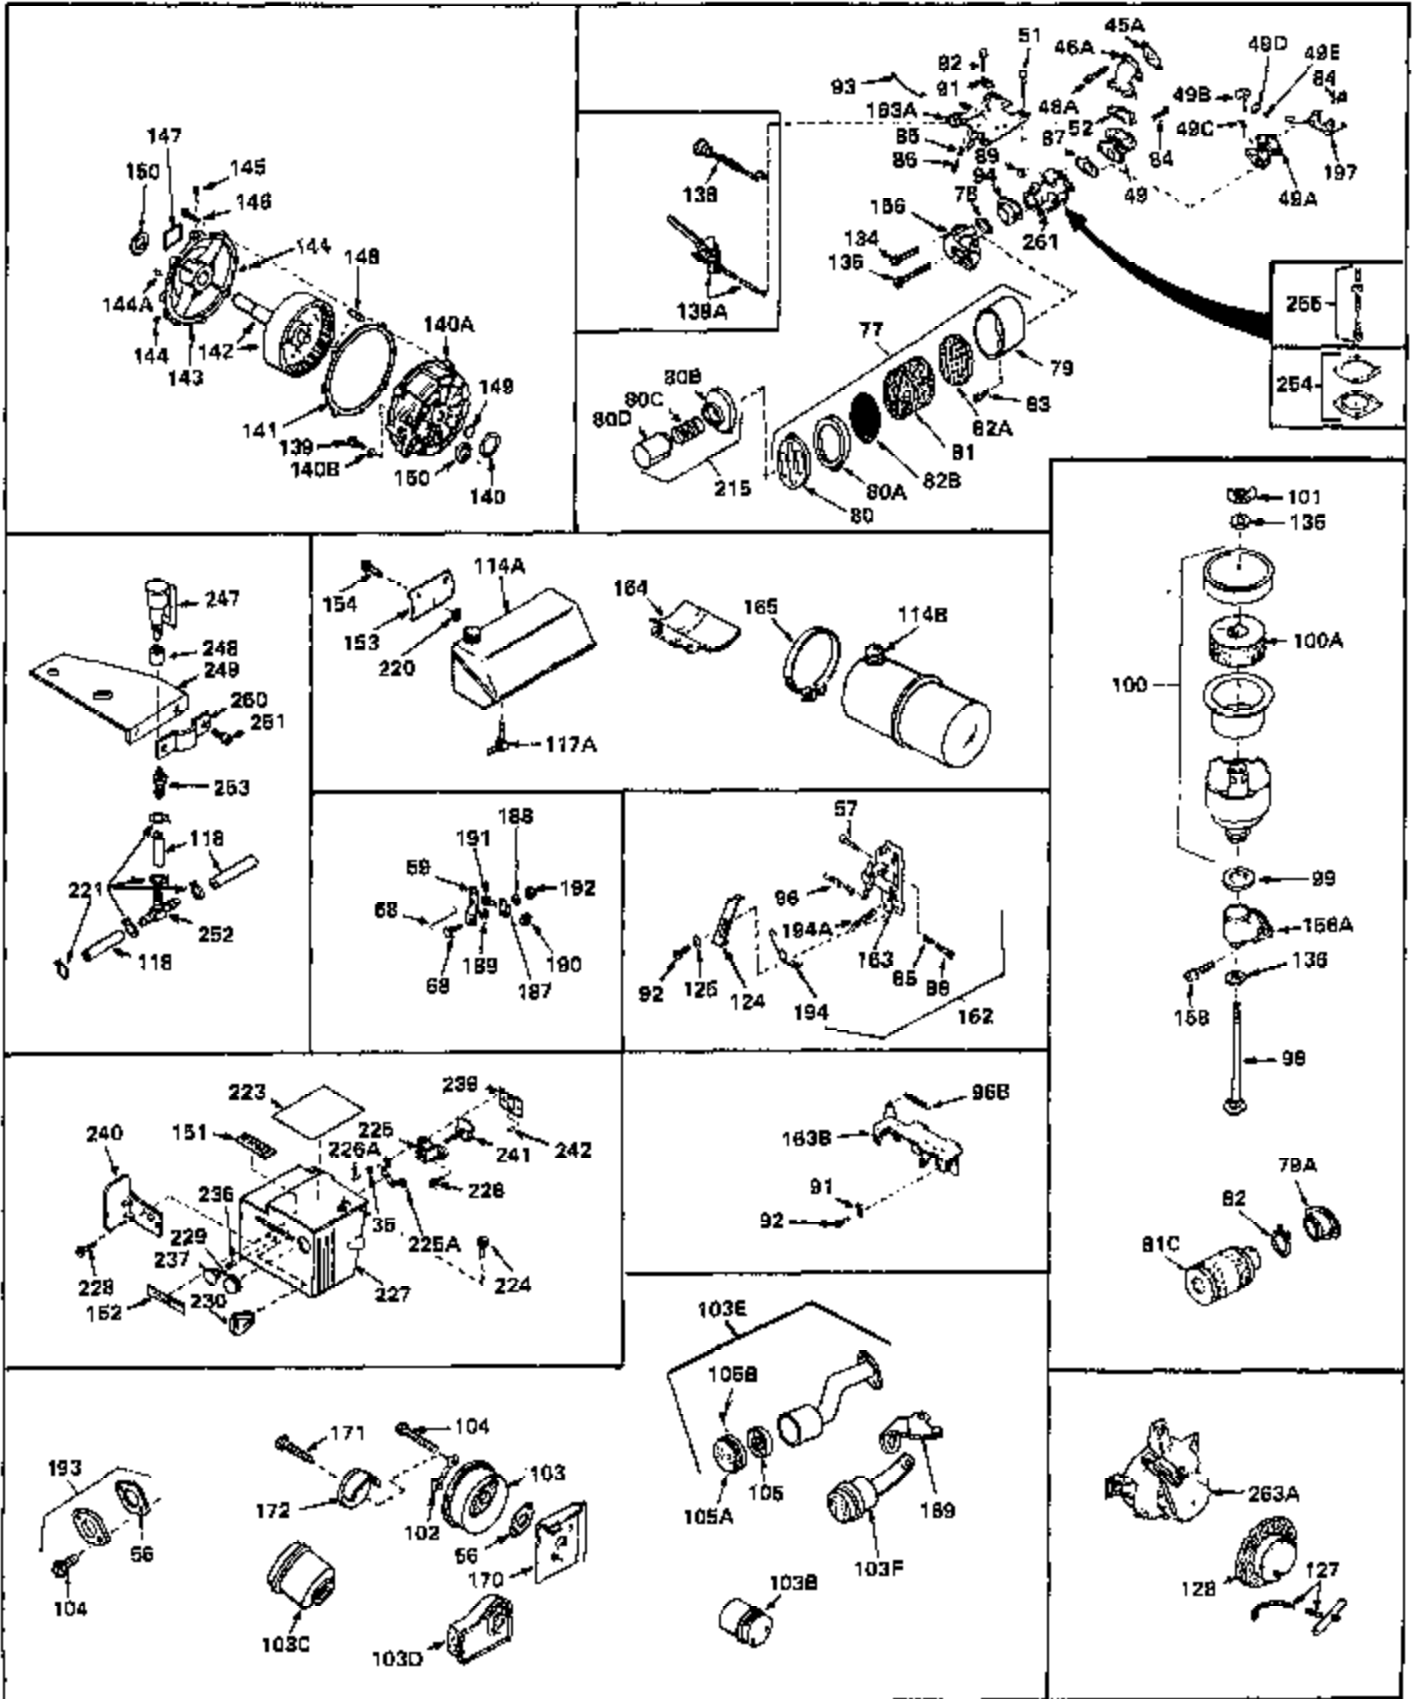

Engine Parts List #2

Ref #	Part Number	Qty	Description
36	8269	0	Washer
45A	30188	0	Gasket, Intake pipe
48A	650451	0	Screw
51	650454	0	Screw, Fil. flex hd. 1/4-20 x 3/4
56	33170	0	Gasket, Exhaust
57	28942	0	Screw
57	30091	0	Screw, Hex slotted washer hd., 8-32 x 1/2
57	30200	0	Screw
59	31510	0	Lever, Governor
68	650548	0	Screw, Hex washer hd., 8-32 x 5/16
77	31545	0	Cleaner Assy., Air
78	27272	0	Gasket, Air cleaner
80C	450150	0	Spring, Pre-cleaner
80D	450124	0	Bag, Pre-cleaner
82A	29962	0	Screen, Air cleaner
83	650163	0	Screw, Fil. hd. Sems, 10-32 x 7/8
83	650399	0	Screw, Phil. fil. hd. Sems, 10-32 x 5/8
83	650709	0	Screw
83	28820	0	Screw
84	30564	0	Screw
84	6201	0	Screw
84	6202	0	Screw
84	650551	0	Screw, Hex hd. cap, 1/4-28 x 1-1/4
85	28564	0	Spring, Compression
85	31342	0	Spring, Compression
85	32924	0	Spring, Compression
86	29500	0	Screw, Fil. hd. mach., Sems, 8-32 x 3/4
86	650549	0	Screw
86	650688	0	Screw, Hex hd., 10-32 x 1-5/16" (Drilled
87	26756	0	Gasket, Carburetor
89	29752	0	Nut
91	27793	0	Clip, Conduit
92	28942	0	Screw
96B	31426	0	Spring, Extension
101	9577	0	Nut, Wing, 10-24
102	30083	0	Plate, Locking
103F	33288	0	Muffler
103E	33126A	0	Muffler
104	27182	0	Screw, Hex hd. cap, 1/4-20 x 3-3/8
104	650253	0	Screw, Hex hd. cap, 1/4-20 x 2-1/4
104	650327	0	Screw, Fil slotted hd. Sems, 114-20 x 2-1/2
104	650493	0	Screw, Hex hd. Sems, 1/4-20 x 1-3/4
104	650561	0	Screw
104	650599	0	Screw, Hex hd. cap, Sems, 1/4-20 x 1-1/2
104	650795	0	Screw, Hex hd. cap, Sems, 1/4-20 x 2-5/16
105	33171	0	Screen, Muffler
105B	650578	0	Screw
105A	33172	0	Cover, Muffler
117A	28584	0	Strainer & Elbow
118	29774	0	Line, Fuel (Braided 8.25")
118	30705	0	Line, Fuel (Braided 16")
118	30962	0	Line, Fuel (Braided 32")
134	650163	0	Screw, Fil. hd. Sems, 10-32 x 7/8
135	650520	0	Screw
135	650544	0	Screw, Pan flex hd., 10-24 x 7/8
136	27183	0	Washer, Fiber
136	31905	0	Washer, Paper
138	30985	0	Control, Throttle