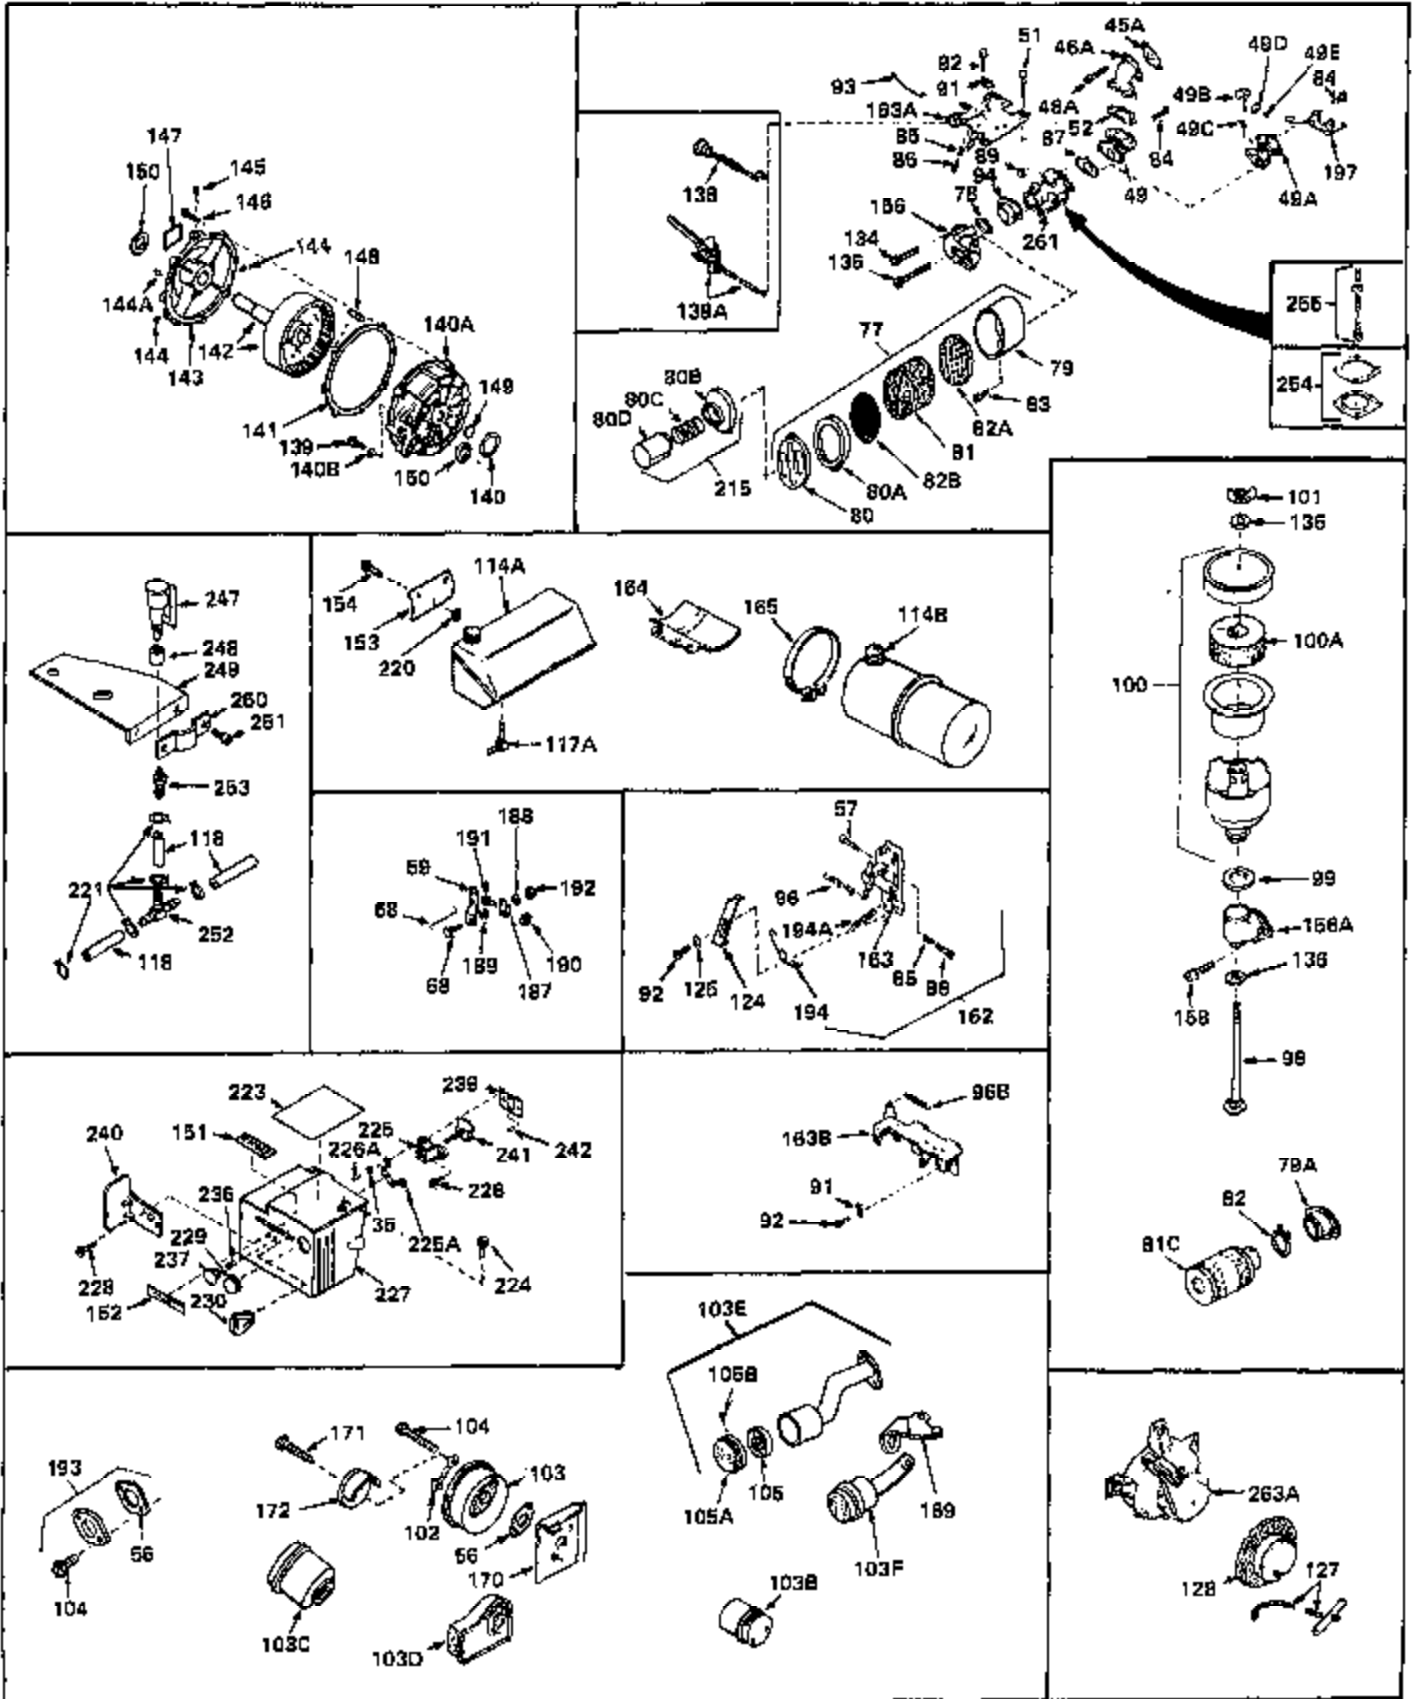

Engine Parts List #2

Ref #	Part Number	Qty	Description
36	8269	0	Washer
45A	30188	0	Gasket, Intake pipe
48A	650451	0	Screw
51	650454	0	Screw, Fil. flex hd. 1/4-20 x 3/4
56	33170	0	Gasket, Exhaust
57	28942	0	Screw
57	30091	0	Screw, Hex slotted washer hd., 8-32 x 1/2
57	30200	0	Screw
59	33302	0	Lever, Governor
68	650548	0	Screw, Hex washer hd., 8-32 x 5/16
77	31545	0	Cleaner Assy., Air
78	27272	0	Gasket, Air cleaner
80C	450150	0	Spring, Pre-cleaner
80D	450124	0	Bag, Pre-cleaner
82A	29962	0	Screen, Air cleaner
83	650163	0	Screw, Fil. hd. Sems, 10-32 x 7/8
83	650399	0	Screw, Phil. fil. hd. Sems, 10-32 x 5/8
83	650709	0	Screw
83	28820	0	Screw
84	30564	0	Screw
84	6201	0	Screw
84	6202	0	Screw
84	650551	0	Screw, Hex hd. cap, 1/4-28 x 1-1/4
85	28564	0	Spring, Compression
85	31342	0	Spring, Compression
85	32924	0	Spring, Compression
86	29500	0	Screw, Fil. hd. mach., Sems, 8-32 x 3/4
86	650549	0	Screw
86	650688	0	Screw, Hex hd., 10-32 x 1-5/16" (Drilled
87	26756	0	Gasket, Carburetor
89	29752	0	Nut
91	27793	0	Clip, Conduit
92	28942	0	Screw
96B	31426	0	Spring, Extension
101	9577	0	Nut, Wing, 10-24
102	30083	0	Plate, Locking
103F	33288	0	Muffler
103E	33223	0	Muffler
104	27182	0	Screw, Hex hd. cap, 1/4-20 x 3-3/8
104	650253	0	Screw, Hex hd. cap, 1/4-20 x 2-1/4
104	650327	0	Screw, Fil slotted hd. Sems, 114-20 x 2-1/2
104	650493	0	Screw, Hex hd. Sems, 1/4-20 x 1-3/4
104	650561	0	Screw
104	650599	0	Screw, Hex hd. cap, Sems, 1/4-20 x 1-1/2
104	650795	0	Screw, Hex hd. cap, Sems, 1/4-20 x 2-5/16
105	33171	0	Screen, Muffler
105B	650578	0	Screw
105A	33172	0	Cover, Muffler
117A	28584	0	Strainer & Elbow
118	29774	0	Line, Fuel (Braided 8.25")
118	30705	0	Line, Fuel (Braided 16")
118	30962	0	Line, Fuel (Braided 32")
134	650163	0	Screw, Fil. hd. Sems, 10-32 x 7/8
135	650520	0	Screw
135	650544	0	Screw, Pan flex hd., 10-24 x 7/8
136	27183	0	Washer, Fiber
136	31905	0	Washer, Paper
138	30985	0	Control, Throttle