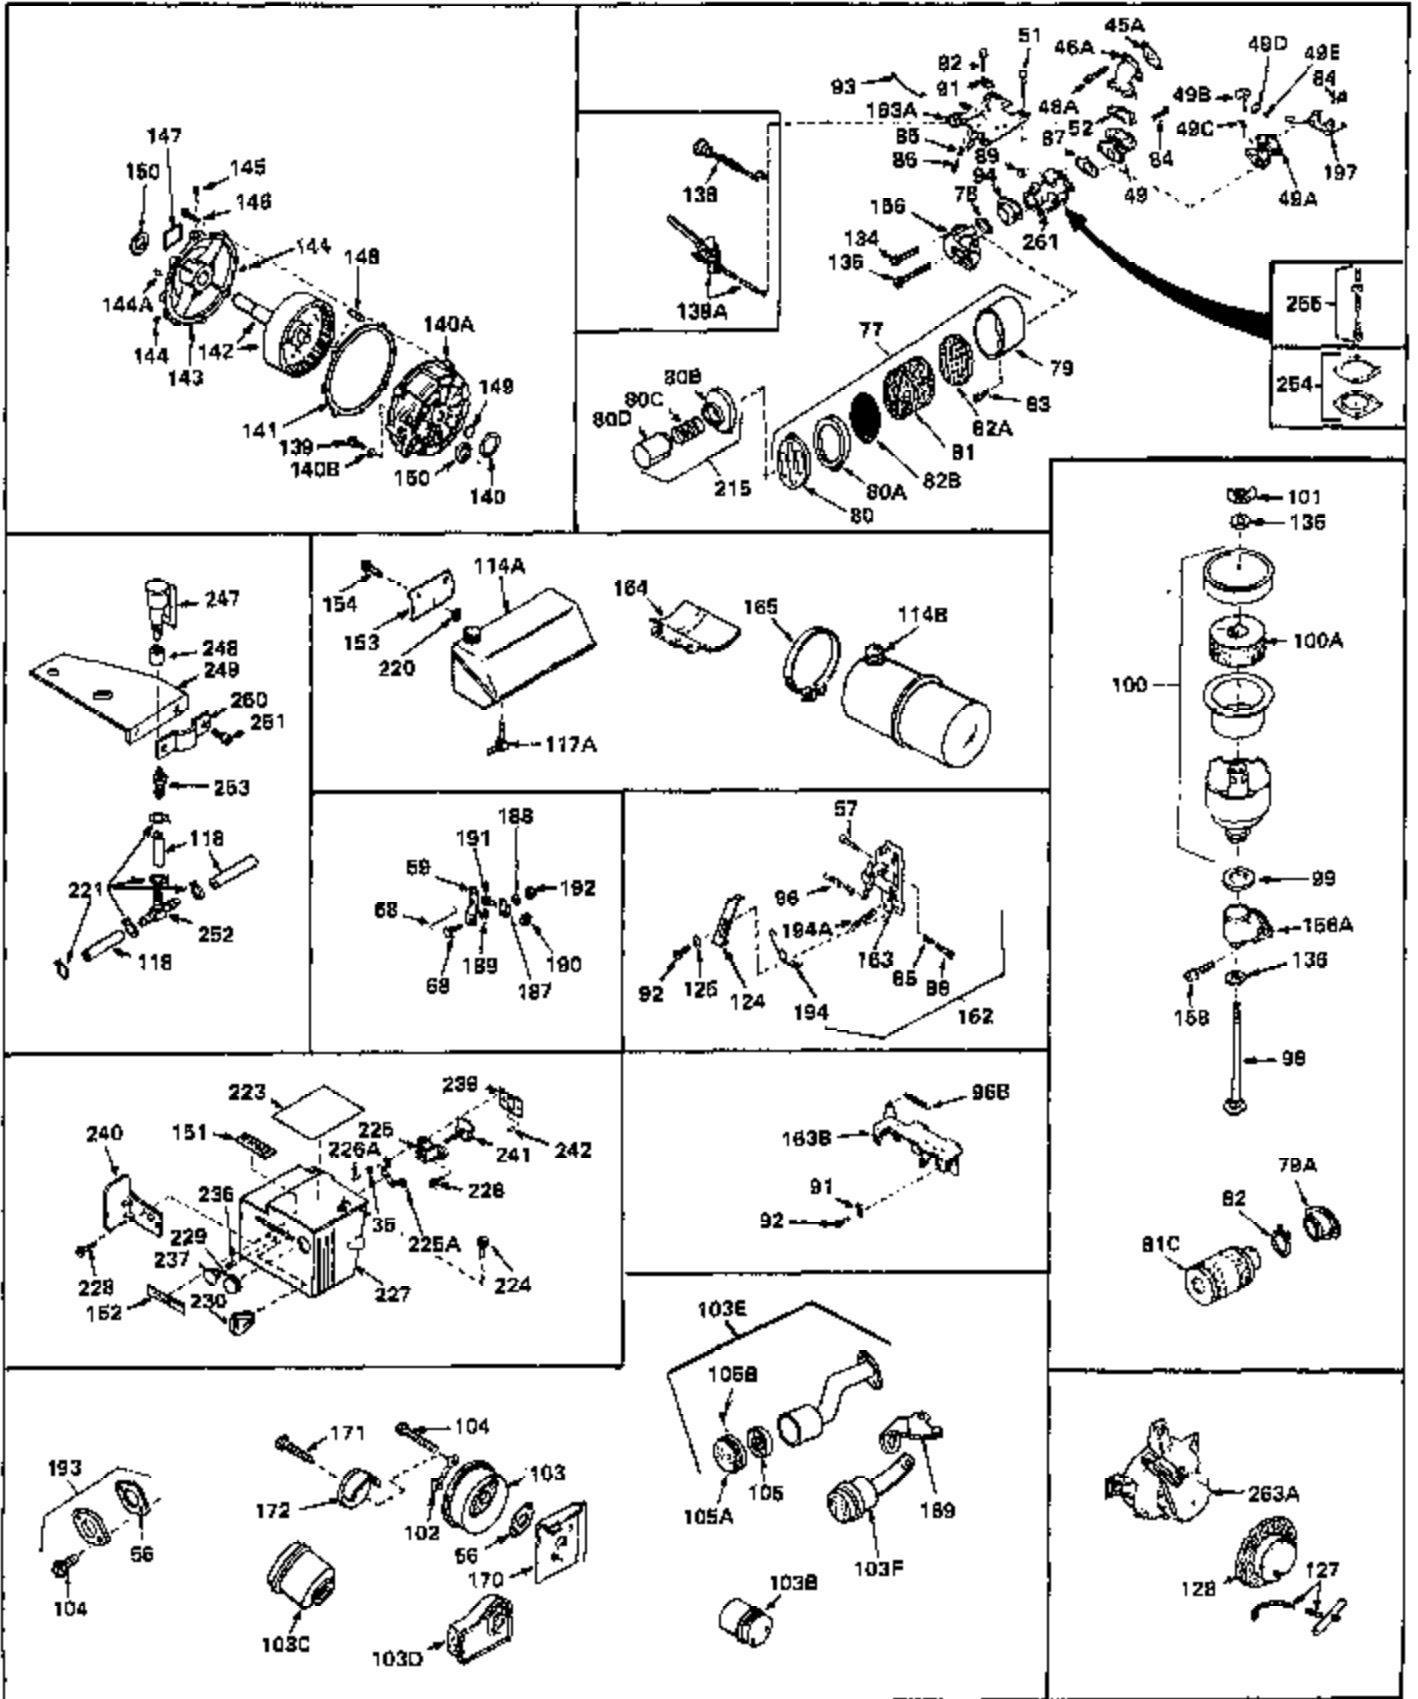

Engine Parts List #1

Ref #	Part Number	Qty	Description
231	30968	0	Nipple, Oil (2-1/2")
231	32678	0	Nipple, Oil drain
232	30969	0	Cap, Oil drain
233	28250	0	Decal, H.P. (3 H.P.)
233	30077	0	Decal, H.P. (3-1/2 H.P.)
233	31427	0	Decal, H.P. (2-1/2 H.P.)
234	590417	0	Screen, Starter cup
234A	590416	0	Cup, Starter
235	28942	0	Screw
235	30200	0	Screw
238	28545	0	Grommet, Plastic
243	30879	0	Bracket, Toggle switch
244	610164	0	Switch, Toggle
257	631021	0	Inlet Needle, Seat & Clip Assy.
259	30547A	0	Contact Assy., Breaker
260	30548A	0	Condenser
261A	631070A	0	Carburetor
262	610690A	0	Magneto, Tecumseh
263	590420	0	Starter, Rewind
264	33233	0	Gasket Set