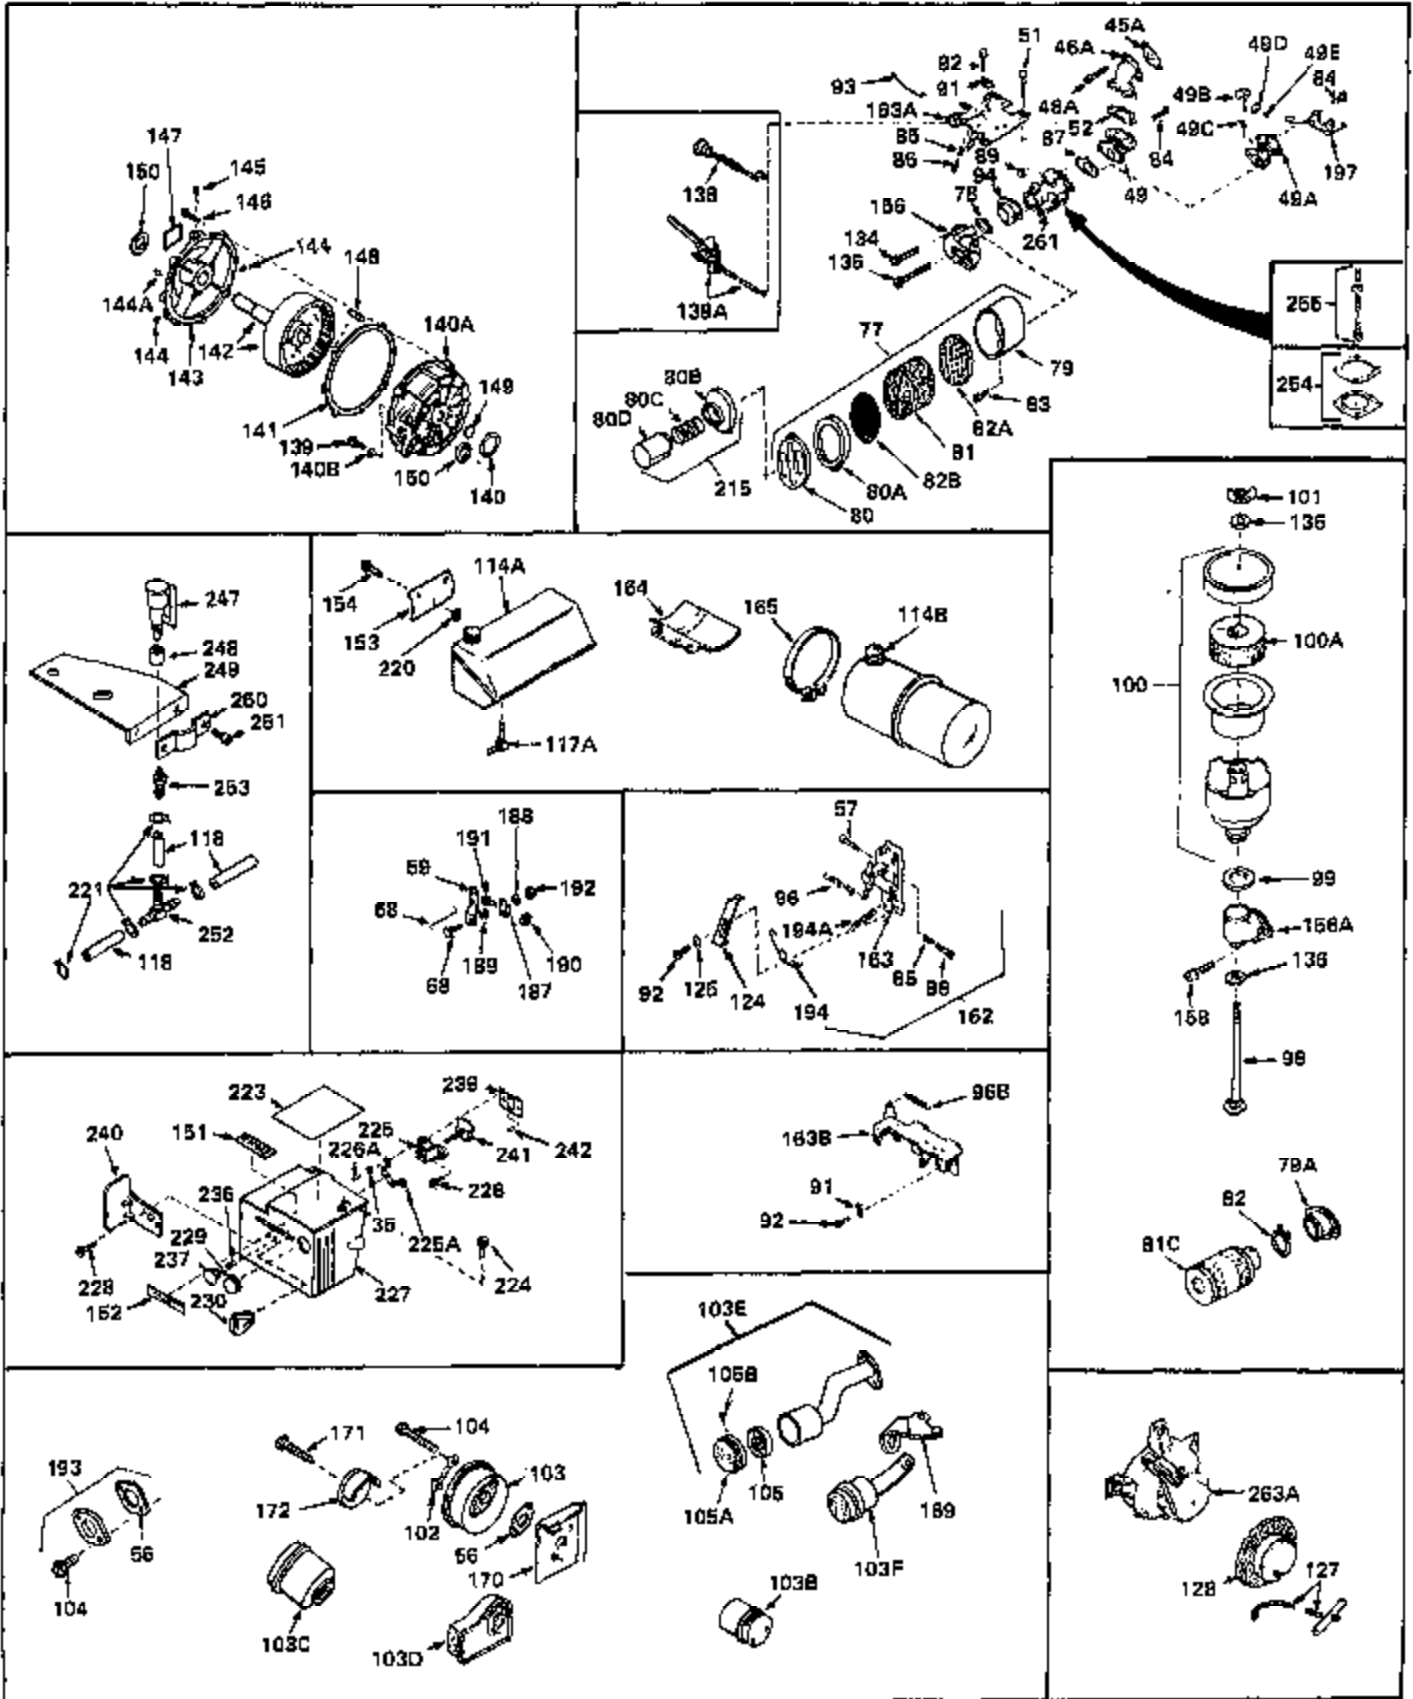

Engine Parts List #2

Ref #	Part Number	Qty	Description
36	8269	0	Washer
45A	30188	0	Gasket, Intake pipe
48A	650451	0	Screw
51	650454	0	Screw, Fil. flex hd. 1/4-20 x 3/4
57	28942	0	Screw
57	30091	0	Screw, Hex slotted washer hd., 8-32 x 1/2
57	30200	0	Screw
59	31510	0	Lever, Governor
68	650548	0	Screw, Hex washer hd., 8-32 x 5/16
77	31545	0	Cleaner Assy., Air
78	27272	0	Gasket, Air cleaner
80D	450124	0	Bag, Pre-cleaner
80C	450150	0	Spring, Pre-cleaner
82A	29962	0	Screen, Air cleaner
83	650399	0	Screw, Phil. fil. hd. Sems, 10-32 x 5/8
83	650709	0	Screw
83	28820	0	Screw
83	650163	0	Screw, Fil. hd. Sems, 10-32 x 7/8
84	30564	0	Screw
84	6201	0	Screw
84	6202	0	Screw
84	650551	0	Screw, Hex hd. cap, 1/4-28 x 1-1/4
85	28564	0	Spring, Compression
85	31342	0	Spring, Compression
85	32924	0	Spring, Compression
86	29500	0	Screw, Fil. hd. mach., Sems, 8-32 x 3/4
86	650549	0	Screw
86	650688	0	Screw, Hex hd., 10-32 x 1-5/16" (Drilled
87	26756	0	Gasket, Carburetor
89	29752	0	Nut
91	27793	0	Clip, Conduit
92	28942	0	Screw
96B	31426	0	Spring, Extension
98	650622	0	Bolt, Air cleaner
99	27165	0	Gasket, Elbow
100	31404	0	Cleaner Assy., Oil bath
100A	31408	0	Element, Air cleaner
101	9577	0	Nut, Wing, 10-24
102	30083	0	Plate, Locking
103F	33288	0	Muffler
104	27182	0	Screw, Hex hd. cap, 1/4-20 x 3-3/8
104	650253	0	Screw, Hex hd. cap, 1/4-20 x 2-1/4
104	650327	0	Screw, Fil slotted hd. Sems, 114-20 x 2-1/2
104	650493	0	Screw, Hex hd. Sems, 1/4-20 x 1-3/4
104	650561	0	Screw
104	650599	0	Screw, Hex hd. cap, Sems, 1/4-20 x 1-1/2
104	650795	0	Screw, Hex hd. cap, Sems, 1/4-20 x 2-5/16
105A	33172	0	Cover, Muffler
105B	650578	0	Screw
105	33171	0	Screen, Muffler
117A	28584	0	Strainer & Elbow
118	29774	0	Line, Fuel (Braided 8.25")
118	30705	0	Line, Fuel (Braided 16")
118	30962	0	Line, Fuel (Braided 32")
134	650163	0	Screw, Fil. hd. Sems, 10-32 x 7/8
135	650520	0	Screw
135	650544	0	Screw, Pan flex hd., 10-24 x 7/8
136	27183	0	Washer, Fiber