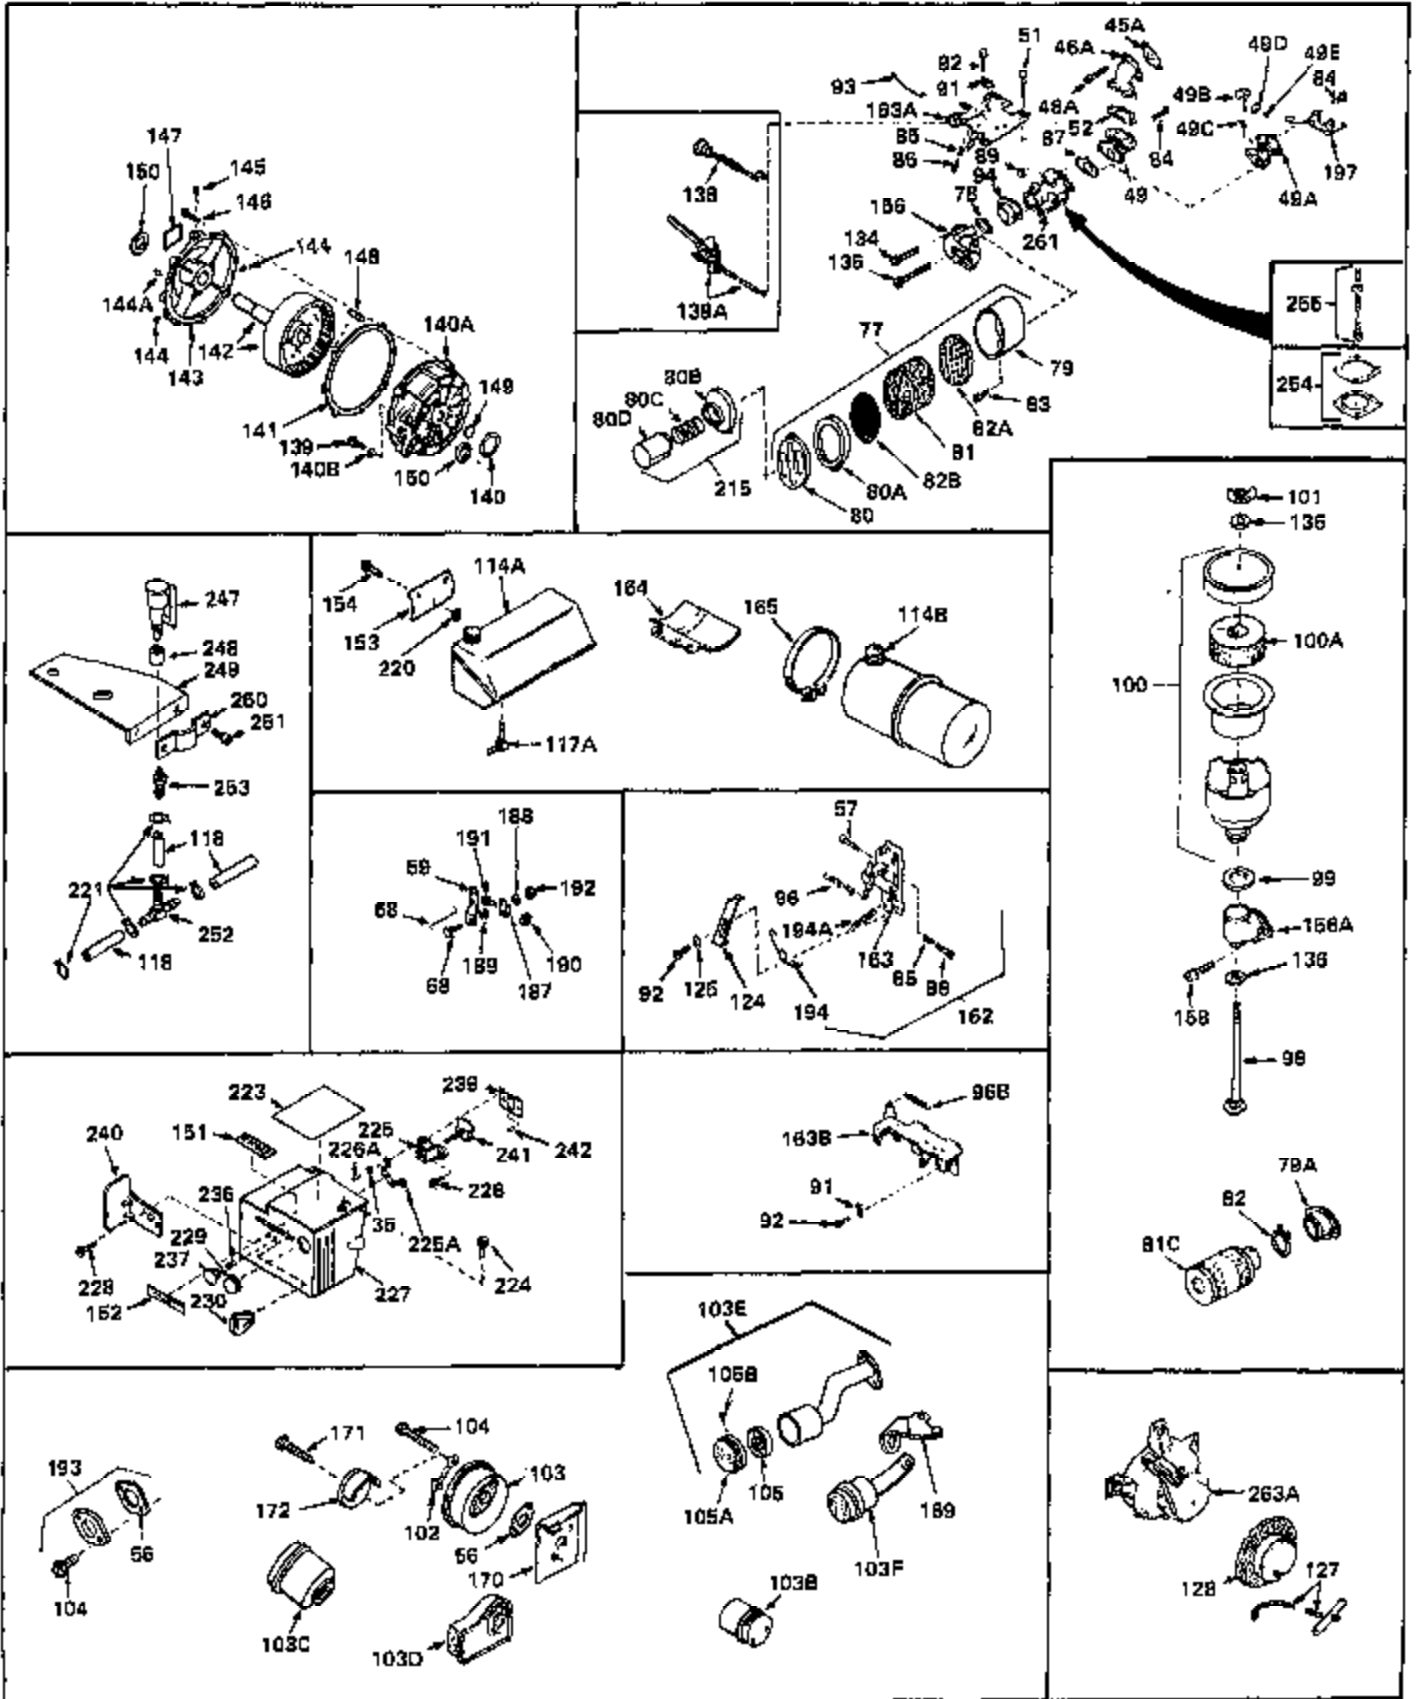

Ref #	Part Number	Qty	Description
36	8269	0	Washer
45A	30188	0	Gasket, Intake pipe
46A	31429	0	Pipe, Upper intake
48A	650451	0	Screw
49	31430	0	Pipe, Lower intake
51	650454	0	Screw, Fil. flex hd. 1/4-20 x 3/4
52	31340	0	Gasket, Intake pipe
56	30081	0	Gasket, Exhaust
57	28942	0	Screw
57	30091	0	Screw, Hex slotted washer hd., 8-32 x 1/2
57	30200	0	Screw
59	31336	0	Lever, Governor
68	650548	0	Screw, Hex washer hd., 8-32 x 5/16
77	31545	0	Cleaner Assy., Air
78	27272	0	Gasket, Air cleaner
80D	450124	0	Bag, Pre-cleaner
80C	450150	0	Spring, Pre-cleaner
82A	29962	0	Screen, Air cleaner
83	28820	0	Screw
83	650163	0	Screw, Fil. hd. Sems, 10-32 x 7/8
83	650399	0	Screw, Phil. fil. hd. Sems, 10-32 x 5/8
83	650709	0	Screw
84	30564	0	Screw
84	6201	0	Screw
84	6202	0	Screw
84	650551	0	Screw, Hex hd. cap, 1/4-28 x 1-1/4
85	28564	0	Spring, Compression
85	31342	0	Spring, Compression
85	32924	0	Spring, Compression
86	29500	0	Screw, Fil. hd. mach., Sems, 8-32 x 3/4
86	650549	0	Screw
86	650688	0	Screw, Hex hd., 10-32 x 1-5/16" (Drilled
87	31688	0	Gasket, Carburetor (1/8 thick)
89	29752	0	Nut
91	27793	0	Clip, Conduit
92	28942	0	Screw
101	9577	0	Nut, Wing, 10-24
102	30083	0	Plate, Locking
103F	33288	0	Muffler
103	30996	0	Muffler
104	27182	0	Screw, Hex hd. cap, 1/4-20 x 3-3/8
104	650253	0	Screw, Hex hd. cap, 1/4-20 x 2-1/4
104	650327	0	Screw, Fil slotted hd. Sems, 114-20 x 2-1/2
104	650493	0	Screw, Hex hd. Sems, 1/4-20 x 1-3/4
104	650561	0	Screw
104	650599	0	Screw, Hex hd. cap, Sems, 1/4-20 x 1-1/2
104	650795	0	Screw, Hex hd. cap, Sems, 1/4-20 x 2-5/16
105	33171	0	Screen, Muffler
105B	650578	0	Screw
105A	33172	0	Cover, Muffler
117A	28584	0	Strainer & Elbow
118	29774	0	Line, Fuel (Braided 8.25")
118	30705	0	Line, Fuel (Braided 16")
118	30962	0	Line, Fuel (Braided 32")
134	650163	0	Screw, Fil. hd. Sems, 10-32 x 7/8
135	650520	0	Screw
135	650544	0	Screw, Pan flex hd., 10-24 x 7/8
136	27183	0	Washer, Fiber