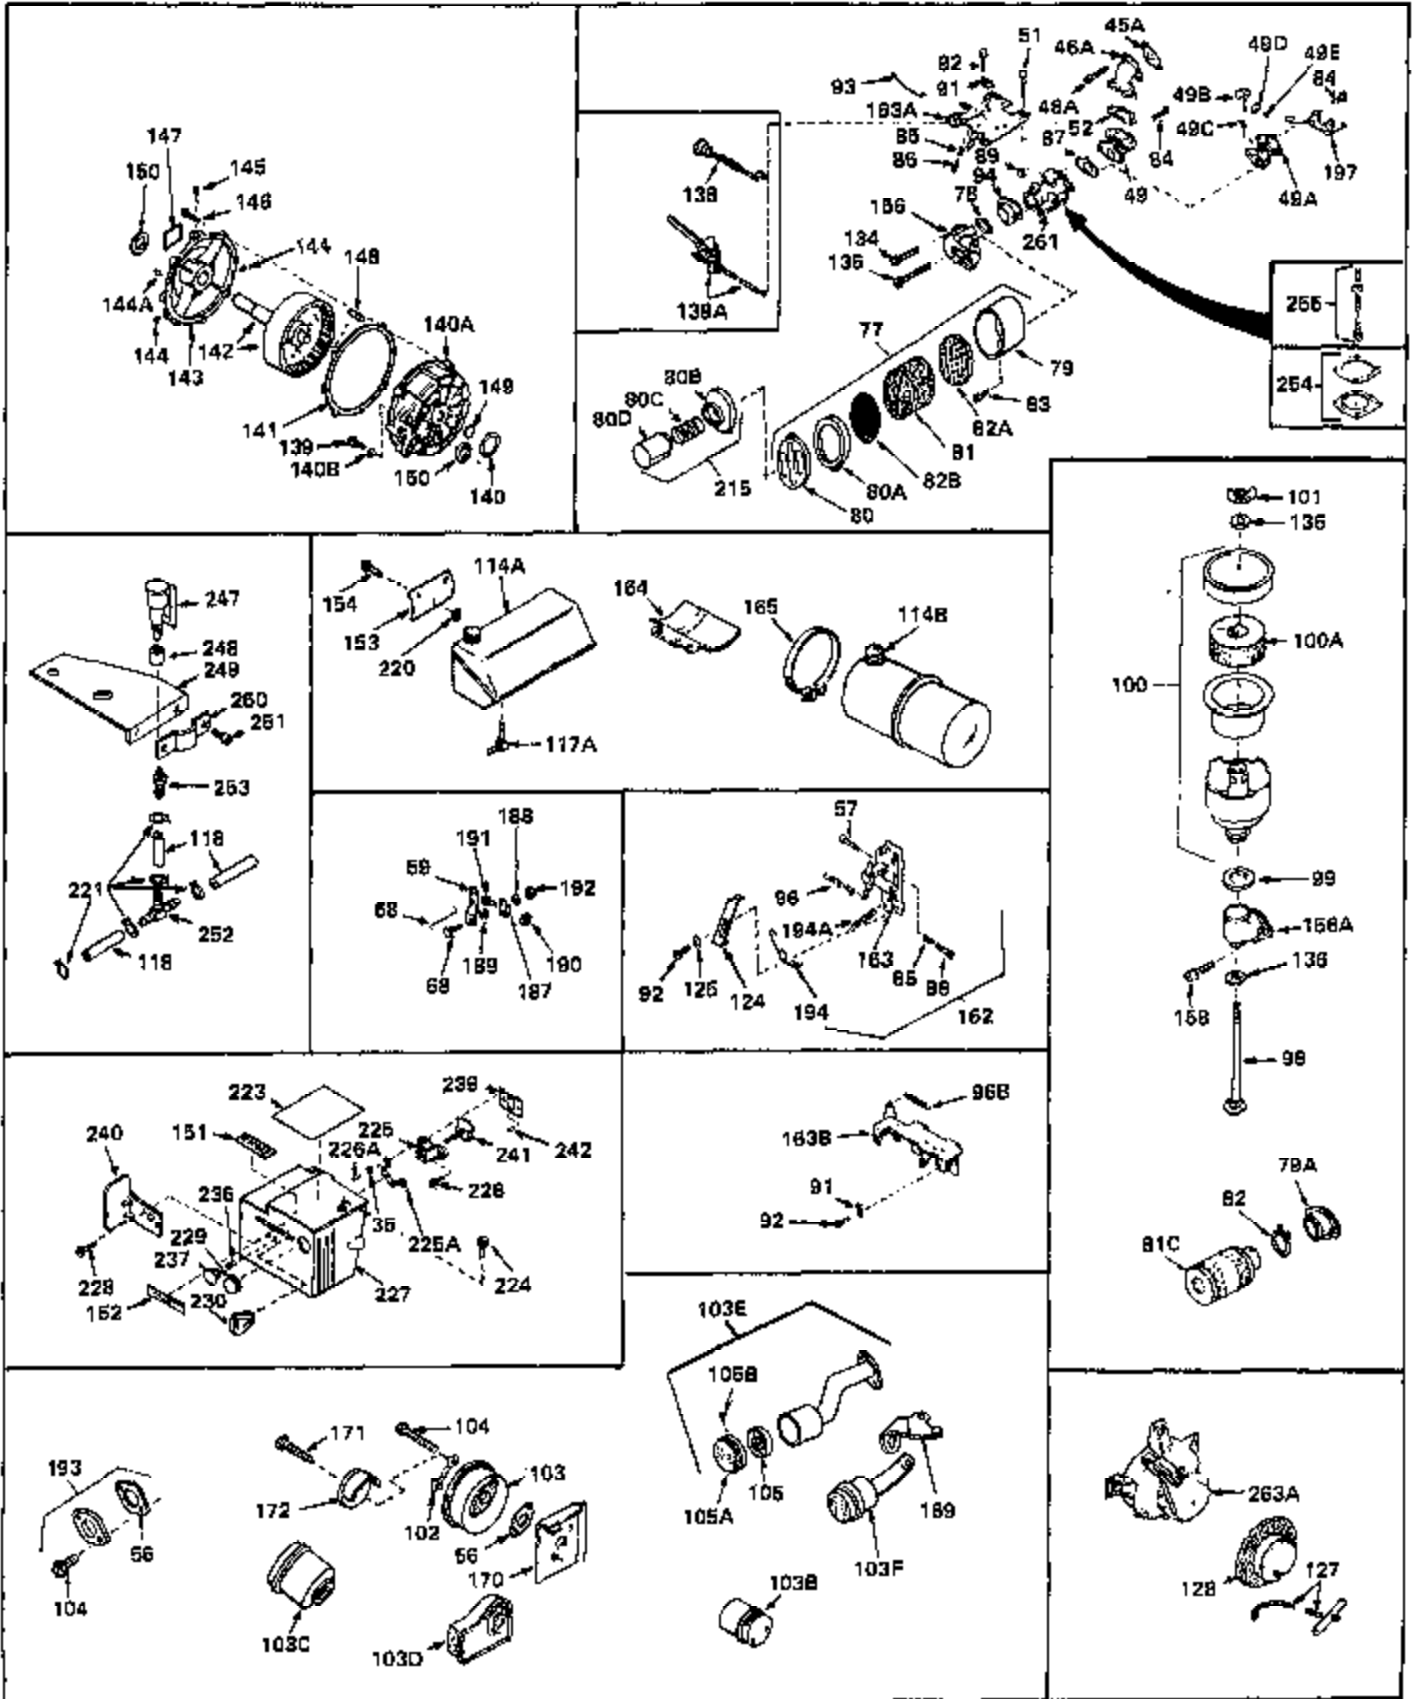

Engine Parts List #2

Ref #	Part Number	Qty	Description
36	8269	0	Washer
45A	30188	0	Gasket, Intake pipe
48A	650451	0	Screw
51	650454	0	Screw, Fil. flex hd. 1/4-20 x 3/4
57	28942	0	Screw
57	30091	0	Screw, Hex slotted washer hd., 8-32 x 1/2
57	30200	0	Screw
59	31510	0	Lever, Governor
68	650548	0	Screw, Hex washer hd., 8-32 x 5/16
77	31545	0	Cleaner Assy., Air
78	27272	0	Gasket, Air cleaner
80C	450150	0	Spring, Pre-cleaner
80D	450124	0	Bag, Pre-cleaner
82A	29962	0	Screen, Air cleaner
83	650399	0	Screw, Phil. fil. hd. Sems, 10-32 x 5/8
83	650709	0	Screw
83	28820	0	Screw
83	650163	0	Screw, Fil. hd. Sems, 10-32 x 7/8
84	30564	0	Screw
84	6201	0	Screw
84	6202	0	Screw
84	650551	0	Screw, Hex hd. cap, 1/4-28 x 1-1/4
85	28564	0	Spring, Compression
85	31342	0	Spring, Compression
85	32924	0	Spring, Compression
86	29500	0	Screw, Fil. hd. mach., Sems, 8-32 x 3/4
86	650549	0	Screw
86	650688	0	Screw, Hex hd., 10-32 x 1-5/16" (Drilled
87	31688	0	Gasket, Carburetor (1/8 thick)
89	29752	0	Nut
91	27793	0	Clip, Conduit
92	28942	0	Screw
96B	31426	0	Spring, Extension
101	9577	0	Nut, Wing, 10-24
102	30083	0	Plate, Locking
103F	33288	0	Muffler
104	27182	0	Screw, Hex hd. cap, 1/4-20 x 3-3/8
104	650253	0	Screw, Hex hd. cap, 1/4-20 x 2-1/4
104	650327	0	Screw, Fil slotted hd. Sems, 114-20 x 2-1/2
104	650493	0	Screw, Hex hd. Sems, 1/4-20 x 1-3/4
104	650561	0	Screw
104	650599	0	Screw, Hex hd. cap, Sems, 1/4-20 x 1-1/2
104	650795	0	Screw, Hex hd. cap, Sems, 1/4-20 x 2-5/16
105A	33172	0	Cover, Muffler
105	33171	0	Screen, Muffler
105B	650578	0	Screw
117A	28584	0	Strainer & Elbow
118	29774	0	Line, Fuel (Braided 8.25")
118	30705	0	Line, Fuel (Braided 16")
118	30962	0	Line, Fuel (Braided 32")
134	650163	0	Screw, Fil. hd. Sems, 10-32 x 7/8
135	650520	0	Screw
135	650544	0	Screw, Pan flex hd., 10-24 x 7/8
136	27183	0	Washer, Fiber
136	31905	0	Washer, Paper
138	30985	0	Control, Throttle
138A	24522	0	Control, Throttle
139	28454	0	Screw