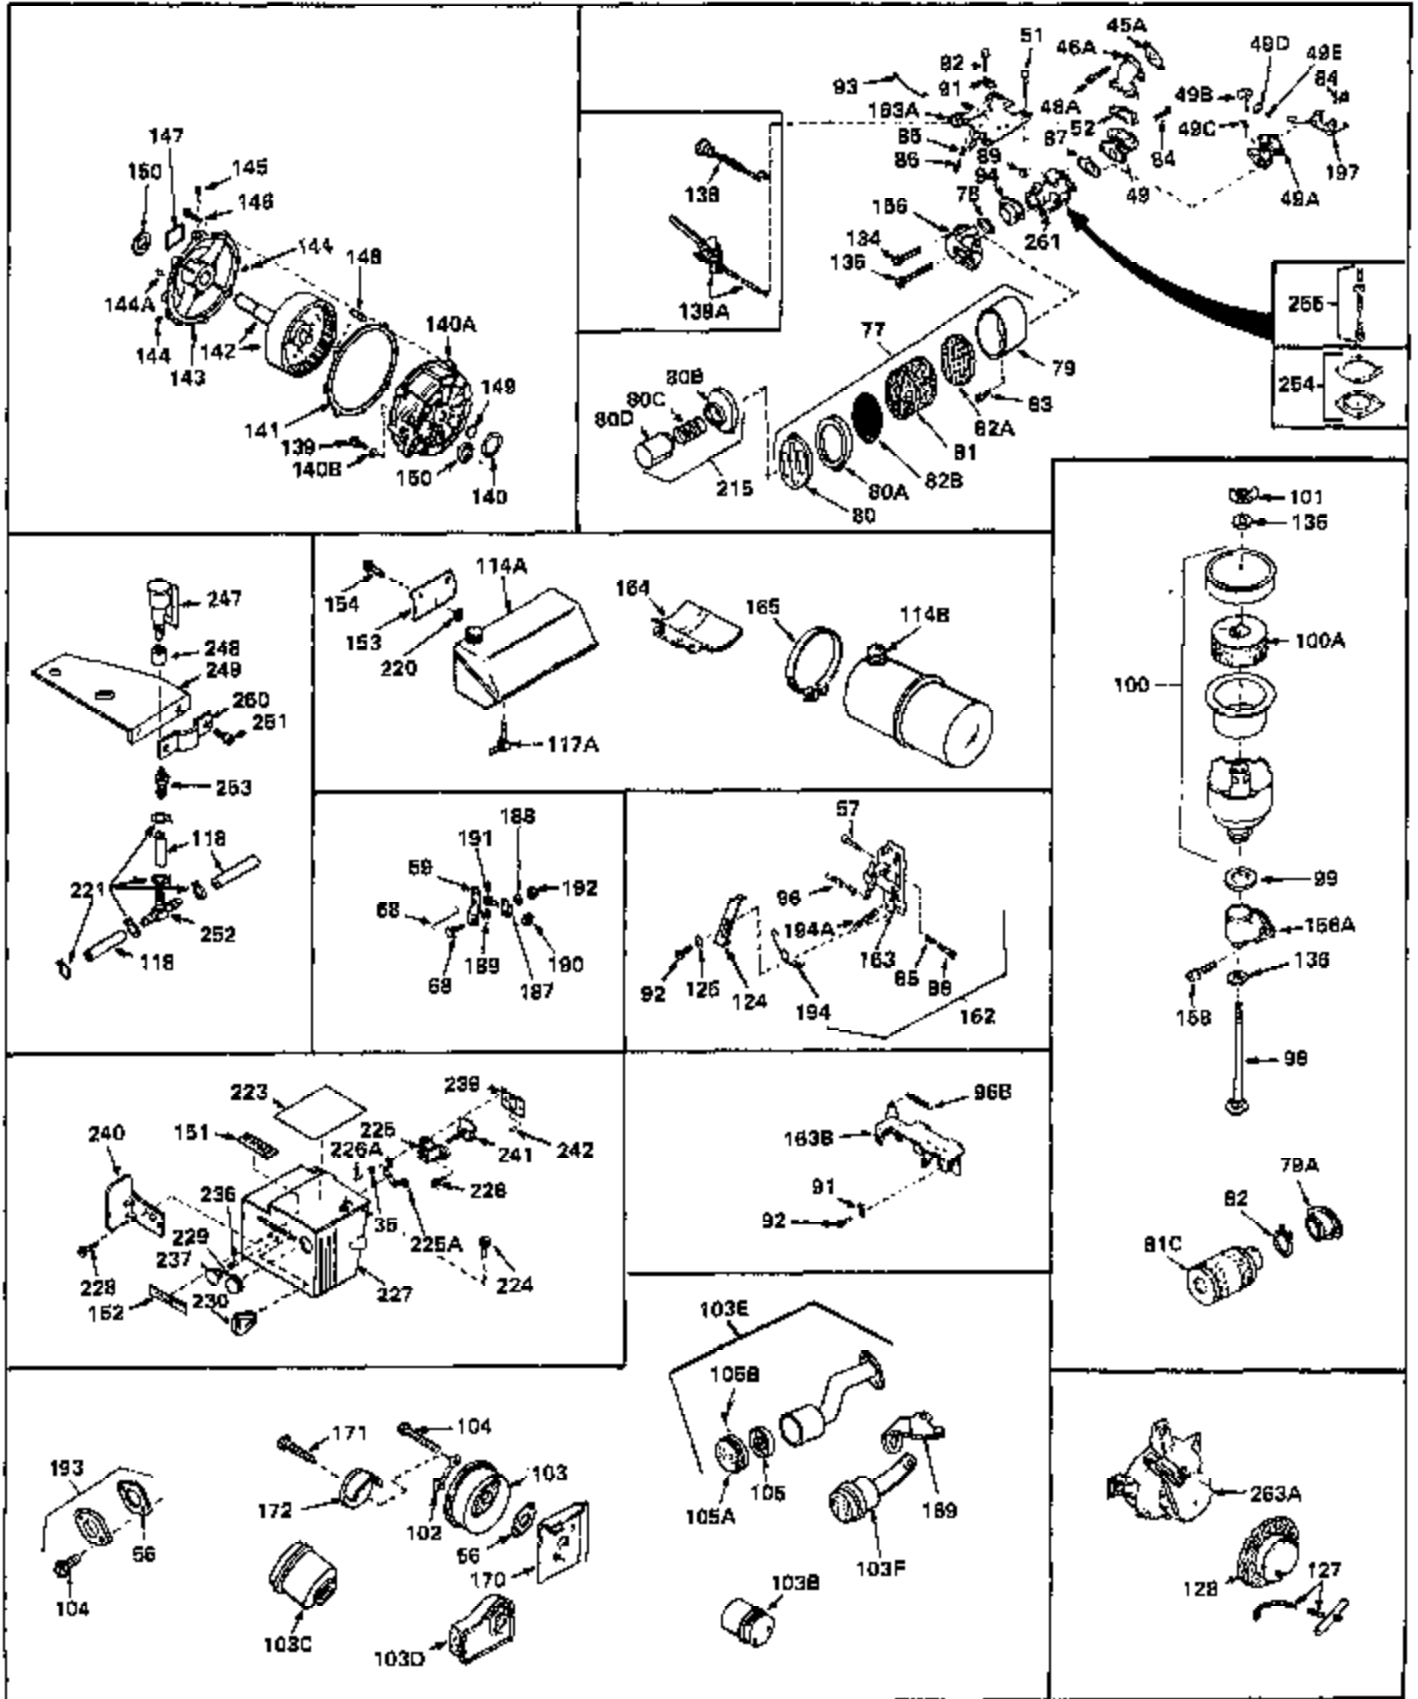

Engine Parts List #2

Ref #	Part Number	Qty	Description
36	8269	0	Washer
45A	30188	0	Gasket, Intake pipe
48A	650451	0	Screw
51	650454	0	Screw, Fil. flex hd. 1/4-20 x 3/4
56	33170	0	Gasket, Exhaust
57	28942	0	Screw
57	30091	0	Screw, Hex slotted washer hd., 8-32 x 1/2
57	30200	0	Screw
59	31510	0	Lever, Governor
68	650548	0	Screw, Hex washer hd., 8-32 x 5/16
77	31545	0	Cleaner Assy., Air
78	27272	0	Gasket, Air cleaner
80C	450150	0	Spring, Pre-cleaner
80D	450124	0	Bag, Pre-cleaner
82A	29962	0	Screen, Air cleaner
83	650163	0	Screw, Fil. hd. Sems, 10-32 x 7/8
83	650399	0	Screw, Phil. fil. hd. Sems, 10-32 x 5/8
83	650709	0	Screw
83	28820	0	Screw
84	30564	0	Screw
84	6201	0	Screw
84	6202	0	Screw
84	650551	0	Screw, Hex hd. cap, 1/4-28 x 1-1/4
85	28564	0	Spring, Compression
85	31342	0	Spring, Compression
85	32924	0	Spring, Compression
86	29500	0	Screw, Fil. hd. mach., Sems, 8-32 x 3/4
86	650549	0	Screw
86	650688	0	Screw, Hex hd., 10-32 x 1-5/16" (Drilled
87	26756	0	Gasket, Carburetor
89	29752	0	Nut
91	27793	0	Clip, Conduit
92	28942	0	Screw
96B	31426	0	Spring, Extension
101	9577	0	Nut, Wing, 10-24
102	30083	0	Plate, Locking
103F	33288	0	Muffler
103E	33126A	0	Muffler
104	27182	0	Screw, Hex hd. cap, 1/4-20 x 3-3/8
104	650253	0	Screw, Hex hd. cap, 1/4-20 x 2-1/4
104	650327	0	Screw, Fil slotted hd. Sems, 114-20 x 2-1/2
104	650493	0	Screw, Hex hd. Sems, 1/4-20 x 1-3/4
104	650561	0	Screw
104	650599	0	Screw, Hex hd. cap, Sems, 1/4-20 x 1-1/2
104	650795	0	Screw, Hex hd. cap, Sems, 1/4-20 x 2-5/16
105	33171	0	Screen, Muffler
105B	650578	0	Screw
105A	33172	0	Cover, Muffler
117A	28584	0	Strainer & Elbow
118	29774	0	Line, Fuel (Braided 8.25")
118	30705	0	Line, Fuel (Braided 16")
118	30962	0	Line, Fuel (Braided 32")
134	650163	0	Screw, Fil. hd. Sems, 10-32 x 7/8
135	650520	0	Screw
135	650544	0	Screw, Pan flex hd., 10-24 x 7/8
136	27183	0	Washer, Fiber
136	31905	0	Washer, Paper
138	30985	0	Control, Throttle