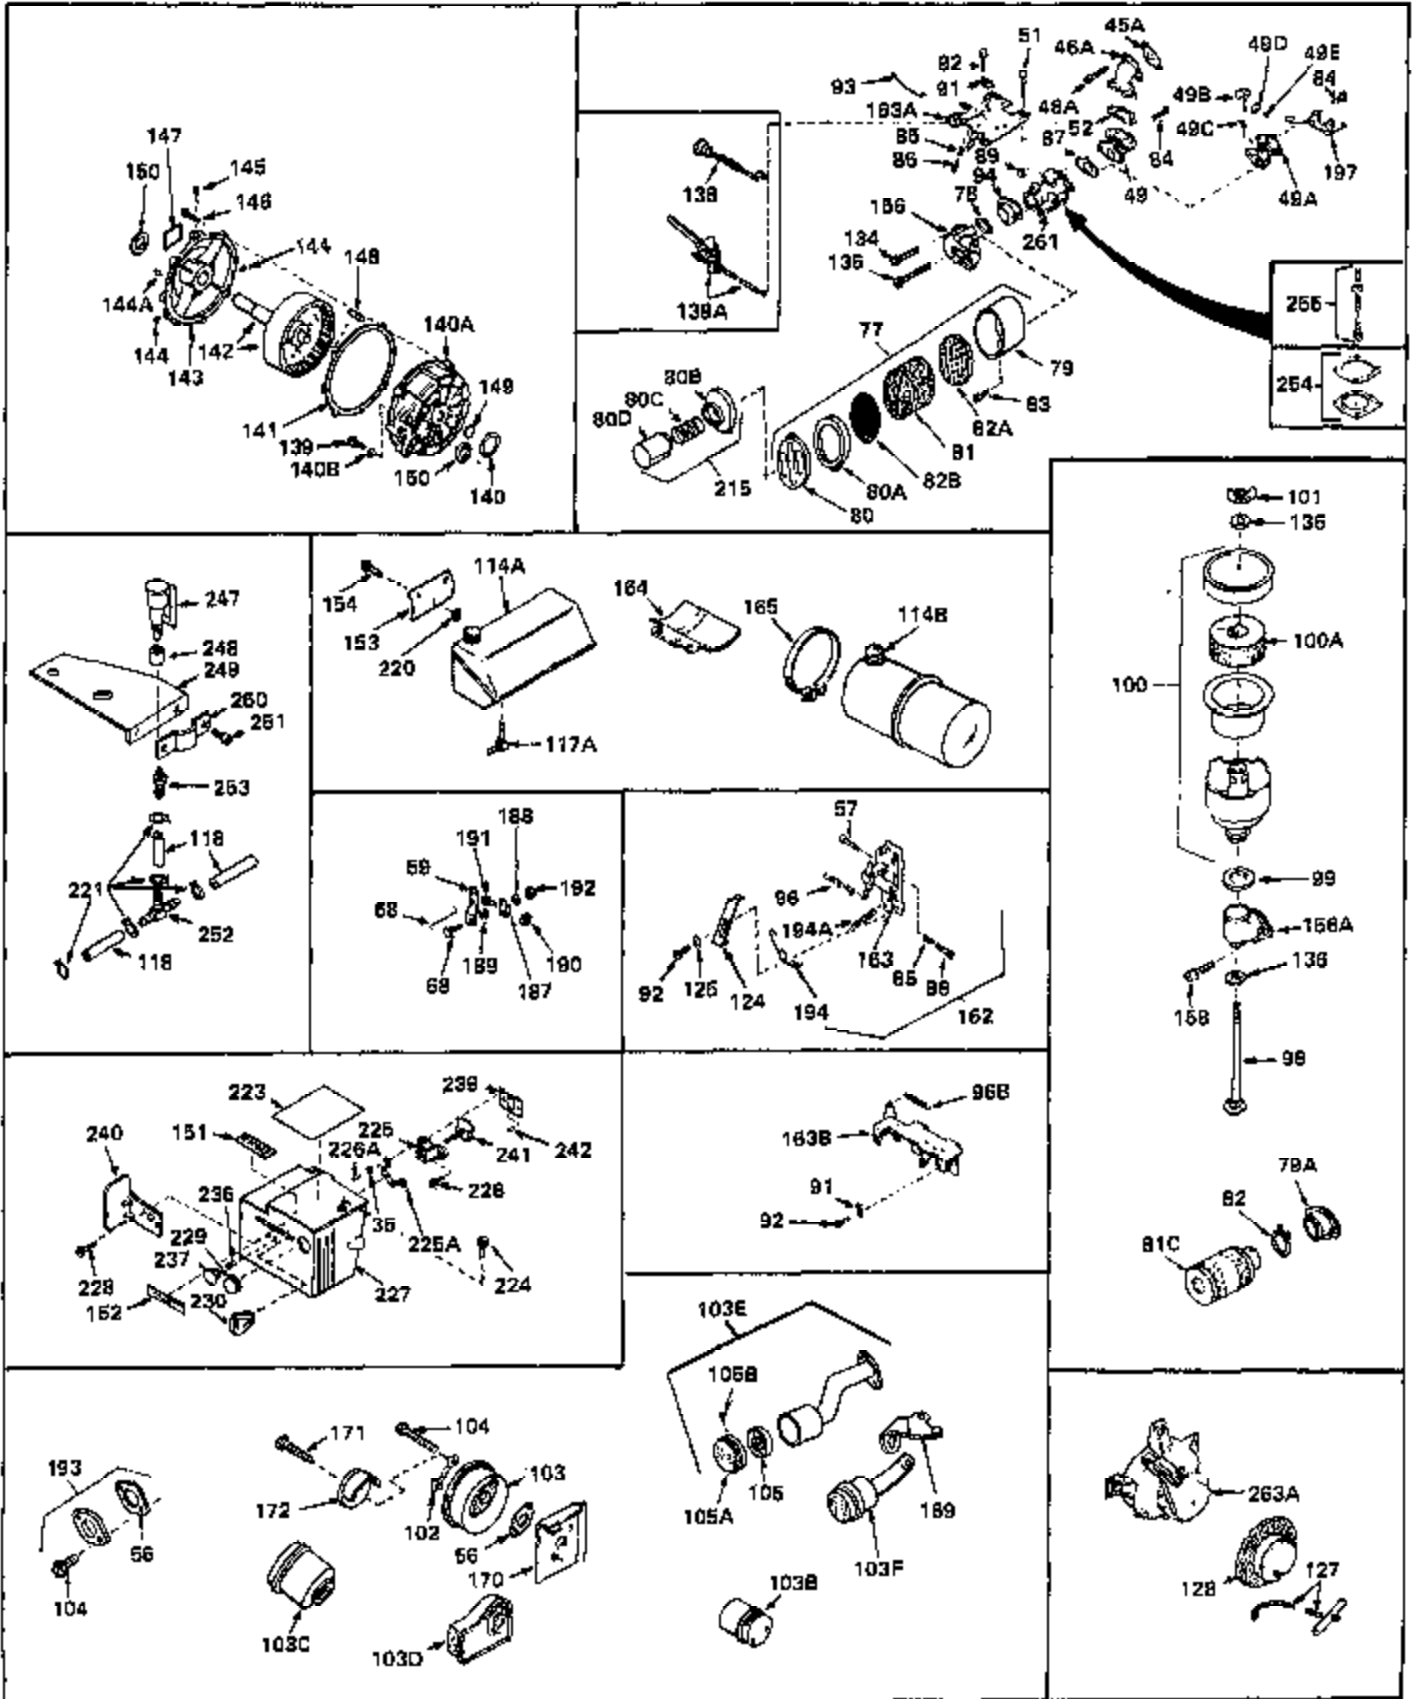

Engine Parts List #2

Ref #	Part Number	Qty	Description
36	8269	0	Washer
45A	30188	0	Gasket, Intake pipe
48A	650451	0	Screw
51	650454	0	Screw, Fil. flex hd. 1/4-20 x 3/4
57	28942	0	Screw
57	30091	0	Screw, Hex slotted washer hd., 8-32 x 1/2
57	30200	0	Screw
59	31510	0	Lever, Governor
68	650548	0	Screw, Hex washer hd., 8-32 x 5/16
77	31545	0	Cleaner Assy., Air
78	27272	0	Gasket, Air cleaner
80D	450124	0	Bag, Pre-cleaner
80C	450150	0	Spring, Pre-cleaner
82A	29962	0	Screen, Air cleaner
83	650163	0	Screw, Fil. hd. Sems, 10-32 x 7/8
83	650399	0	Screw, Phil. fil. hd. Sems, 10-32 x 5/8
83	650709	0	Screw
83	28820	0	Screw
84	30564	0	Screw
84	6201	0	Screw
84	6202	0	Screw
84	650551	0	Screw, Hex hd. cap, 1/4-28 x 1-1/4
85	28564	0	Spring, Compression
85	31342	0	Spring, Compression
85	32924	0	Spring, Compression
86	29500	0	Screw, Fil. hd. mach., Sems, 8-32 x 3/4
86	650549	0	Screw
86	650688	0	Screw, Hex hd., 10-32 x 1-5/16" (Drilled
87	26756	0	Gasket, Carburetor
89	29752	0	Nut
91	27793	0	Clip, Conduit
92	28942	0	Screw
96B	31426	0	Spring, Extension
101	9577	0	Nut, Wing, 10-24
102	30083	0	Plate, Locking
103F	33288	0	Muffler
104	27182	0	Screw, Hex hd. cap, 1/4-20 x 3-3/8
104	650253	0	Screw, Hex hd. cap, 1/4-20 x 2-1/4
104	650327	0	Screw, Fil slotted hd. Sems, 114-20 x 2-1/2
104	650493	0	Screw, Hex hd. Sems, 1/4-20 x 1-3/4
104	650561	0	Screw
104	650599	0	Screw, Hex hd. cap, Sems, 1/4-20 x 1-1/2
104	650795	0	Screw, Hex hd. cap, Sems, 1/4-20 x 2-5/16
105	33171	0	Screen, Muffler
105B	650578	0	Screw
105A	33172	0	Cover, Muffler
117A	28584	0	Strainer & Elbow
118	29774	0	Line, Fuel (Braided 8.25")
118	30705	0	Line, Fuel (Braided 16")
118	30962	0	Line, Fuel (Braided 32")
134	650163	0	Screw, Fil. hd. Sems, 10-32 x 7/8
135	650520	0	Screw
135	650544	0	Screw, Pan flex hd., 10-24 x 7/8
136	27183	0	Washer, Fiber
136	31905	0	Washer, Paper
138A	24522	0	Control, Throttle
138	30985	0	Control, Throttle
139	28454	0	Screw