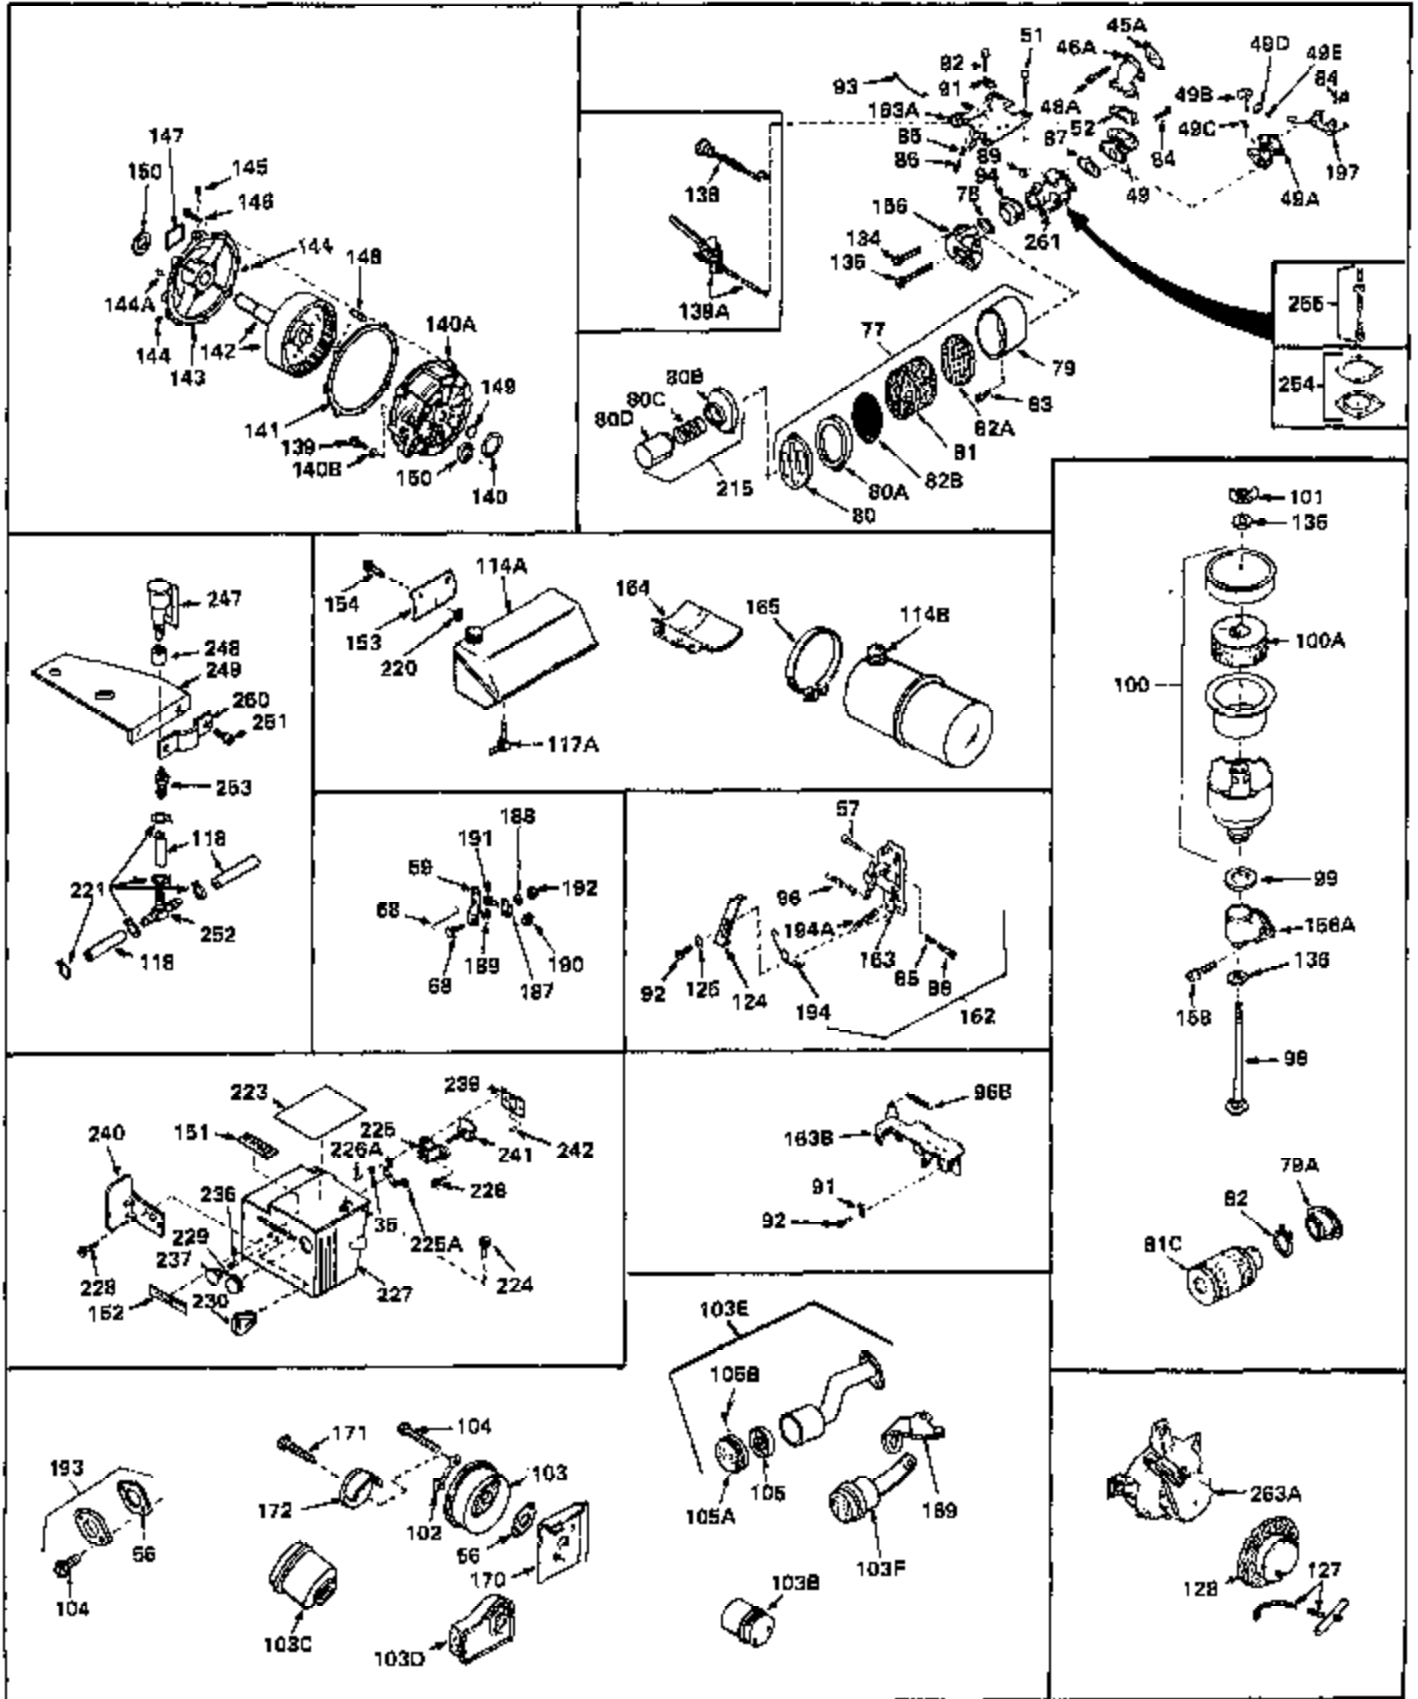

Ref #	Part Number	Qty	Description
36	8269	0	Washer
45A	30188	0	Gasket, Intake pipe
48A	650451	0	Screw
51	650454	0	Screw, Fil. flex hd. 1/4-20 x 3/4
56	33170	0	Gasket, Exhaust
57	28942	0	Screw
57	30091	0	Screw, Hex slotted washer hd., 8-32 x 1/2
57	30200	0	Screw
59	31510	0	Lever, Governor
68	650548	0	Screw, Hex washer hd., 8-32 x 5/16
77	31545	0	Cleaner Assy., Air
78	27272	0	Gasket, Air cleaner
80D	450124	0	Bag, Pre-cleaner
80C	450150	0	Spring, Pre-cleaner
82A	29962	0	Screen, Air cleaner
83	28820	0	Screw
83	650163	0	Screw, Fil. hd. Sems, 10-32 x 7/8
83	650399	0	Screw, Phil. fil. hd. Sems, 10-32 x 5/8
83	650709	0	Screw
84	30564	0	Screw
84	6201	0	Screw
84	6202	0	Screw
84	650551	0	Screw, Hex hd. cap, 1/4-28 x 1-1/4
85	28564	0	Spring, Compression
85	31342	0	Spring, Compression
85	32924	0	Spring, Compression
86	29500	0	Screw, Fil. hd. mach., Sems, 8-32 x 3/4
86	650549	0	Screw
86	650688	0	Screw, Hex hd., 10-32 x 1-5/16" (Drilled
87	26756	0	Gasket, Carburetor
89	29752	0	Nut
91	27793	0	Clip, Conduit
92	28942	0	Screw
96B	31426	0	Spring, Extension
101	9577	0	Nut, Wing, 10-24
102	30083	0	Plate, Locking
103F	33288	0	Muffler
103E	33126A	0	Muffler
104	27182	0	Screw, Hex hd. cap, 1/4-20 x 3-3/8
104	650253	0	Screw, Hex hd. cap, 1/4-20 x 2-1/4
104	650327	0	Screw, Fil slotted hd. Sems, 114-20 x 2-1/2
104	650493	0	Screw, Hex hd. Sems, 1/4-20 x 1-3/4
104	650561	0	Screw
104	650599	0	Screw, Hex hd. cap, Sems, 1/4-20 x 1-1/2
104	650795	0	Screw, Hex hd. cap, Sems, 1/4-20 x 2-5/16
105A	33172	0	Cover, Muffler
105	33171	0	Screen, Muffler
105B	650578	0	Screw
117A	28584	0	Strainer & Elbow
118	29774	0	Line, Fuel (Braided 8.25")
118	30705	0	Line, Fuel (Braided 16")
118	30962	0	Line, Fuel (Braided 32")
127	590343	0	Rope & Handle Assy., Starter
128	30892	0	Pulley, Rope starter
134	650163	0	Screw, Fil. hd. Sems, 10-32 x 7/8
135	650520	0	Screw
135	650544	0	Screw, Pan flex hd., 10-24 x 7/8
136	27183	0	Washer, Fiber