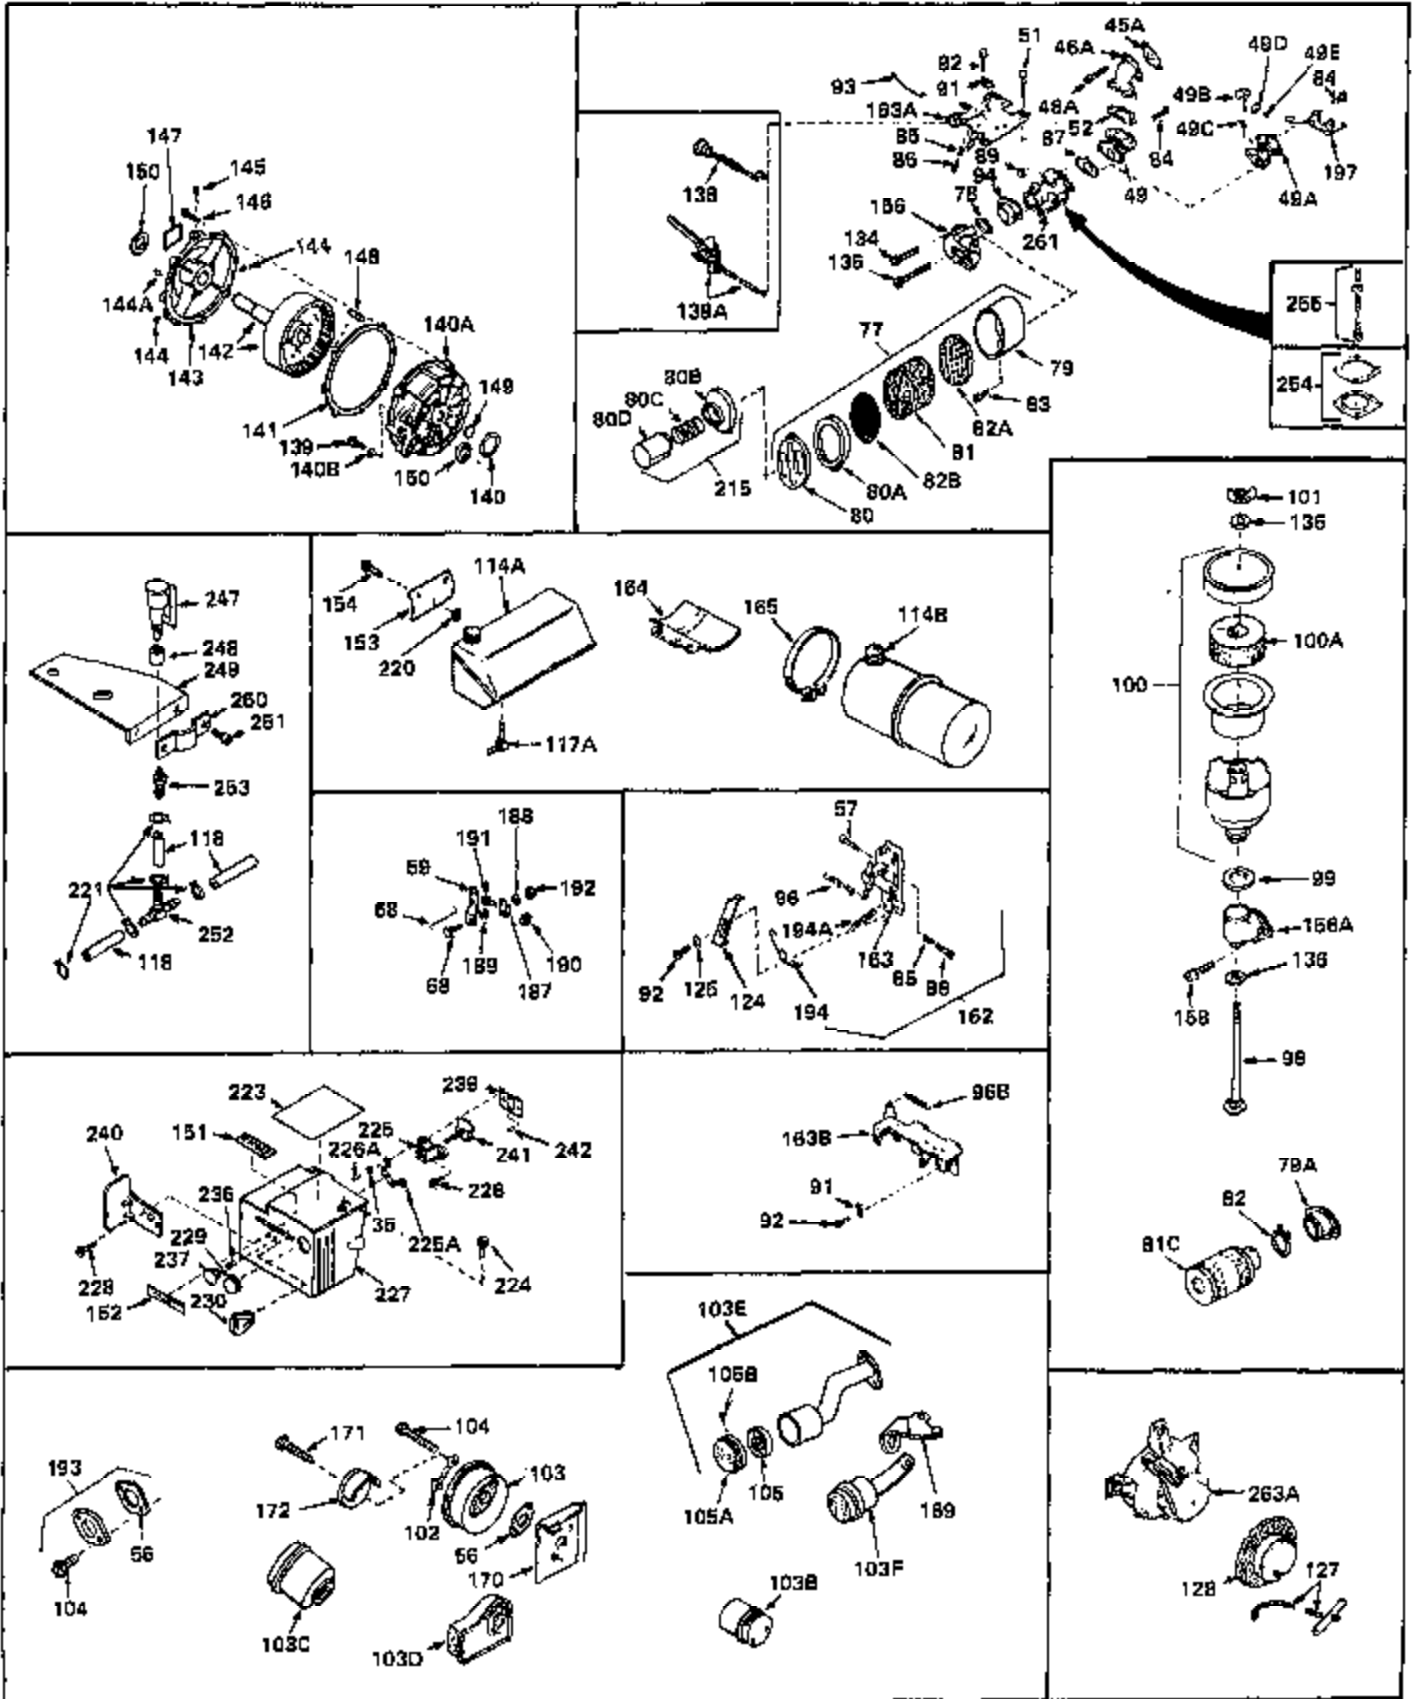

Engine Parts List #2

Ref #	Part Number	Qty	Description
36	8269	0	Washer
45A	30188	0	Gasket, Intake pipe
48A	650451	0	Screw
51	650454	0	Screw, Fil. flex hd. 1/4-20 x 3/4
57	28942	0	Screw
57	30091	0	Screw, Hex slotted washer hd., 8-32 x 1/2
57	30200	0	Screw
59	31510	0	Lever, Governor
68	650548	0	Screw, Hex washer hd., 8-32 x 5/16
77	31545	0	Cleaner Assy., Air
78	27272	0	Gasket, Air cleaner
80C	450150	0	Spring, Pre-cleaner
80D	450124	0	Bag, Pre-cleaner
82A	29962	0	Screen, Air cleaner
83	650709	0	Screw
83	28820	0	Screw
83	650163	0	Screw, Fil. hd. Sems, 10-32 x 7/8
83	650399	0	Screw, Phil. fil. hd. Sems, 10-32 x 5/8
84	30564	0	Screw
84	6201	0	Screw
84	6202	0	Screw
84	650551	0	Screw, Hex hd. cap, 1/4-28 x 1-1/4
85	28564	0	Spring, Compression
85	31342	0	Spring, Compression
85	32924	0	Spring, Compression
86	29500	0	Screw, Fil. hd. mach., Sems, 8-32 x 3/4
86	650549	0	Screw
86	650688	0	Screw, Hex hd., 10-32 x 1-5/16" (Drilled
87	31688	0	Gasket, Carburetor (1/8 thick)
89	29752	0	Nut
91	27793	0	Clip, Conduit
92	28942	0	Screw
96	31349	0	Spring, Extension
98	650622	0	Bolt, Air cleaner
99	27165	0	Gasket, Elbow
100A	31408	0	Element, Air cleaner
100	31404	0	Cleaner Assy., Oil bath
101	9577	0	Nut, Wing, 10-24
102	30083	0	Plate, Locking
103F	33288	0	Muffler
104	27182	0	Screw, Hex hd. cap, 1/4-20 x 3-3/8
104	650253	0	Screw, Hex hd. cap, 1/4-20 x 2-1/4
104	650327	0	Screw, Fil slotted hd. Sems, 114-20 x 2-1/2
104	650493	0	Screw, Hex hd. Sems, 1/4-20 x 1-3/4
104	650561	0	Screw
104	650599	0	Screw, Hex hd. cap, Sems, 1/4-20 x 1-1/2
104	650795	0	Screw, Hex hd. cap, Sems, 1/4-20 x 2-5/16
105B	650578	0	Screw
105	33171	0	Screen, Muffler
105A	33172	0	Cover, Muffler
117A	28584	0	Strainer & Elbow
118	29774	0	Line, Fuel (Braided 8.25")
118	30705	0	Line, Fuel (Braided 16")
118	30962	0	Line, Fuel (Braided 32")
134	650163	0	Screw, Fil. hd. Sems, 10-32 x 7/8
135	650520	0	Screw
135	650544	0	Screw, Pan flex hd., 10-24 x 7/8
136	27183	0	Washer, Fiber