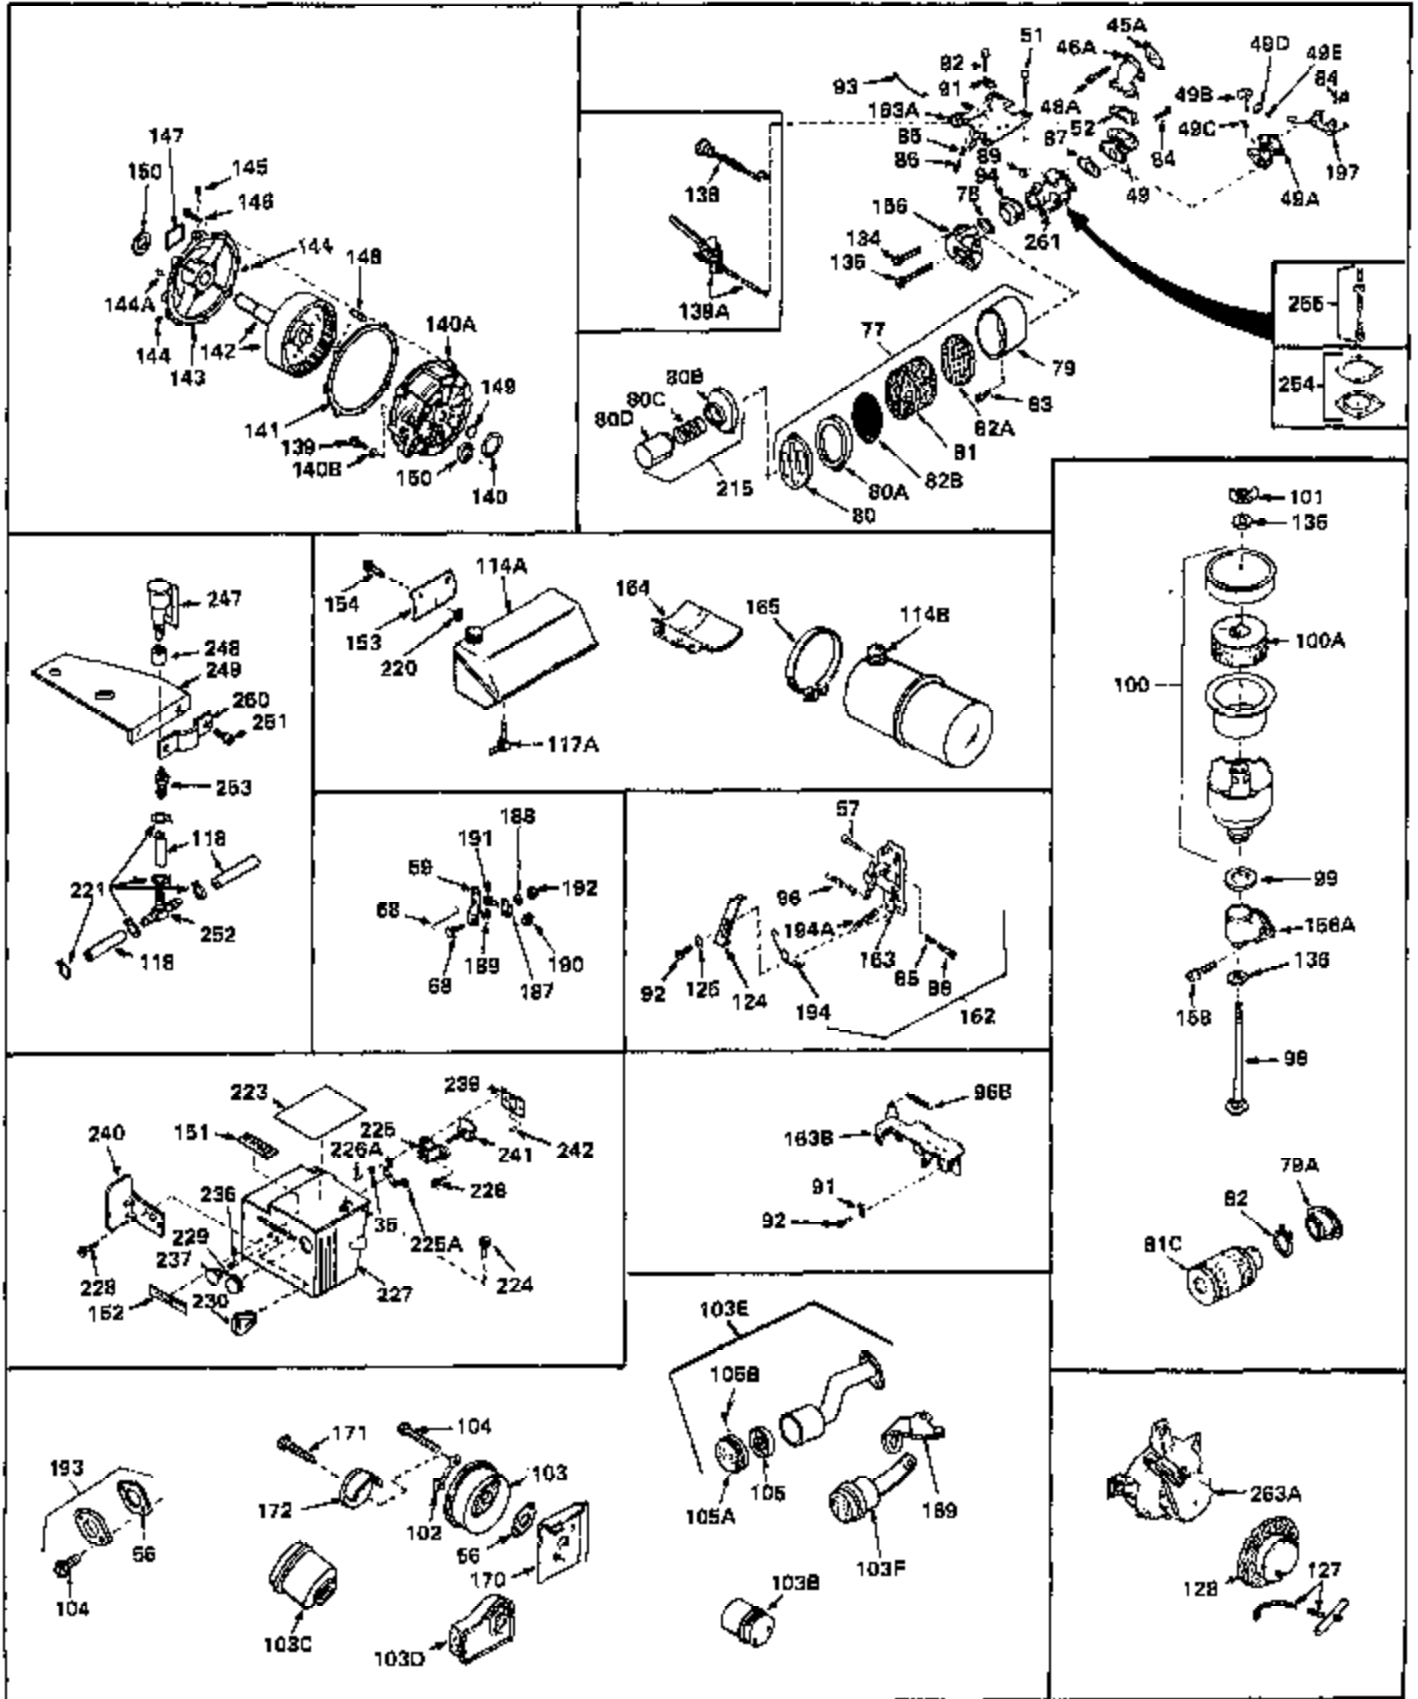

Engine Parts List #2

Ref #	Part Number	Qty	Description
36	8269	0	Washer
45A	30188	0	Gasket, Intake pipe
48A	650451	0	Screw
51	650454	0	Screw, Fil. flex hd. 1/4-20 x 3/4
56	30081	0	Gasket, Exhaust
57	28942	0	Screw
57	30091	0	Screw, Hex slotted washer hd., 8-32 x 1/2
57	30200	0	Screw
59	31510	0	Lever, Governor
68	650548	0	Screw, Hex washer hd., 8-32 x 5/16
77	31545	0	Cleaner Assy., Air
78	27272	0	Gasket, Air cleaner
80D	450124	0	Bag, Pre-cleaner
80C	450150	0	Spring, Pre-cleaner
82A	29962	0	Screen, Air cleaner
83	650163	0	Screw, Fil. hd. Sems, 10-32 x 7/8
83	650399	0	Screw, Phil. fil. hd. Sems, 10-32 x 5/8
83	650709	0	Screw
83	28820	0	Screw
84	30564	0	Screw
84	6201	0	Screw
84	6202	0	Screw
84	650551	0	Screw, Hex hd. cap, 1/4-28 x 1-1/4
85	28564	0	Spring, Compression
85	31342	0	Spring, Compression
85	32924	0	Spring, Compression
86	29500	0	Screw, Fil. hd. mach., Sems, 8-32 x 3/4
86	650549	0	Screw
86	650688	0	Screw, Hex hd., 10-32 x 1-5/16" (Drilled
87	26756	0	Gasket, Carburetor
89	29752	0	Nut
91	27793	0	Clip, Conduit
92	28942	0	Screw
96B	31426	0	Spring, Extension
101	9577	0	Nut, Wing, 10-24
102	30083	0	Plate, Locking
103	30996	0	Muffler
103F	33288	0	Muffler
104	27182	0	Screw, Hex hd. cap, 1/4-20 x 3-3/8
104	650253	0	Screw, Hex hd. cap, 1/4-20 x 2-1/4
104	650327	0	Screw, Fil slotted hd. Sems, 114-20 x 2-1/2
104	650493	0	Screw, Hex hd. Sems, 1/4-20 x 1-3/4
104	650561	0	Screw
104	650599	0	Screw, Hex hd. cap, Sems, 1/4-20 x 1-1/2
104	650795	0	Screw, Hex hd. cap, Sems, 1/4-20 x 2-5/16
105B	650578	0	Screw
105A	33172	0	Cover, Muffler
105	33171	0	Screen, Muffler
117A	28584	0	Strainer & Elbow
118	29774	0	Line, Fuel (Braided 8.25")
118	30705	0	Line, Fuel (Braided 16")
118	30962	0	Line, Fuel (Braided 32")
134	650163	0	Screw, Fil. hd. Sems, 10-32 x 7/8
135	650520	0	Screw
135	650544	0	Screw, Pan flex hd., 10-24 x 7/8
136	27183	0	Washer, Fiber
136	31905	0	Washer, Paper
138A	24522	0	Control, Throttle