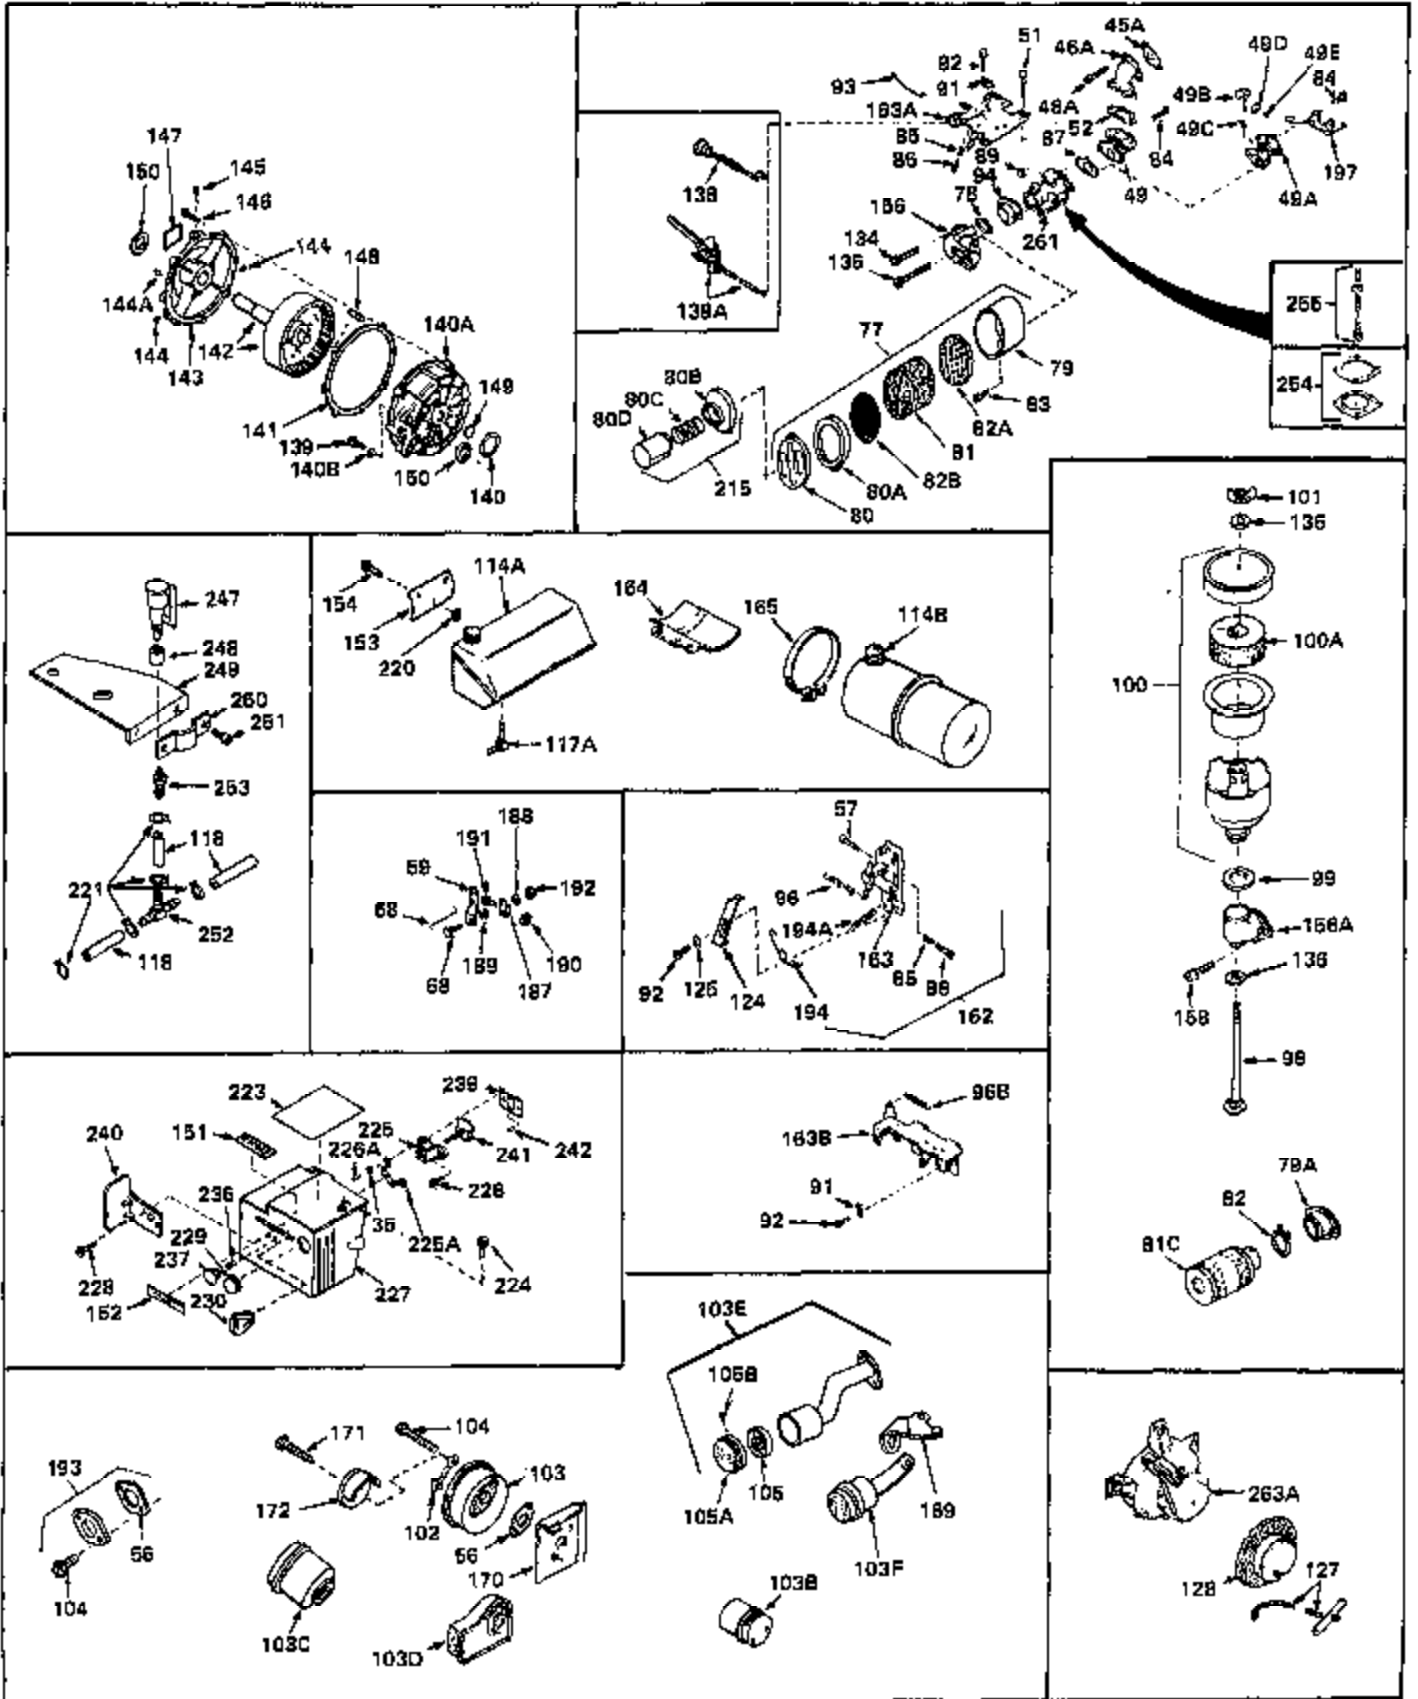

Engine Parts List #2

Ref #	Part Number	Qty	Description
36	8269	0	Washer
45A	30188	0	Gasket, Intake pipe
48A	650451	0	Screw
51	650454	0	Screw, Fil. flex hd. 1/4-20 x 3/4
56	30081	0	Gasket, Exhaust
57	28942	0	Screw
57	30091	0	Screw, Hex slotted washer hd., 8-32 x 1/2
57	30200	0	Screw
59	31510	0	Lever, Governor
68	650548	0	Screw, Hex washer hd., 8-32 x 5/16
77	31545	0	Cleaner Assy., Air
78	27272	0	Gasket, Air cleaner
80D	450124	0	Bag, Pre-cleaner
80C	450150	0	Spring, Pre-cleaner
82A	29962	0	Screen, Air cleaner
83	28820	0	Screw
83	650163	0	Screw, Fil. hd. Sems, 10-32 x 7/8
83	650399	0	Screw, Phil. fil. hd. Sems, 10-32 x 5/8
83	650709	0	Screw
84	30564	0	Screw
84	6201	0	Screw
84	6202	0	Screw
84	650551	0	Screw, Hex hd. cap, 1/4-28 x 1-1/4
85	28564	0	Spring, Compression
85	31342	0	Spring, Compression
85	32924	0	Spring, Compression
86	29500	0	Screw, Fil. hd. mach., Sems, 8-32 x 3/4
86	650549	0	Screw
86	650688	0	Screw, Hex hd., 10-32 x 1-5/16" (Drilled
87	26756	0	Gasket, Carburetor
89	29752	0	Nut
91	27793	0	Clip, Conduit
92	28942	0	Screw
96B	31426	0	Spring, Extension
101	9577	0	Nut, Wing, 10-24
102	30083	0	Plate, Locking
103F	33288	0	Muffler
103	30996	0	Muffler
104	27182	0	Screw, Hex hd. cap, 1/4-20 x 3-3/8
104	650253	0	Screw, Hex hd. cap, 1/4-20 x 2-1/4
104	650327	0	Screw, Fil slotted hd. Sems, 114-20 x 2-1/2
104	650493	0	Screw, Hex hd. Sems, 1/4-20 x 1-3/4
104	650561	0	Screw
104	650599	0	Screw, Hex hd. cap, Sems, 1/4-20 x 1-1/2
104	650795	0	Screw, Hex hd. cap, Sems, 1/4-20 x 2-5/16
105	33171	0	Screen, Muffler
105B	650578	0	Screw
105A	33172	0	Cover, Muffler
117A	28584	0	Strainer & Elbow
118	29774	0	Line, Fuel (Braided 8.25")
118	30705	0	Line, Fuel (Braided 16")
118	30962	0	Line, Fuel (Braided 32")
134	650163	0	Screw, Fil. hd. Sems, 10-32 x 7/8
135	650520	0	Screw
135	650544	0	Screw, Pan flex hd., 10-24 x 7/8
136	27183	0	Washer, Fiber
136	31905	0	Washer, Paper
138	30985	0	Control, Throttle