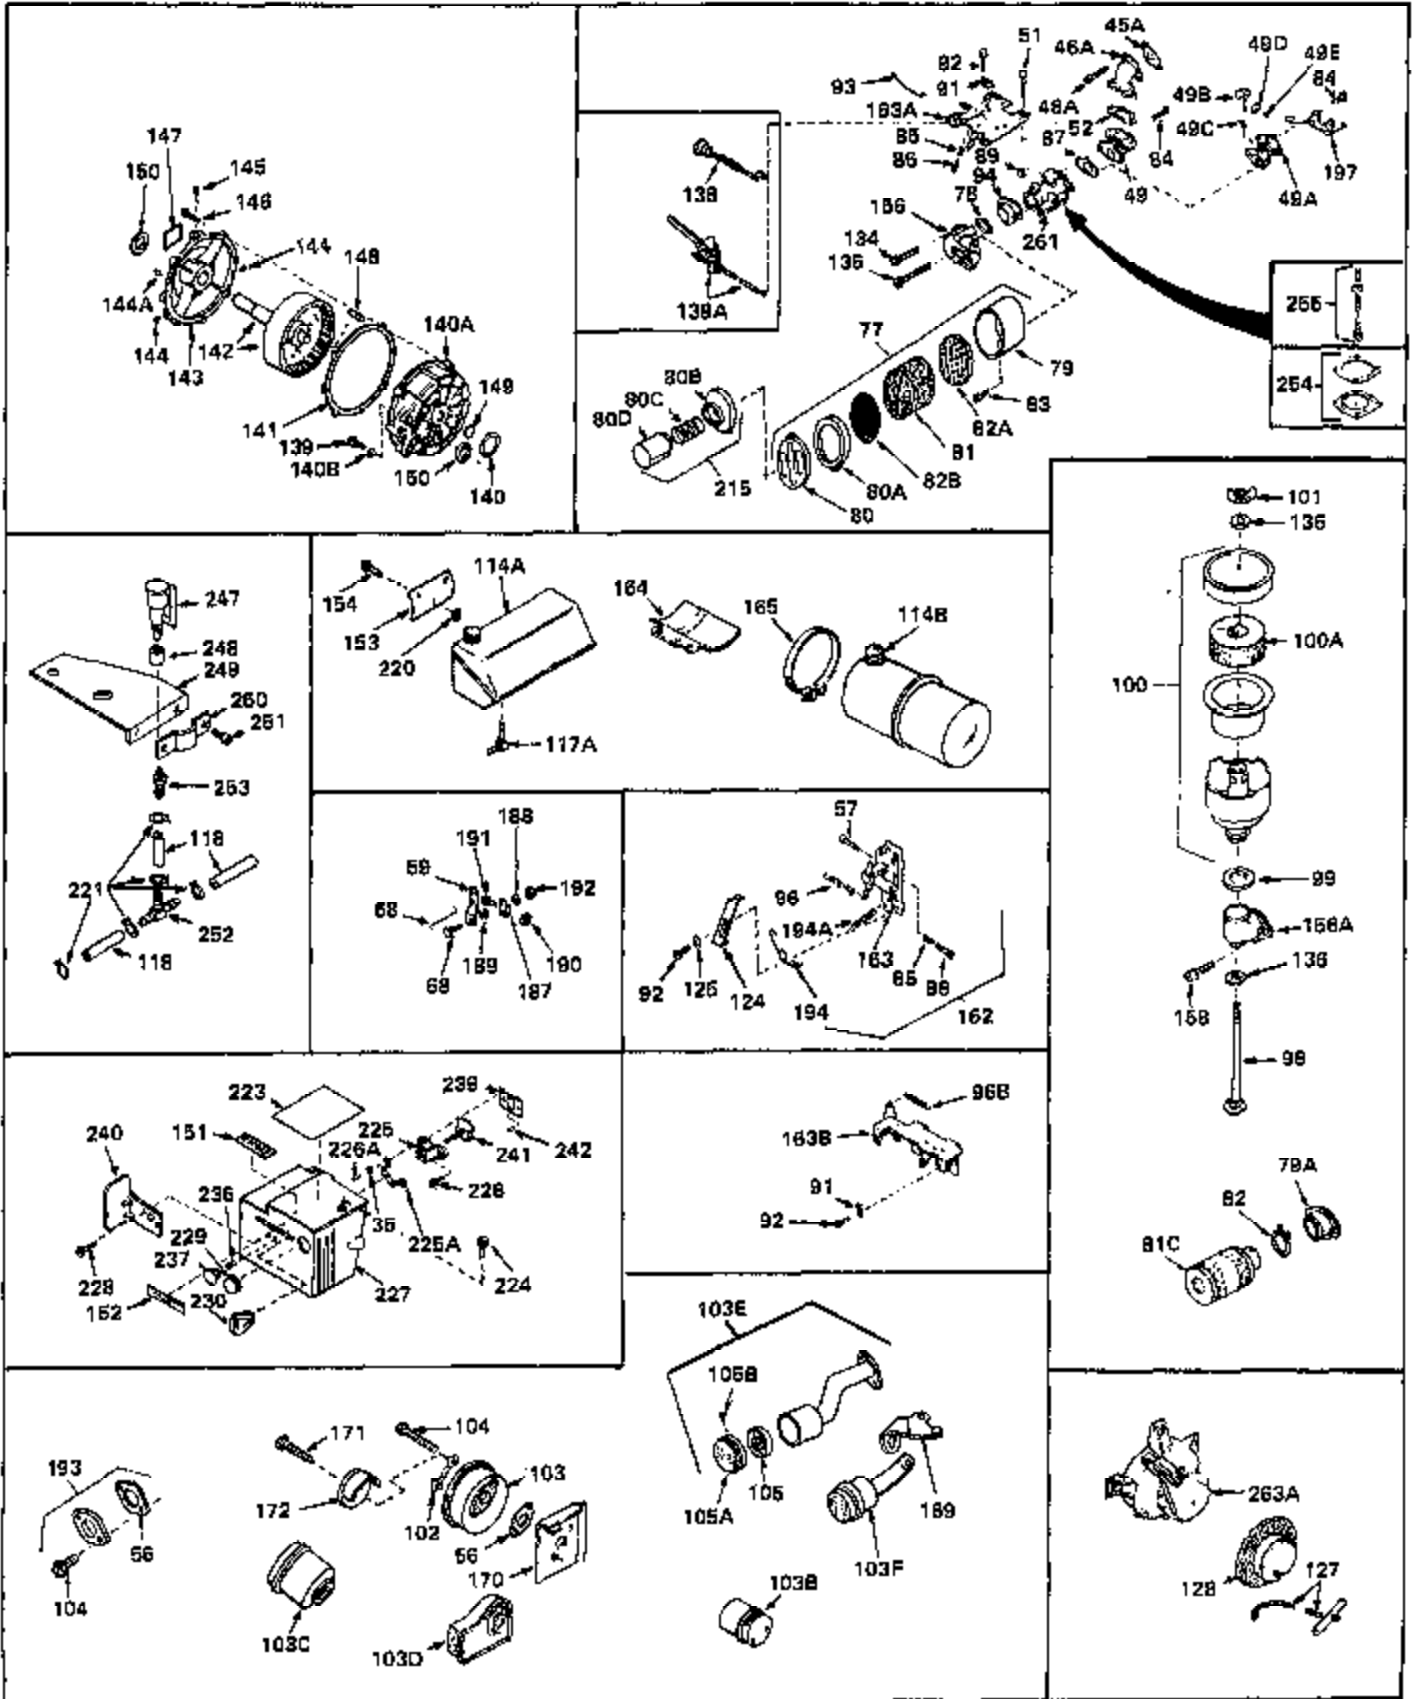

Ref #	Part Number	Qty	Description
221	26460	0	Clamp, Fuel line
222	30980	0	Bushing, Crankshaft
231	30968	0	Nipple, Oil (2-1/2")
231	32678	0	Nipple, Oil drain
232	30969	0	Cap, Oil drain
233	28250	0	Decal, H.P. (3 H.P.)
233	30077	0	Decal, H.P. (3-1/2 H.P.)
233	31427	0	Decal, H.P. (2-1/2 H.P.)
234A	590416	0	Cup, Starter
234	590417	0	Screen, Starter cup
235	28942	0	Screw
235	30200	0	Screw
238	28545	0	Grommet, Plastic
243	30879	0	Bracket, Toggle switch
244	610164	0	Switch, Toggle
257	631021	0	Inlet Needle, Seat & Clip Assy.
259	30547A	0	Contact Assy., Breaker
260	30548A	0	Condenser
261A	631070A	0	Carburetor
262	610690A	0	Magneto, Tecumseh
263	590420	0	Starter, Rewind
264	33233	0	Gasket Set