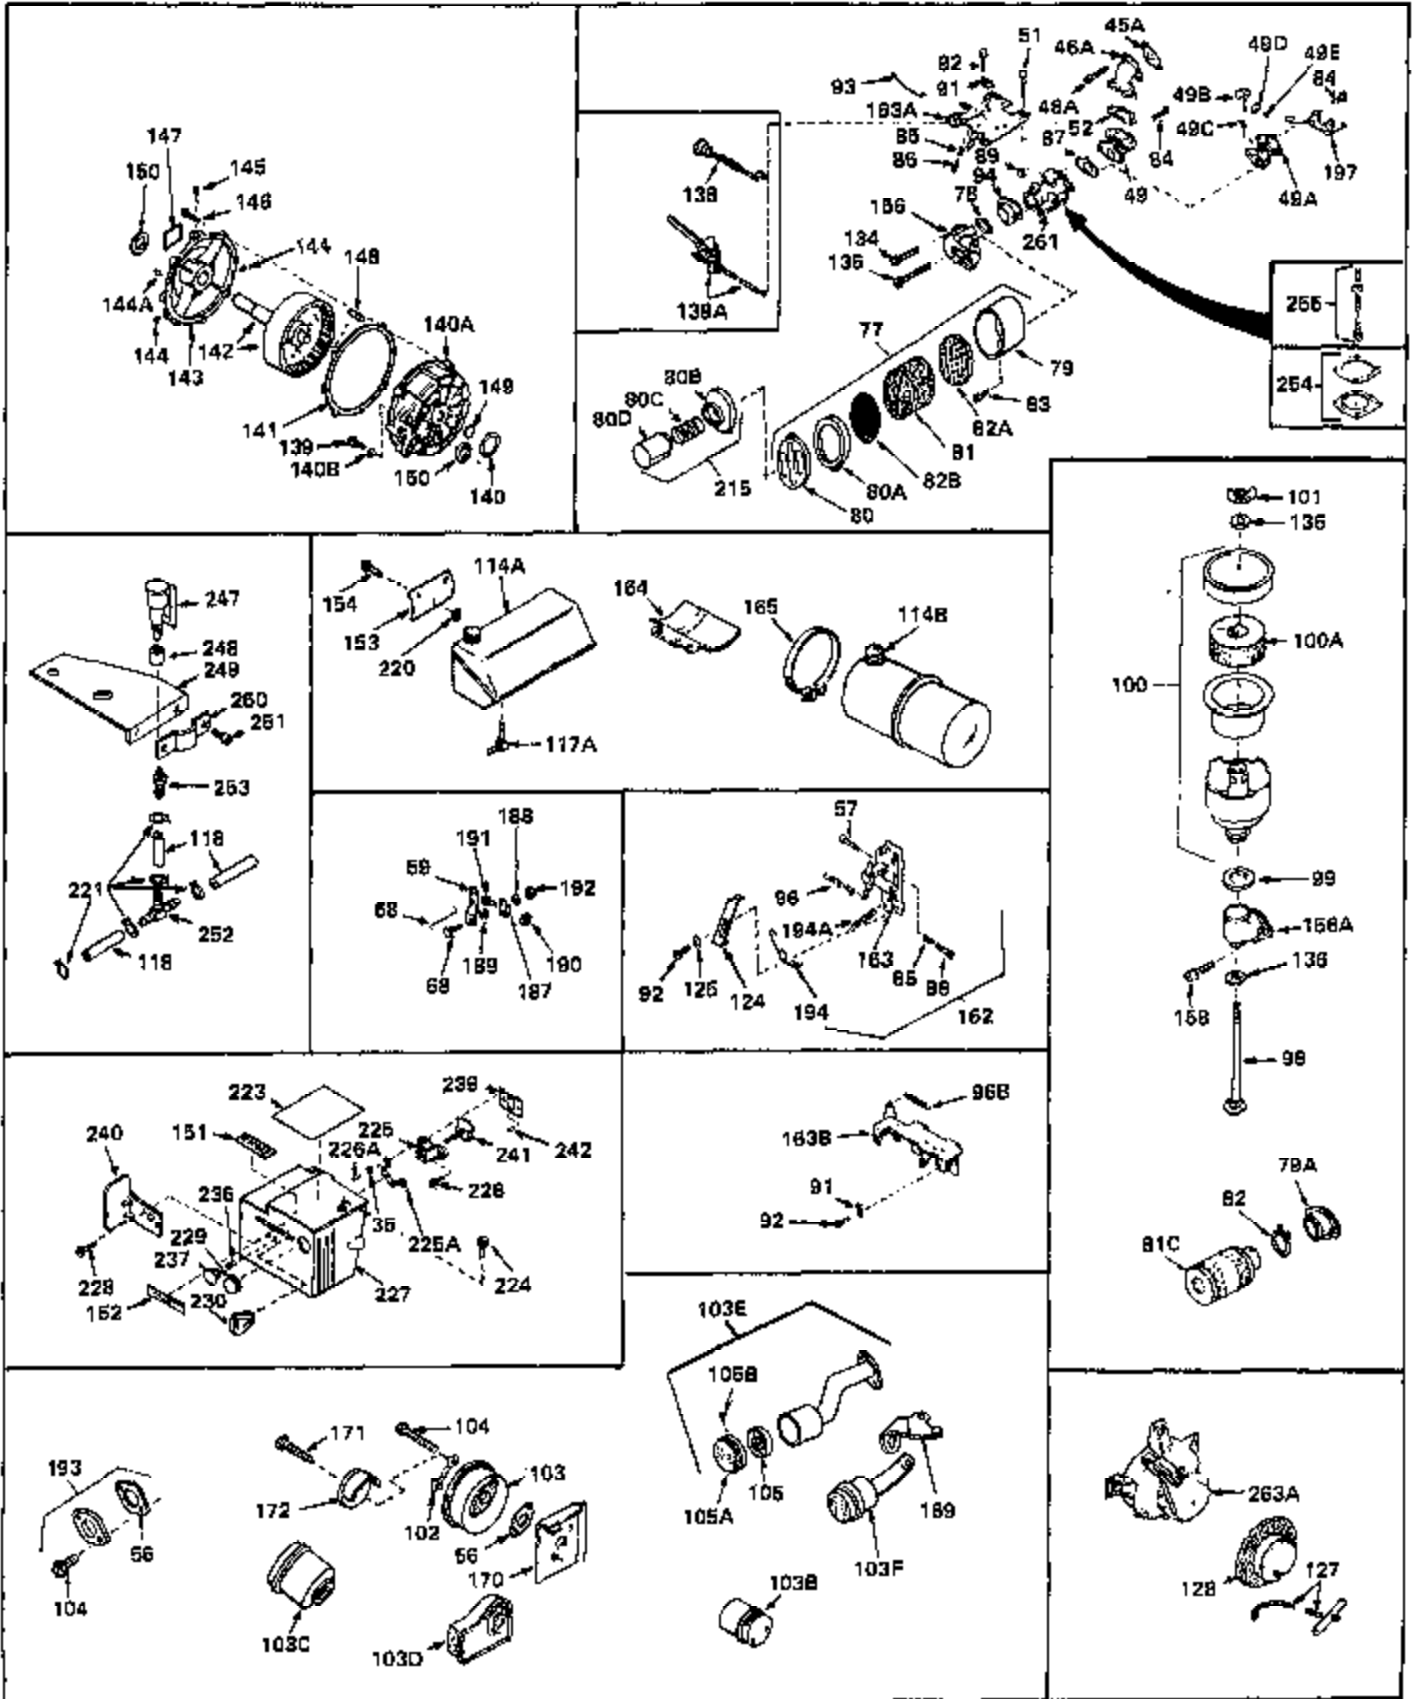

Engine Parts List #2

Ref #	Part Number	Qty	Description
36	8269	0	Washer
45A	30188	0	Gasket, Intake pipe
46A	31429	0	Pipe, Upper intake
48A	650451	0	Screw
49	31430	0	Pipe, Lower intake
51	650454	0	Screw, Fil. flex hd. 1/4-20 x 3/4
52	31340	0	Gasket, Intake pipe
56	30081	0	Gasket, Exhaust
57	28942	0	Screw
57	30091	0	Screw, Hex slotted washer hd., 8-32 x 1/2
57	30200	0	Screw
59	31336	0	Lever, Governor
68	650548	0	Screw, Hex washer hd., 8-32 x 5/16
77	31545	0	Cleaner Assy., Air
78	27272	0	Gasket, Air cleaner
80C	450150	0	Spring, Pre-cleaner
80D	450124	0	Bag, Pre-cleaner
80B	31612	0	Cover, Air cleaner
81	29961	0	Element, Air cleaner
82A	29962	0	Screen, Air cleaner
83	28820	0	Screw
83	650163	0	Screw, Fil. hd. Sems, 10-32 x 7/8
83	650399	0	Screw, Phil. fil. hd. Sems, 10-32 x 5/8
83	650709	0	Screw
84	30564	0	Screw
84	6201	0	Screw
84	6202	0	Screw
84	650551	0	Screw, Hex hd. cap, 1/4-28 x 1-1/4
85	28564	0	Spring, Compression
85	31342	0	Spring, Compression
85	32924	0	Spring, Compression
86	29500	0	Screw, Fil. hd. mach., Sems, 8-32 x 3/4
86	650549	0	Screw
86	650688	0	Screw, Hex hd., 10-32 x 1-5/16" (Drilled
87	31688	0	Gasket, Carburetor (1/8 thick)
89	29752	0	Nut
91	27793	0	Clip, Conduit
92	28942	0	Screw
93	32137	0	Link, Control
96	31349	0	Spring, Extension
101	9577	0	Nut, Wing, 10-24
102	30083	0	Plate, Locking
103F	33288	0	Muffler
103D	32667	0	Muffler
104	27182	0	Screw, Hex hd. cap, 1/4-20 x 3-3/8
104	650253	0	Screw, Hex hd. cap, 1/4-20 x 2-1/4
104	650327	0	Screw, Fil slotted hd. Sems, 114-20 x 2-1/2
104	650493	0	Screw, Hex hd. Sems, 1/4-20 x 1-3/4
104	650561	0	Screw
104	650599	0	Screw, Hex hd. cap, Sems, 1/4-20 x 1-1/2
104	650795	0	Screw, Hex hd. cap, Sems, 1/4-20 x 2-5/16
105A	33172	0	Cover, Muffler
105	33171	0	Screen, Muffler
105B	650578	0	Screw
117A	28584	0	Strainer & Elbow
118	29774	0	Line, Fuel (Braided 8.25")
118	30705	0	Line, Fuel (Braided 16")
118	30962	0	Line, Fuel (Braided 32")