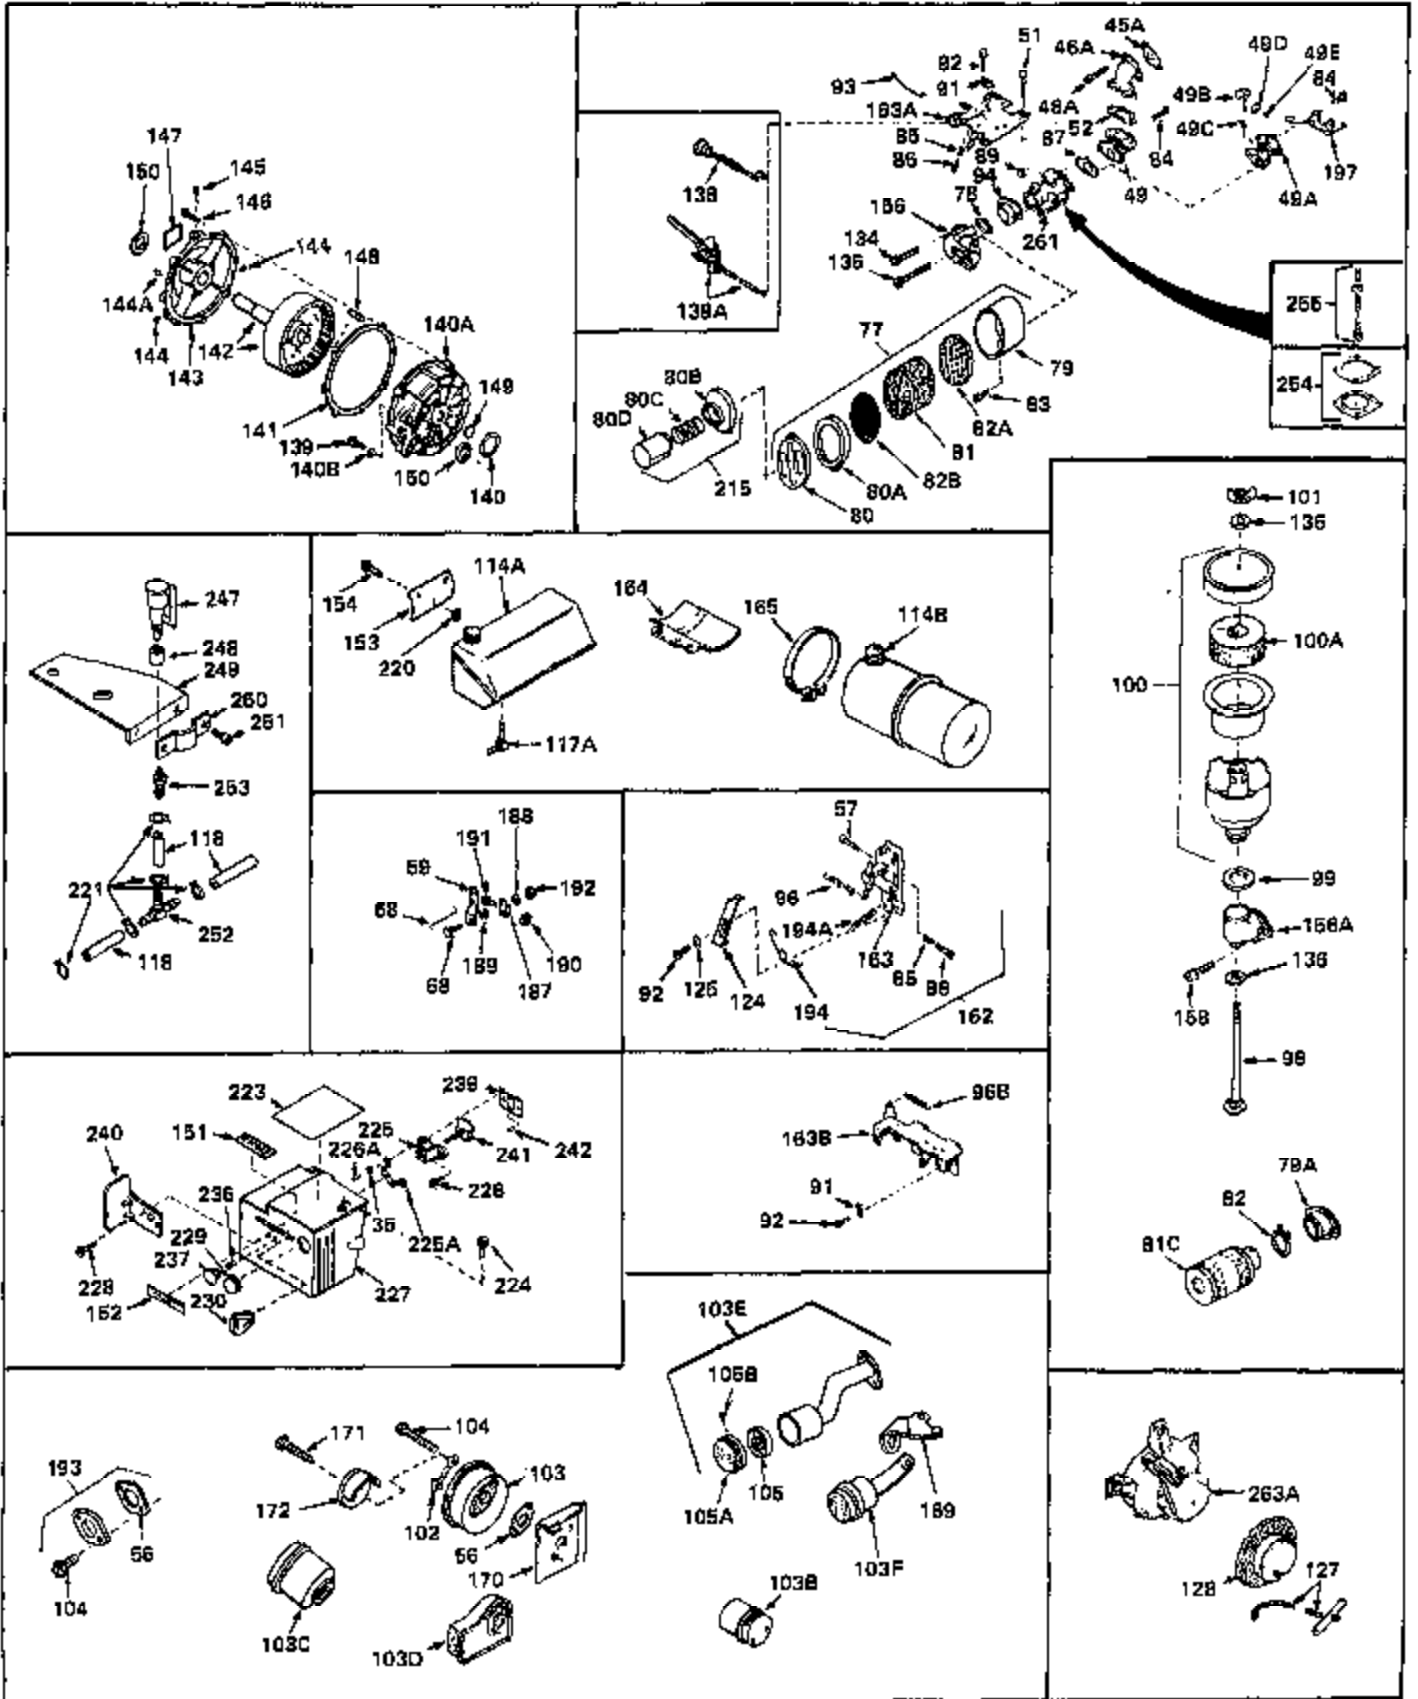

Engine Parts List #2

Ref #	Part Number	Qty	Description
36	8269	0	Washer
45A	30188	0	Gasket, Intake pipe
48A	650451	0	Screw
51	650454	0	Screw, Fil. flex hd. 1/4-20 x 3/4
57	28942	0	Screw
57	30091	0	Screw, Hex slotted washer hd., 8-32 x 1/2
57	30200	0	Screw
59	31510	0	Lever, Governor
68	650548	0	Screw, Hex washer hd., 8-32 x 5/16
77	31545	0	Cleaner Assy., Air
78	27272	0	Gasket, Air cleaner
80C	450150	0	Spring, Pre-cleaner
80D	450124	0	Bag, Pre-cleaner
82A	29962	0	Screen, Air cleaner
83	650163	0	Screw, Fil. hd. Sems, 10-32 x 7/8
83	650399	0	Screw, Phil. fil. hd. Sems, 10-32 x 5/8
83	650709	0	Screw
83	28820	0	Screw
84	30564	0	Screw
84	6201	0	Screw
84	6202	0	Screw
84	650551	0	Screw, Hex hd. cap, 1/4-28 x 1-1/4
85	28564	0	Spring, Compression
85	31342	0	Spring, Compression
85	32924	0	Spring, Compression
86	29500	0	Screw, Fil. hd. mach., Sems, 8-32 x 3/4
86	650549	0	Screw
86	650688	0	Screw, Hex hd., 10-32 x 1-5/16" (Drilled
87	26756	0	Gasket, Carburetor
89	29752	0	Nut
91	27793	0	Clip, Conduit
92	28942	0	Screw
101	9577	0	Nut, Wing, 10-24
102	30083	0	Plate, Locking
103F	33288	0	Muffler
104	27182	0	Screw, Hex hd. cap, 1/4-20 x 3-3/8
104	650253	0	Screw, Hex hd. cap, 1/4-20 x 2-1/4
104	650327	0	Screw, Fil slotted hd. Sems, 114-20 x 2-1/2
104	650493	0	Screw, Hex hd. Sems, 1/4-20 x 1-3/4
104	650561	0	Screw
104	650599	0	Screw, Hex hd. cap, Sems, 1/4-20 x 1-1/2
104	650795	0	Screw, Hex hd. cap, Sems, 1/4-20 x 2-5/16
105A	33172	0	Cover, Muffler
105	33171	0	Screen, Muffler
105B	650578	0	Screw
117A	28584	0	Strainer & Elbow
118	29774	0	Line, Fuel (Braided 8.25")
118	30705	0	Line, Fuel (Braided 16")
118	30962	0	Line, Fuel (Braided 32")
134	650163	0	Screw, Fil. hd. Sems, 10-32 x 7/8
135	650520	0	Screw
135	650544	0	Screw, Pan flex hd., 10-24 x 7/8
136	27183	0	Washer, Fiber
136	31905	0	Washer, Paper
138	30985	0	Control, Throttle
138A	24522	0	Control, Throttle
139	28454	0	Screw
140	28451	0	Gasket, Housing