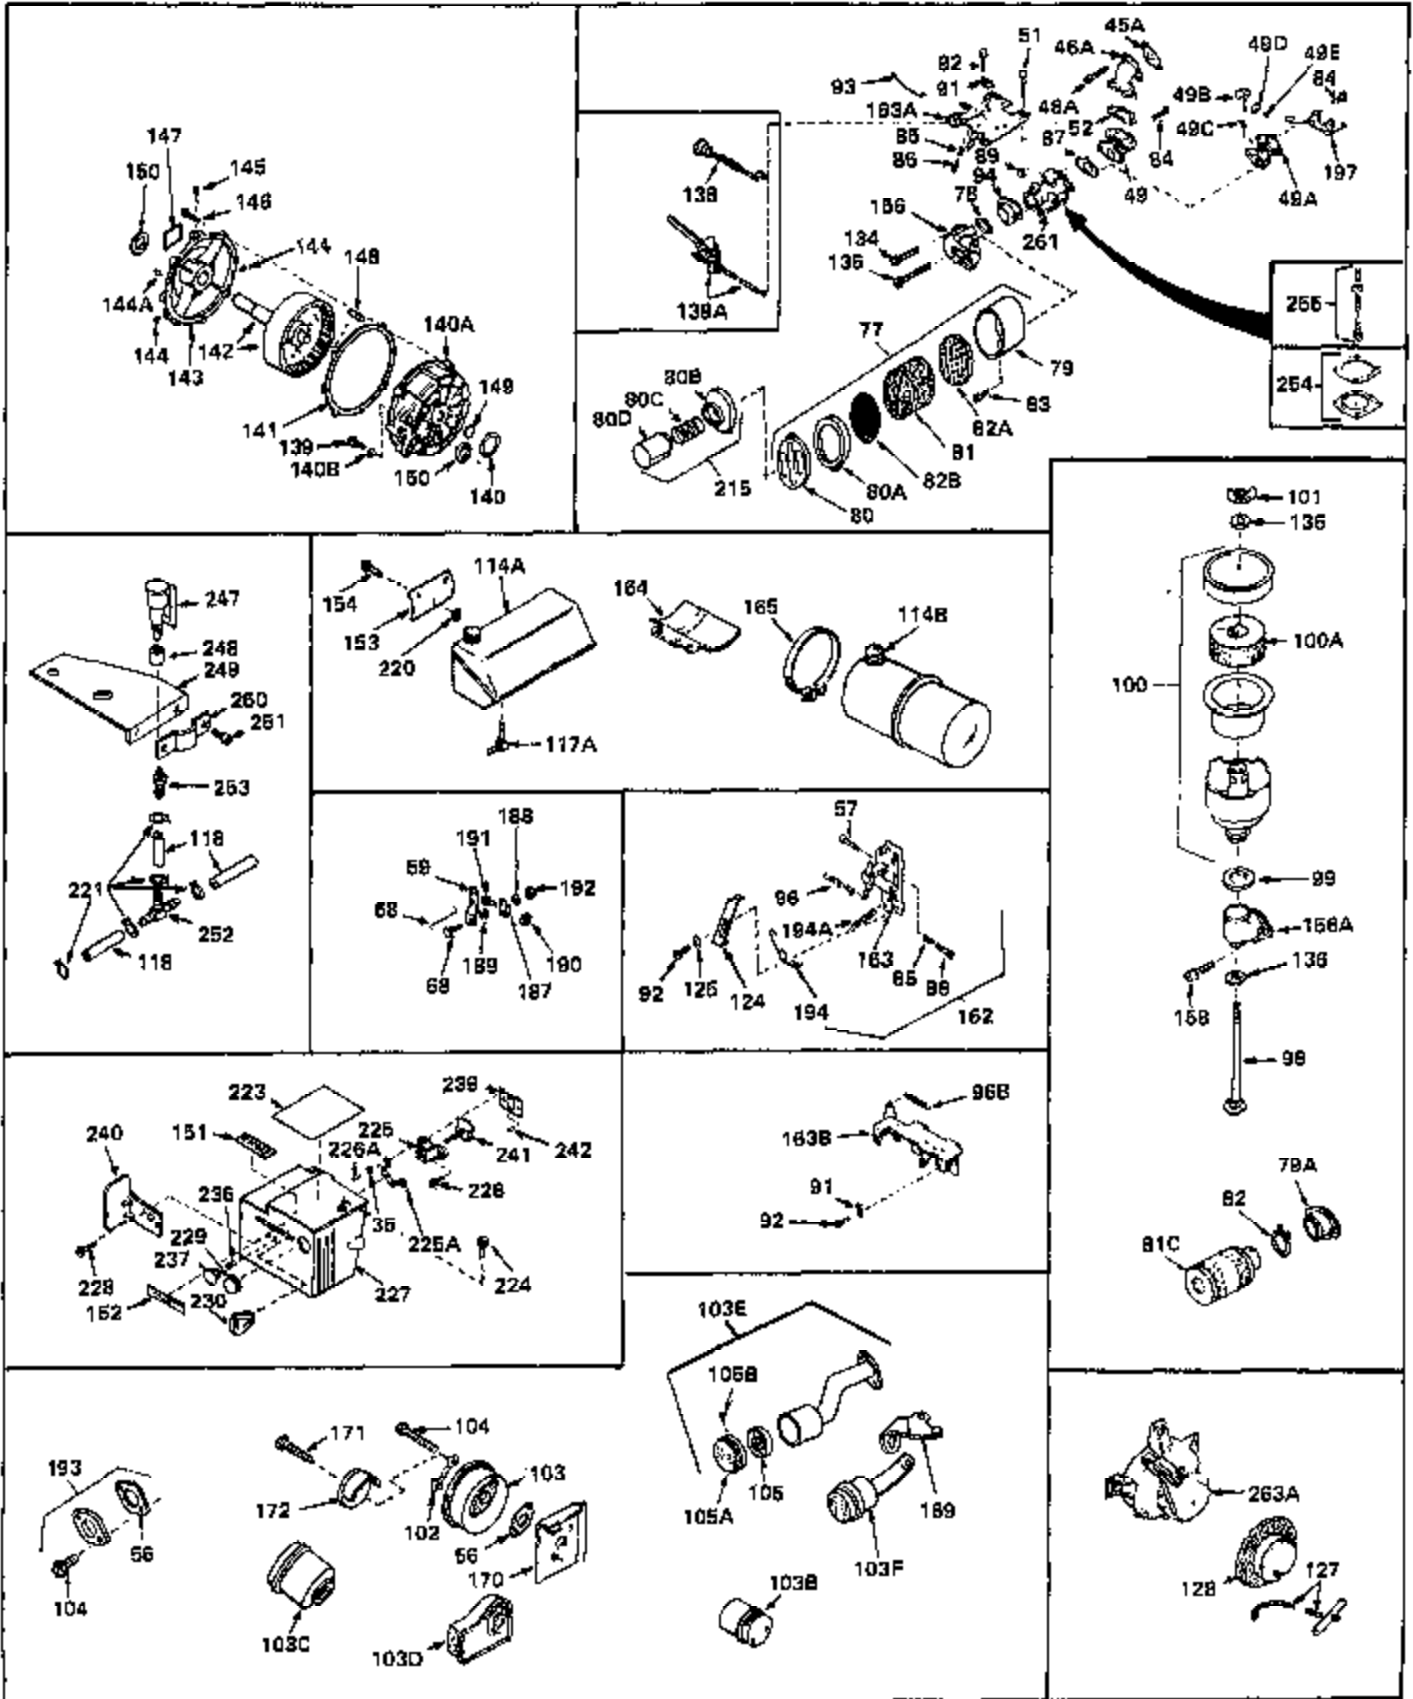

Engine Parts List #1

Ref #	Part Number	Qty	Description
231	30968	0	Nipple, Oil (2-1/2")
231	32678	0	Nipple, Oil drain
232	30969	0	Cap, Oil drain
233	28250	0	Decal, H.P. (3 H.P.)
233	30077	0	Decal, H.P. (3-1/2 H.P.)
233	31427	0	Decal, H.P. (2-1/2 H.P.)
234A	590416	0	Cup, Starter
234	590417	0	Screen, Starter cup
235	28942	0	Screw
235	30200	0	Screw
238	28545	0	Grommet, Plastic
243	30879	0	Bracket, Toggle switch
244	610164	0	Switch, Toggle
257	631021	0	Inlet Needle, Seat & Clip Assy.
259	30547A	0	Contact Assy., Breaker
260	30548A	0	Condenser
261A	631070A	0	Carburetor
262	610690A	0	Magneto, Tecumseh
263	590420	0	Starter, Rewind
264	33233	0	Gasket Set