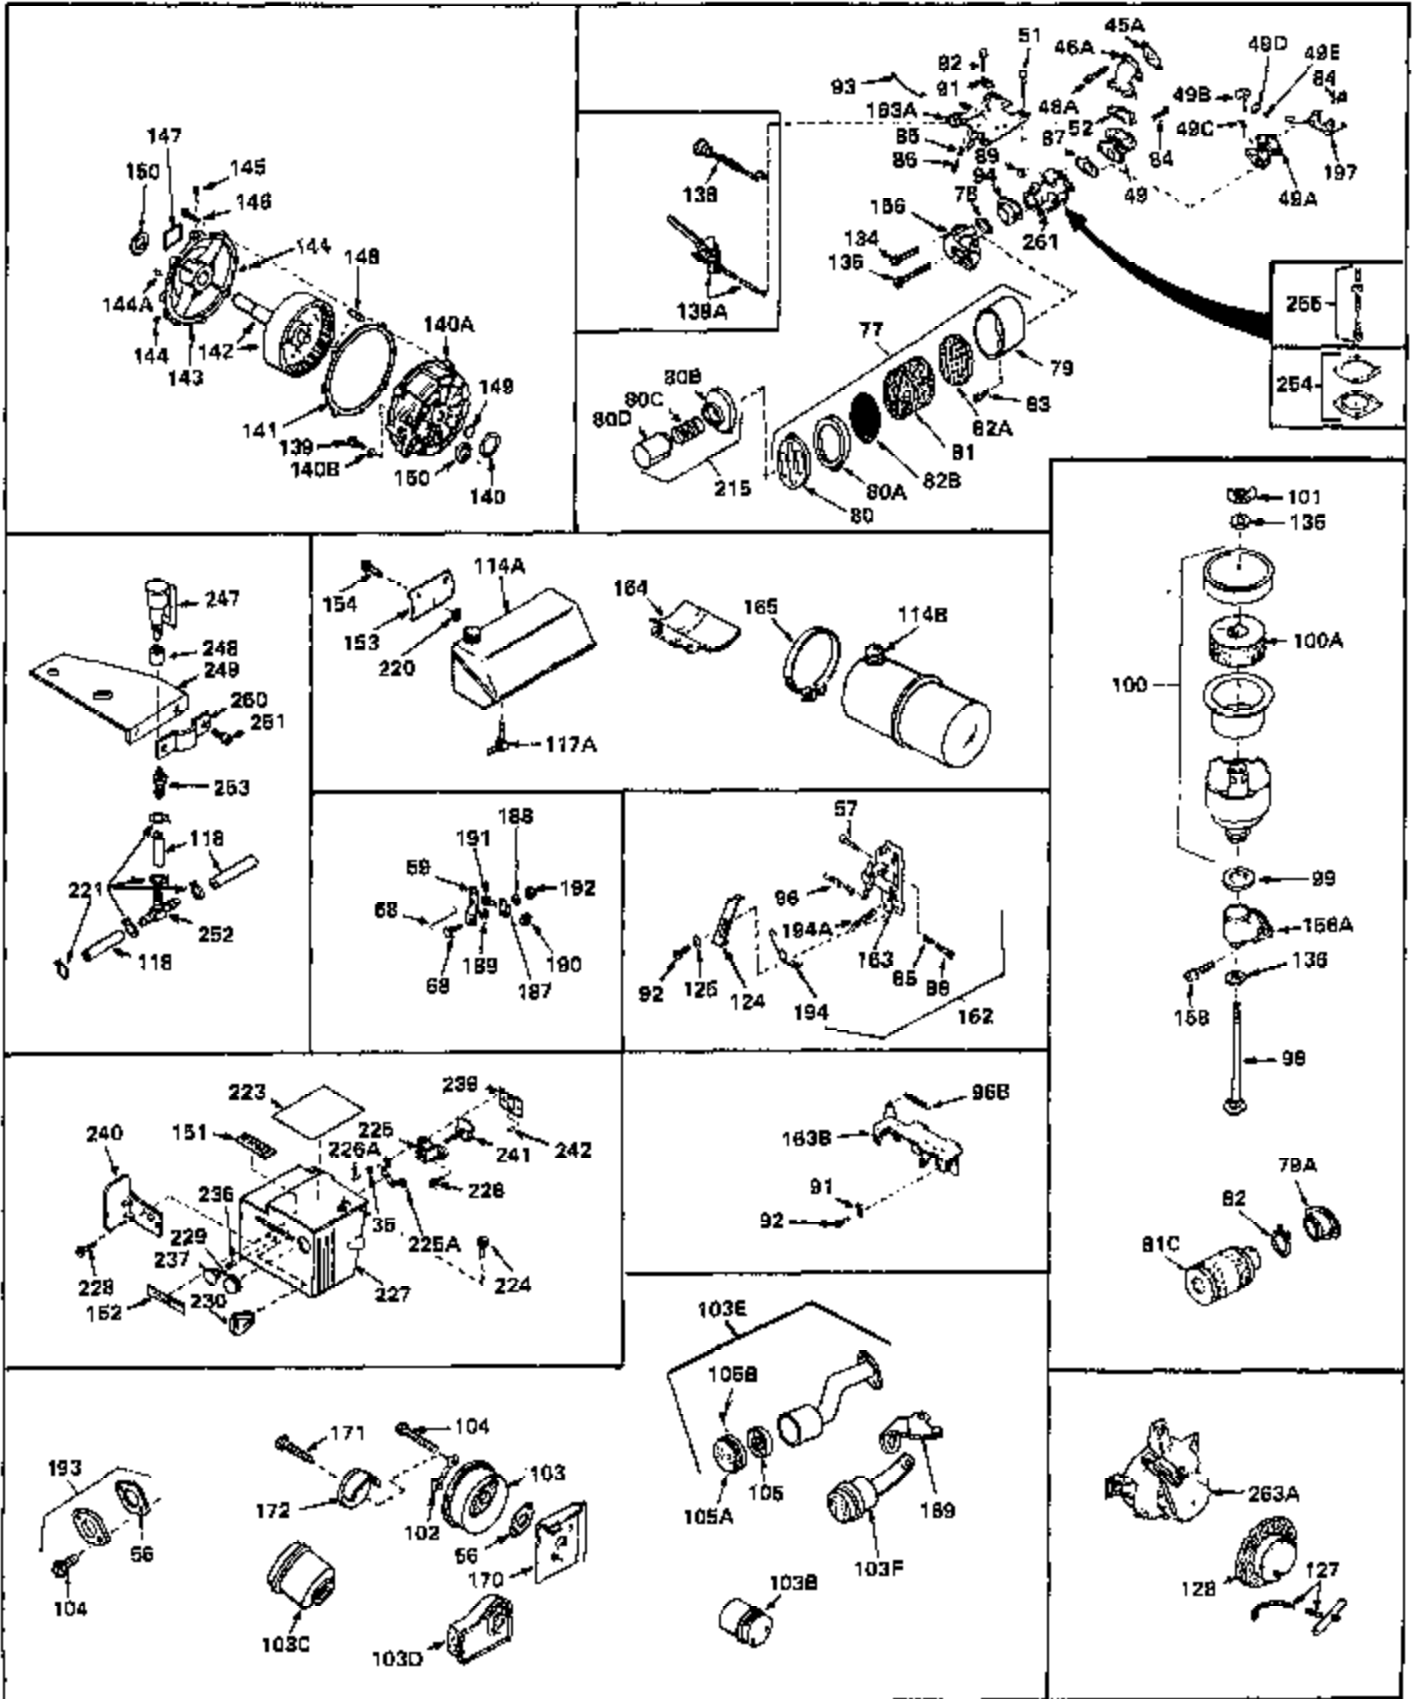

Engine Parts List #2

Ref #	Part Number	Qty	Description
36	8269	0	Washer
45A	30188	0	Gasket, Intake pipe
48A	650451	0	Screw
51	650454	0	Screw, Fil. flex hd. 1/4-20 x 3/4
56	33170	0	Gasket, Exhaust
57	28942	0	Screw
57	30091	0	Screw, Hex slotted washer hd., 8-32 x 1/2
57	30200	0	Screw
59	31510	0	Lever, Governor
68	650548	0	Screw, Hex washer hd., 8-32 x 5/16
77	31545	0	Cleaner Assy., Air
78	27272	0	Gasket, Air cleaner
80D	450124	0	Bag, Pre-cleaner
80C	450150	0	Spring, Pre-cleaner
82A	29962	0	Screen, Air cleaner
83	28820	0	Screw
83	650163	0	Screw, Fil. hd. Sems, 10-32 x 7/8
83	650399	0	Screw, Phil. fil. hd. Sems, 10-32 x 5/8
83	650709	0	Screw
84	30564	0	Screw
84	6201	0	Screw
84	6202	0	Screw
84	650551	0	Screw, Hex hd. cap, 1/4-28 x 1-1/4
85	28564	0	Spring, Compression
85	31342	0	Spring, Compression
85	32924	0	Spring, Compression
86	29500	0	Screw, Fil. hd. mach., Sems, 8-32 x 3/4
86	650549	0	Screw
86	650688	0	Screw, Hex hd., 10-32 x 1-5/16" (Drilled
87	26756	0	Gasket, Carburetor
89	29752	0	Nut
91	27793	0	Clip, Conduit
92	28942	0	Screw
96B	31426	0	Spring, Extension
101	9577	0	Nut, Wing, 10-24
102	30083	0	Plate, Locking
103F	33288	0	Muffler
103E	33126A	0	Muffler
104	27182	0	Screw, Hex hd. cap, 1/4-20 x 3-3/8
104	650253	0	Screw, Hex hd. cap, 1/4-20 x 2-1/4
104	650327	0	Screw, Fil slotted hd. Sems, 114-20 x 2-1/2
104	650493	0	Screw, Hex hd. Sems, 1/4-20 x 1-3/4
104	650561	0	Screw
104	650599	0	Screw, Hex hd. cap, Sems, 1/4-20 x 1-1/2
104	650795	0	Screw, Hex hd. cap, Sems, 1/4-20 x 2-5/16
105A	33172	0	Cover, Muffler
105	33171	0	Screen, Muffler
105B	650578	0	Screw
117A	28584	0	Strainer & Elbow
118	29774	0	Line, Fuel (Braided 8.25")
118	30705	0	Line, Fuel (Braided 16")
118	30962	0	Line, Fuel (Braided 32")
127	590343	0	Rope & Handle Assy., Starter
128	30892	0	Pulley, Rope starter
134	650163	0	Screw, Fil. hd. Sems, 10-32 x 7/8
135	650520	0	Screw
135	650544	0	Screw, Pan flex hd., 10-24 x 7/8
136	27183	0	Washer, Fiber