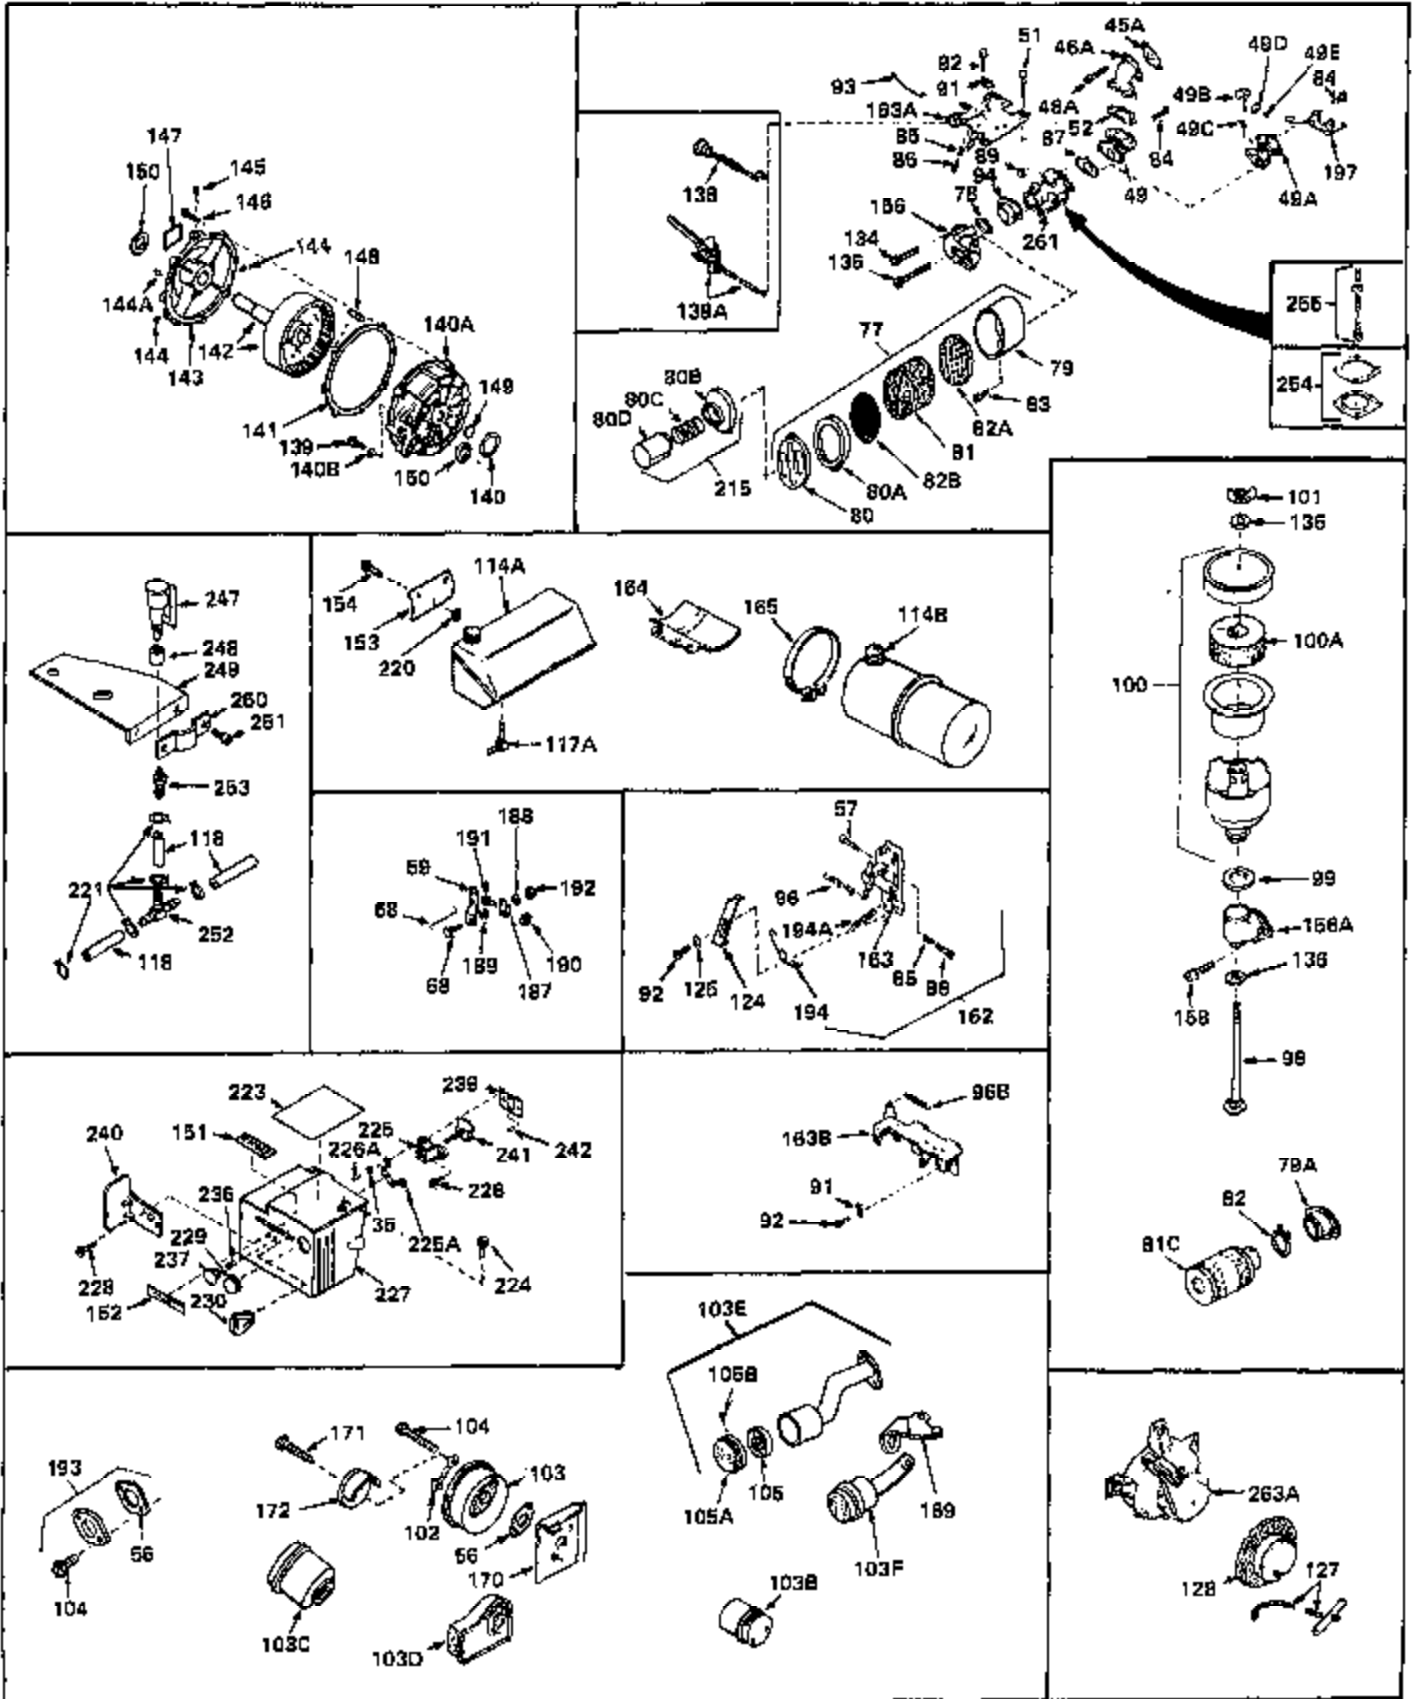

Engine Parts List #2

Ref #	Part Number	Qty	Description
36	8269	0	Washer
45A	30188	0	Gasket, Intake pipe
48A	650451	0	Screw
51	650454	0	Screw, Fil. flex hd. 1/4-20 x 3/4
57	28942	0	Screw
57	30091	0	Screw, Hex slotted washer hd., 8-32 x 1/2
57	30200	0	Screw
59	31510	0	Lever, Governor
68	650548	0	Screw, Hex washer hd., 8-32 x 5/16
77	31545	0	Cleaner Assy., Air
78	27272	0	Gasket, Air cleaner
80C	450150	0	Spring, Pre-cleaner
80D	450124	0	Bag, Pre-cleaner
82A	29962	0	Screen, Air cleaner
83	650399	0	Screw, Phil. fil. hd. Sems, 10-32 x 5/8
83	650709	0	Screw
83	28820	0	Screw
83	650163	0	Screw, Fil. hd. Sems, 10-32 x 7/8
84	30564	0	Screw
84	6201	0	Screw
84	6202	0	Screw
84	650551	0	Screw, Hex hd. cap, 1/4-28 x 1-1/4
85	28564	0	Spring, Compression
85	31342	0	Spring, Compression
85	32924	0	Spring, Compression
86	29500	0	Screw, Fil. hd. mach., Sems, 8-32 x 3/4
86	650549	0	Screw
86	650688	0	Screw, Hex hd., 10-32 x 1-5/16" (Drilled
87	26756	0	Gasket, Carburetor
89	29752	0	Nut
91	27793	0	Clip, Conduit
92	28942	0	Screw
101	9577	0	Nut, Wing, 10-24
102	30083	0	Plate, Locking
103F	33288	0	Muffler
104	27182	0	Screw, Hex hd. cap, 1/4-20 x 3-3/8
104	650253	0	Screw, Hex hd. cap, 1/4-20 x 2-1/4
104	650327	0	Screw, Fil slotted hd. Sems, 114-20 x 2-1/2
104	650493	0	Screw, Hex hd. Sems, 1/4-20 x 1-3/4
104	650561	0	Screw
104	650599	0	Screw, Hex hd. cap, Sems, 1/4-20 x 1-1/2
104	650795	0	Screw, Hex hd. cap, Sems, 1/4-20 x 2-5/16
105A	33172	0	Cover, Muffler
105	33171	0	Screen, Muffler
105B	650578	0	Screw
117A	28584	0	Strainer & Elbow
118	29774	0	Line, Fuel (Braided 8.25")
118	30705	0	Line, Fuel (Braided 16")
118	30962	0	Line, Fuel (Braided 32")
134	650163	0	Screw, Fil. hd. Sems, 10-32 x 7/8
135	650520	0	Screw
135	650544	0	Screw, Pan flex hd., 10-24 x 7/8
136	27183	0	Washer, Fiber
136	31905	0	Washer, Paper
138A	24522	0	Control, Throttle
138	30985	0	Control, Throttle
139	28454	0	Screw
140B	8274	0	Lockwasher