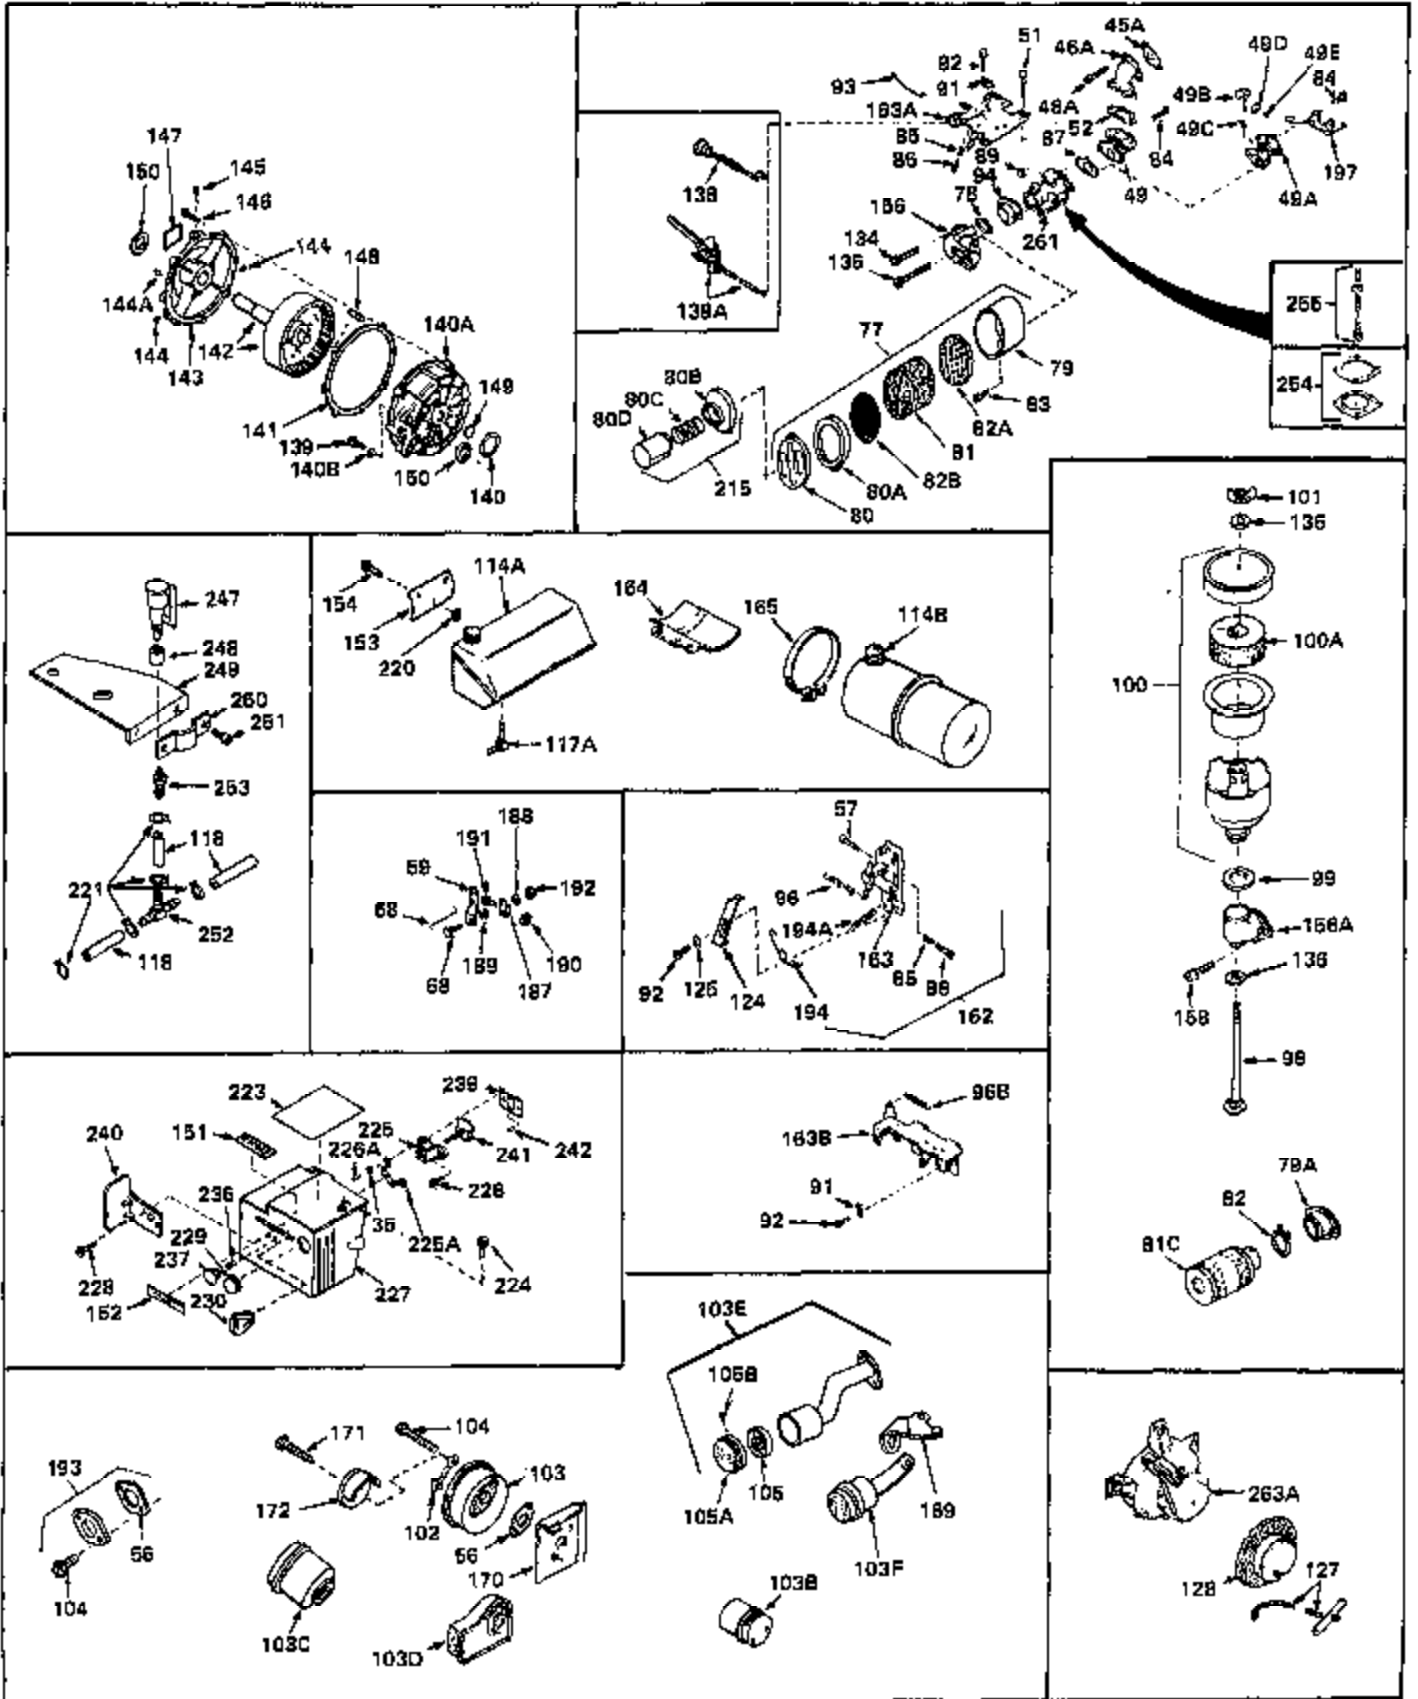

Engine Parts List #2

Ref #	Part Number	Qty	Description
36	8269	0	Washer
45A	30188	0	Gasket, Intake pipe
48A	650451	0	Screw
51	650454	0	Screw, Fil. flex hd. 1/4-20 x 3/4
57	28942	0	Screw
57	30091	0	Screw, Hex slotted washer hd., 8-32 x 1/2
57	30200	0	Screw
59	31510	0	Lever, Governor
68	650548	0	Screw, Hex washer hd., 8-32 x 5/16
77	31545	0	Cleaner Assy., Air
78	27272	0	Gasket, Air cleaner
80D	450124	0	Bag, Pre-cleaner
80C	450150	0	Spring, Pre-cleaner
82A	29962	0	Screen, Air cleaner
83	650163	0	Screw, Fil. hd. Sems, 10-32 x 7/8
83	650399	0	Screw, Phil. fil. hd. Sems, 10-32 x 5/8
83	650709	0	Screw
83	28820	0	Screw
84	30564	0	Screw
84	6201	0	Screw
84	6202	0	Screw
84	650551	0	Screw, Hex hd. cap, 1/4-28 x 1-1/4
85	28564	0	Spring, Compression
85	31342	0	Spring, Compression
85	32924	0	Spring, Compression
86	29500	0	Screw, Fil. hd. mach., Sems, 8-32 x 3/4
86	650549	0	Screw
86	650688	0	Screw, Hex hd., 10-32 x 1-5/16" (Drilled
87	26756	0	Gasket, Carburetor
89	29752	0	Nut
91	27793	0	Clip, Conduit
92	28942	0	Screw
96B	31426	0	Spring, Extension
98	650622	0	Bolt, Air cleaner
101	9577	0	Nut, Wing, 10-24
102	30083	0	Plate, Locking
103F	33288	0	Muffler
104	27182	0	Screw, Hex hd. cap, 1/4-20 x 3-3/8
104	650253	0	Screw, Hex hd. cap, 1/4-20 x 2-1/4
104	650327	0	Screw, Fil slotted hd. Sems, 114-20 x 2-1/2
104	650493	0	Screw, Hex hd. Sems, 1/4-20 x 1-3/4
104	650561	0	Screw
104	650599	0	Screw, Hex hd. cap, Sems, 1/4-20 x 1-1/2
104	650795	0	Screw, Hex hd. cap, Sems, 1/4-20 x 2-5/16
105A	33172	0	Cover, Muffler
105	33171	0	Screen, Muffler
105B	650578	0	Screw
117A	28584	0	Strainer & Elbow
118	29774	0	Line, Fuel (Braided 8.25")
118	30705	0	Line, Fuel (Braided 16")
118	30962	0	Line, Fuel (Braided 32")
134	650163	0	Screw, Fil. hd. Sems, 10-32 x 7/8
135	650520	0	Screw
135	650544	0	Screw, Pan flex hd., 10-24 x 7/8
136	27183	0	Washer, Fiber
136	31905	0	Washer, Paper
138A	24522	0	Control, Throttle
138	30985	0	Control, Throttle