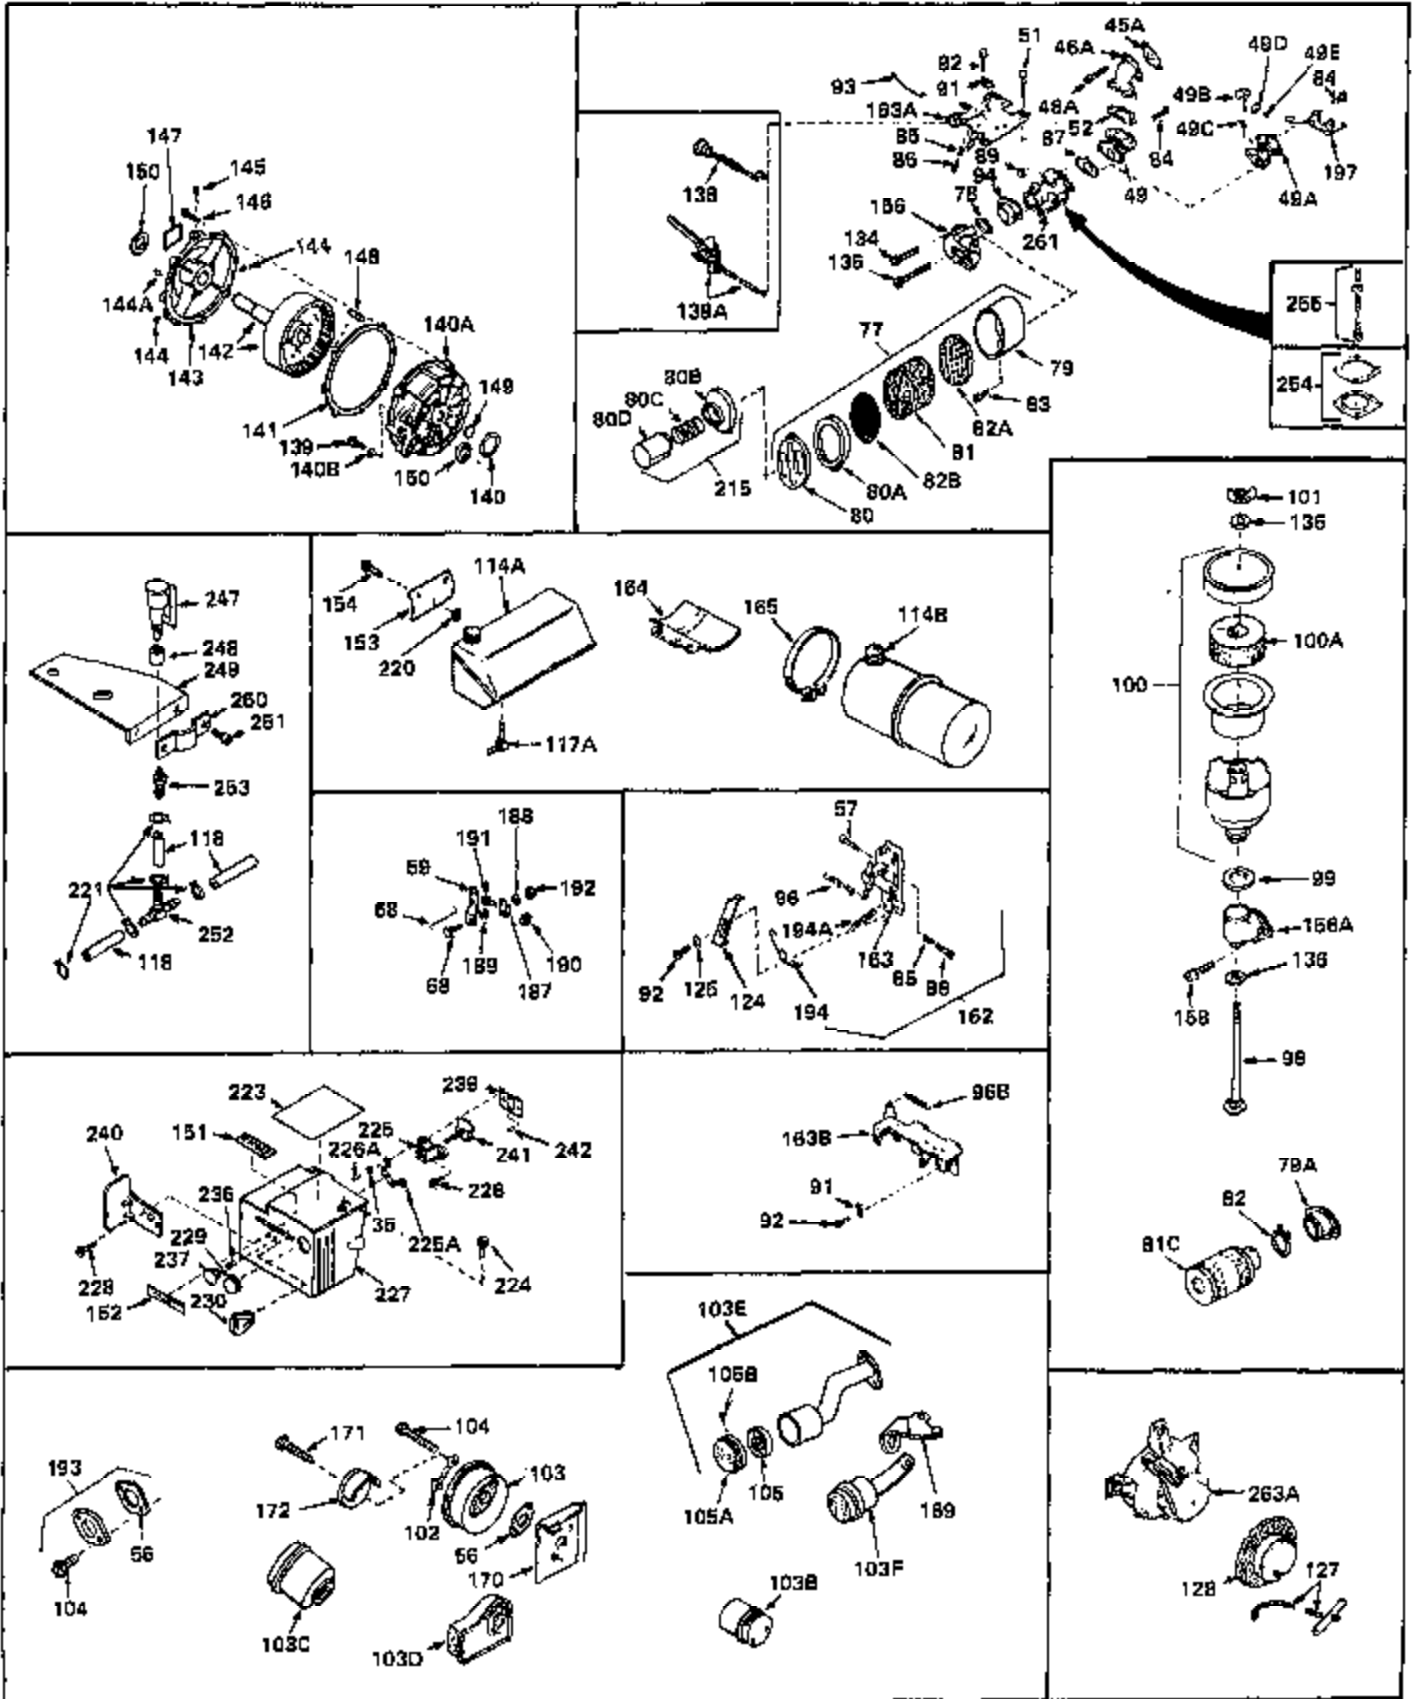

Ref #	Part Number	Qty	Description
36	8269	0	Washer
45A	30188	0	Gasket, Intake pipe
48A	650451	0	Screw
51	650454	0	Screw, Fil. flex hd. 1/4-20 x 3/4
56	33170	0	Gasket, Exhaust
57	28942	0	Screw
57	30091	0	Screw, Hex slotted washer hd., 8-32 x 1/2
57	30200	0	Screw
59	31510	0	Lever, Governor
68	650548	0	Screw, Hex washer hd., 8-32 x 5/16
77	31545	0	Cleaner Assy., Air
78	27272	0	Gasket, Air cleaner
80D	450124	0	Bag, Pre-cleaner
80C	450150	0	Spring, Pre-cleaner
82A	29962	0	Screen, Air cleaner
83	28820	0	Screw
83	650163	0	Screw, Fil. hd. Sems, 10-32 x 7/8
83	650399	0	Screw, Phil. fil. hd. Sems, 10-32 x 5/8
83	650709	0	Screw
84	30564	0	Screw
84	6201	0	Screw
84	6202	0	Screw
84	650551	0	Screw, Hex hd. cap, 1/4-28 x 1-1/4
85	28564	0	Spring, Compression
85	31342	0	Spring, Compression
85	32924	0	Spring, Compression
86	29500	0	Screw, Fil. hd. mach., Sems, 8-32 x 3/4
86	650549	0	Screw
86	650688	0	Screw, Hex hd., 10-32 x 1-5/16" (Drilled
87	26756	0	Gasket, Carburetor
89	29752	0	Nut
91	27793	0	Clip, Conduit
92	28942	0	Screw
96B	31426	0	Spring, Extension
101	9577	0	Nut, Wing, 10-24
102	30083	0	Plate, Locking
103F	33288	0	Muffler
103E	33126A	0	Muffler
104	27182	0	Screw, Hex hd. cap, 1/4-20 x 3-3/8
104	650253	0	Screw, Hex hd. cap, 1/4-20 x 2-1/4
104	650327	0	Screw, Fil slotted hd. Sems, 114-20 x 2-1/2
104	650493	0	Screw, Hex hd. Sems, 1/4-20 x 1-3/4
104	650561	0	Screw
104	650599	0	Screw, Hex hd. cap, Sems, 1/4-20 x 1-1/2
104	650795	0	Screw, Hex hd. cap, Sems, 1/4-20 x 2-5/16
105A	33172	0	Cover, Muffler
105	33171	0	Screen, Muffler
105B	650578	0	Screw
117A	28584	0	Strainer & Elbow
118	29774	0	Line, Fuel (Braided 8.25")
118	30705	0	Line, Fuel (Braided 16")
118	30962	0	Line, Fuel (Braided 32")
127	590343	0	Rope & Handle Assy., Starter
128	30892	0	Pulley, Rope starter
134	650163	0	Screw, Fil. hd. Sems, 10-32 x 7/8
135	650520	0	Screw
135	650544	0	Screw, Pan flex hd., 10-24 x 7/8
136	27183	0	Washer, Fiber