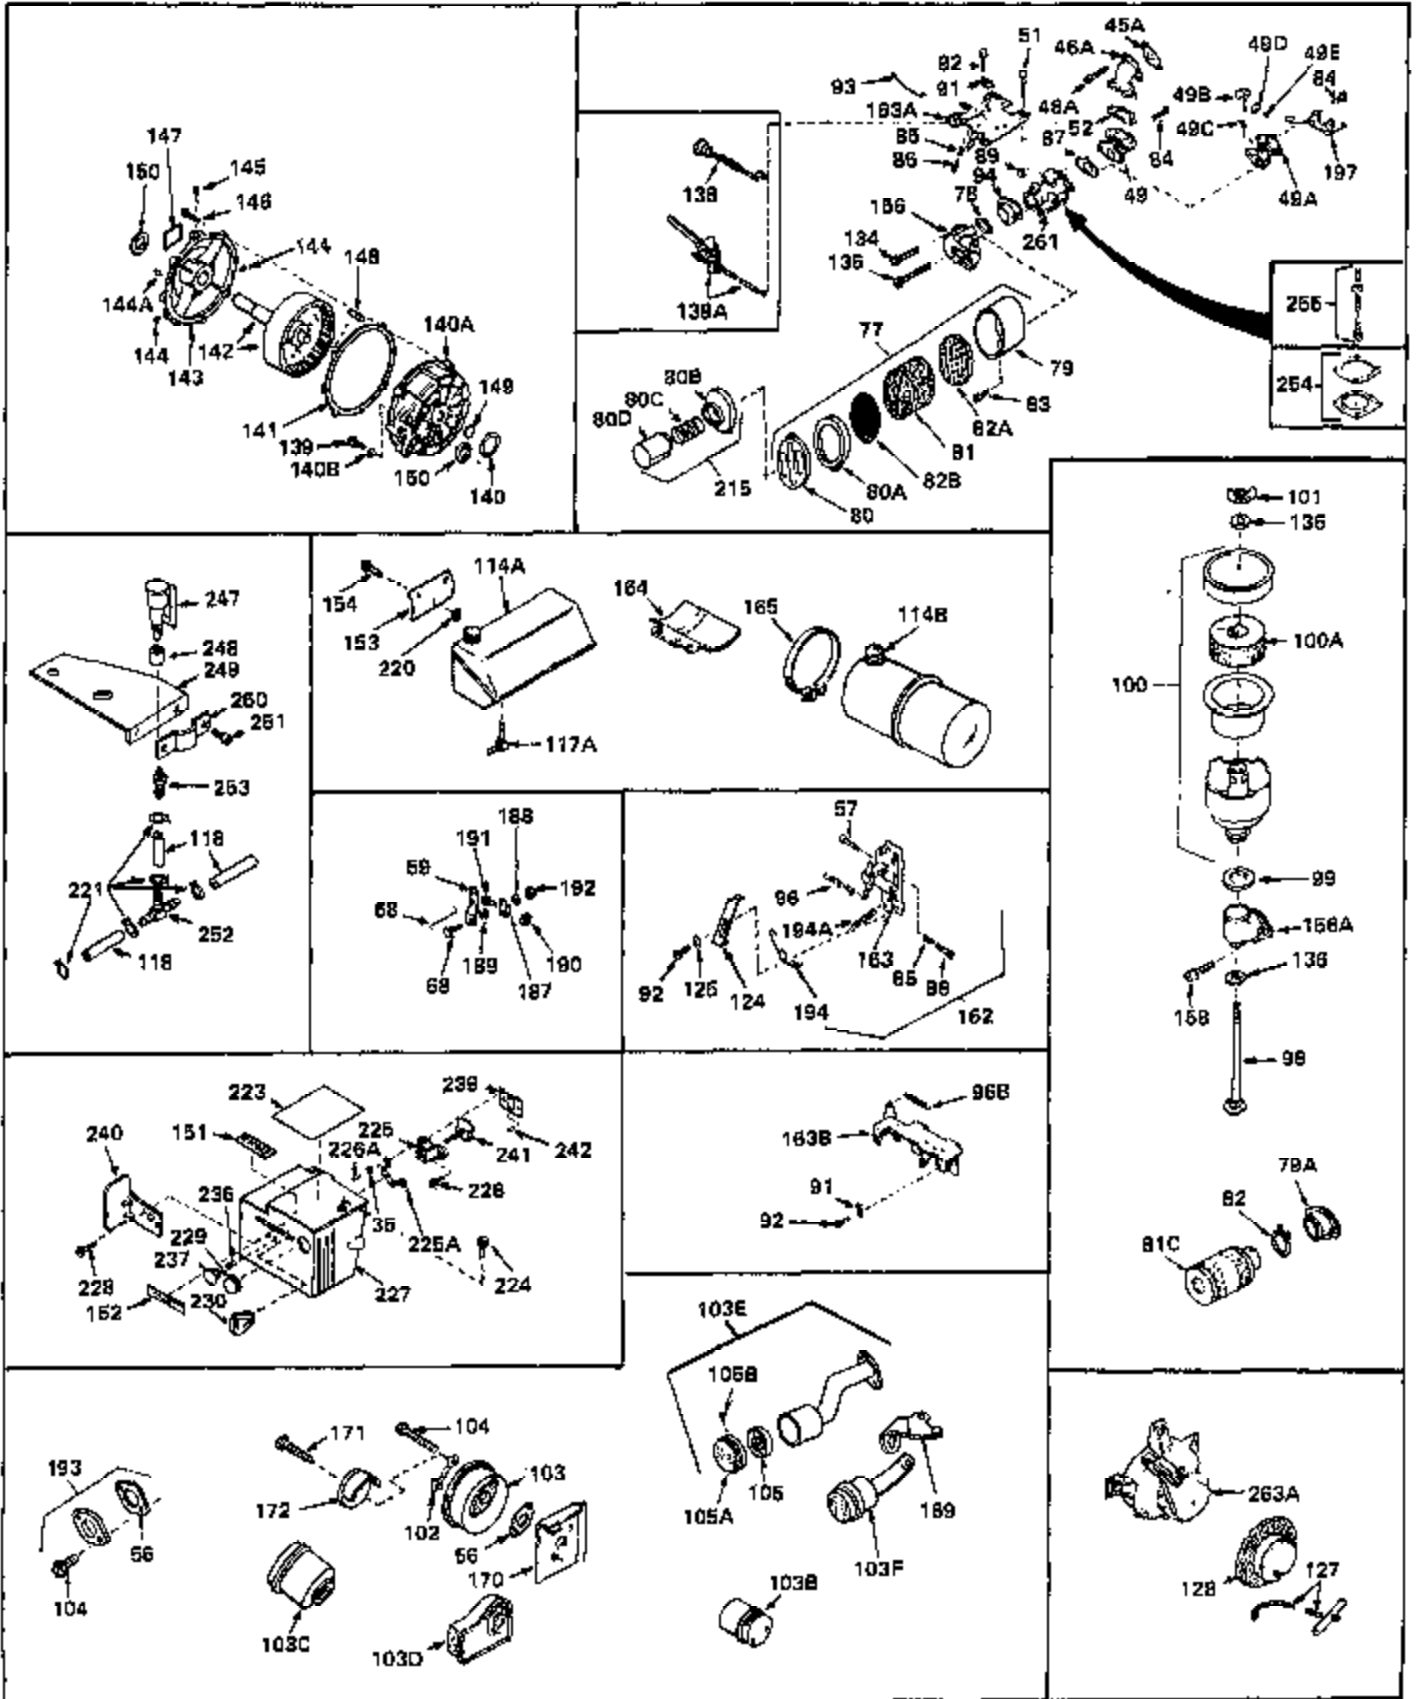

Engine Parts List #2

Ref #	Part Number	Qty	Description
36	8269	0	Washer
45A	30188	0	Gasket, Intake pipe
48A	650451	0	Screw
51	650454	0	Screw, Fil. flex hd. 1/4-20 x 3/4
57	28942	0	Screw
57	30091	0	Screw, Hex slotted washer hd., 8-32 x 1/2
57	30200	0	Screw
59	31510	0	Lever, Governor
68	650548	0	Screw, Hex washer hd., 8-32 x 5/16
77	31545	0	Cleaner Assy., Air
78	27272	0	Gasket, Air cleaner
79	450208	0	Body, Air cleaner
80C	450150	0	Spring, Pre-cleaner
80	32302	0	Cover, Air cleaner
80D	450124	0	Bag, Pre-cleaner
82A	29962	0	Screen, Air cleaner
83	28820	0	Screw
83	650163	0	Screw, Fil. hd. Sems, 10-32 x 7/8
83	650399	0	Screw, Phil. fil. hd. Sems, 10-32 x 5/8
83	650709	0	Screw
84	30564	0	Screw
84	6201	0	Screw
84	6202	0	Screw
84	650551	0	Screw, Hex hd. cap, 1/4-28 x 1-1/4
85	28564	0	Spring, Compression
85	31342	0	Spring, Compression
85	32924	0	Spring, Compression
86	29500	0	Screw, Fil. hd. mach., Sems, 8-32 x 3/4
86	650549	0	Screw
86	650688	0	Screw, Hex hd., 10-32 x 1-5/16" (Drilled
87	26756	0	Gasket, Carburetor
89	29752	0	Nut
91	27793	0	Clip, Conduit
92	28942	0	Screw
96B	31426	0	Spring, Extension
101	9577	0	Nut, Wing, 10-24
102	30083	0	Plate, Locking
103F	33288	0	Muffler
104	27182	0	Screw, Hex hd. cap, 1/4-20 x 3-3/8
104	650253	0	Screw, Hex hd. cap, 1/4-20 x 2-1/4
104	650327	0	Screw, Fil slotted hd. Sems, 114-20 x 2-1/2
104	650493	0	Screw, Hex hd. Sems, 1/4-20 x 1-3/4
104	650561	0	Screw
104	650599	0	Screw, Hex hd. cap, Sems, 1/4-20 x 1-1/2
104	650795	0	Screw, Hex hd. cap, Sems, 1/4-20 x 2-5/16
105A	33172	0	Cover, Muffler
105	33171	0	Screen, Muffler
105B	650578	0	Screw
117A	28584	0	Strainer & Elbow
118	29774	0	Line, Fuel (Braided 8.25")
118	30705	0	Line, Fuel (Braided 16")
118	30962	0	Line, Fuel (Braided 32")
134	650163	0	Screw, Fil. hd. Sems, 10-32 x 7/8
135	650520	0	Screw
135	650544	0	Screw, Pan flex hd., 10-24 x 7/8
136	27183	0	Washer, Fiber
136	31905	0	Washer, Paper
138A	24522	0	Control, Throttle