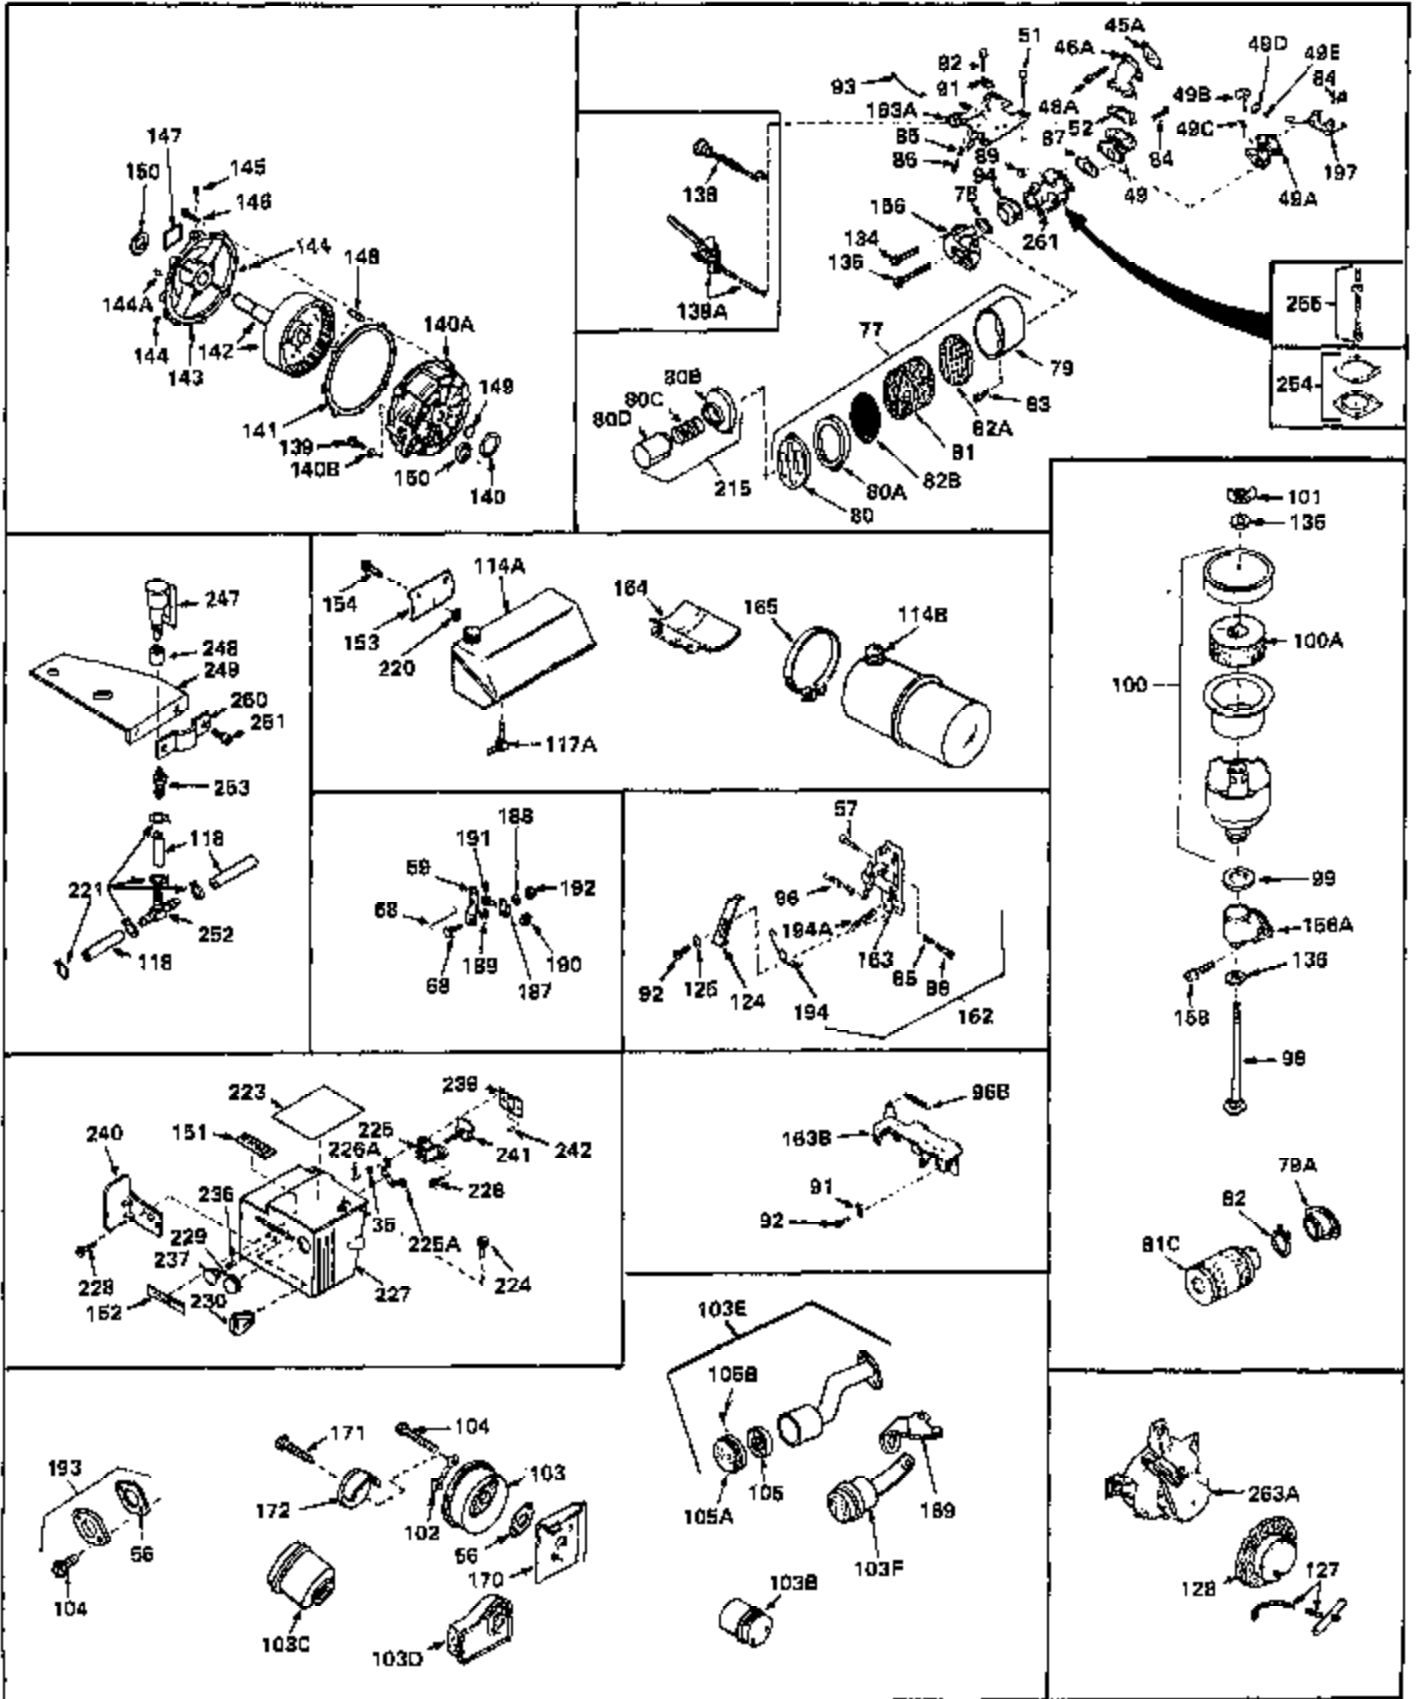

Engine Parts List #2

Ref #	Part Number	Qty	Description
36	8269	0	Washer
45A	30188	0	Gasket, Intake pipe
46A	31429	0	Pipe, Upper intake
48A	650451	0	Screw
49	31430	0	Pipe, Lower intake
51	650454	0	Screw, Fil. flex hd. 1/4-20 x 3/4
52	31340	0	Gasket, Intake pipe
56	30081	0	Gasket, Exhaust
57	28942	0	Screw
57	30091	0	Screw, Hex slotted washer hd., 8-32 x 1/2
57	30200	0	Screw
59	31336	0	Lever, Governor
68	650548	0	Screw, Hex washer hd., 8-32 x 5/16
77	31545	0	Cleaner Assy., Air
78	27272	0	Gasket, Air cleaner
79	31312	0	Body, Air cleaner
80	30585	0	Cover, Air cleaner
80D	450124	0	Bag, Pre-cleaner
80C	450150	0	Spring, Pre-cleaner
81	29961	0	Element, Air cleaner
82A	29962	0	Screen, Air cleaner
83	28820	0	Screw
83	650163	0	Screw, Fil. hd. Sems, 10-32 x 7/8
83	650399	0	Screw, Phil. fil. hd. Sems, 10-32 x 5/8
83	650709	0	Screw
84	30564	0	Screw
84	6201	0	Screw
84	6202	0	Screw
84	650551	0	Screw, Hex hd. cap, 1/4-28 x 1-1/4
85	28564	0	Spring, Compression
85	31342	0	Spring, Compression
85	32924	0	Spring, Compression
86	29500	0	Screw, Fil. hd. mach., Sems, 8-32 x 3/4
86	650549	0	Screw
86	650688	0	Screw, Hex hd., 10-32 x 1-5/16" (Drilled
87	31688	0	Gasket, Carburetor (1/8 thick)
89	29752	0	Nut
91	27793	0	Clip, Conduit
92	28942	0	Screw
96	31349	0	Spring, Extension
101	9577	0	Nut, Wing, 10-24
102	30083	0	Plate, Locking
103	30996	0	Muffler
103F	33288	0	Muffler
104	27182	0	Screw, Hex hd. cap, 1/4-20 x 3-3/8
104	650253	0	Screw, Hex hd. cap, 1/4-20 x 2-1/4
104	650327	0	Screw, Fil slotted hd. Sems, 114-20 x 2-1/2
104	650493	0	Screw, Hex hd. Sems, 1/4-20 x 1-3/4
104	650561	0	Screw
104	650599	0	Screw, Hex hd. cap, Sems, 1/4-20 x 1-1/2
104	650795	0	Screw, Hex hd. cap, Sems, 1/4-20 x 2-5/16
105A	33172	0	Cover, Muffler
105B	650578	0	Screw
105	33171	0	Screen, Muffler
117A	28584	0	Strainer & Elbow
118	29774	0	Line, Fuel (Braided 8.25")
118	30705	0	Line, Fuel (Braided 16")
118	30962	0	Line, Fuel (Braided 32")