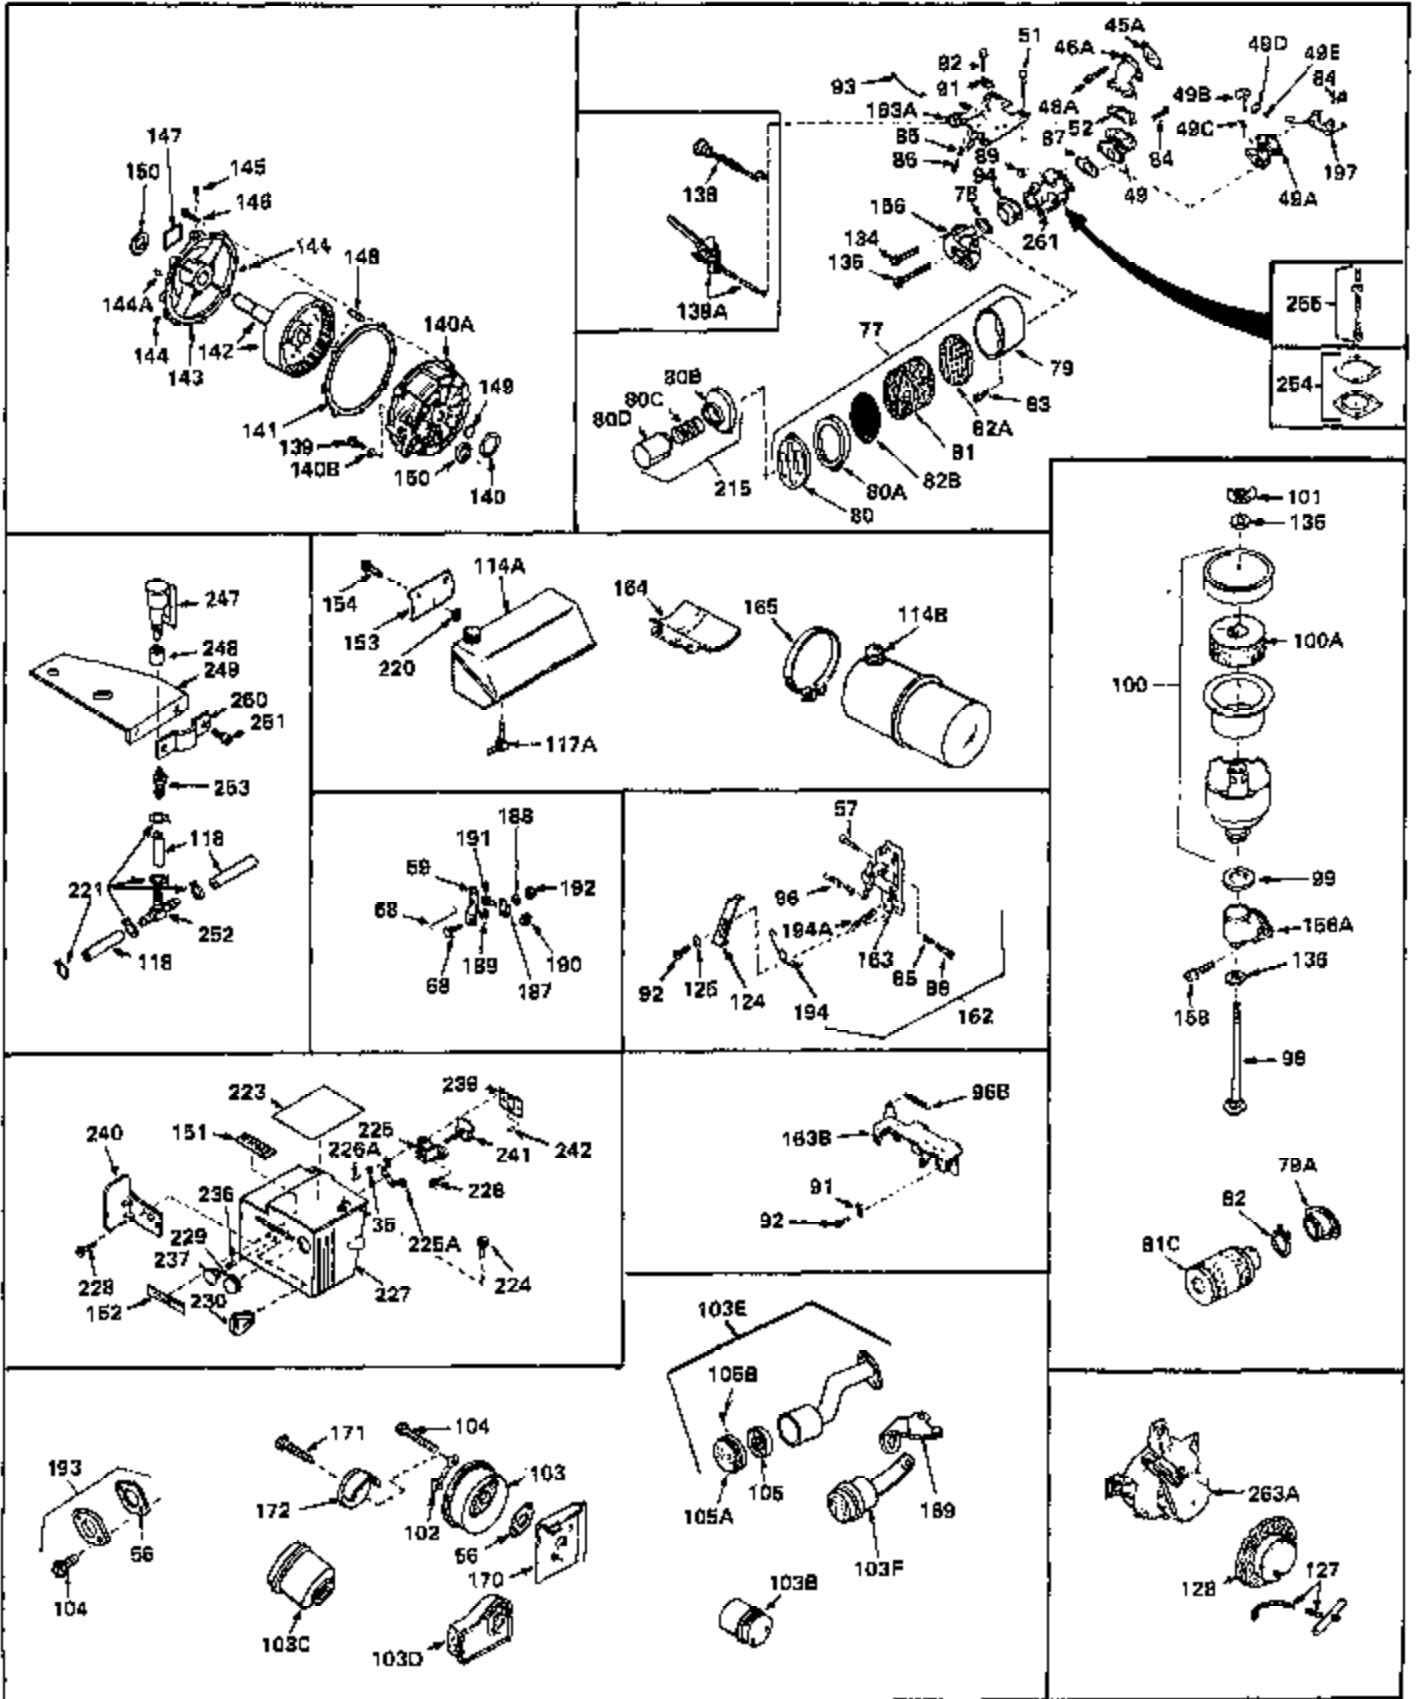

Engine Parts List #2

Ref #	Part Number	Qty	Description
36	8269	0	Washer
45A	30188	0	Gasket, Intake pipe
48A	650451	0	Screw
51	650454	0	Screw, Fil. flex hd. 1/4-20 x 3/4
56	30081	0	Gasket, Exhaust
57	28942	0	Screw
57	30091	0	Screw, Hex slotted washer hd., 8-32 x 1/2
57	30200	0	Screw
59	31510	0	Lever, Governor
68	650548	0	Screw, Hex washer hd., 8-32 x 5/16
77	31545	0	Cleaner Assy., Air
78	27272	0	Gasket, Air cleaner
80D	450124	0	Bag, Pre-cleaner
80C	450150	0	Spring, Pre-cleaner
82A	29962	0	Screen, Air cleaner
83	28820	0	Screw
83	650163	0	Screw, Fil. hd. Sems, 10-32 x 7/8
83	650399	0	Screw, Phil. fil. hd. Sems, 10-32 x 5/8
83	650709	0	Screw
84	30564	0	Screw
84	6201	0	Screw
84	6202	0	Screw
84	650551	0	Screw, Hex hd. cap, 1/4-28 x 1-1/4
85	28564	0	Spring, Compression
85	31342	0	Spring, Compression
85	32924	0	Spring, Compression
86	29500	0	Screw, Fil. hd. mach., Sems, 8-32 x 3/4
86	650549	0	Screw
86	650688	0	Screw, Hex hd., 10-32 x 1-5/16" (Drilled
87	26756	0	Gasket, Carburetor
89	29752	0	Nut
91	27793	0	Clip, Conduit
92	28942	0	Screw
96B	31426	0	Spring, Extension
101	9577	0	Nut, Wing, 10-24
102	30083	0	Plate, Locking
103F	33288	0	Muffler
103	30996	0	Muffler
104	27182	0	Screw, Hex hd. cap, 1/4-20 x 3-3/8
104	650253	0	Screw, Hex hd. cap, 1/4-20 x 2-1/4
104	650327	0	Screw, Fil slotted hd. Sems, 114-20 x 2-1/2
104	650493	0	Screw, Hex hd. Sems, 1/4-20 x 1-3/4
104	650561	0	Screw
104	650599	0	Screw, Hex hd. cap, Sems, 1/4-20 x 1-1/2
104	650795	0	Screw, Hex hd. cap, Sems, 1/4-20 x 2-5/16
105B	650578	0	Screw
105A	33172	0	Cover, Muffler
105	33171	0	Screen, Muffler
117A	28584	0	Strainer & Elbow
118	29774	0	Line, Fuel (Braided 8.25")
118	30705	0	Line, Fuel (Braided 16")
118	30962	0	Line, Fuel (Braided 32")
134	650163	0	Screw, Fil. hd. Sems, 10-32 x 7/8
135	650520	0	Screw
135	650544	0	Screw, Pan flex hd., 10-24 x 7/8
136	27183	0	Washer, Fiber
136	31905	0	Washer, Paper
138A	24522	0	Control, Throttle