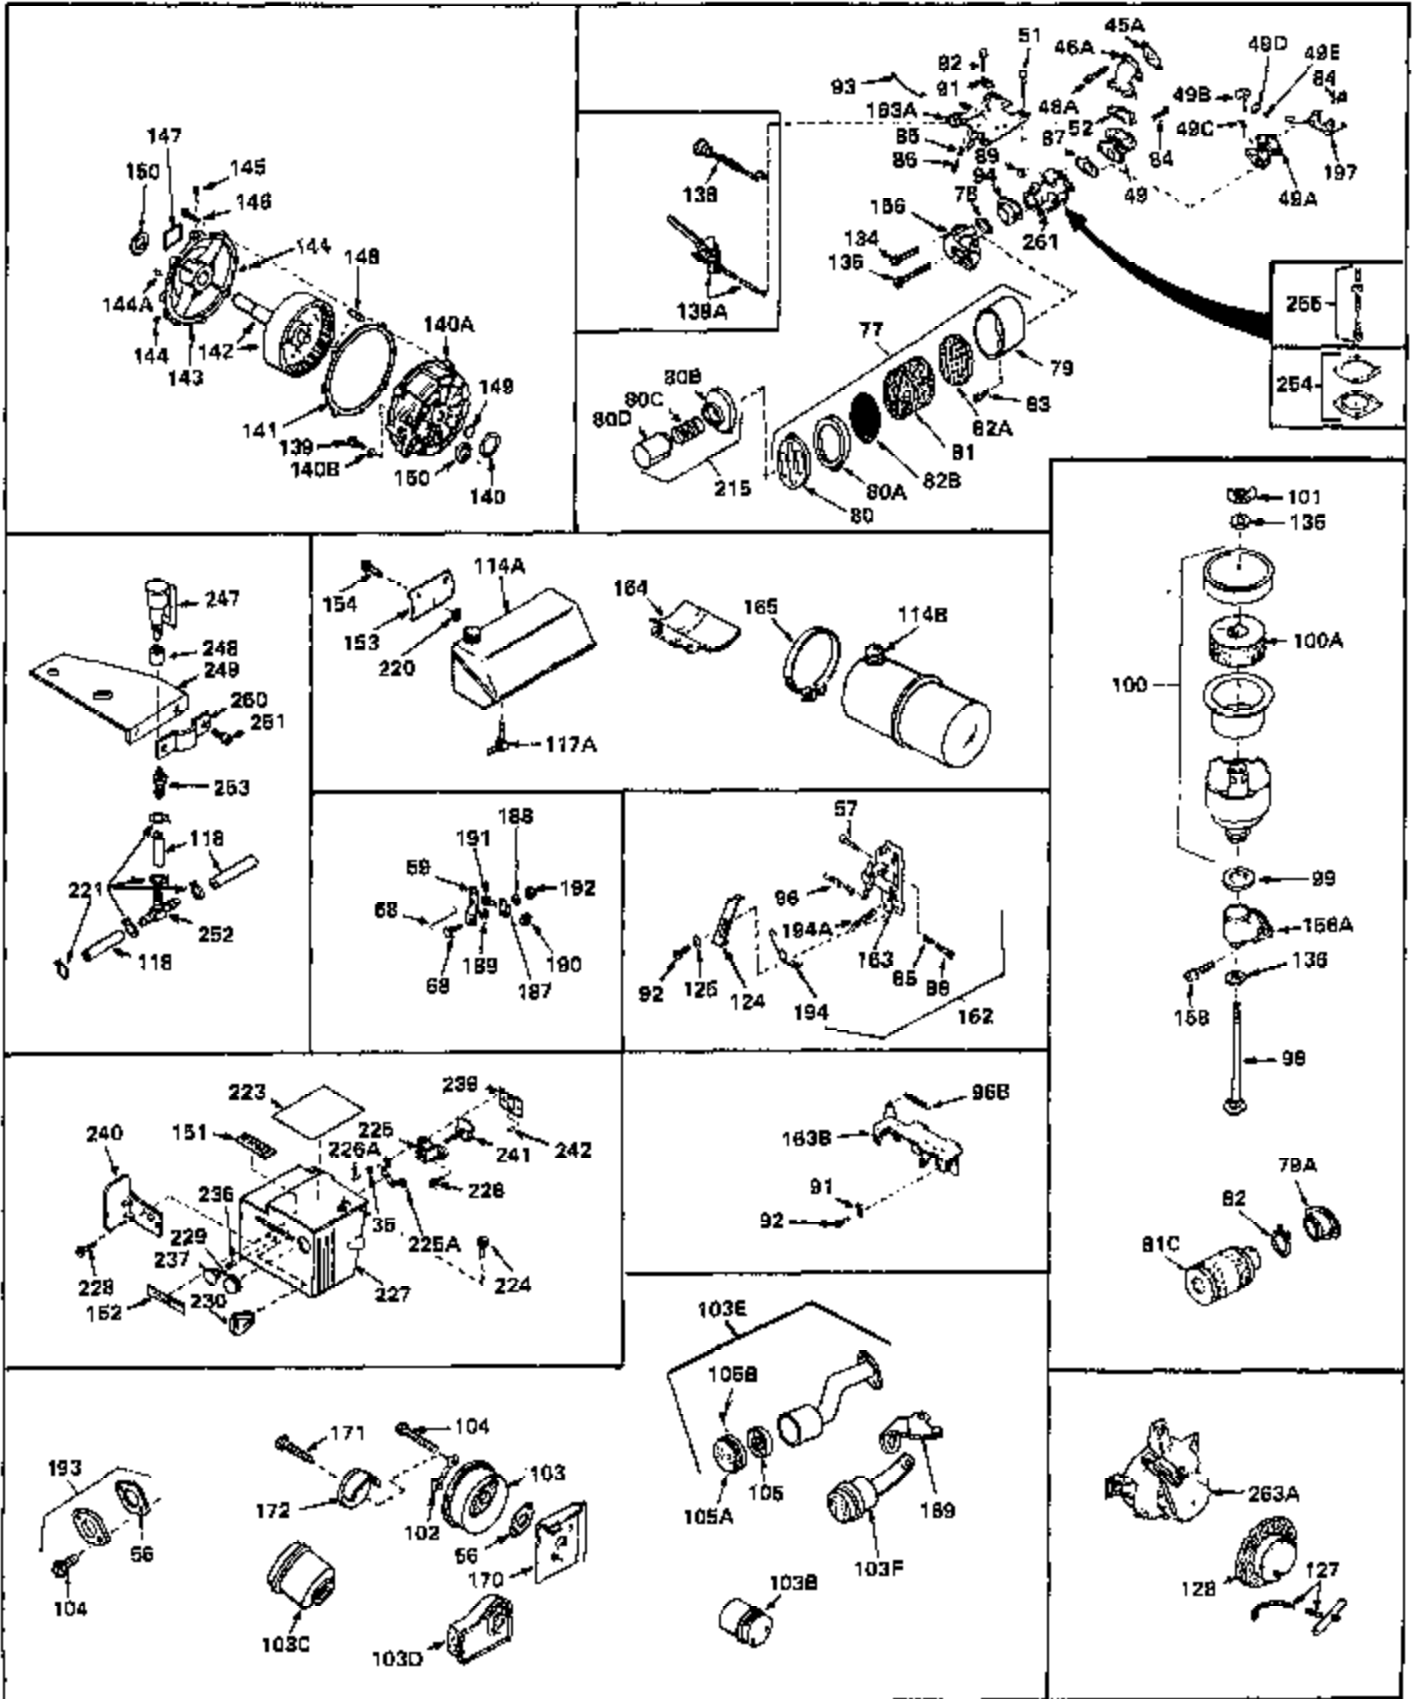

Engine Parts List #2

Ref #	Part Number	Qty	Description
36	8269	0	Washer
45A	30188	0	Gasket, Intake pipe
48A	650451	0	Screw
51	650454	0	Screw, Fil. flex hd. 1/4-20 x 3/4
56	30081	0	Gasket, Exhaust
57	28942	0	Screw
57	30091	0	Screw, Hex slotted washer hd., 8-32 x 1/2
57	30200	0	Screw
59	31510	0	Lever, Governor
68	650548	0	Screw, Hex washer hd., 8-32 x 5/16
77	31545	0	Cleaner Assy., Air
78	27272	0	Gasket, Air cleaner
80D	450124	0	Bag, Pre-cleaner
80C	450150	0	Spring, Pre-cleaner
82A	29962	0	Screen, Air cleaner
83	650399	0	Screw, Phil. fil. hd. Sems, 10-32 x 5/8
83	650709	0	Screw
83	28820	0	Screw
83	650163	0	Screw, Fil. hd. Sems, 10-32 x 7/8
84	30564	0	Screw
84	6201	0	Screw
84	6202	0	Screw
84	650551	0	Screw, Hex hd. cap, 1/4-28 x 1-1/4
85	28564	0	Spring, Compression
85	31342	0	Spring, Compression
85	32924	0	Spring, Compression
86	29500	0	Screw, Fil. hd. mach., Sems, 8-32 x 3/4
86	650549	0	Screw
86	650688	0	Screw, Hex hd., 10-32 x 1-5/16" (Drilled
87	26756	0	Gasket, Carburetor
89	29752	0	Nut
91	27793	0	Clip, Conduit
92	28942	0	Screw
96B	31426	0	Spring, Extension
101	9577	0	Nut, Wing, 10-24
102	30083	0	Plate, Locking
103	30996	0	Muffler
103F	33288	0	Muffler
104	27182	0	Screw, Hex hd. cap, 1/4-20 x 3-3/8
104	650253	0	Screw, Hex hd. cap, 1/4-20 x 2-1/4
104	650327	0	Screw, Fil slotted hd. Sems, 114-20 x 2-1/2
104	650493	0	Screw, Hex hd. Sems, 1/4-20 x 1-3/4
104	650561	0	Screw
104	650599	0	Screw, Hex hd. cap, Sems, 1/4-20 x 1-1/2
104	650795	0	Screw, Hex hd. cap, Sems, 1/4-20 x 2-5/16
105B	650578	0	Screw
105A	33172	0	Cover, Muffler
105	33171	0	Screen, Muffler
117A	28584	0	Strainer & Elbow
118	29774	0	Line, Fuel (Braided 8.25")
118	30705	0	Line, Fuel (Braided 16")
118	30962	0	Line, Fuel (Braided 32")
134	650163	0	Screw, Fil. hd. Sems, 10-32 x 7/8
135	650520	0	Screw
135	650544	0	Screw, Pan flex hd., 10-24 x 7/8
136	27183	0	Washer, Fiber
136	31905	0	Washer, Paper
138A	24522	0	Control, Throttle