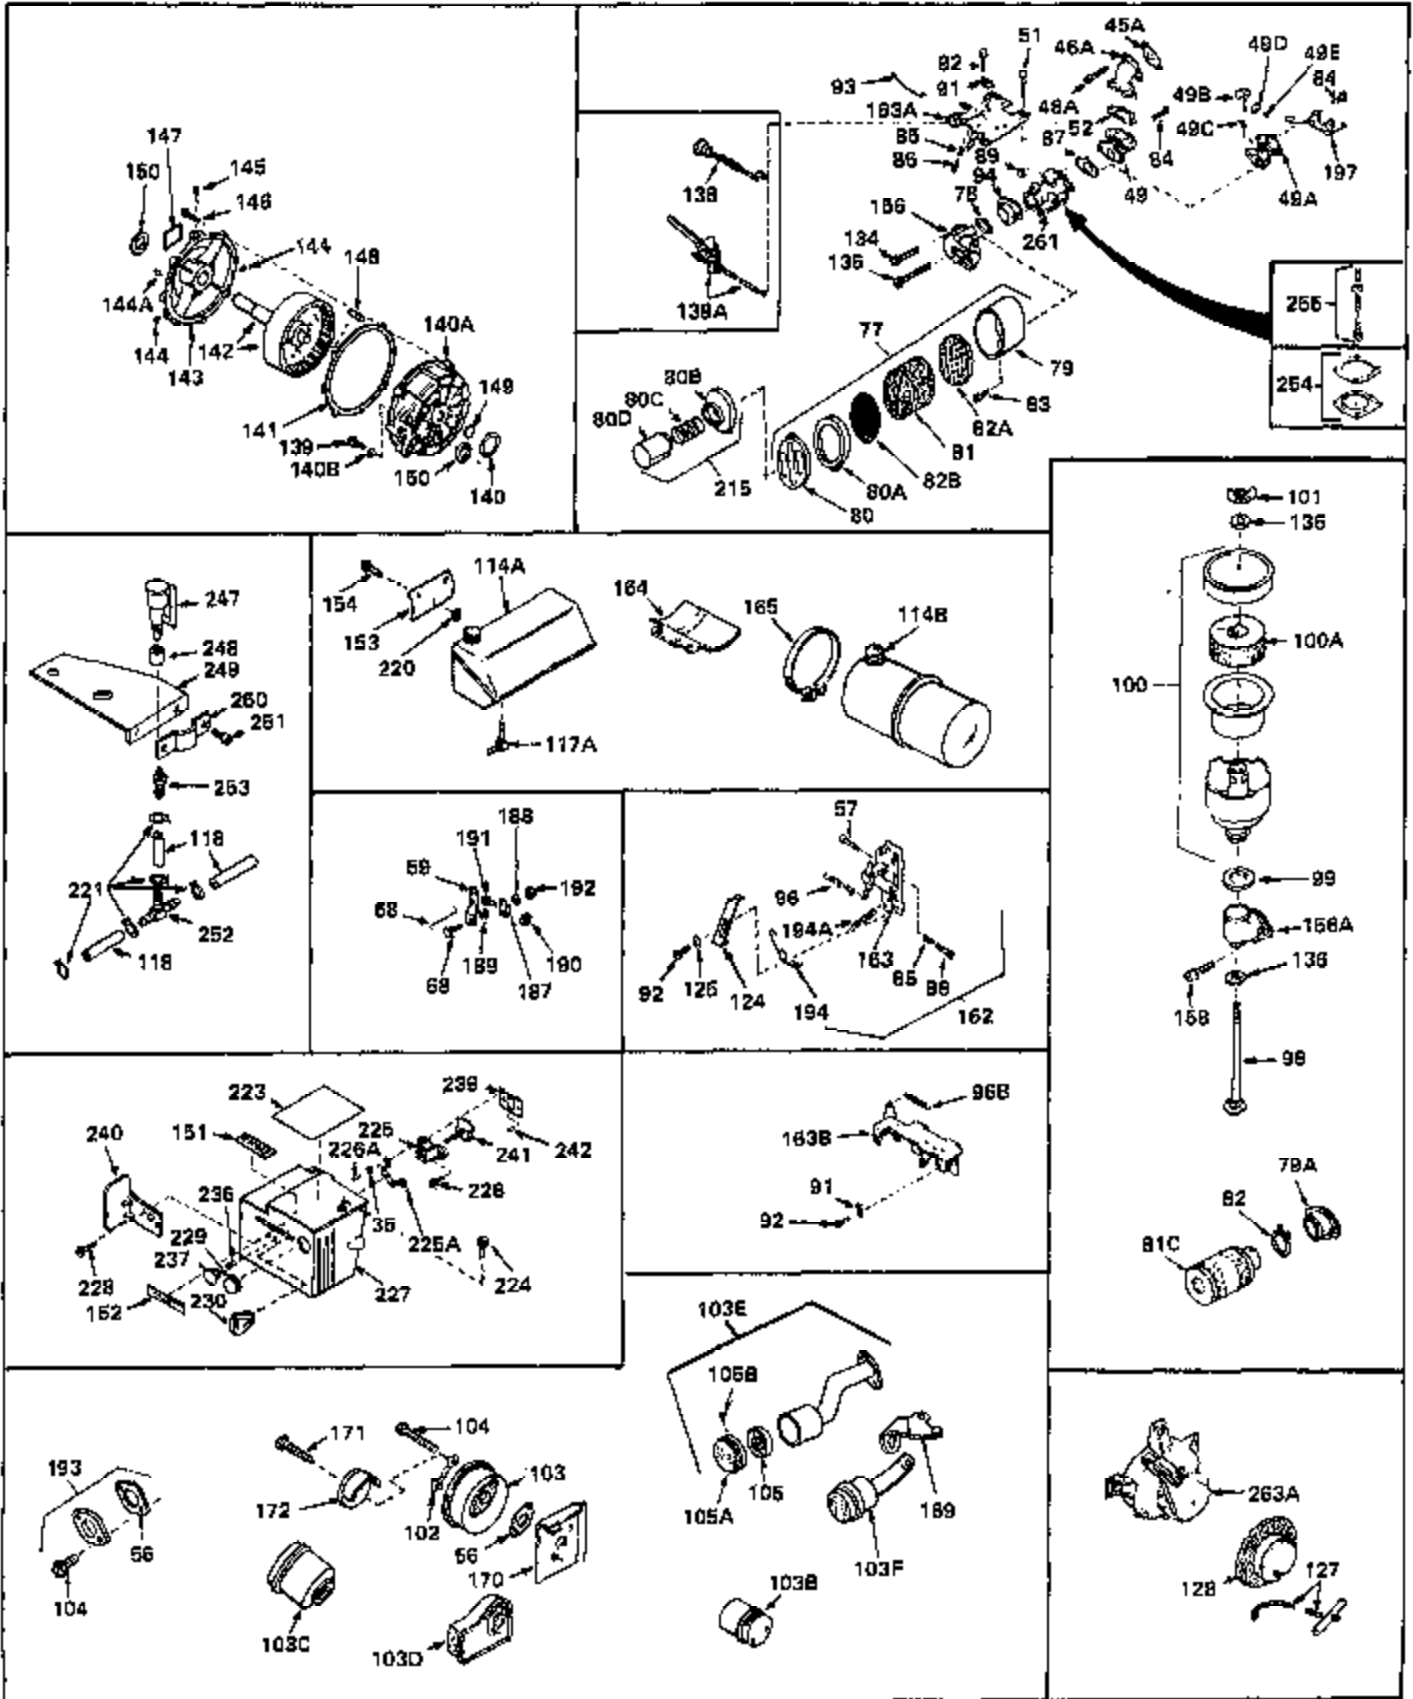

Ref #	Part Number	Qty	Description
36	8269	0	Washer
45A	30188	0	Gasket, Intake pipe
48A	650451	0	Screw
51	650454	0	Screw, Fil. flex hd. 1/4-20 x 3/4
56	30081	0	Gasket, Exhaust
57	28942	0	Screw
57	30091	0	Screw, Hex slotted washer hd., 8-32 x 1/2
57	30200	0	Screw
59	31510	0	Lever, Governor
68	650548	0	Screw, Hex washer hd., 8-32 x 5/16
77	31545	0	Cleaner Assy., Air
78	27272	0	Gasket, Air cleaner
80D	450124	0	Bag, Pre-cleaner
80C	450150	0	Spring, Pre-cleaner
82A	29962	0	Screen, Air cleaner
83	650163	0	Screw, Fil. hd. Sems, 10-32 x 7/8
83	650399	0	Screw, Phil. fil. hd. Sems, 10-32 x 5/8
83	650709	0	Screw
83	28820	0	Screw
84	30564	0	Screw
84	6201	0	Screw
84	6202	0	Screw
84	650551	0	Screw, Hex hd. cap, 1/4-28 x 1-1/4
85	28564	0	Spring, Compression
85	31342	0	Spring, Compression
85	32924	0	Spring, Compression
86	29500	0	Screw, Fil. hd. mach., Sems, 8-32 x 3/4
86	650549	0	Screw
86	650688	0	Screw, Hex hd., 10-32 x 1-5/16" (Drilled
87	26756	0	Gasket, Carburetor
89	29752	0	Nut
91	27793	0	Clip, Conduit
92	28942	0	Screw
96B	31426	0	Spring, Extension
101	9577	0	Nut, Wing, 10-24
102	30083	0	Plate, Locking
103F	33288	0	Muffler
103	30996	0	Muffler
104	27182	0	Screw, Hex hd. cap, 1/4-20 x 3-3/8
104	650253	0	Screw, Hex hd. cap, 1/4-20 x 2-1/4
104	650327	0	Screw, Fil slotted hd. Sems, 114-20 x 2-1/2
104	650493	0	Screw, Hex hd. Sems, 1/4-20 x 1-3/4
104	650561	0	Screw
104	650599	0	Screw, Hex hd. cap, Sems, 1/4-20 x 1-1/2
104	650795	0	Screw, Hex hd. cap, Sems, 1/4-20 x 2-5/16
105	33171	0	Screen, Muffler
105B	650578	0	Screw
105A	33172	0	Cover, Muffler
117A	28584	0	Strainer & Elbow
118	29774	0	Line, Fuel (Braided 8.25")
118	30705	0	Line, Fuel (Braided 16")
118	30962	0	Line, Fuel (Braided 32")
134	650163	0	Screw, Fil. hd. Sems, 10-32 x 7/8
135	650520	0	Screw
135	650544	0	Screw, Pan flex hd., 10-24 x 7/8
136	27183	0	Washer, Fiber
136	31905	0	Washer, Paper
138	30985	0	Control, Throttle