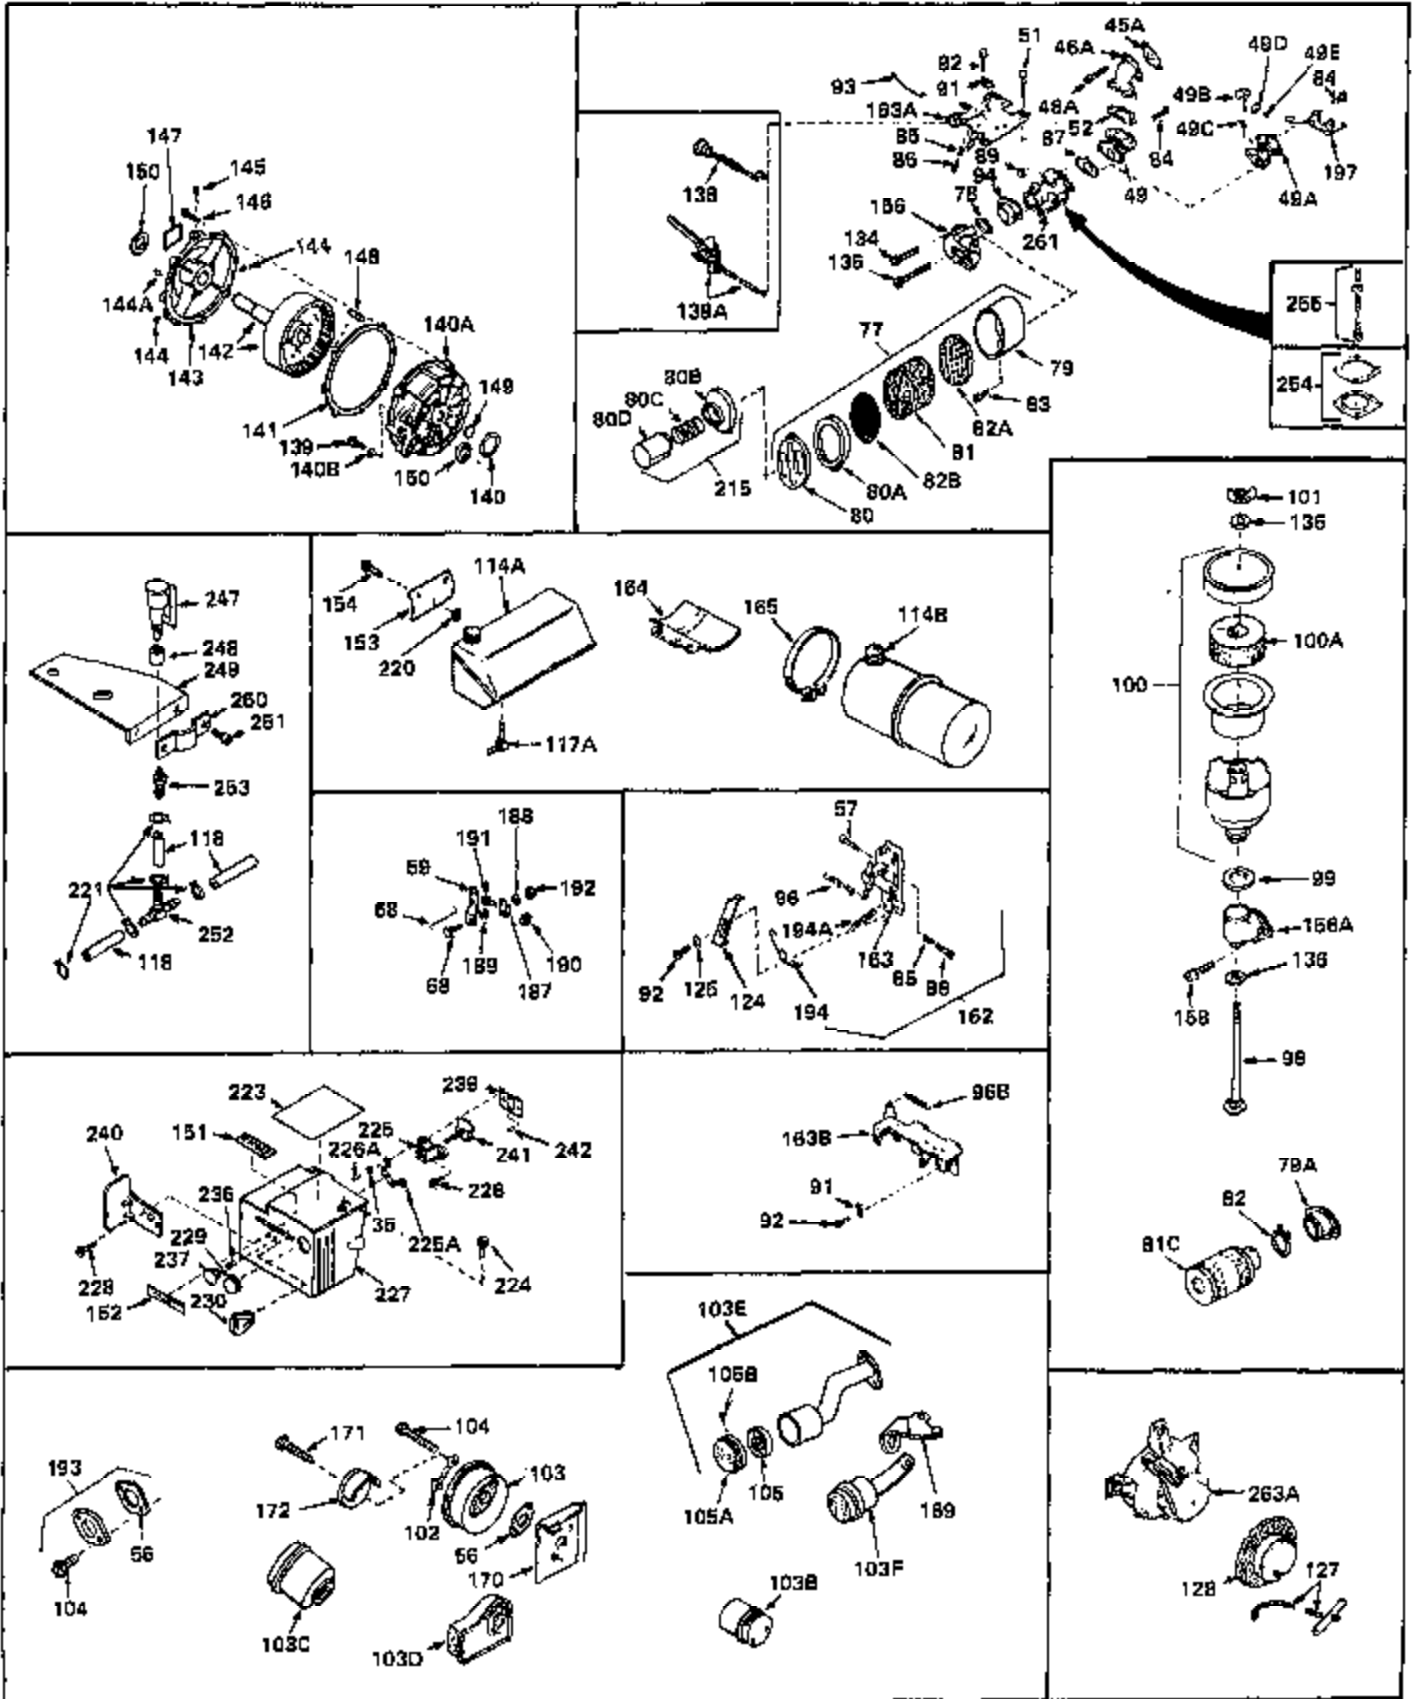

Engine Parts List #2

Ref #	Part Number	Qty	Description
36	8269	0	Washer
45A	30188	0	Gasket, Intake pipe
46A	31429	0	Pipe, Upper intake
48A	650451	0	Screw
49	31430	0	Pipe, Lower intake
51	650454	0	Screw, Fil. flex hd. 1/4-20 x 3/4
52	31340	0	Gasket, Intake pipe
56	30081	0	Gasket, Exhaust
57	28942	0	Screw
57	30091	0	Screw, Hex slotted washer hd., 8-32 x 1/2
57	30200	0	Screw
59	31336	0	Lever, Governor
68	650548	0	Screw, Hex washer hd., 8-32 x 5/16
77	31545	0	Cleaner Assy., Air
78	27272	0	Gasket, Air cleaner
79	31312	0	Body, Air cleaner
80D	450124	0	Bag, Pre-cleaner
80	30585	0	Cover, Air cleaner
80C	450150	0	Spring, Pre-cleaner
81	29961	0	Element, Air cleaner
82A	29962	0	Screen, Air cleaner
83	28820	0	Screw
83	650163	0	Screw, Fil. hd. Sems, 10-32 x 7/8
83	650399	0	Screw, Phil. fil. hd. Sems, 10-32 x 5/8
83	650709	0	Screw
84	30564	0	Screw
84	6201	0	Screw
84	6202	0	Screw
84	650551	0	Screw, Hex hd. cap, 1/4-28 x 1-1/4
85	28564	0	Spring, Compression
85	31342	0	Spring, Compression
85	32924	0	Spring, Compression
86	29500	0	Screw, Fil. hd. mach., Sems, 8-32 x 3/4
86	650549	0	Screw
86	650688	0	Screw, Hex hd., 10-32 x 1-5/16" (Drilled
87	31688	0	Gasket, Carburetor (1/8 thick)
89	29752	0	Nut
91	27793	0	Clip, Conduit
92	28942	0	Screw
96	31349	0	Spring, Extension
101	9577	0	Nut, Wing, 10-24
102	30083	0	Plate, Locking
103F	33288	0	Muffler
104	27182	0	Screw, Hex hd. cap, 1/4-20 x 3-3/8
104	650253	0	Screw, Hex hd. cap, 1/4-20 x 2-1/4
104	650327	0	Screw, Fil slotted hd. Sems, 114-20 x 2-1/2
104	650493	0	Screw, Hex hd. Sems, 1/4-20 x 1-3/4
104	650561	0	Screw
104	650599	0	Screw, Hex hd. cap, Sems, 1/4-20 x 1-1/2
104	650795	0	Screw, Hex hd. cap, Sems, 1/4-20 x 2-5/16
105	33171	0	Screen, Muffler
105B	650578	0	Screw
105A	33172	0	Cover, Muffler
117A	28584	0	Strainer & Elbow
118	29774	0	Line, Fuel (Braided 8.25")
118	30705	0	Line, Fuel (Braided 16")
118	30962	0	Line, Fuel (Braided 32")
134	650163	0	Screw, Fil. hd. Sems, 10-32 x 7/8