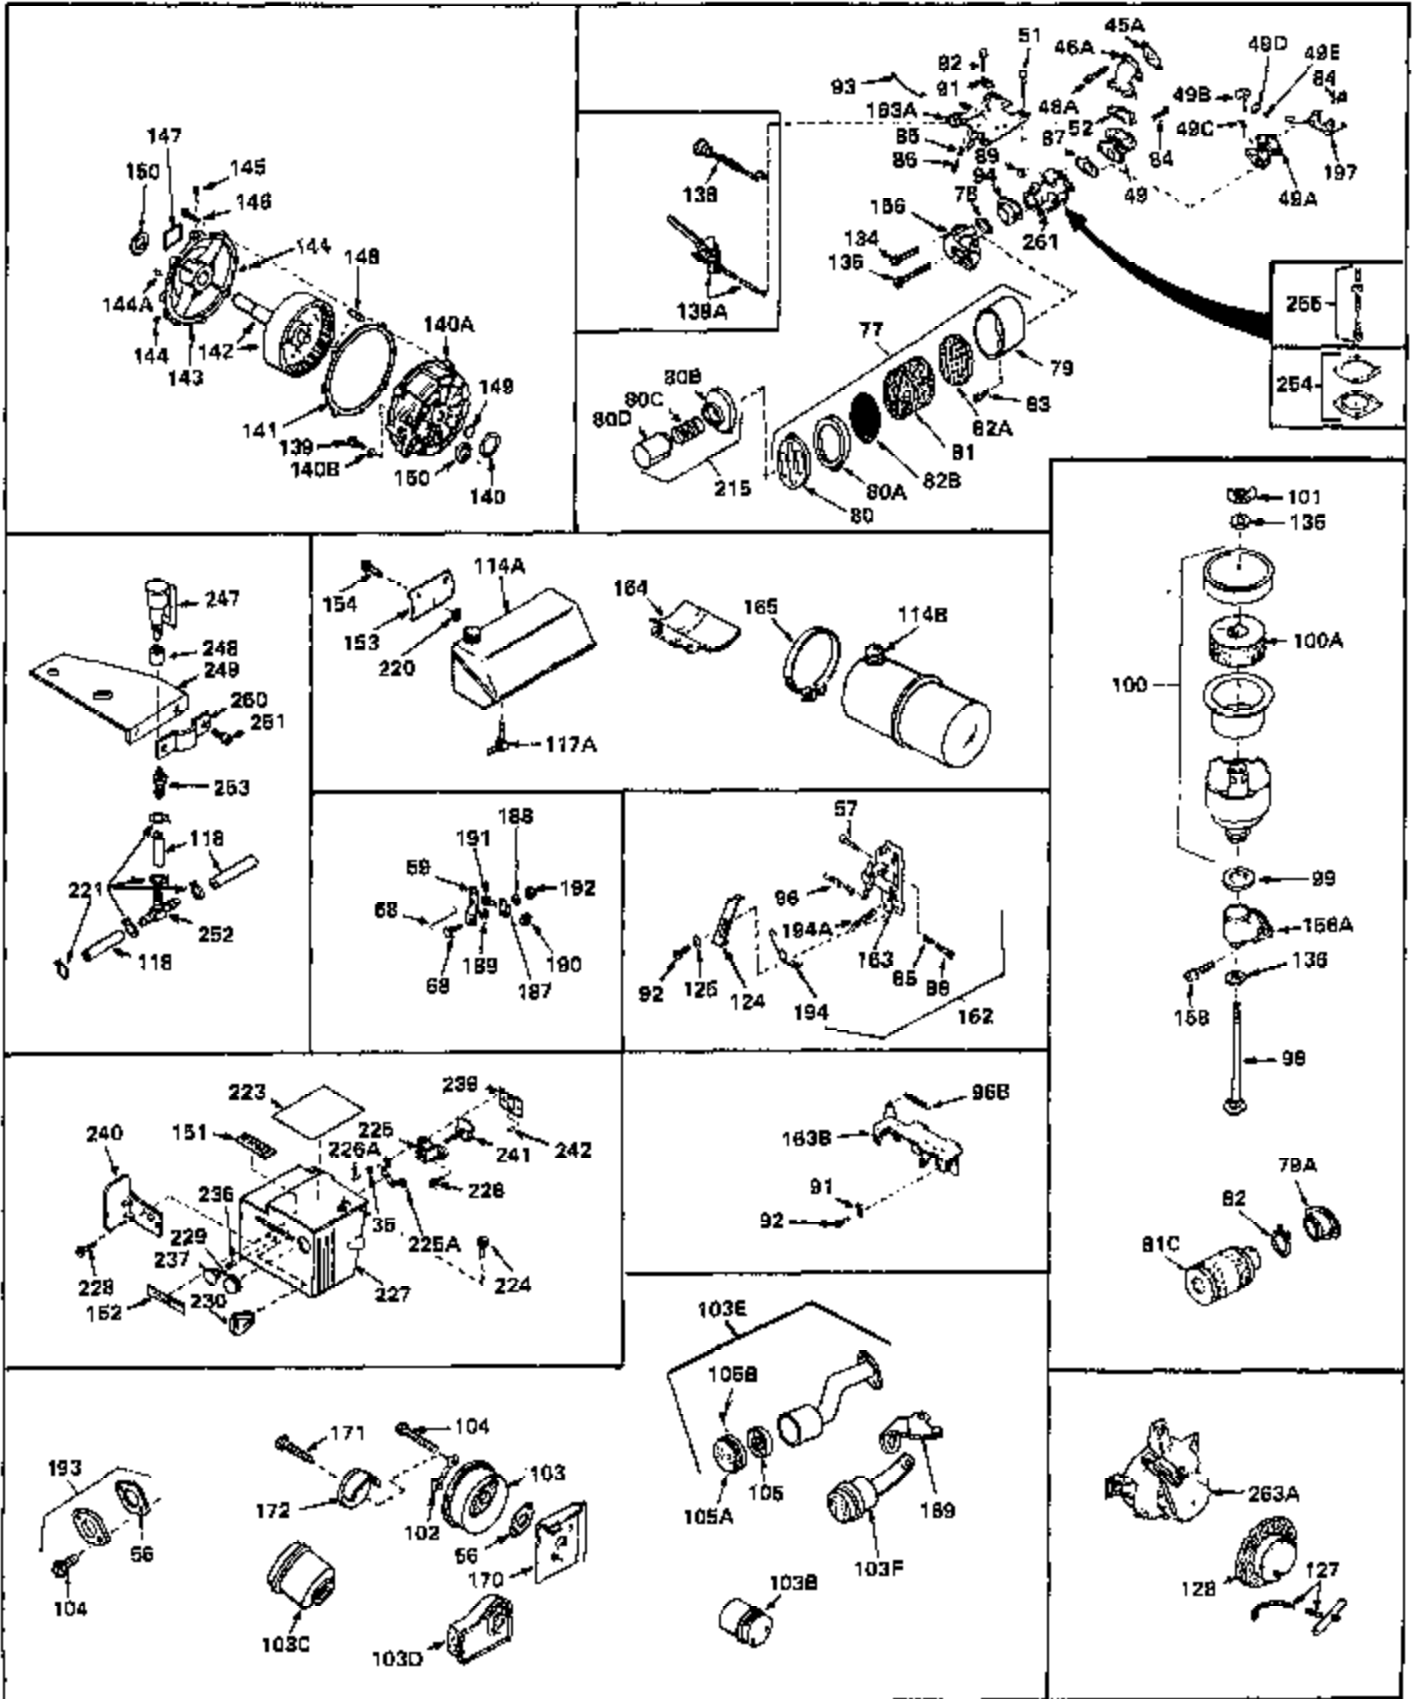

Engine Parts List #2

Ref #	Part Number	Qty	Description
36	8269	0	Washer
45A	30188	0	Gasket, Intake pipe
46A	31429	0	Pipe, Upper intake
48A	650451	0	Screw
49	31430	0	Pipe, Lower intake
51	650454	0	Screw, Fil. flex hd. 1/4-20 x 3/4
52	31340	0	Gasket, Intake pipe
56	30081	0	Gasket, Exhaust
57	28942	0	Screw
57	30091	0	Screw, Hex slotted washer hd., 8-32 x 1/2
57	30200	0	Screw
59	31336	0	Lever, Governor
68	650548	0	Screw, Hex washer hd., 8-32 x 5/16
77	31545	0	Cleaner Assy., Air
78	27272	0	Gasket, Air cleaner
79	450208	0	Body, Air cleaner
80	32302	0	Cover, Air cleaner
80C	450150	0	Spring, Pre-cleaner
80D	450124	0	Bag, Pre-cleaner
81	29961	0	Element, Air cleaner
82A	29962	0	Screen, Air cleaner
83	28820	0	Screw
83	650163	0	Screw, Fil. hd. Sems, 10-32 x 7/8
83	650399	0	Screw, Phil. fil. hd. Sems, 10-32 x 5/8
83	650709	0	Screw
84	30564	0	Screw
84	6201	0	Screw
84	6202	0	Screw
84	650551	0	Screw, Hex hd. cap, 1/4-28 x 1-1/4
85	28564	0	Spring, Compression
85	31342	0	Spring, Compression
85	32924	0	Spring, Compression
86	29500	0	Screw, Fil. hd. mach., Sems, 8-32 x 3/4
86	650549	0	Screw
86	650688	0	Screw, Hex hd., 10-32 x 1-5/16" (Drilled
87	31688	0	Gasket, Carburetor (1/8 thick)
89	29752	0	Nut
91	27793	0	Clip, Conduit
92	28942	0	Screw
96	31349	0	Spring, Extension
101	9577	0	Nut, Wing, 10-24
102	30083	0	Plate, Locking
103F	33288	0	Muffler
103	30996	0	Muffler
104	27182	0	Screw, Hex hd. cap, 1/4-20 x 3-3/8
104	650253	0	Screw, Hex hd. cap, 1/4-20 x 2-1/4
104	650327	0	Screw, Fil slotted hd. Sems, 114-20 x 2-1/2
104	650493	0	Screw, Hex hd. Sems, 1/4-20 x 1-3/4
104	650561	0	Screw
104	650599	0	Screw, Hex hd. cap, Sems, 1/4-20 x 1-1/2
104	650795	0	Screw, Hex hd. cap, Sems, 1/4-20 x 2-5/16
105	33171	0	Screen, Muffler
105A	33172	0	Cover, Muffler
105B	650578	0	Screw
117A	28584	0	Strainer & Elbow
118	29774	0	Line, Fuel (Braided 8.25")
118	30705	0	Line, Fuel (Braided 16")
118	30962	0	Line, Fuel (Braided 32")