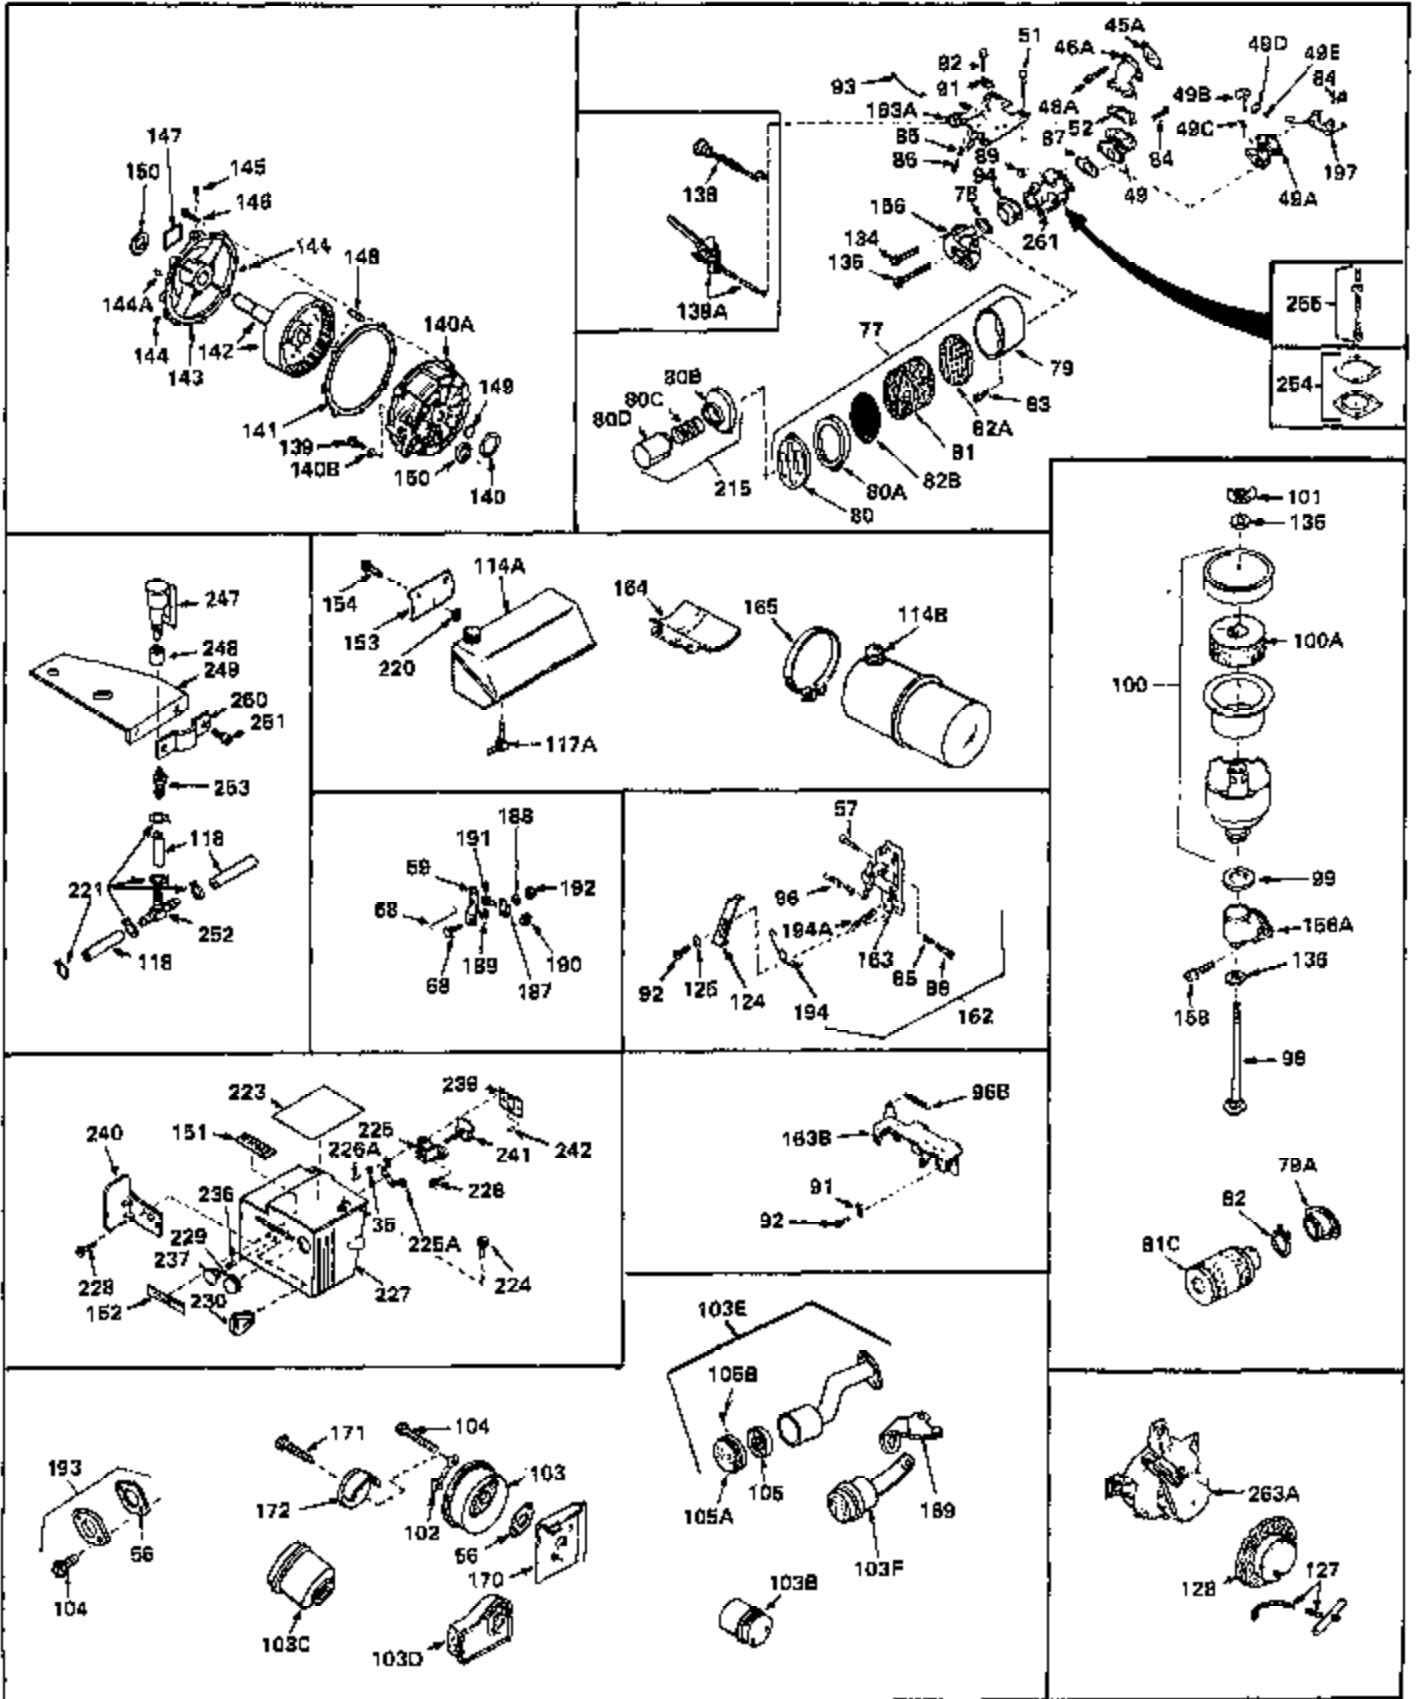

Engine Parts List #2

Ref #	Part Number	Qty	Description
36	8269	0	Washer
45A	30188	0	Gasket, Intake pipe
48A	650451	0	Screw
51	650454	0	Screw, Fil. flex hd. 1/4-20 x 3/4
56	33170	0	Gasket, Exhaust
57	28942	0	Screw
57	30091	0	Screw, Hex slotted washer hd., 8-32 x 1/2
57	30200	0	Screw
59	31510	0	Lever, Governor
68	650548	0	Screw, Hex washer hd., 8-32 x 5/16
77	31545	0	Cleaner Assy., Air
78	27272	0	Gasket, Air cleaner
80D	450124	0	Bag, Pre-cleaner
80C	450150	0	Spring, Pre-cleaner
82A	29962	0	Screen, Air cleaner
83	650163	0	Screw, Fil. hd. Sems, 10-32 x 7/8
83	650399	0	Screw, Phil. fil. hd. Sems, 10-32 x 5/8
83	650709	0	Screw
83	28820	0	Screw
84	30564	0	Screw
84	6201	0	Screw
84	6202	0	Screw
84	650551	0	Screw, Hex hd. cap, 1/4-28 x 1-1/4
85	28564	0	Spring, Compression
85	31342	0	Spring, Compression
85	32924	0	Spring, Compression
86	29500	0	Screw, Fil. hd. mach., Sems, 8-32 x 3/4
86	650549	0	Screw
86	650688	0	Screw, Hex hd., 10-32 x 1-5/16" (Drilled
87	26756	0	Gasket, Carburetor
89	29752	0	Nut
91	27793	0	Clip, Conduit
92	28942	0	Screw
96B	31426	0	Spring, Extension
101	9577	0	Nut, Wing, 10-24
102	30083	0	Plate, Locking
103E	33126A	0	Muffler
103F	33288	0	Muffler
104	27182	0	Screw, Hex hd. cap, 1/4-20 x 3-3/8
104	650253	0	Screw, Hex hd. cap, 1/4-20 x 2-1/4
104	650327	0	Screw, Fil slotted hd. Sems, 114-20 x 2-1/2
104	650493	0	Screw, Hex hd. Sems, 1/4-20 x 1-3/4
104	650561	0	Screw
104	650599	0	Screw, Hex hd. cap, Sems, 1/4-20 x 1-1/2
104	650795	0	Screw, Hex hd. cap, Sems, 1/4-20 x 2-5/16
105A	33172	0	Cover, Muffler
105B	650578	0	Screw
105	33171	0	Screen, Muffler
117A	28584	0	Strainer & Elbow
118	29774	0	Line, Fuel (Braided 8.25")
118	30705	0	Line, Fuel (Braided 16")
118	30962	0	Line, Fuel (Braided 32")
134	650163	0	Screw, Fil. hd. Sems, 10-32 x 7/8
135	650520	0	Screw
135	650544	0	Screw, Pan flex hd., 10-24 x 7/8
136	27183	0	Washer, Fiber
136	31905	0	Washer, Paper
138A	24522	0	Control, Throttle