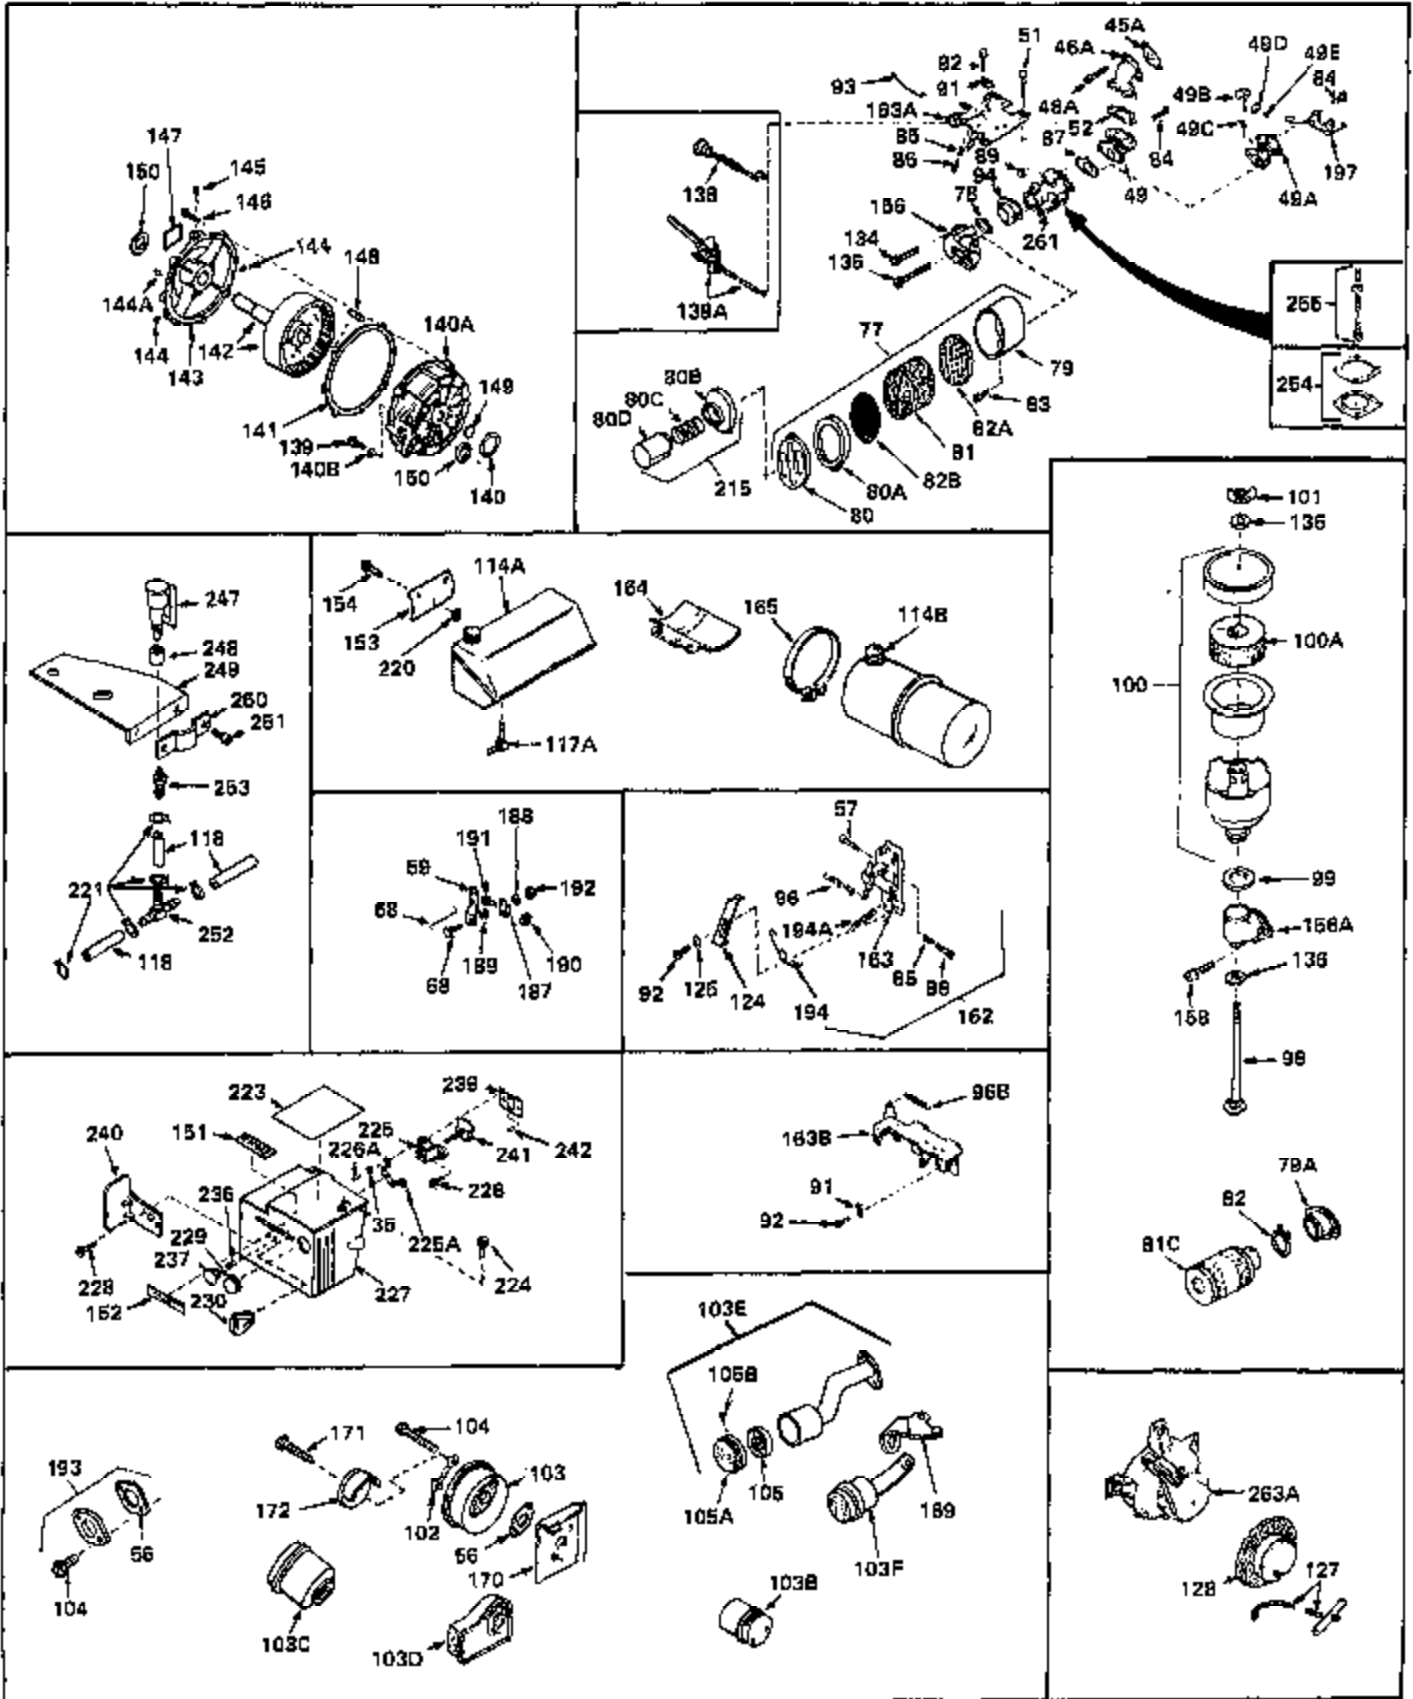

Engine Parts List #2

Ref #	Part Number	Qty	Description
36	8269	0	Washer
45A	30188	0	Gasket, Intake pipe
46A	31429	0	Pipe, Upper intake
48A	650451	0	Screw
49	31430	0	Pipe, Lower intake
51	650454	0	Screw, Fil. flex hd. 1/4-20 x 3/4
52	31340	0	Gasket, Intake pipe
57	28942	0	Screw
57	30091	0	Screw, Hex slotted washer hd., 8-32 x 1/2
57	30200	0	Screw
59	31336	0	Lever, Governor
68	650548	0	Screw, Hex washer hd., 8-32 x 5/16
77	31545	0	Cleaner Assy., Air
78	27272	0	Gasket, Air cleaner
79	450208	0	Body, Air cleaner
80	32302	0	Cover, Air cleaner
80C	450150	0	Spring, Pre-cleaner
80D	450124	0	Bag, Pre-cleaner
81	29961	0	Element, Air cleaner
82A	29962	0	Screen, Air cleaner
83	28820	0	Screw
83	650163	0	Screw, Fil. hd. Sems, 10-32 x 7/8
83	650399	0	Screw, Phil. fil. hd. Sems, 10-32 x 5/8
83	650709	0	Screw
84	30564	0	Screw
84	6201	0	Screw
84	6202	0	Screw
84	650551	0	Screw, Hex hd. cap, 1/4-28 x 1-1/4
85	28564	0	Spring, Compression
85	31342	0	Spring, Compression
85	32924	0	Spring, Compression
86	29500	0	Screw, Fil. hd. mach., Sems, 8-32 x 3/4
86	650549	0	Screw
86	650688	0	Screw, Hex hd., 10-32 x 1-5/16" (Drilled
87	31688	0	Gasket, Carburetor (1/8 thick)
89	29752	0	Nut
91	27793	0	Clip, Conduit
92	28942	0	Screw
96	31349	0	Spring, Extension
101	9577	0	Nut, Wing, 10-24
102	30083	0	Plate, Locking
103F	33288	0	Muffler
104	27182	0	Screw, Hex hd. cap, 1/4-20 x 3-3/8
104	650253	0	Screw, Hex hd. cap, 1/4-20 x 2-1/4
104	650327	0	Screw, Fil slotted hd. Sems, 114-20 x 2-1/2
104	650493	0	Screw, Hex hd. Sems, 1/4-20 x 1-3/4
104	650561	0	Screw
104	650599	0	Screw, Hex hd. cap, Sems, 1/4-20 x 1-1/2
104	650795	0	Screw, Hex hd. cap, Sems, 1/4-20 x 2-5/16
105	33171	0	Screen, Muffler
105A	33172	0	Cover, Muffler
105B	650578	0	Screw
117A	28584	0	Strainer & Elbow
118	29774	0	Line, Fuel (Braided 8.25")
118	30705	0	Line, Fuel (Braided 16")
118	30962	0	Line, Fuel (Braided 32")
134	650163	0	Screw, Fil. hd. Sems, 10-32 x 7/8
135	650520	0	Screw