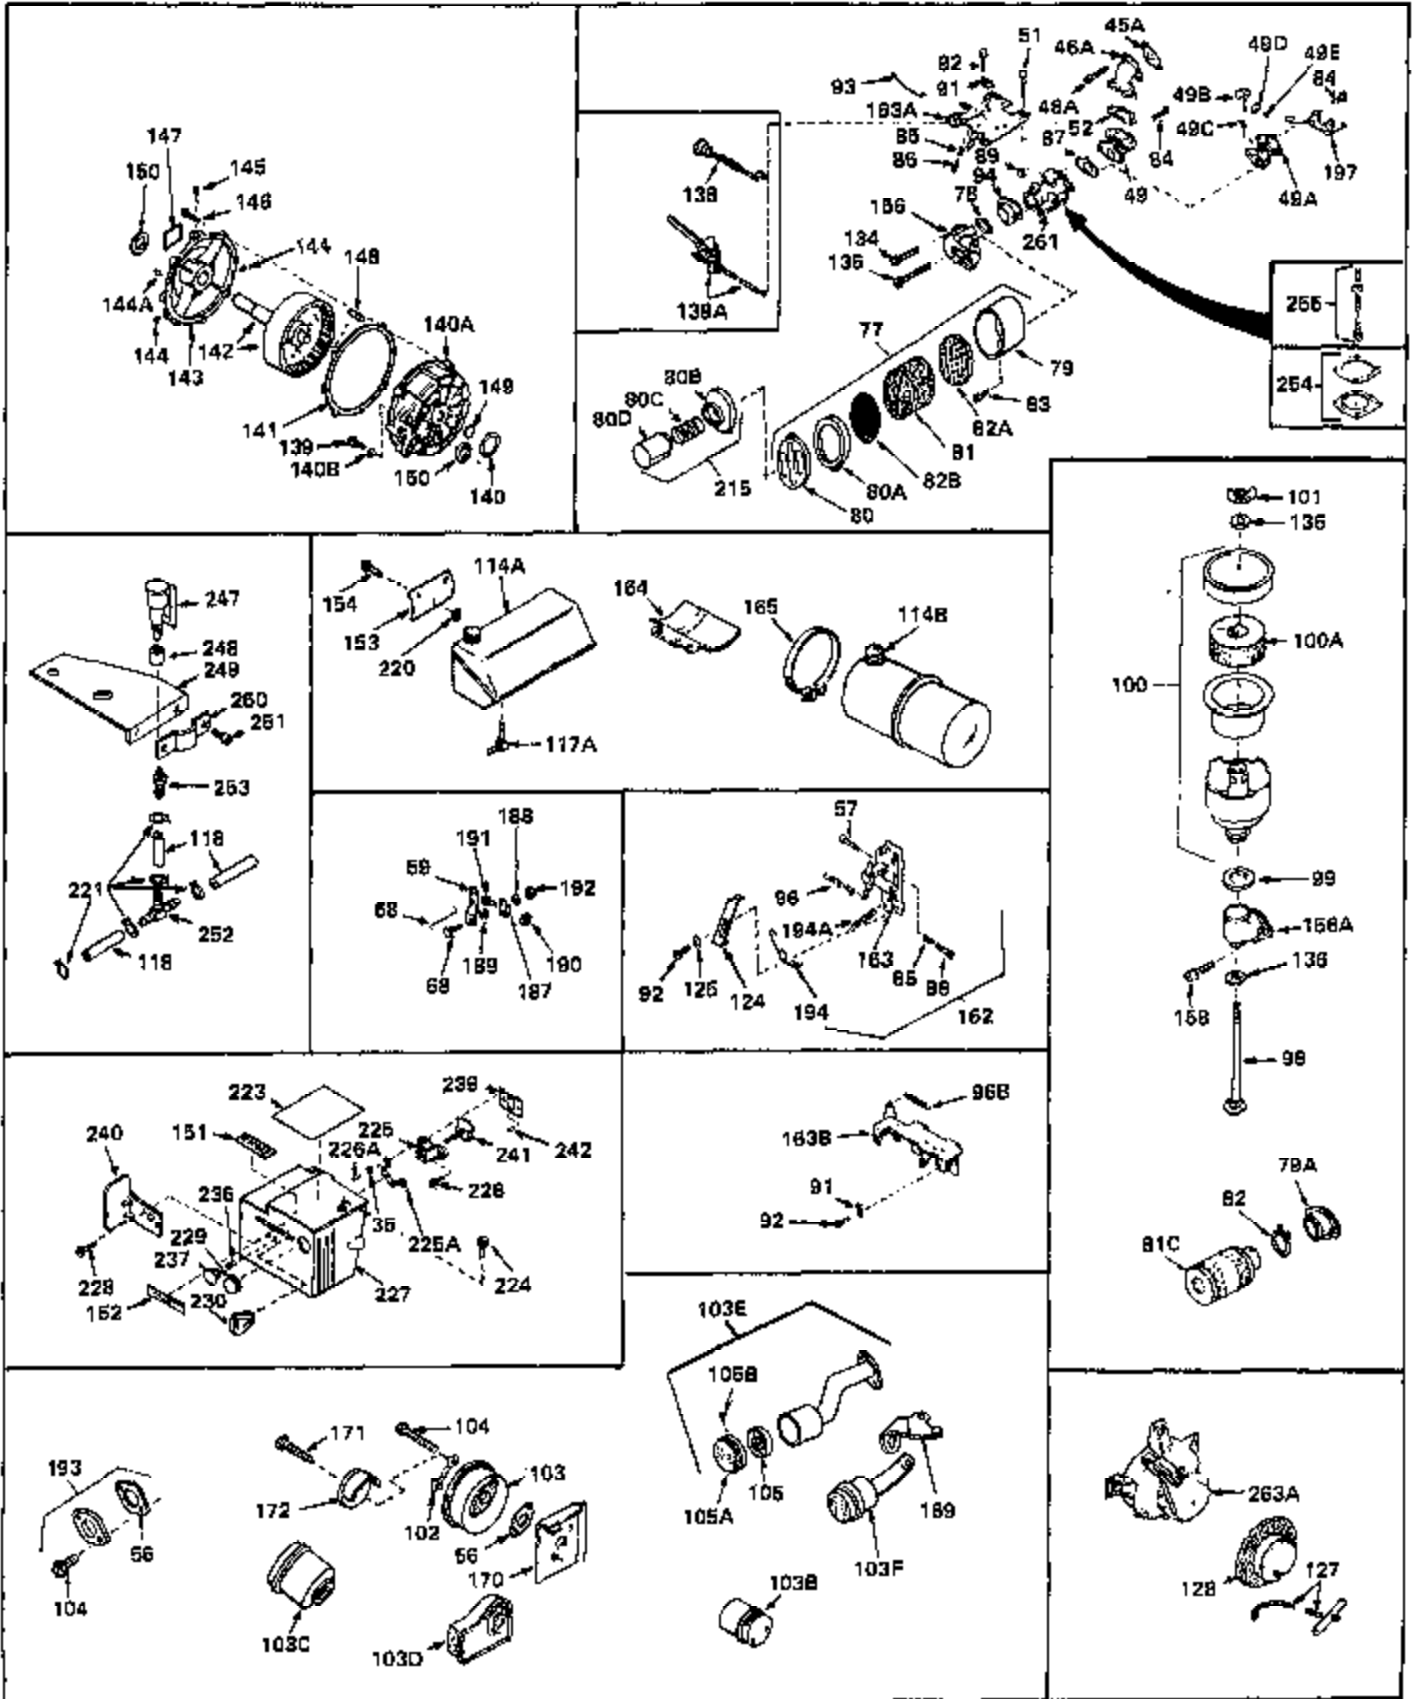

Engine Parts List #2

Ref #	Part Number	Qty	Description
36	8269	0	Washer
45A	30188	0	Gasket, Intake pipe
46A	31429	0	Pipe, Upper intake
48A	650451	0	Screw
49	31430	0	Pipe, Lower intake
51	650454	0	Screw, Fil. flex hd. 1/4-20 x 3/4
52	31340	0	Gasket, Intake pipe
56	30081	0	Gasket, Exhaust
57	28942	0	Screw
57	30091	0	Screw, Hex slotted washer hd., 8-32 x 1/2
57	30200	0	Screw
59	31336	0	Lever, Governor
68	650548	0	Screw, Hex washer hd., 8-32 x 5/16
77	31545	0	Cleaner Assy., Air
78	27272	0	Gasket, Air cleaner
79A	32971	0	Adapter, Air cleaner
80D	450124	0	Bag, Pre-cleaner
80C	450150	0	Spring, Pre-cleaner
82A	29962	0	Screen, Air cleaner
83	28820	0	Screw
83	650163	0	Screw, Fil. hd. Sems, 10-32 x 7/8
83	650399	0	Screw, Phil. fil. hd. Sems, 10-32 x 5/8
83	650709	0	Screw
84	30564	0	Screw
84	6201	0	Screw
84	6202	0	Screw
84	650551	0	Screw, Hex hd. cap, 1/4-28 x 1-1/4
85	28564	0	Spring, Compression
85	31342	0	Spring, Compression
85	32924	0	Spring, Compression
86	29500	0	Screw, Fil. hd. mach., Sems, 8-32 x 3/4
86	650549	0	Screw
86	650688	0	Screw, Hex hd., 10-32 x 1-5/16" (Drilled
87	31688	0	Gasket, Carburetor (1/8 thick)
89	29752	0	Nut
91	27793	0	Clip, Conduit
92	28942	0	Screw
96	31349	0	Spring, Extension
101	9577	0	Nut, Wing, 10-24
102	30083	0	Plate, Locking
103	30996	0	Muffler
103F	33288	0	Muffler
104	27182	0	Screw, Hex hd. cap, 1/4-20 x 3-3/8
104	650253	0	Screw, Hex hd. cap, 1/4-20 x 2-1/4
104	650327	0	Screw, Fil slotted hd. Sems, 114-20 x 2-1/2
104	650493	0	Screw, Hex hd. Sems, 1/4-20 x 1-3/4
104	650561	0	Screw
104	650599	0	Screw, Hex hd. cap, Sems, 1/4-20 x 1-1/2
104	650795	0	Screw, Hex hd. cap, Sems, 1/4-20 x 2-5/16
105	33171	0	Screen, Muffler
105B	650578	0	Screw
105A	33172	0	Cover, Muffler
117A	28584	0	Strainer & Elbow
118	29774	0	Line, Fuel (Braided 8.25")
118	30705	0	Line, Fuel (Braided 16")
118	30962	0	Line, Fuel (Braided 32")
134	650163	0	Screw, Fil. hd. Sems, 10-32 x 7/8
135	650520	0	Screw