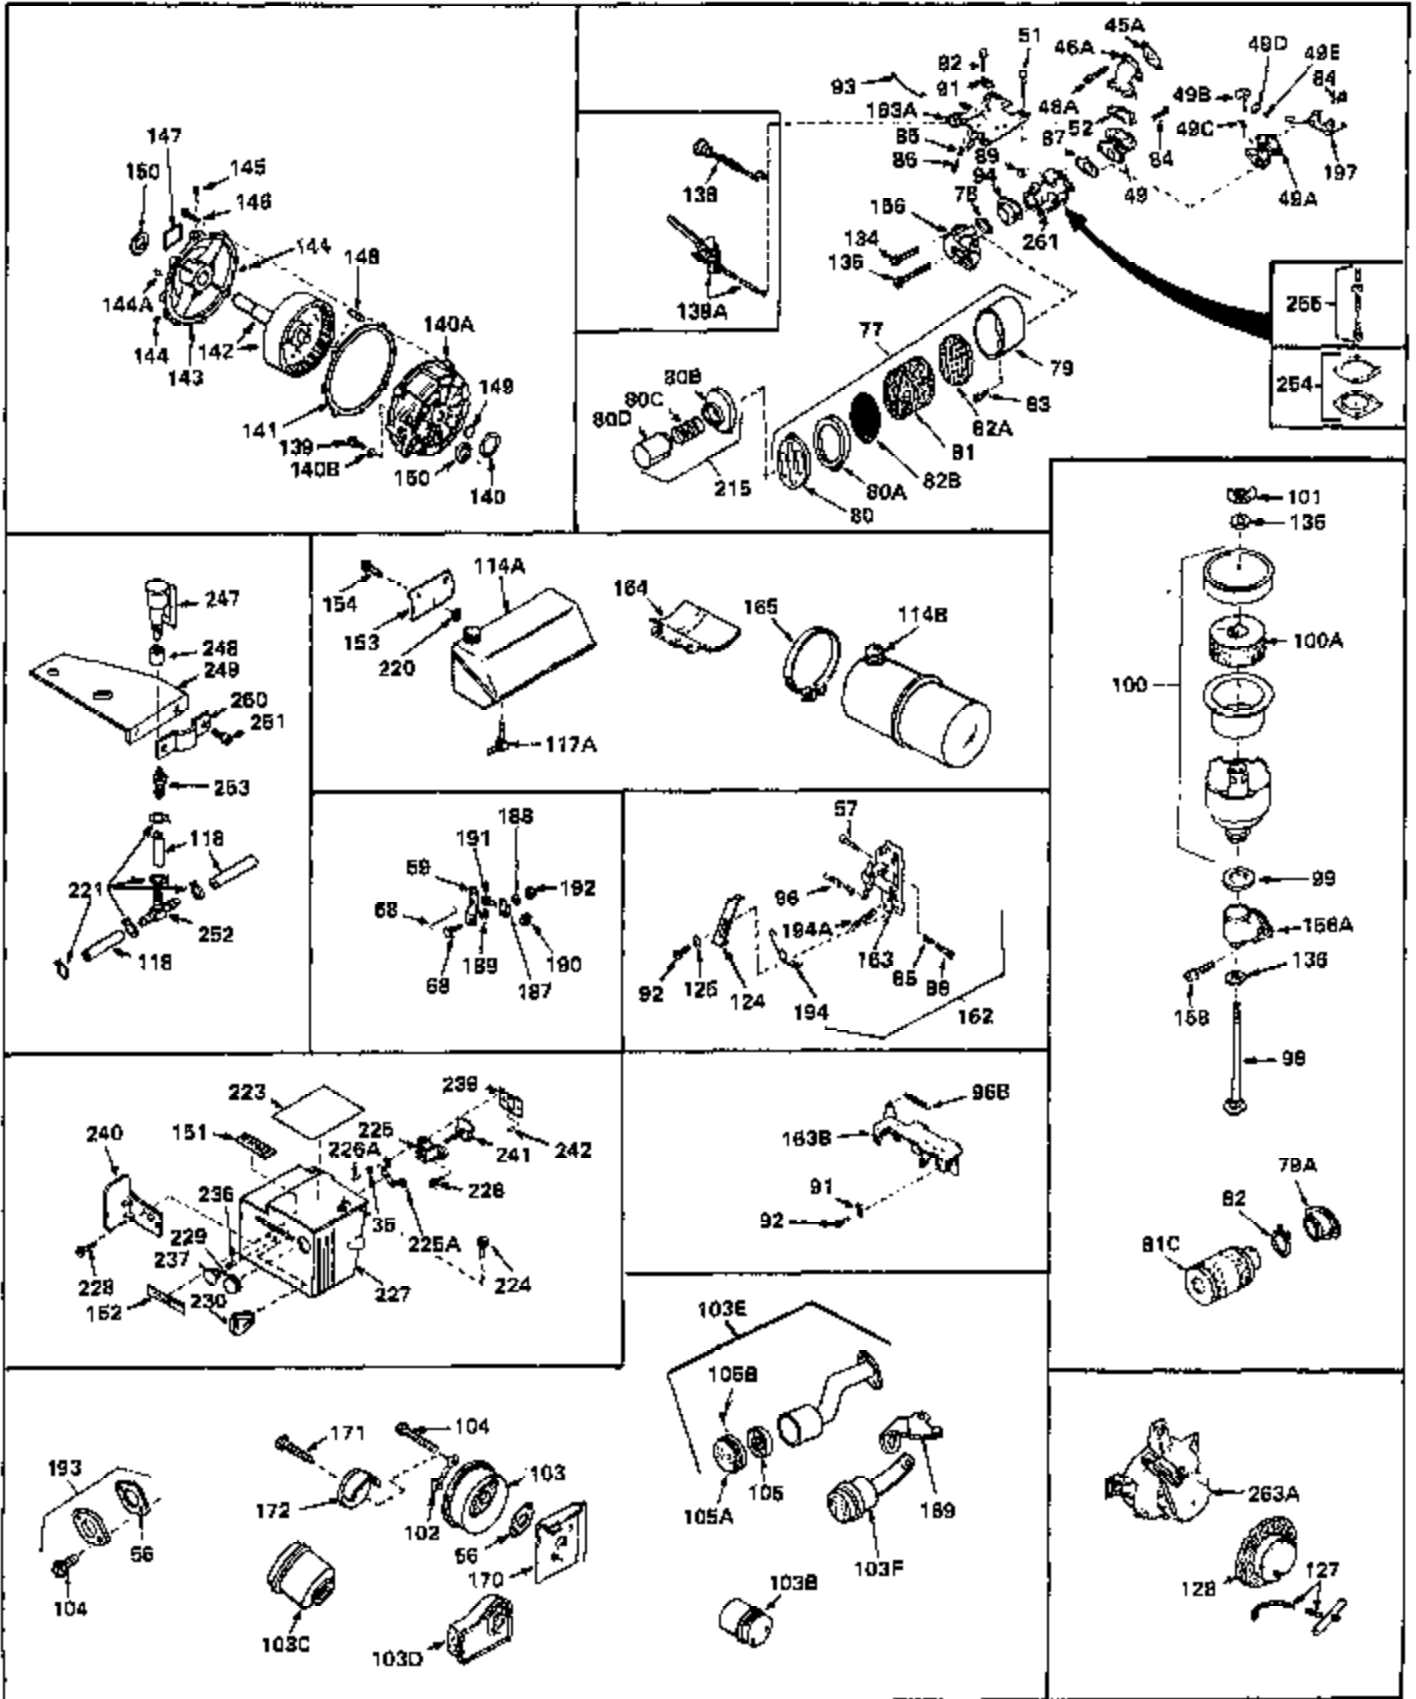

Ref #	Part Number	Qty	Description
235	28942	0	Screw
235	30200	0	Screw
238	28545	0	Grommet, Plastic
243	30879	0	Bracket, Toggle switch
244	610164	0	Switch, Toggle
259	30547A	0	Contact Assy., Breaker
260	30548A	0	Condenser
261A	631134	0	Carburetor
262	610690A	0	Magneto, Tecumseh
263	590420	0	Starter, Rewind
264	33233	0	Gasket Set