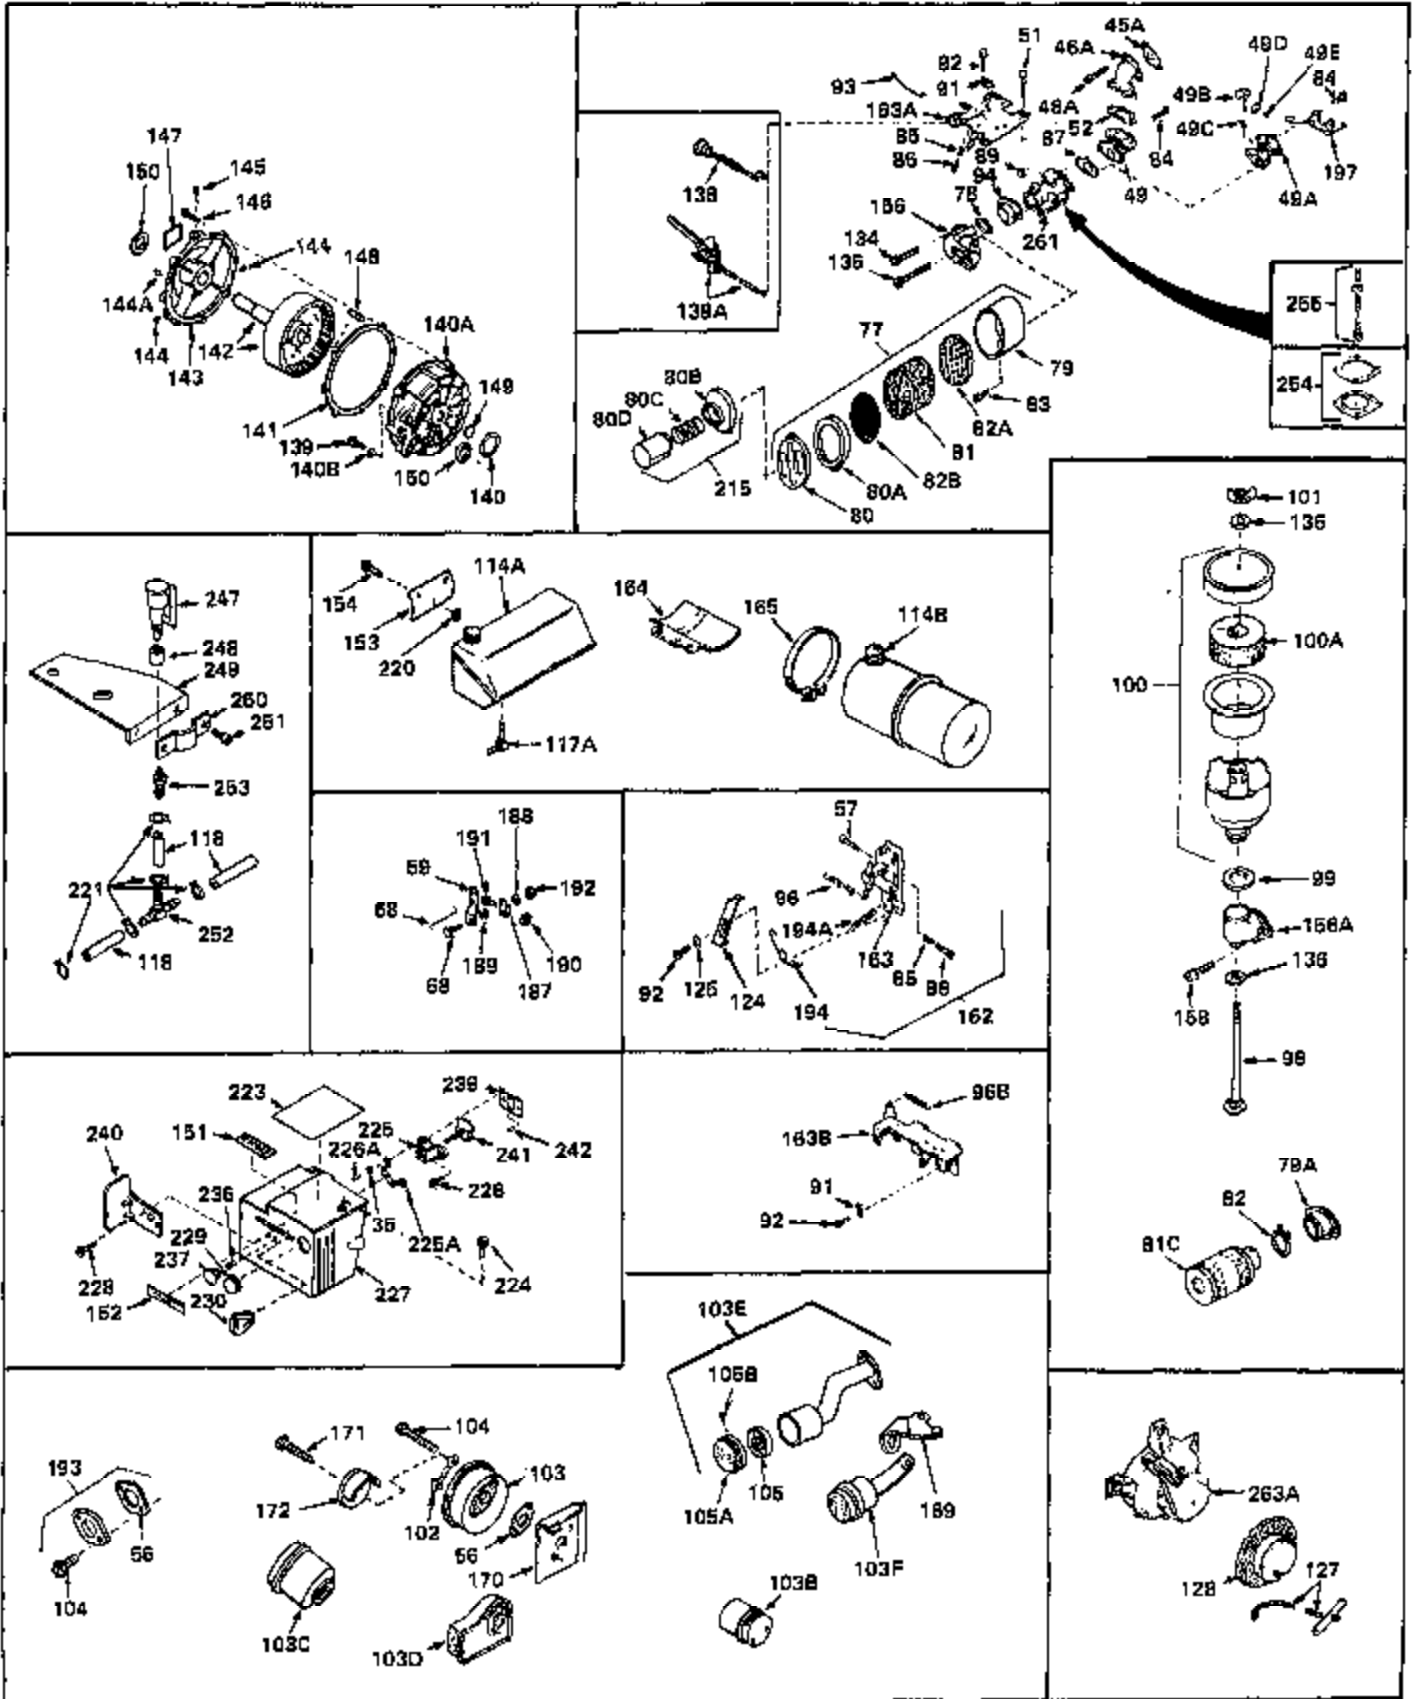

Engine Parts List #2

Ref #	Part Number	Qty	Description
36	8269	0	Washer
45A	30188	0	Gasket, Intake pipe
48A	650451	0	Screw
51	650454	0	Screw, Fil. flex hd. 1/4-20 x 3/4
56	33170	0	Gasket, Exhaust
57	28942	0	Screw
57	30091	0	Screw, Hex slotted washer hd., 8-32 x 1/2
57	30200	0	Screw
59	31510	0	Lever, Governor
68	650548	0	Screw, Hex washer hd., 8-32 x 5/16
77	31545	0	Cleaner Assy., Air
78	27272	0	Gasket, Air cleaner
80D	450124	0	Bag, Pre-cleaner
80C	450150	0	Spring, Pre-cleaner
82A	29962	0	Screen, Air cleaner
83	650163	0	Screw, Fil. hd. Sems, 10-32 x 7/8
83	650399	0	Screw, Phil. fil. hd. Sems, 10-32 x 5/8
83	650709	0	Screw
83	28820	0	Screw
84	30564	0	Screw
84	6201	0	Screw
84	6202	0	Screw
84	650551	0	Screw, Hex hd. cap, 1/4-28 x 1-1/4
85	28564	0	Spring, Compression
85	31342	0	Spring, Compression
85	32924	0	Spring, Compression
86	29500	0	Screw, Fil. hd. mach., Sems, 8-32 x 3/4
86	650549	0	Screw
86	650688	0	Screw, Hex hd., 10-32 x 1-5/16" (Drilled
89	29752	0	Nut
91	27793	0	Clip, Conduit
92	28942	0	Screw
96B	31426	0	Spring, Extension
101	9577	0	Nut, Wing, 10-24
102	30083	0	Plate, Locking
103E	33126A	0	Muffler
103F	33288	0	Muffler
104	27182	0	Screw, Hex hd. cap, 1/4-20 x 3-3/8
104	650253	0	Screw, Hex hd. cap, 1/4-20 x 2-1/4
104	650327	0	Screw, Fil slotted hd. Sems, 114-20 x 2-1/2
104	650493	0	Screw, Hex hd. Sems, 1/4-20 x 1-3/4
104	650561	0	Screw
104	650599	0	Screw, Hex hd. cap, Sems, 1/4-20 x 1-1/2
104	650795	0	Screw, Hex hd. cap, Sems, 1/4-20 x 2-5/16
105	33171	0	Screen, Muffler
105B	650578	0	Screw
105A	33172	0	Cover, Muffler
117A	28584	0	Strainer & Elbow
118	29774	0	Line, Fuel (Braided 8.25")
118	30705	0	Line, Fuel (Braided 16")
118	30962	0	Line, Fuel (Braided 32")
134	650163	0	Screw, Fil. hd. Sems, 10-32 x 7/8
135	650520	0	Screw
135	650544	0	Screw, Pan flex hd., 10-24 x 7/8
136	27183	0	Washer, Fiber
136	31905	0	Washer, Paper
138	30985	0	Control, Throttle
138A	24522	0	Control, Throttle