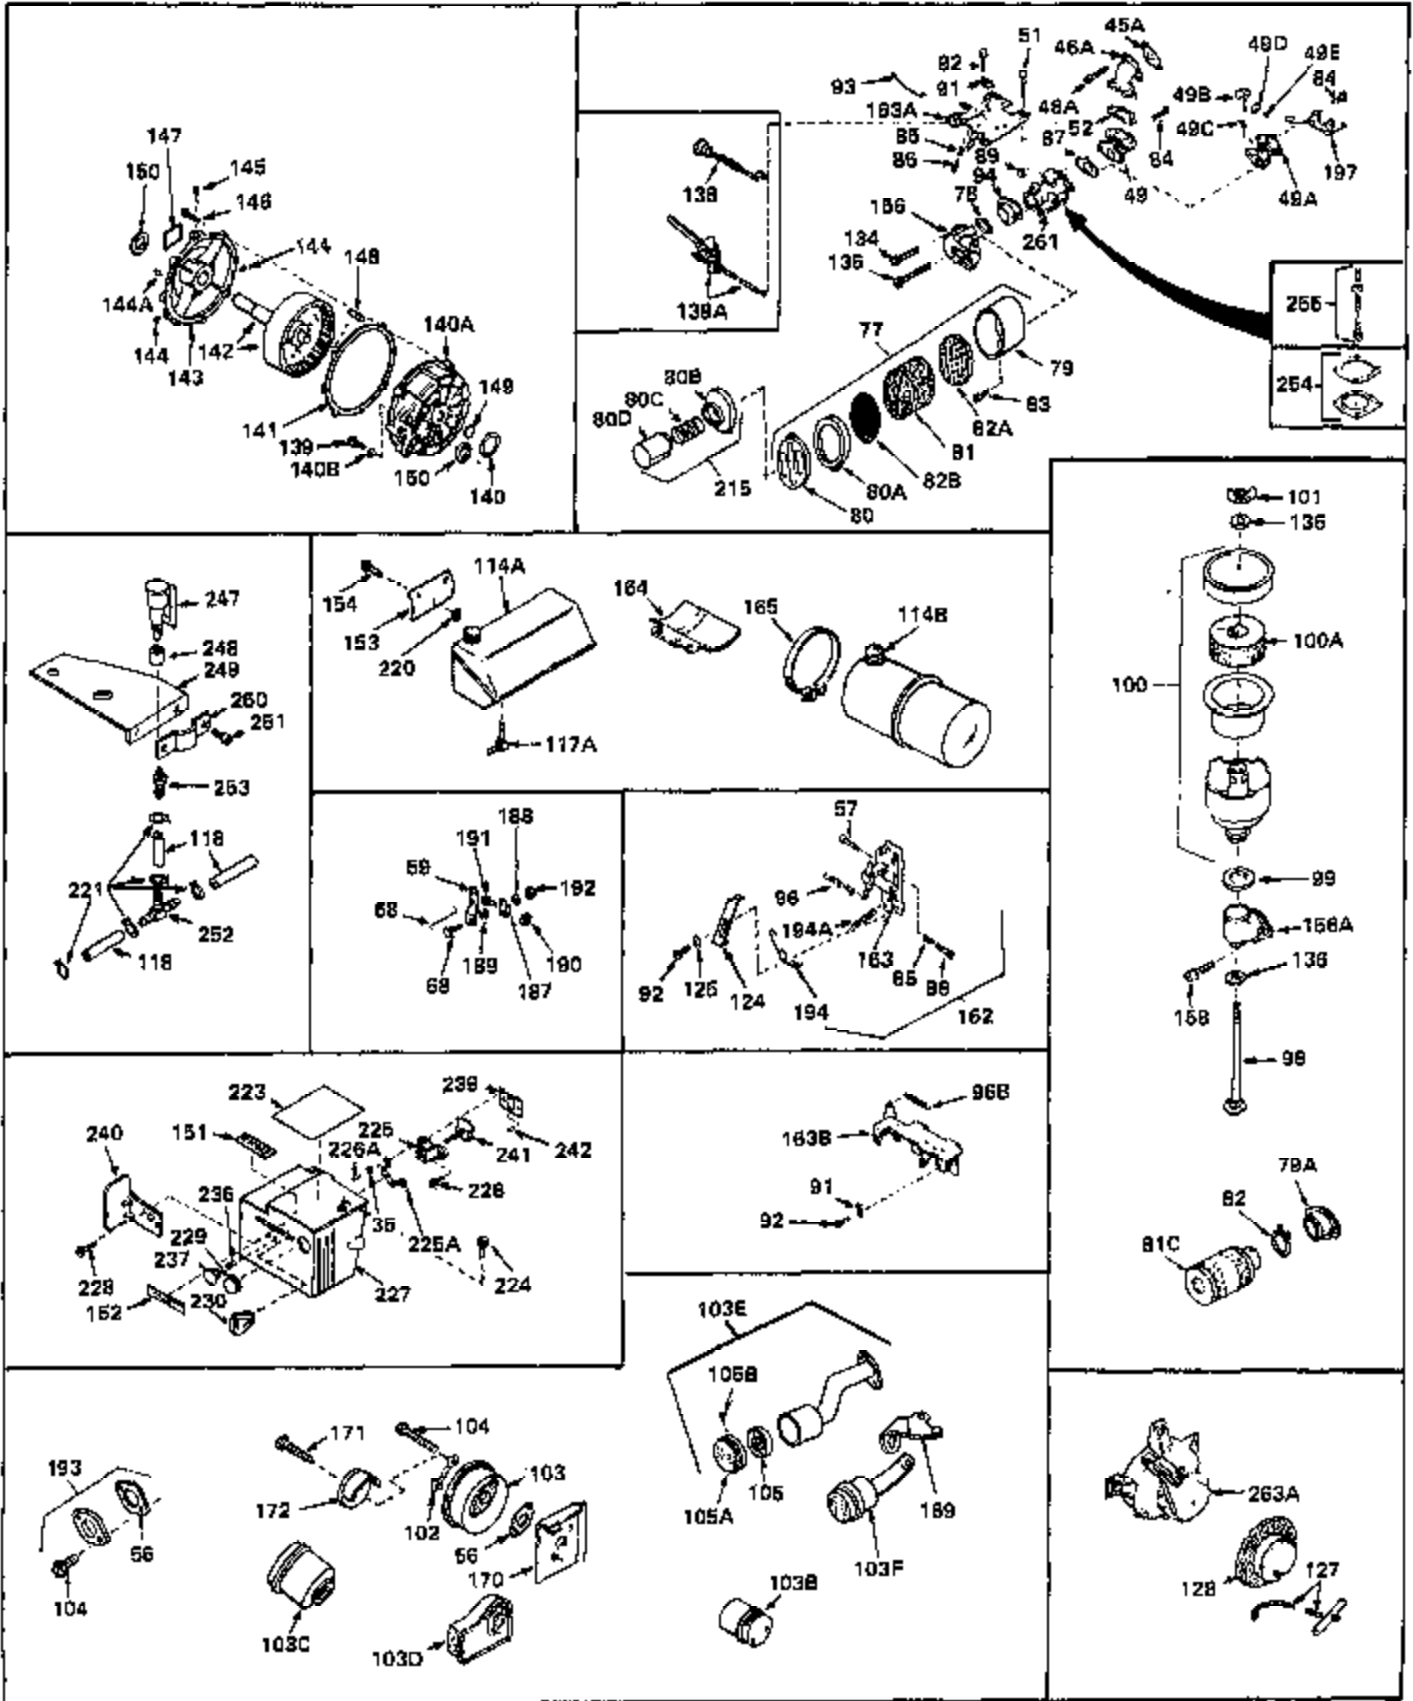

Engine Parts List #2

Ref #	Part Number	Qty	Description
36	8269	0	Washer
45A	30188	0	Gasket, Intake pipe
48A	650451	0	Screw
51	650454	0	Screw, Fil. flex hd. 1/4-20 x 3/4
57	28942	0	Screw
57	30091	0	Screw, Hex slotted washer hd., 8-32 x 1/2
57	30200	0	Screw
59	31510	0	Lever, Governor
68	650548	0	Screw, Hex washer hd., 8-32 x 5/16
77	31545	0	Cleaner Assy., Air
78	27272	0	Gasket, Air cleaner
80D	450124	0	Bag, Pre-cleaner
80C	450150	0	Spring, Pre-cleaner
82A	29962	0	Screen, Air cleaner
83	650163	0	Screw, Fil. hd. Sems, 10-32 x 7/8
83	650399	0	Screw, Phil. fil. hd. Sems, 10-32 x 5/8
83	650709	0	Screw
83	28820	0	Screw
84	30564	0	Screw
84	6201	0	Screw
84	6202	0	Screw
84	650551	0	Screw, Hex hd. cap, 1/4-28 x 1-1/4
85	28564	0	Spring, Compression
85	31342	0	Spring, Compression
85	32924	0	Spring, Compression
86	29500	0	Screw, Fil. hd. mach., Sems, 8-32 x 3/4
86	650549	0	Screw
86	650688	0	Screw, Hex hd., 10-32 x 1-5/16" (Drilled
87	26756	0	Gasket, Carburetor
89	29752	0	Nut
91	27793	0	Clip, Conduit
92	28942	0	Screw
96B	31426	0	Spring, Extension
101	9577	0	Nut, Wing, 10-24
102	30083	0	Plate, Locking
103F	33288	0	Muffler
104	27182	0	Screw, Hex hd. cap, 1/4-20 x 3-3/8
104	650253	0	Screw, Hex hd. cap, 1/4-20 x 2-1/4
104	650327	0	Screw, Fil slotted hd. Sems, 114-20 x 2-1/2
104	650493	0	Screw, Hex hd. Sems, 1/4-20 x 1-3/4
104	650561	0	Screw
104	650599	0	Screw, Hex hd. cap, Sems, 1/4-20 x 1-1/2
104	650795	0	Screw, Hex hd. cap, Sems, 1/4-20 x 2-5/16
105A	33172	0	Cover, Muffler
105B	650578	0	Screw
105	33171	0	Screen, Muffler
117A	28584	0	Strainer & Elbow
118	29774	0	Line, Fuel (Braided 8.25")
118	30705	0	Line, Fuel (Braided 16")
118	30962	0	Line, Fuel (Braided 32")
134	650163	0	Screw, Fil. hd. Sems, 10-32 x 7/8
135	650520	0	Screw
135	650544	0	Screw, Pan flex hd., 10-24 x 7/8
136	27183	0	Washer, Fiber
136	31905	0	Washer, Paper
138A	24522	0	Control, Throttle
138	30985	0	Control, Throttle
139	28454	0	Screw