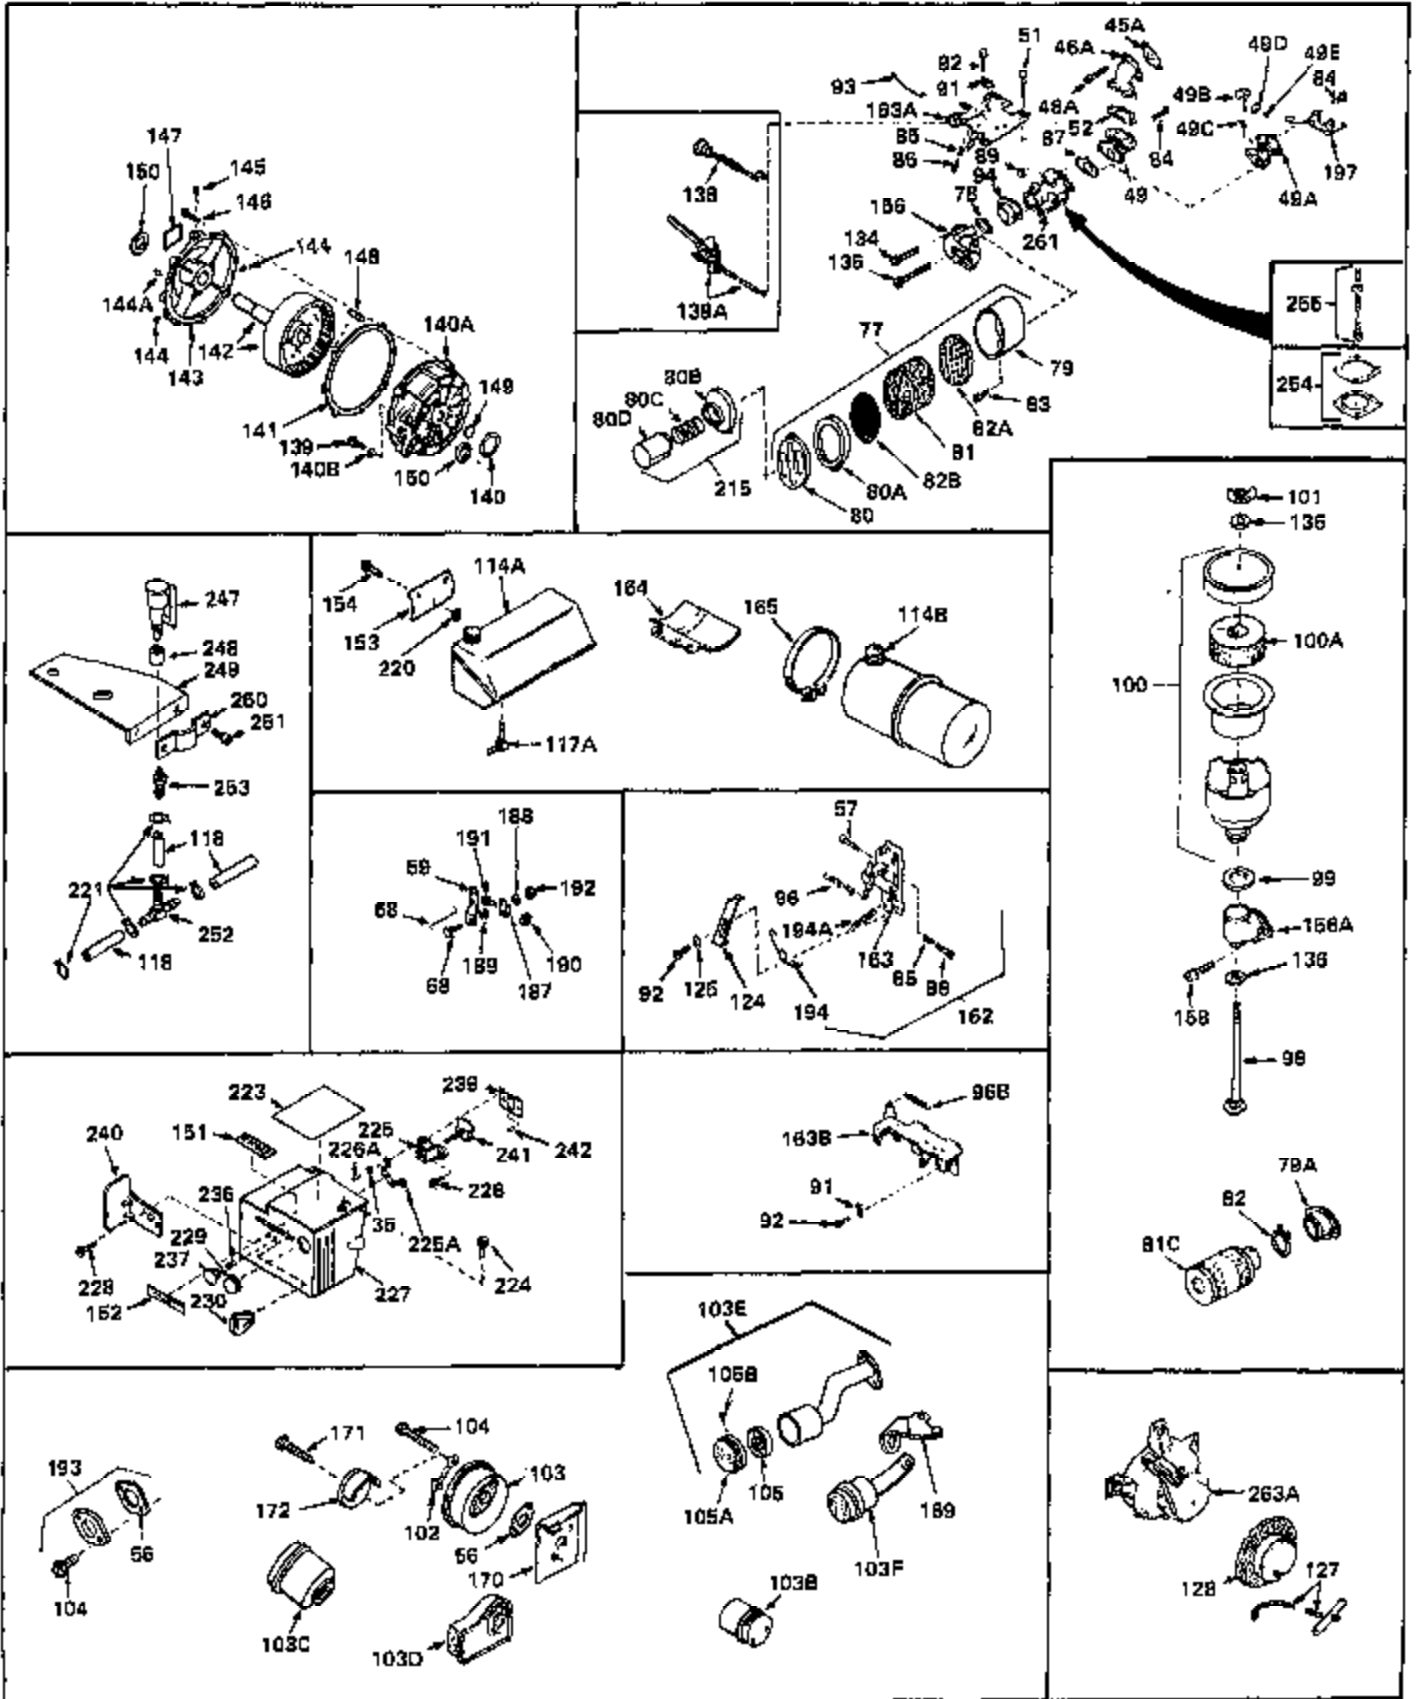

Engine Parts List #2

Ref #	Part Number	Qty	Description
36	8269	0	Washer
45A	30188	0	Gasket, Intake pipe
48A	650451	0	Screw
51	650454	0	Screw, Fil. flex hd. 1/4-20 x 3/4
57	28942	0	Screw
57	30091	0	Screw, Hex slotted washer hd., 8-32 x 1/2
57	30200	0	Screw
59	31510	0	Lever, Governor
68	650548	0	Screw, Hex washer hd., 8-32 x 5/16
77	31545	0	Cleaner Assy., Air
78	27272	0	Gasket, Air cleaner
80D	450124	0	Bag, Pre-cleaner
80C	450150	0	Spring, Pre-cleaner
82A	29962	0	Screen, Air cleaner
83	650399	0	Screw, Phil. fil. hd. Sems, 10-32 x 5/8
83	650709	0	Screw
83	28820	0	Screw
83	650163	0	Screw, Fil. hd. Sems, 10-32 x 7/8
84	30564	0	Screw
84	6201	0	Screw
84	6202	0	Screw
84	650551	0	Screw, Hex hd. cap, 1/4-28 x 1-1/4
85	28564	0	Spring, Compression
85	31342	0	Spring, Compression
85	32924	0	Spring, Compression
86	29500	0	Screw, Fil. hd. mach., Sems, 8-32 x 3/4
86	650549	0	Screw
86	650688	0	Screw, Hex hd., 10-32 x 1-5/16" (Drilled
87	26756	0	Gasket, Carburetor
89	29752	0	Nut
91	27793	0	Clip, Conduit
92	28942	0	Screw
96B	31426	0	Spring, Extension
101	9577	0	Nut, Wing, 10-24
102	30083	0	Plate, Locking
103F	33288	0	Muffler
104	27182	0	Screw, Hex hd. cap, 1/4-20 x 3-3/8
104	650253	0	Screw, Hex hd. cap, 1/4-20 x 2-1/4
104	650327	0	Screw, Fil slotted hd. Sems, 114-20 x 2-1/2
104	650493	0	Screw, Hex hd. Sems, 1/4-20 x 1-3/4
104	650561	0	Screw
104	650599	0	Screw, Hex hd. cap, Sems, 1/4-20 x 1-1/2
104	650795	0	Screw, Hex hd. cap, Sems, 1/4-20 x 2-5/16
105	33171	0	Screen, Muffler
105B	650578	0	Screw
105A	33172	0	Cover, Muffler
117A	28584	0	Strainer & Elbow
118	29774	0	Line, Fuel (Braided 8.25")
118	30705	0	Line, Fuel (Braided 16")
118	30962	0	Line, Fuel (Braided 32")
134	650163	0	Screw, Fil. hd. Sems, 10-32 x 7/8
135	650520	0	Screw
135	650544	0	Screw, Pan flex hd., 10-24 x 7/8
136	27183	0	Washer, Fiber
136	31905	0	Washer, Paper
138A	24522	0	Control, Throttle
138	30985	0	Control, Throttle
139	28454	0	Screw