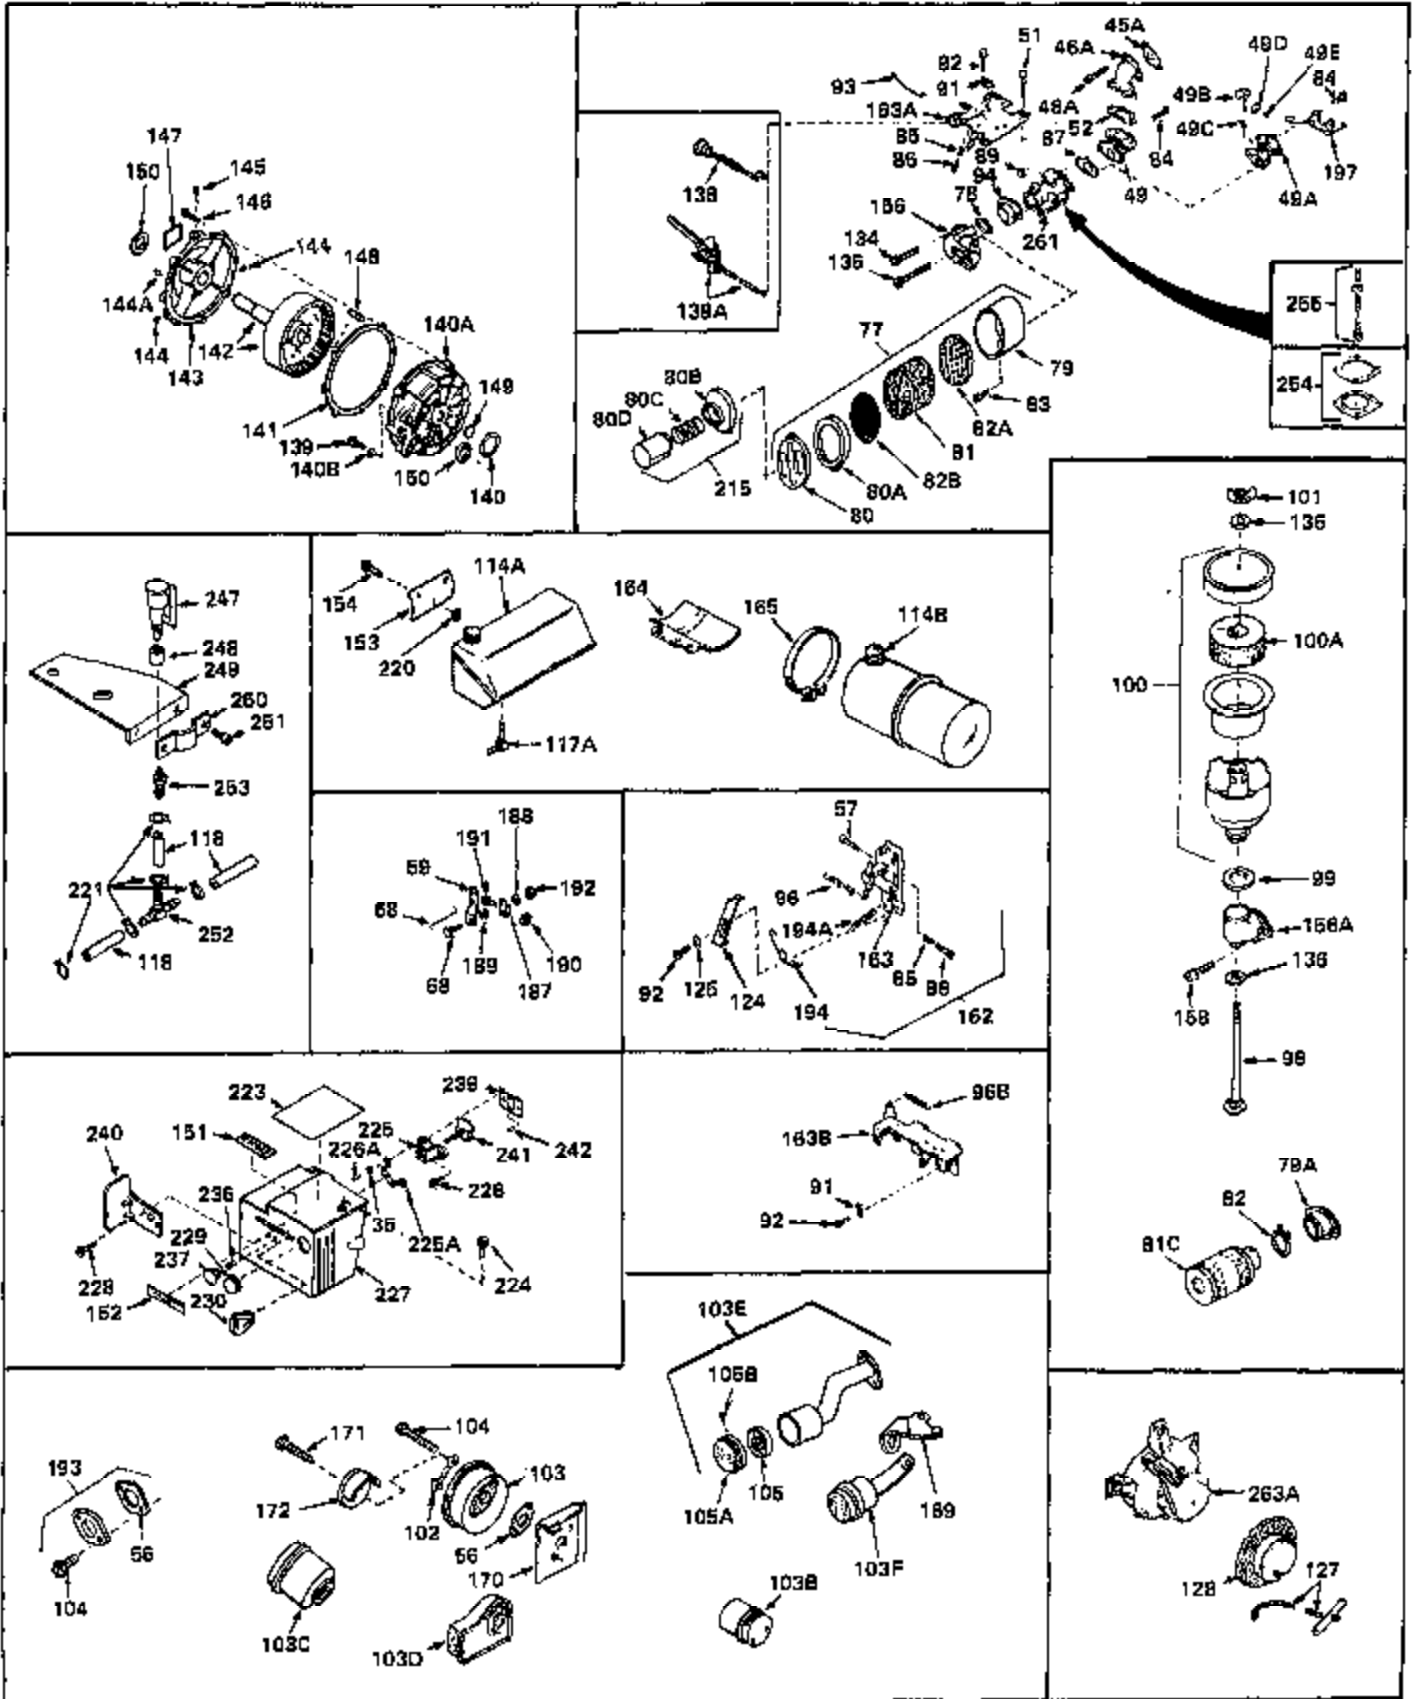

Engine Parts List #2

Ref #	Part Number	Qty	Description
36	8269	0	Washer
45A	30188	0	Gasket, Intake pipe
48A	650451	0	Screw
51	650454	0	Screw, Fil. flex hd. 1/4-20 x 3/4
56	33170	0	Gasket, Exhaust
57	28942	0	Screw
57	30091	0	Screw, Hex slotted washer hd., 8-32 x 1/2
57	30200	0	Screw
59	31510	0	Lever, Governor
68	650548	0	Screw, Hex washer hd., 8-32 x 5/16
77	31545	0	Cleaner Assy., Air
78	27272	0	Gasket, Air cleaner
80D	450124	0	Bag, Pre-cleaner
80C	450150	0	Spring, Pre-cleaner
82A	29962	0	Screen, Air cleaner
83	650163	0	Screw, Fil. hd. Sems, 10-32 x 7/8
83	650399	0	Screw, Phil. fil. hd. Sems, 10-32 x 5/8
83	650709	0	Screw
83	28820	0	Screw
84	30564	0	Screw
84	6201	0	Screw
84	6202	0	Screw
84	650551	0	Screw, Hex hd. cap, 1/4-28 x 1-1/4
85	28564	0	Spring, Compression
85	31342	0	Spring, Compression
85	32924	0	Spring, Compression
86	29500	0	Screw, Fil. hd. mach., Sems, 8-32 x 3/4
86	650549	0	Screw
86	650688	0	Screw, Hex hd., 10-32 x 1-5/16" (Drilled
87	26756	0	Gasket, Carburetor
89	29752	0	Nut
91	27793	0	Clip, Conduit
92	28942	0	Screw
96B	31426	0	Spring, Extension
101	9577	0	Nut, Wing, 10-24
102	30083	0	Plate, Locking
103E	33126A	0	Muffler
103F	33288	0	Muffler
104	27182	0	Screw, Hex hd. cap, 1/4-20 x 3-3/8
104	650253	0	Screw, Hex hd. cap, 1/4-20 x 2-1/4
104	650327	0	Screw, Fil slotted hd. Sems, 114-20 x 2-1/2
104	650493	0	Screw, Hex hd. Sems, 1/4-20 x 1-3/4
104	650561	0	Screw
104	650599	0	Screw, Hex hd. cap, Sems, 1/4-20 x 1-1/2
104	650795	0	Screw, Hex hd. cap, Sems, 1/4-20 x 2-5/16
105A	33172	0	Cover, Muffler
105B	650578	0	Screw
105	33171	0	Screen, Muffler
117A	28584	0	Strainer & Elbow
118	29774	0	Line, Fuel (Braided 8.25")
118	30705	0	Line, Fuel (Braided 16")
118	30962	0	Line, Fuel (Braided 32")
134	650163	0	Screw, Fil. hd. Sems, 10-32 x 7/8
135	650520	0	Screw
135	650544	0	Screw, Pan flex hd., 10-24 x 7/8
136	27183	0	Washer, Fiber
136	31905	0	Washer, Paper
138A	24522	0	Control, Throttle