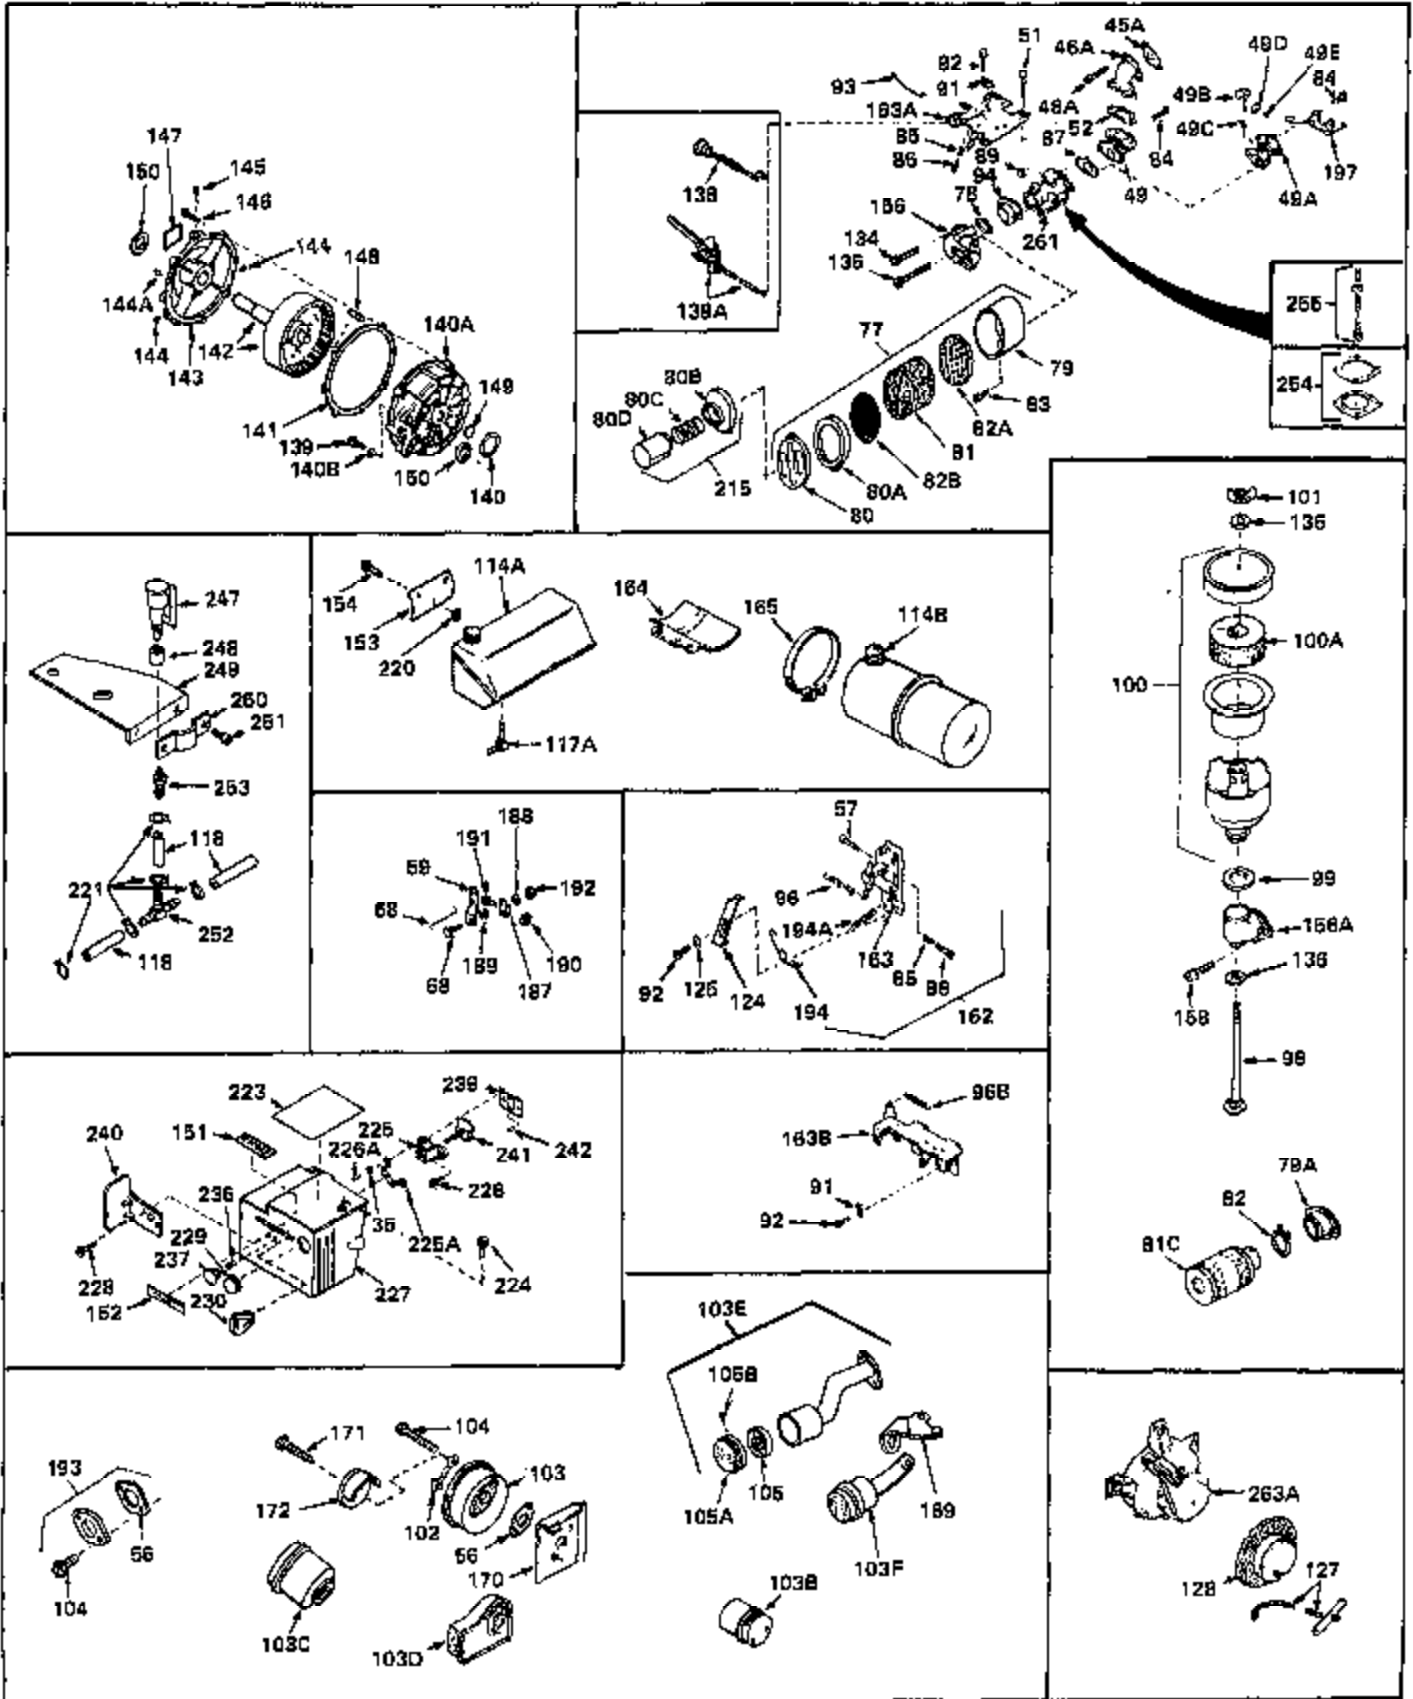

Engine Parts List #2

Ref #	Part Number	Qty	Description
36	8269	0	Washer
45A	30188	0	Gasket, Intake pipe
48A	650451	0	Screw
51	650454	0	Screw, Fil. flex hd. 1/4-20 x 3/4
57	28942	0	Screw
57	30091	0	Screw, Hex slotted washer hd., 8-32 x 1/2
57	30200	0	Screw
59	31510	0	Lever, Governor
68	650548	0	Screw, Hex washer hd., 8-32 x 5/16
77	31545	0	Cleaner Assy., Air
78	27272	0	Gasket, Air cleaner
80D	450124	0	Bag, Pre-cleaner
80C	450150	0	Spring, Pre-cleaner
82A	29962	0	Screen, Air cleaner
83	650163	0	Screw, Fil. hd. Sems, 10-32 x 7/8
83	650399	0	Screw, Phil. fil. hd. Sems, 10-32 x 5/8
83	650709	0	Screw
83	28820	0	Screw
84	30564	0	Screw
84	6201	0	Screw
84	6202	0	Screw
84	650551	0	Screw, Hex hd. cap, 1/4-28 x 1-1/4
85	28564	0	Spring, Compression
85	31342	0	Spring, Compression
85	32924	0	Spring, Compression
86	29500	0	Screw, Fil. hd. mach., Sems, 8-32 x 3/4
86	650549	0	Screw
86	650688	0	Screw, Hex hd., 10-32 x 1-5/16" (Drilled
87	26756	0	Gasket, Carburetor
89	29752	0	Nut
91	27793	0	Clip, Conduit
92	28942	0	Screw
96B	31426	0	Spring, Extension
101	9577	0	Nut, Wing, 10-24
102	30083	0	Plate, Locking
103F	33288	0	Muffler
104	27182	0	Screw, Hex hd. cap, 1/4-20 x 3-3/8
104	650253	0	Screw, Hex hd. cap, 1/4-20 x 2-1/4
104	650327	0	Screw, Fil slotted hd. Sems, 114-20 x 2-1/2
104	650493	0	Screw, Hex hd. Sems, 1/4-20 x 1-3/4
104	650561	0	Screw
104	650599	0	Screw, Hex hd. cap, Sems, 1/4-20 x 1-1/2
104	650795	0	Screw, Hex hd. cap, Sems, 1/4-20 x 2-5/16
105	33171	0	Screen, Muffler
105B	650578	0	Screw
105A	33172	0	Cover, Muffler
117A	28584	0	Strainer & Elbow
118	29774	0	Line, Fuel (Braided 8.25")
118	30705	0	Line, Fuel (Braided 16")
118	30962	0	Line, Fuel (Braided 32")
134	650163	0	Screw, Fil. hd. Sems, 10-32 x 7/8
135	650520	0	Screw
135	650544	0	Screw, Pan flex hd., 10-24 x 7/8
136	27183	0	Washer, Fiber
136	31905	0	Washer, Paper
138A	24522	0	Control, Throttle
138	30985	0	Control, Throttle
139	28454	0	Screw