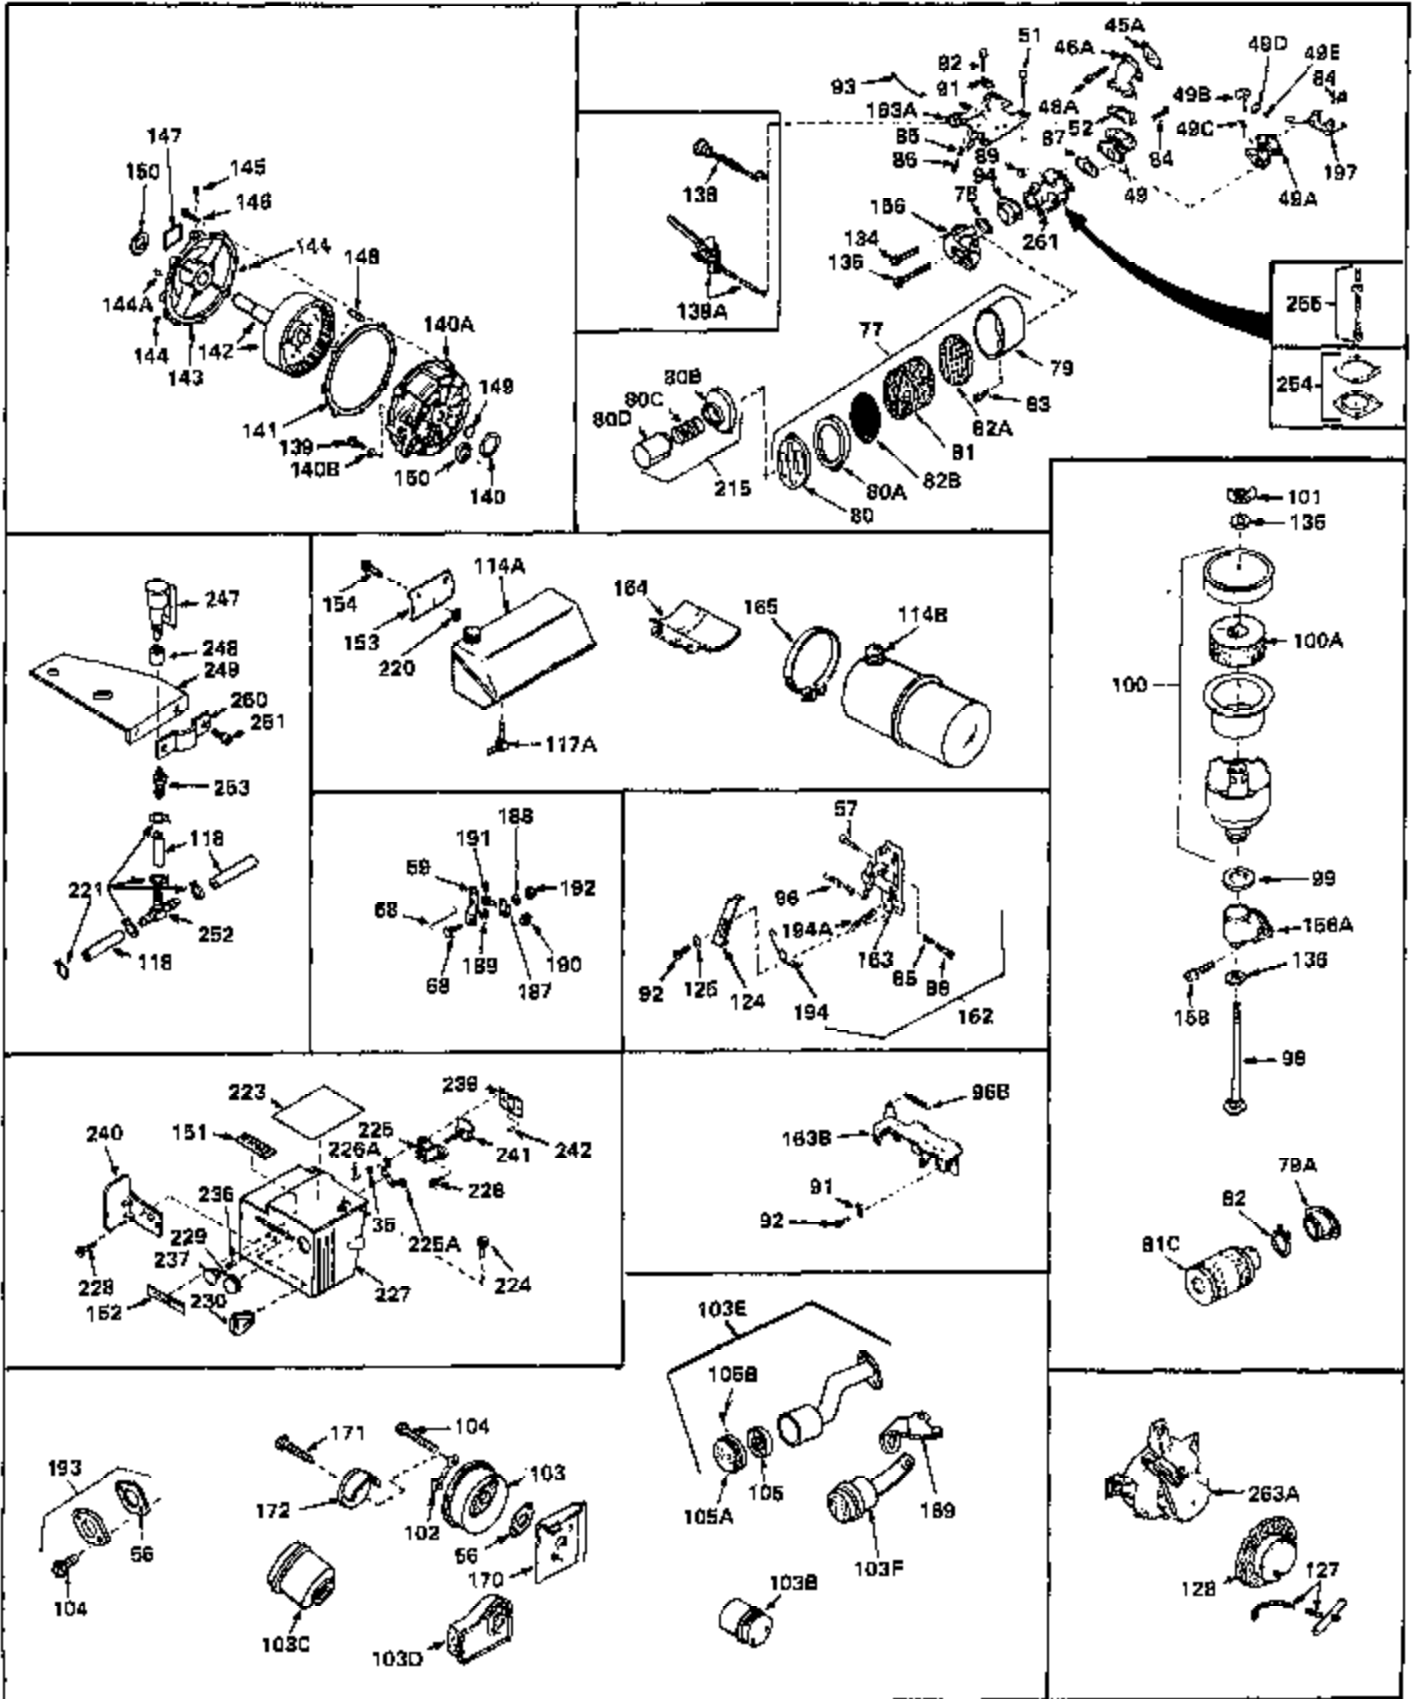

Engine Parts List #2

Ref #	Part Number	Qty	Description
36	8269	0	Washer
45A	30188	0	Gasket, Intake pipe
48A	650451	0	Screw
51	650454	0	Screw, Fil. flex hd. 1/4-20 x 3/4
56	30081	0	Gasket, Exhaust
57	28942	0	Screw
57	30091	0	Screw, Hex slotted washer hd., 8-32 x 1/2
57	30200	0	Screw
59	31510	0	Lever, Governor
68	650548	0	Screw, Hex washer hd., 8-32 x 5/16
77	31545	0	Cleaner Assy., Air
78	27272	0	Gasket, Air cleaner
80D	450124	0	Bag, Pre-cleaner
80C	450150	0	Spring, Pre-cleaner
82A	29962	0	Screen, Air cleaner
83	28820	0	Screw
83	650163	0	Screw, Fil. hd. Sems, 10-32 x 7/8
83	650399	0	Screw, Phil. fil. hd. Sems, 10-32 x 5/8
83	650709	0	Screw
84	30564	0	Screw
84	6201	0	Screw
84	6202	0	Screw
84	650551	0	Screw, Hex hd. cap, 1/4-28 x 1-1/4
85	28564	0	Spring, Compression
85	31342	0	Spring, Compression
85	32924	0	Spring, Compression
86	29500	0	Screw, Fil. hd. mach., Sems, 8-32 x 3/4
86	650549	0	Screw
86	650688	0	Screw, Hex hd., 10-32 x 1-5/16" (Drilled
87	26756	0	Gasket, Carburetor
89	29752	0	Nut
91	27793	0	Clip, Conduit
92	28942	0	Screw
96B	31426	0	Spring, Extension
101	9577	0	Nut, Wing, 10-24
102	30083	0	Plate, Locking
103F	33288	0	Muffler
103	30996	0	Muffler
104	27182	0	Screw, Hex hd. cap, 1/4-20 x 3-3/8
104	650253	0	Screw, Hex hd. cap, 1/4-20 x 2-1/4
104	650327	0	Screw, Fil slotted hd. Sems, 114-20 x 2-1/2
104	650493	0	Screw, Hex hd. Sems, 1/4-20 x 1-3/4
104	650561	0	Screw
104	650599	0	Screw, Hex hd. cap, Sems, 1/4-20 x 1-1/2
104	650795	0	Screw, Hex hd. cap, Sems, 1/4-20 x 2-5/16
105	33171	0	Screen, Muffler
105B	650578	0	Screw
105A	33172	0	Cover, Muffler
117A	28584	0	Strainer & Elbow
118	29774	0	Line, Fuel (Braided 8.25")
118	30705	0	Line, Fuel (Braided 16")
118	30962	0	Line, Fuel (Braided 32")
134	650163	0	Screw, Fil. hd. Sems, 10-32 x 7/8
135	650520	0	Screw
135	650544	0	Screw, Pan flex hd., 10-24 x 7/8
136	27183	0	Washer, Fiber
136	31905	0	Washer, Paper
138	30985	0	Control, Throttle