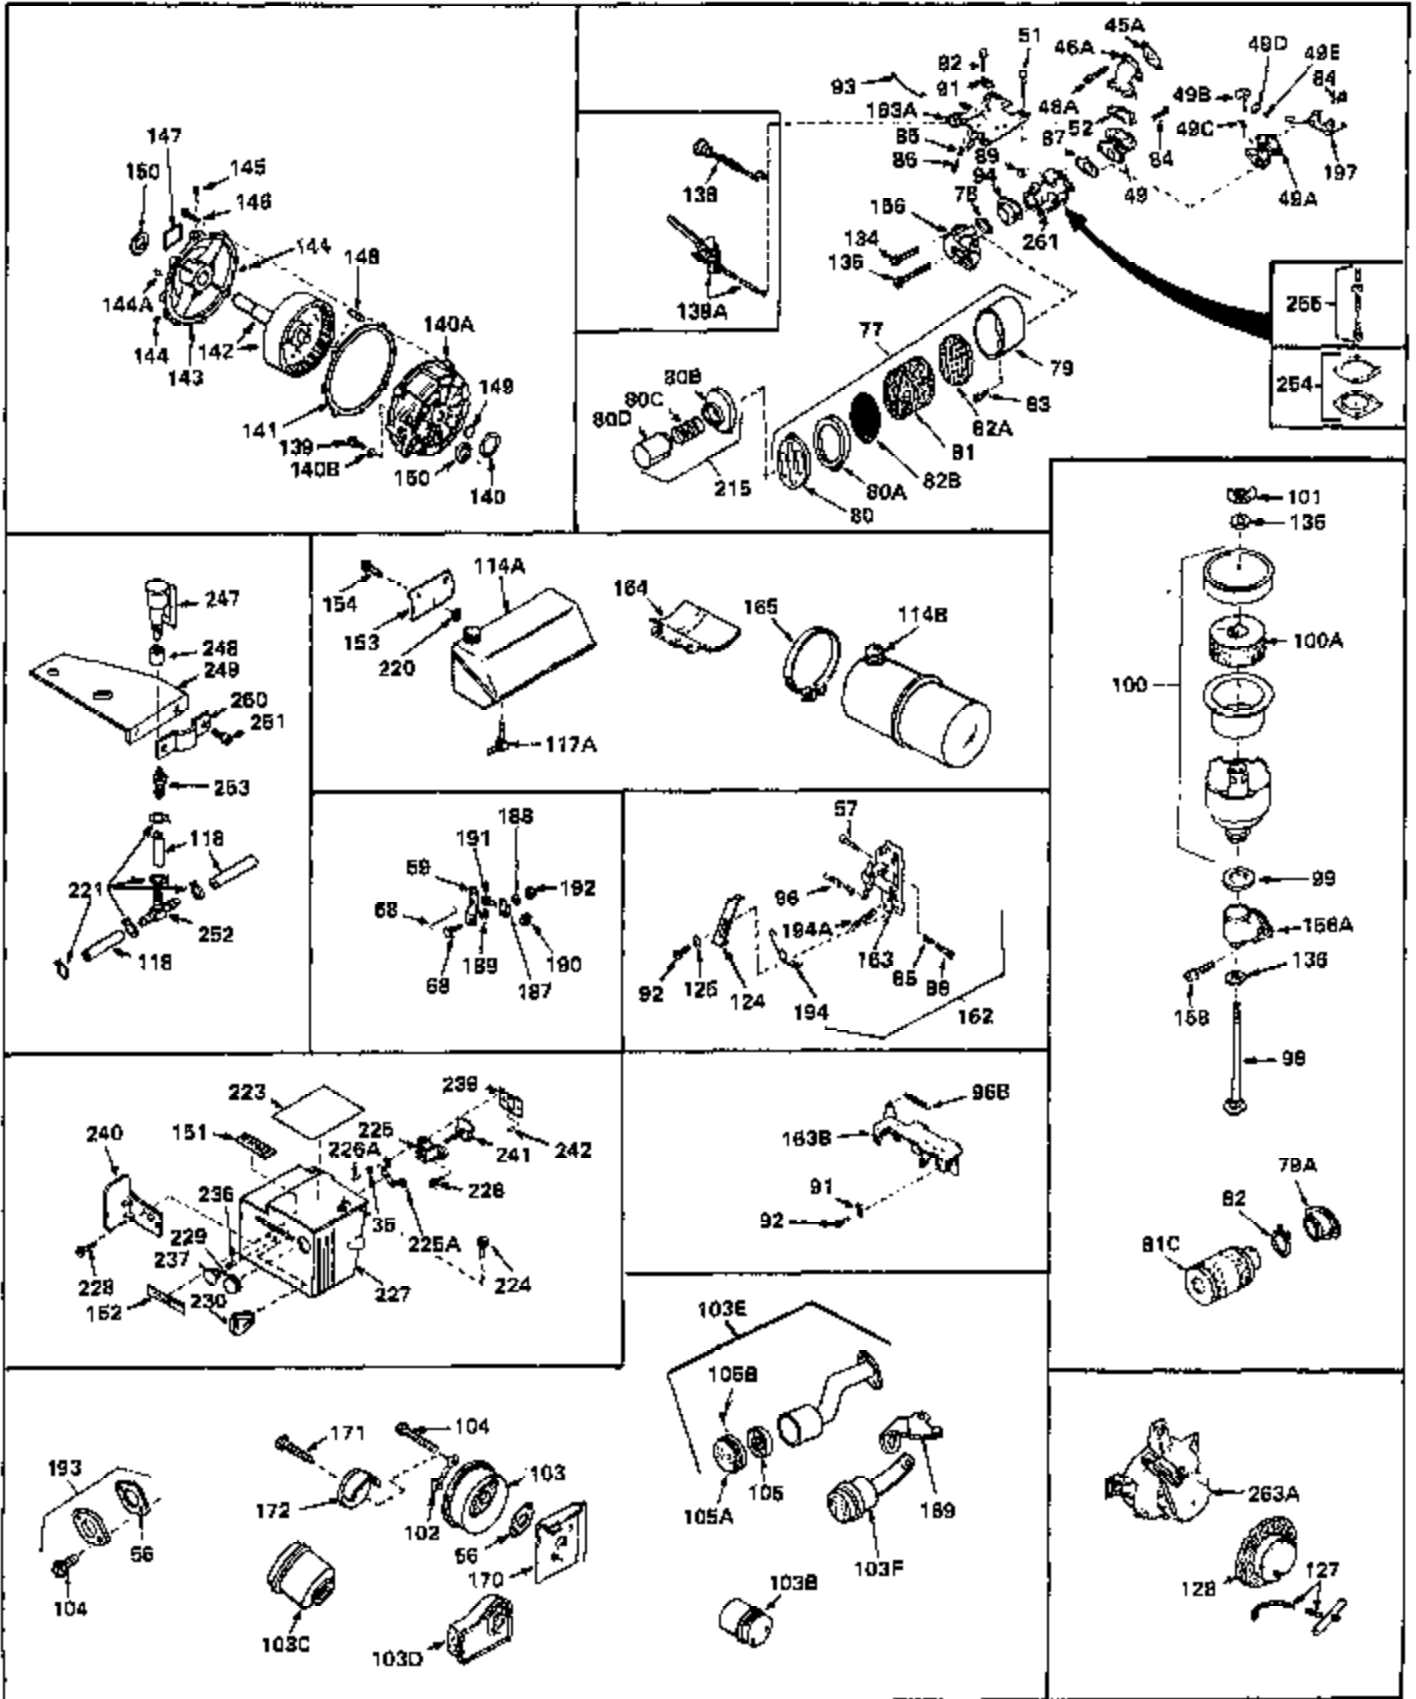

Engine Parts List #2

Ref #	Part Number	Qty	Description
36	8269	0	Washer
45A	30188	0	Gasket, Intake pipe
48A	650451	0	Screw
51	650454	0	Screw, Fil. flex hd. 1/4-20 x 3/4
56	30081	0	Gasket, Exhaust
57	28942	0	Screw
57	30091	0	Screw, Hex slotted washer hd., 8-32 x 1/2
57	30200	0	Screw
59	31510	0	Lever, Governor
68	650548	0	Screw, Hex washer hd., 8-32 x 5/16
77	31545	0	Cleaner Assy., Air
78	27272	0	Gasket, Air cleaner
80D	450124	0	Bag, Pre-cleaner
80C	450150	0	Spring, Pre-cleaner
82A	29962	0	Screen, Air cleaner
83	28820	0	Screw
83	650163	0	Screw, Fil. hd. Sems, 10-32 x 7/8
83	650399	0	Screw, Phil. fil. hd. Sems, 10-32 x 5/8
83	650709	0	Screw
84	30564	0	Screw
84	6201	0	Screw
84	6202	0	Screw
84	650551	0	Screw, Hex hd. cap, 1/4-28 x 1-1/4
85	28564	0	Spring, Compression
85	31342	0	Spring, Compression
85	32924	0	Spring, Compression
86	29500	0	Screw, Fil. hd. mach., Sems, 8-32 x 3/4
86	650549	0	Screw
86	650688	0	Screw, Hex hd., 10-32 x 1-5/16" (Drilled
87	26756	0	Gasket, Carburetor
89	29752	0	Nut
91	27793	0	Clip, Conduit
92	28942	0	Screw
96B	31426	0	Spring, Extension
101	9577	0	Nut, Wing, 10-24
102	30083	0	Plate, Locking
103B	30082A	0	Muffler
103F	33288	0	Muffler
104	27182	0	Screw, Hex hd. cap, 1/4-20 x 3-3/8
104	650253	0	Screw, Hex hd. cap, 1/4-20 x 2-1/4
104	650327	0	Screw, Fil slotted hd. Sems, 114-20 x 2-1/2
104	650493	0	Screw, Hex hd. Sems, 1/4-20 x 1-3/4
104	650561	0	Screw
104	650599	0	Screw, Hex hd. cap, Sems, 1/4-20 x 1-1/2
104	650795	0	Screw, Hex hd. cap, Sems, 1/4-20 x 2-5/16
105	33171	0	Screen, Muffler
105B	650578	0	Screw
105A	33172	0	Cover, Muffler
117A	28584	0	Strainer & Elbow
118	29774	0	Line, Fuel (Braided 8.25")
118	30705	0	Line, Fuel (Braided 16")
118	30962	0	Line, Fuel (Braided 32")
134	650163	0	Screw, Fil. hd. Sems, 10-32 x 7/8
135	650520	0	Screw
135	650544	0	Screw, Pan flex hd., 10-24 x 7/8
136	27183	0	Washer, Fiber
136	31905	0	Washer, Paper
138	30985	0	Control, Throttle