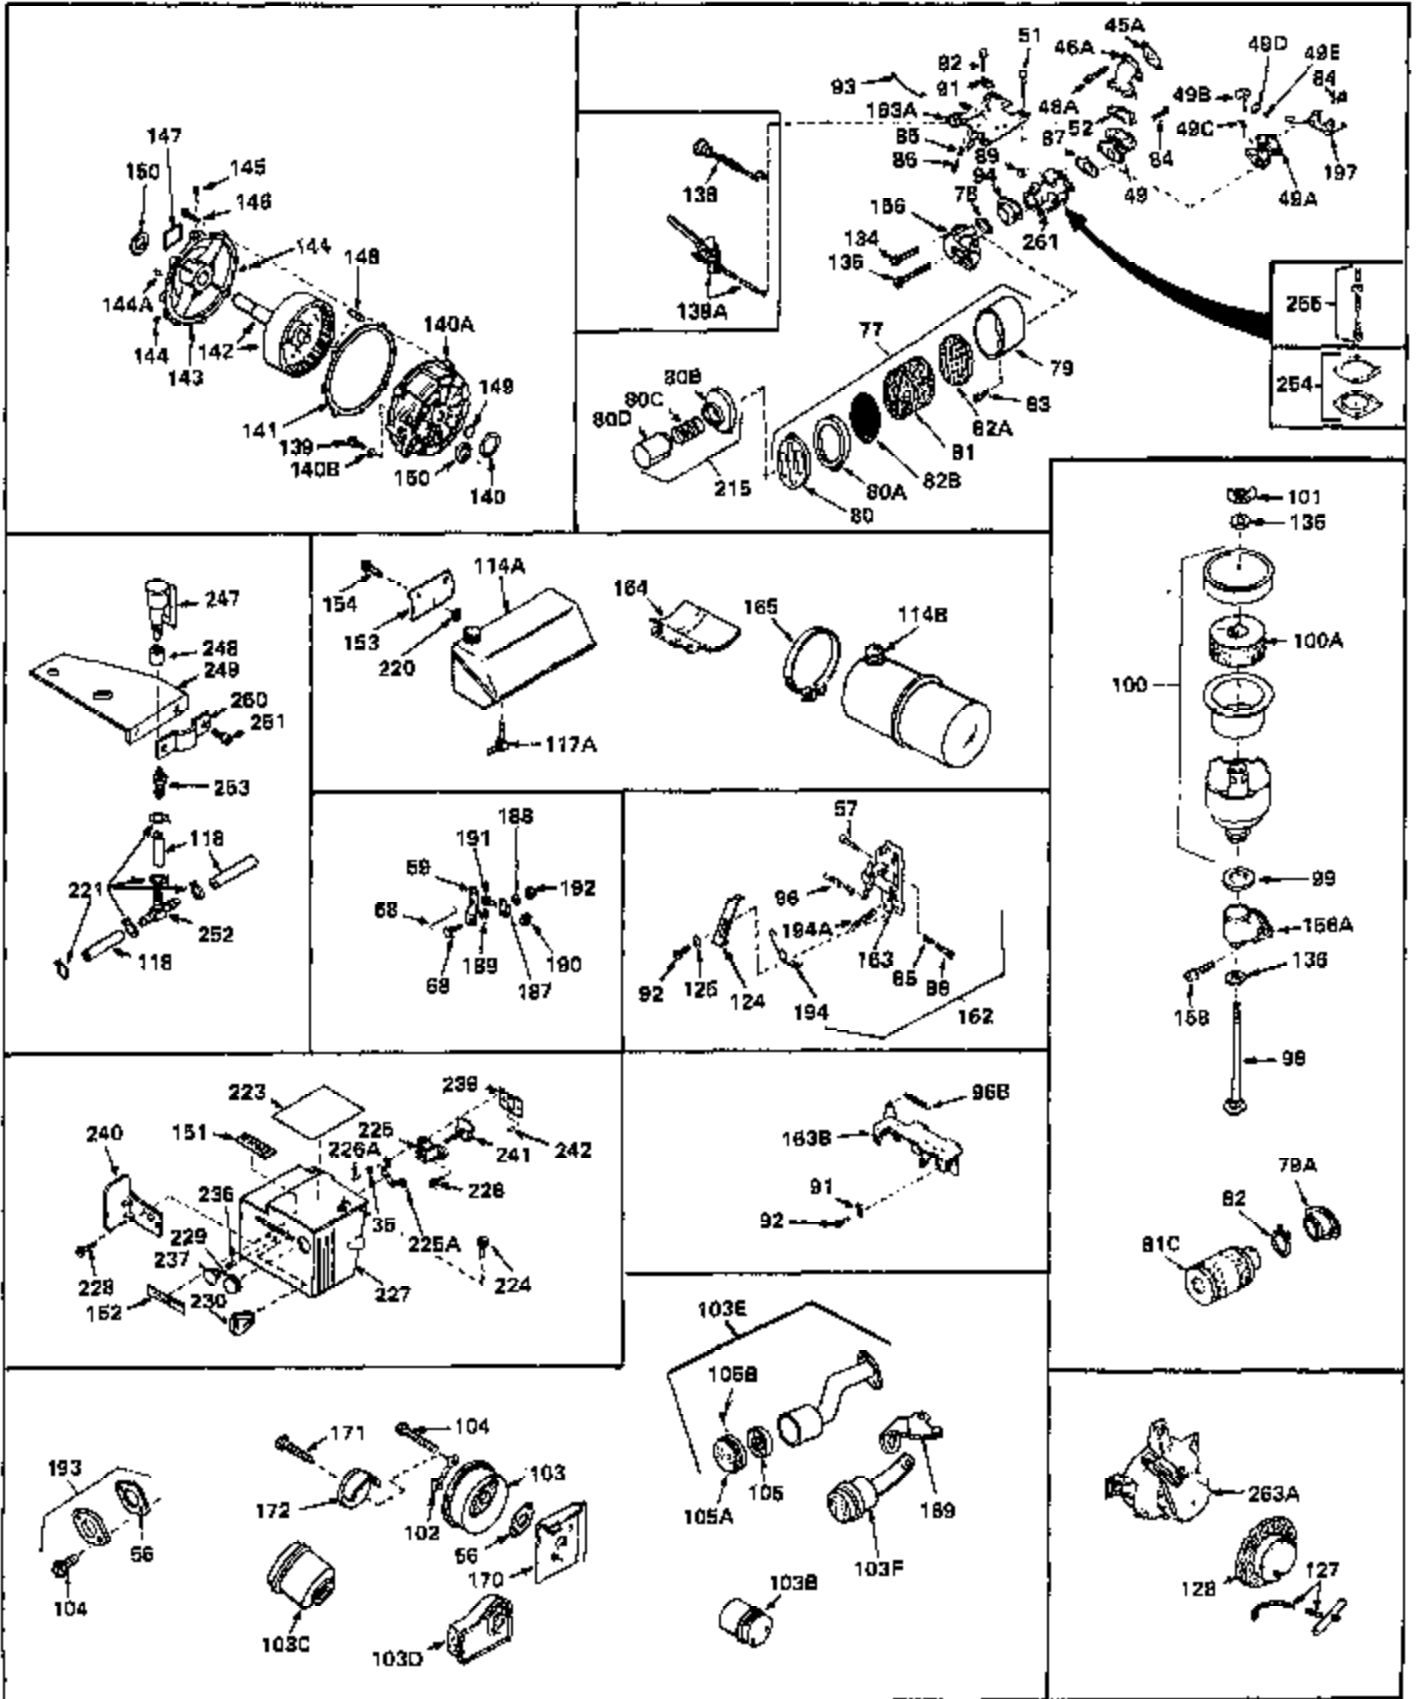

Engine Parts List #2

Ref #	Part Number	Qty	Description
36	8269	0	Washer
45A	30188	0	Gasket, Intake pipe
48A	650451	0	Screw
51	650454	0	Screw, Fil. flex hd. 1/4-20 x 3/4
57	28942	0	Screw
57	30091	0	Screw, Hex slotted washer hd., 8-32 x 1/2
57	30200	0	Screw
59	31510	0	Lever, Governor
68	650548	0	Screw, Hex washer hd., 8-32 x 5/16
77	31545	0	Cleaner Assy., Air
78	27272	0	Gasket, Air cleaner
80D	450124	0	Bag, Pre-cleaner
80C	450150	0	Spring, Pre-cleaner
82A	29962	0	Screen, Air cleaner
83	650163	0	Screw, Fil. hd. Sems, 10-32 x 7/8
83	650399	0	Screw, Phil. fil. hd. Sems, 10-32 x 5/8
83	650709	0	Screw
83	28820	0	Screw
84	30564	0	Screw
84	6201	0	Screw
84	6202	0	Screw
84	650551	0	Screw, Hex hd. cap, 1/4-28 x 1-1/4
85	28564	0	Spring, Compression
85	31342	0	Spring, Compression
85	32924	0	Spring, Compression
86	29500	0	Screw, Fil. hd. mach., Sems, 8-32 x 3/4
86	650549	0	Screw
86	650688	0	Screw, Hex hd., 10-32 x 1-5/16" (Drilled
87	26756	0	Gasket, Carburetor
89	29752	0	Nut
91	27793	0	Clip, Conduit
92	28942	0	Screw
96B	31426	0	Spring, Extension
101	9577	0	Nut, Wing, 10-24
102	30083	0	Plate, Locking
103F	33288	0	Muffler
104	27182	0	Screw, Hex hd. cap, 1/4-20 x 3-3/8
104	650253	0	Screw, Hex hd. cap, 1/4-20 x 2-1/4
104	650327	0	Screw, Fil slotted hd. Sems, 114-20 x 2-1/2
104	650493	0	Screw, Hex hd. Sems, 1/4-20 x 1-3/4
104	650561	0	Screw
104	650599	0	Screw, Hex hd. cap, Sems, 1/4-20 x 1-1/2
104	650795	0	Screw, Hex hd. cap, Sems, 1/4-20 x 2-5/16
105	33171	0	Screen, Muffler
105B	650578	0	Screw
105A	33172	0	Cover, Muffler
117A	28584	0	Strainer & Elbow
118	29774	0	Line, Fuel (Braided 8.25")
118	30705	0	Line, Fuel (Braided 16")
118	30962	0	Line, Fuel (Braided 32")
134	650163	0	Screw, Fil. hd. Sems, 10-32 x 7/8
135	650520	0	Screw
135	650544	0	Screw, Pan flex hd., 10-24 x 7/8
136	27183	0	Washer, Fiber
136	31905	0	Washer, Paper
138A	24522	0	Control, Throttle
138	30985	0	Control, Throttle
139	28454	0	Screw