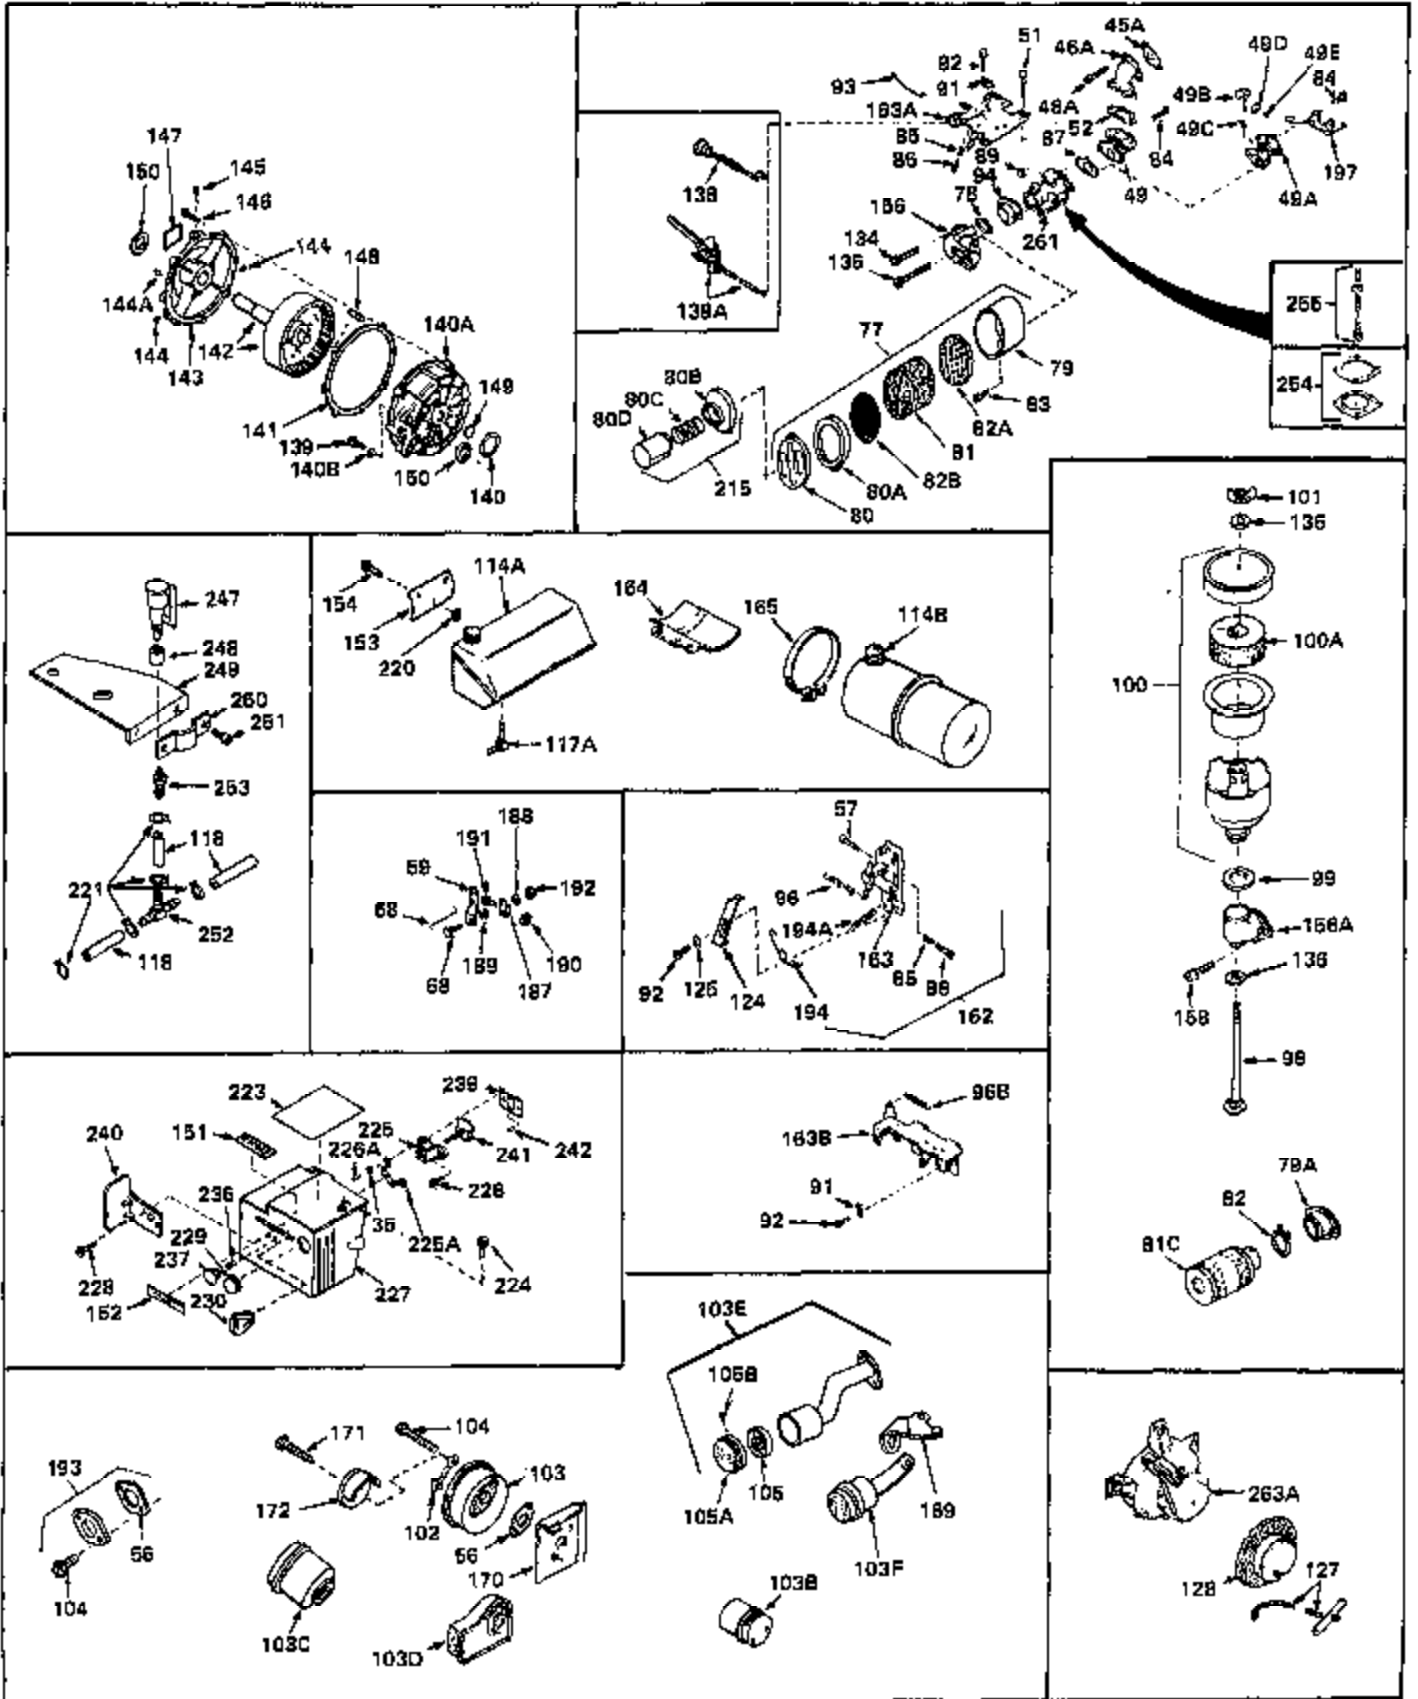

Engine Parts List #2

Ref #	Part Number	Qty	Description
36	8269	0	Washer
45A	30188	0	Gasket, Intake pipe
48A	650451	0	Screw
51	650454	0	Screw, Fil. flex hd. 1/4-20 x 3/4
57	28942	0	Screw
57	30091	0	Screw, Hex slotted washer hd., 8-32 x 1/2
57	30200	0	Screw
59	31510	0	Lever, Governor
68	650548	0	Screw, Hex washer hd., 8-32 x 5/16
77	31545	0	Cleaner Assy., Air
78	27272	0	Gasket, Air cleaner
80D	450124	0	Bag, Pre-cleaner
80C	450150	0	Spring, Pre-cleaner
82A	29962	0	Screen, Air cleaner
83	650399	0	Screw, Phil. fil. hd. Sems, 10-32 x 5/8
83	650709	0	Screw
83	28820	0	Screw
83	650163	0	Screw, Fil. hd. Sems, 10-32 x 7/8
84	30564	0	Screw
84	6201	0	Screw
84	6202	0	Screw
84	650551	0	Screw, Hex hd. cap, 1/4-28 x 1-1/4
85	28564	0	Spring, Compression
85	31342	0	Spring, Compression
85	32924	0	Spring, Compression
86	29500	0	Screw, Fil. hd. mach., Sems, 8-32 x 3/4
86	650549	0	Screw
86	650688	0	Screw, Hex hd., 10-32 x 1-5/16" (Drilled
87	26756	0	Gasket, Carburetor
89	29752	0	Nut
91	27793	0	Clip, Conduit
92	28942	0	Screw
96B	31426	0	Spring, Extension
101	9577	0	Nut, Wing, 10-24
102	30083	0	Plate, Locking
103F	33288	0	Muffler
104	27182	0	Screw, Hex hd. cap, 1/4-20 x 3-3/8
104	650253	0	Screw, Hex hd. cap, 1/4-20 x 2-1/4
104	650327	0	Screw, Fil slotted hd. Sems, 114-20 x 2-1/2
104	650493	0	Screw, Hex hd. Sems, 1/4-20 x 1-3/4
104	650561	0	Screw
104	650599	0	Screw, Hex hd. cap, Sems, 1/4-20 x 1-1/2
104	650795	0	Screw, Hex hd. cap, Sems, 1/4-20 x 2-5/16
105	33171	0	Screen, Muffler
105B	650578	0	Screw
105A	33172	0	Cover, Muffler
117A	28584	0	Strainer & Elbow
118	29774	0	Line, Fuel (Braided 8.25")
118	30705	0	Line, Fuel (Braided 16")
118	30962	0	Line, Fuel (Braided 32")
134	650163	0	Screw, Fil. hd. Sems, 10-32 x 7/8
135	650520	0	Screw
135	650544	0	Screw, Pan flex hd., 10-24 x 7/8
136	27183	0	Washer, Fiber
136	31905	0	Washer, Paper
138A	24522	0	Control, Throttle
138	30985	0	Control, Throttle
139	28454	0	Screw