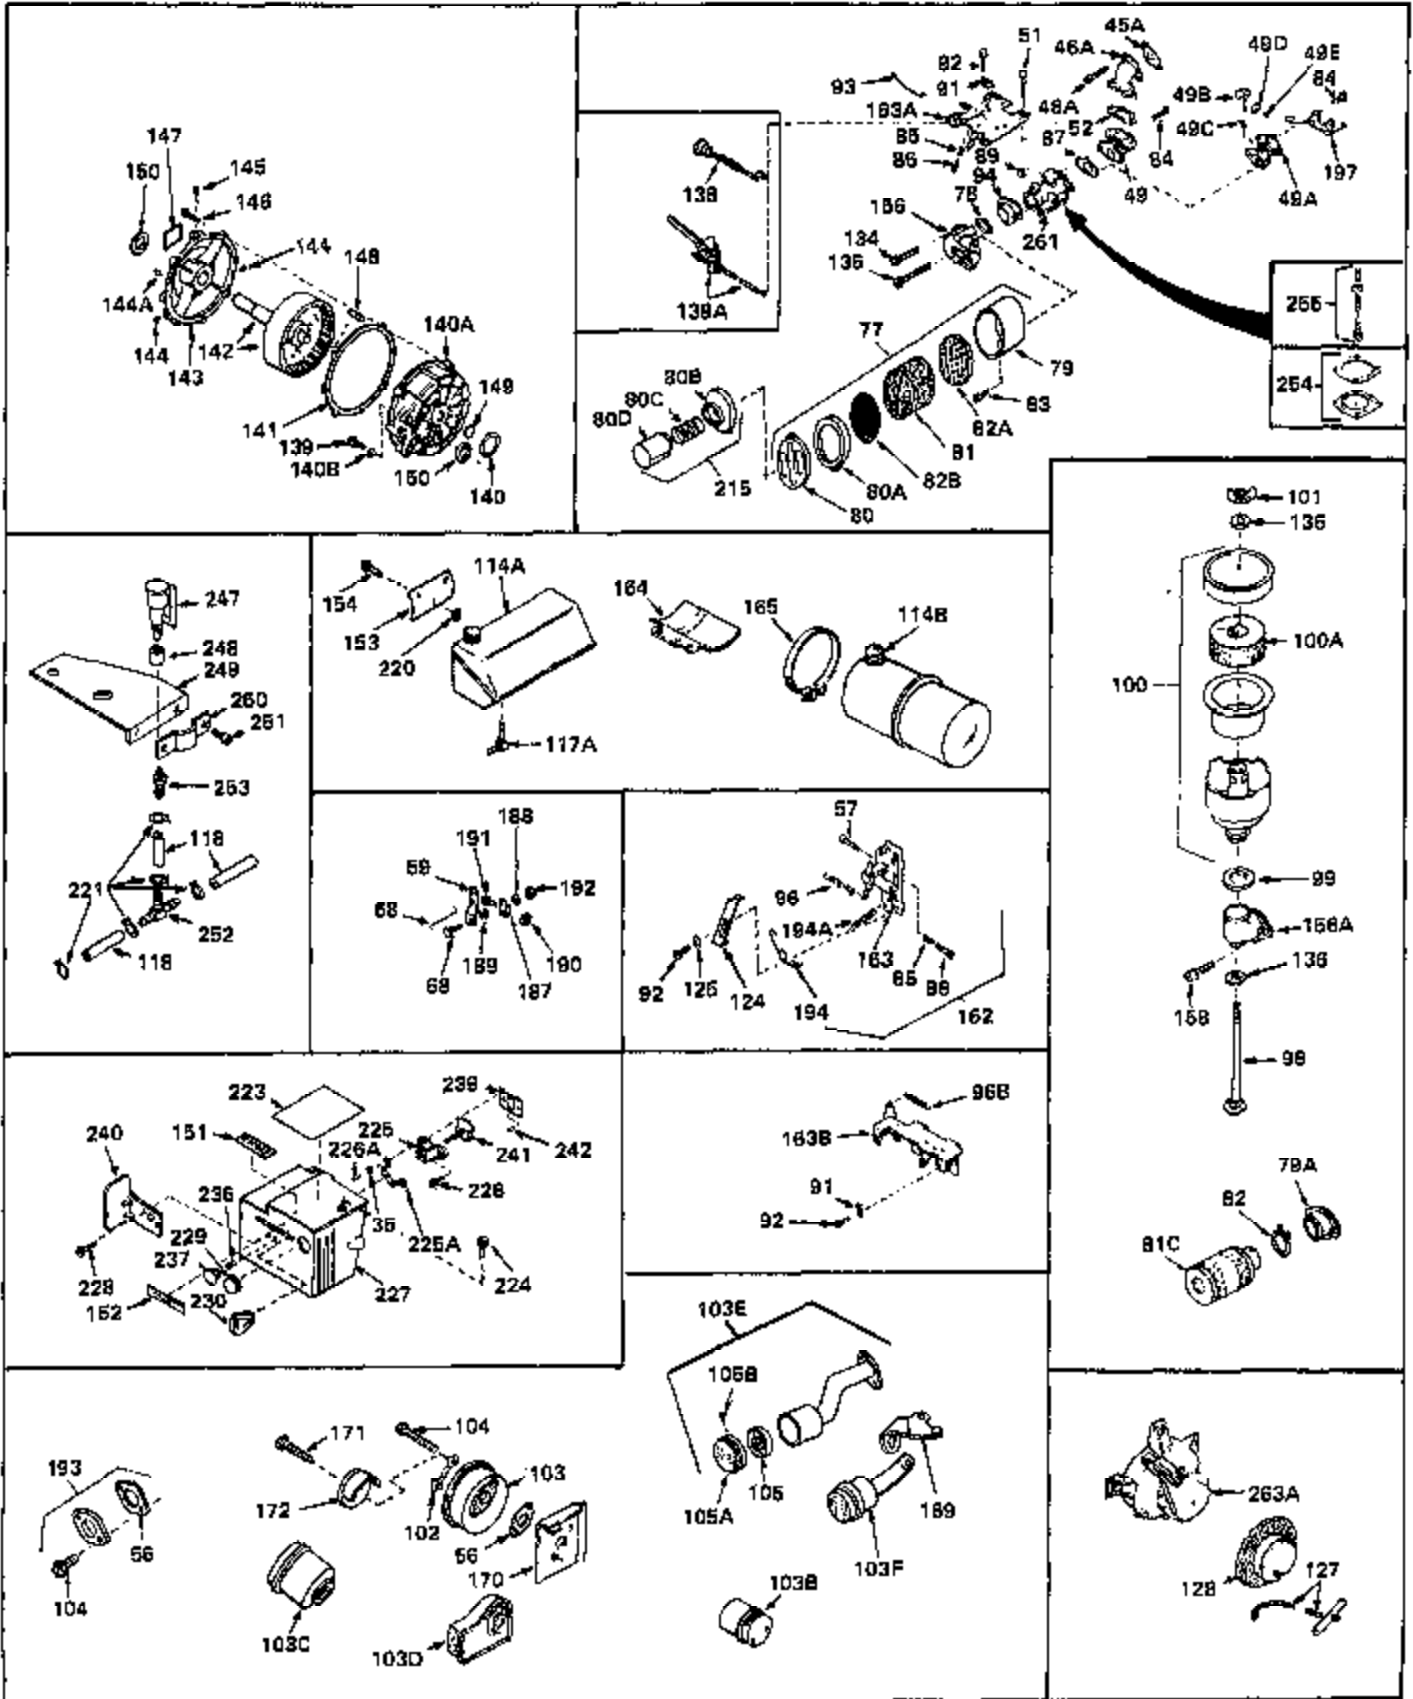

Engine Parts List #2

Ref #	Part Number	Qty	Description
36	8269	0	Washer
45A	30188	0	Gasket, Intake pipe
48A	650451	0	Screw
51	650454	0	Screw, Fil. flex hd. 1/4-20 x 3/4
57	28942	0	Screw
57	30091	0	Screw, Hex slotted washer hd., 8-32 x 1/2
57	30200	0	Screw
59	31510	0	Lever, Governor
68	650548	0	Screw, Hex washer hd., 8-32 x 5/16
77	31545	0	Cleaner Assy., Air
78	27272	0	Gasket, Air cleaner
79	450214	0	Body, Air cleaner
80C	450150	0	Spring, Pre-cleaner
80D	450124	0	Bag, Pre-cleaner
80A	450216	0	Cover, Air cleaner
81	450215	0	Element, Air cleaner
82A	29962	0	Screen, Air cleaner
82B	450205	0	Screen, Air cleaner
83	28820	0	Screw
83	650163	0	Screw, Fil. hd. Sems, 10-32 x 7/8
83	650399	0	Screw, Phil. fil. hd. Sems, 10-32 x 5/8
83	650709	0	Screw
84	30564	0	Screw
84	6201	0	Screw
84	6202	0	Screw
84	650551	0	Screw, Hex hd. cap, 1/4-28 x 1-1/4
85	28564	0	Spring, Compression
85	31342	0	Spring, Compression
85	32924	0	Spring, Compression
86	29500	0	Screw, Fil. hd. mach., Sems, 8-32 x 3/4
86	650549	0	Screw
86	650688	0	Screw, Hex hd., 10-32 x 1-5/16" (Drilled
87	26756	0	Gasket, Carburetor
89	29752	0	Nut
91	27793	0	Clip, Conduit
92	28942	0	Screw
96B	31426	0	Spring, Extension
101	9577	0	Nut, Wing, 10-24
102	30083	0	Plate, Locking
103F	33288	0	Muffler
104	27182	0	Screw, Hex hd. cap, 1/4-20 x 3-3/8
104	650253	0	Screw, Hex hd. cap, 1/4-20 x 2-1/4
104	650327	0	Screw, Fil slotted hd. Sems, 114-20 x 2-1/2
104	650493	0	Screw, Hex hd. Sems, 1/4-20 x 1-3/4
104	650561	0	Screw
104	650599	0	Screw, Hex hd. cap, Sems, 1/4-20 x 1-1/2
104	650795	0	Screw, Hex hd. cap, Sems, 1/4-20 x 2-5/16
105A	33172	0	Cover, Muffler
105B	650578	0	Screw
105	33171	0	Screen, Muffler
117A	28584	0	Strainer & Elbow
118	29774	0	Line, Fuel (Braided 8.25")
118	30705	0	Line, Fuel (Braided 16")
118	30962	0	Line, Fuel (Braided 32")
134	650163	0	Screw, Fil. hd. Sems, 10-32 x 7/8
135	650520	0	Screw
135	650544	0	Screw, Pan flex hd., 10-24 x 7/8
136	27183	0	Washer, Fiber