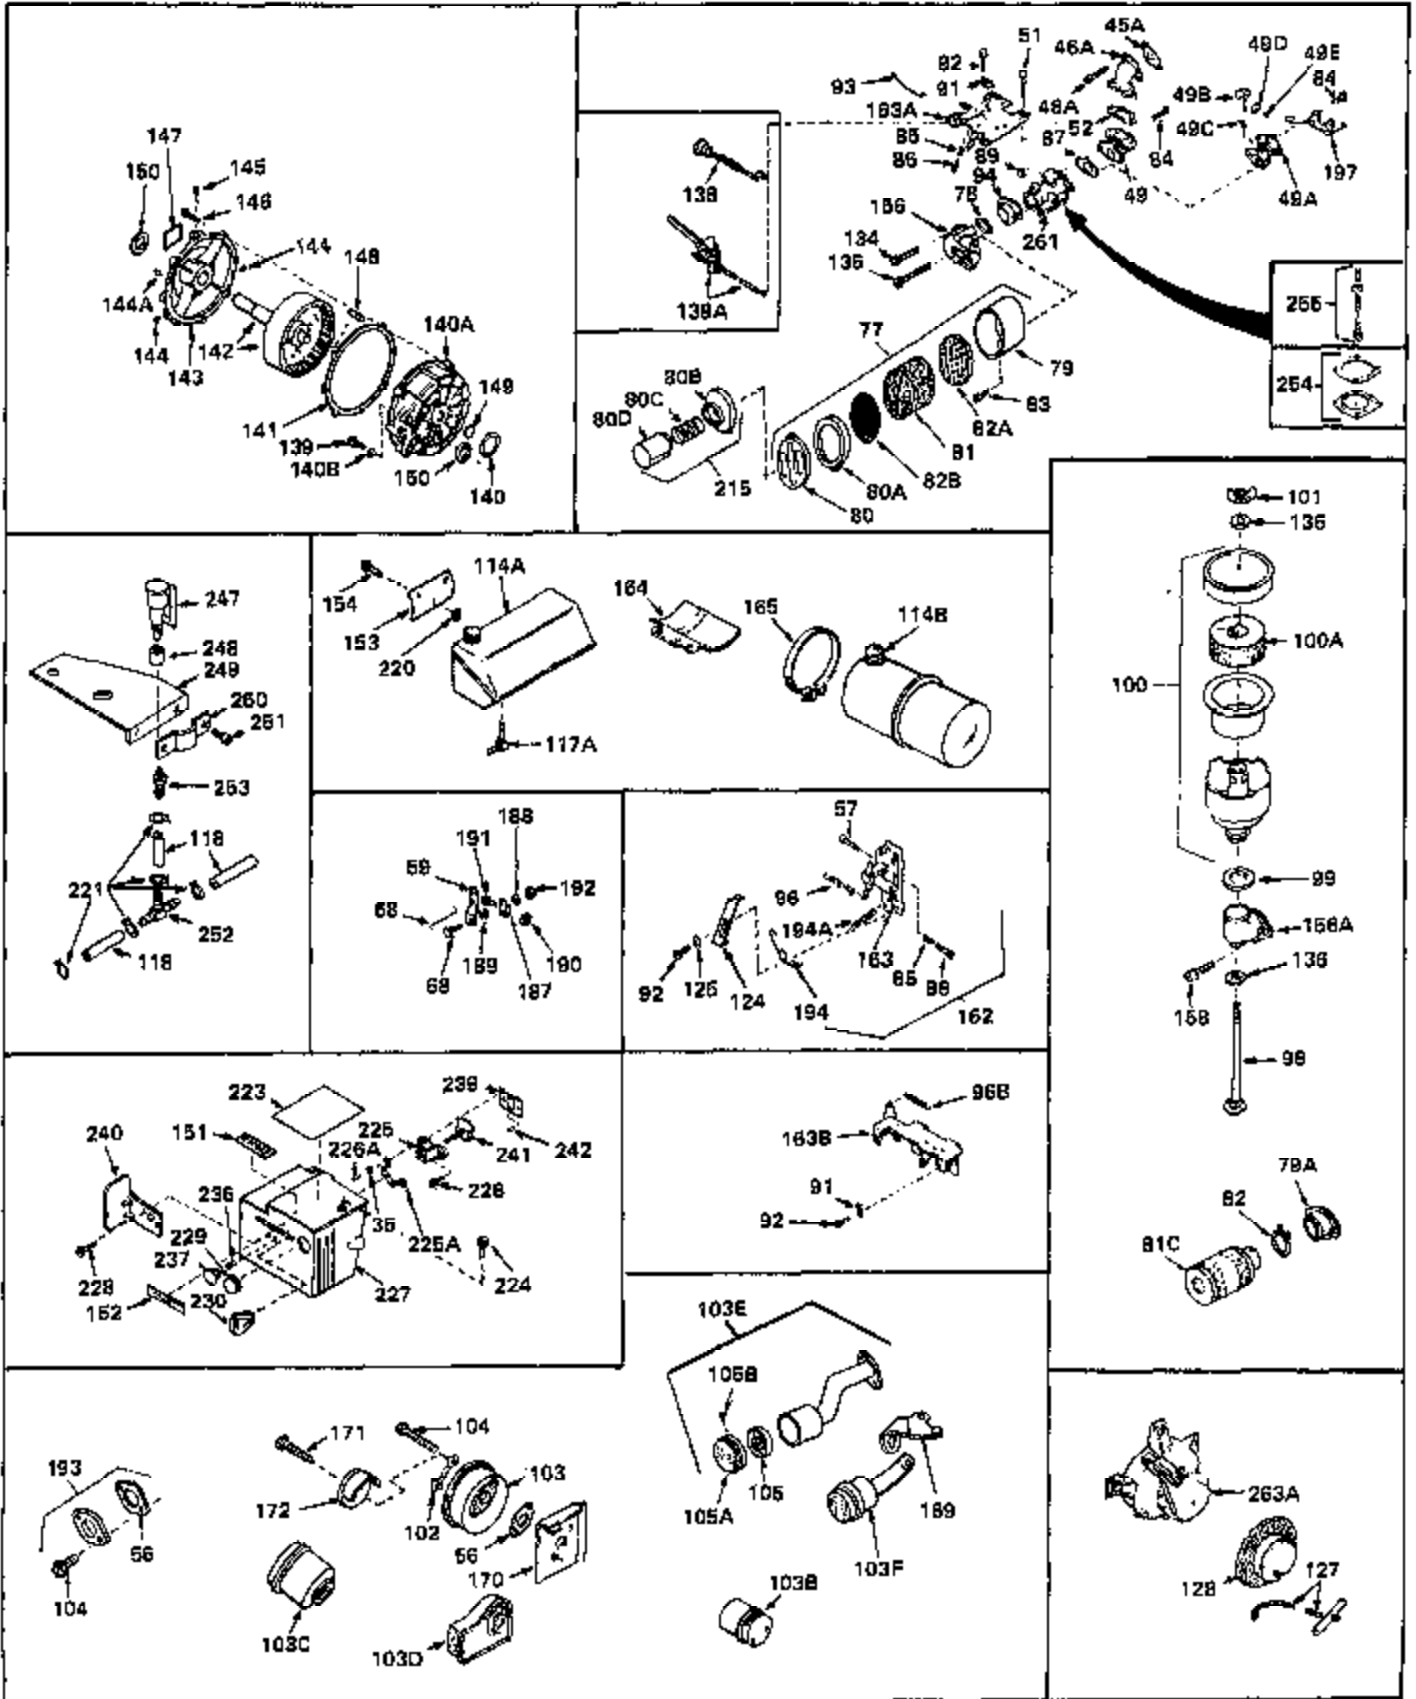

Engine Parts List #2

Ref #	Part Number	Qty	Description
36	8269	0	Washer
45A	30188	0	Gasket, Intake pipe
48A	650451	0	Screw
51	650454	0	Screw, Fil. flex hd. 1/4-20 x 3/4
56	30081	0	Gasket, Exhaust
57	28942	0	Screw
57	30091	0	Screw, Hex slotted washer hd., 8-32 x 1/2
57	30200	0	Screw
59	31510	0	Lever, Governor
68	650548	0	Screw, Hex washer hd., 8-32 x 5/16
77	31545	0	Cleaner Assy., Air
78	27272	0	Gasket, Air cleaner
80D	450124	0	Bag, Pre-cleaner
80C	450150	0	Spring, Pre-cleaner
82A	29962	0	Screen, Air cleaner
83	650163	0	Screw, Fil. hd. Sems, 10-32 x 7/8
83	650399	0	Screw, Phil. fil. hd. Sems, 10-32 x 5/8
83	650709	0	Screw
83	28820	0	Screw
84	30564	0	Screw
84	6201	0	Screw
84	6202	0	Screw
84	650551	0	Screw, Hex hd. cap, 1/4-28 x 1-1/4
85	28564	0	Spring, Compression
85	31342	0	Spring, Compression
85	32924	0	Spring, Compression
86	29500	0	Screw, Fil. hd. mach., Sems, 8-32 x 3/4
86	650549	0	Screw
86	650688	0	Screw, Hex hd., 10-32 x 1-5/16" (Drilled
87	26756	0	Gasket, Carburetor
89	29752	0	Nut
91	27793	0	Clip, Conduit
92	28942	0	Screw
96B	31426	0	Spring, Extension
101	9577	0	Nut, Wing, 10-24
102	30083	0	Plate, Locking
103F	33288	0	Muffler
103	30996	0	Muffler
104	27182	0	Screw, Hex hd. cap, 1/4-20 x 3-3/8
104	650253	0	Screw, Hex hd. cap, 1/4-20 x 2-1/4
104	650327	0	Screw, Fil slotted hd. Sems, 114-20 x 2-1/2
104	650493	0	Screw, Hex hd. Sems, 1/4-20 x 1-3/4
104	650561	0	Screw
104	650599	0	Screw, Hex hd. cap, Sems, 1/4-20 x 1-1/2
104	650795	0	Screw, Hex hd. cap, Sems, 1/4-20 x 2-5/16
105	33171	0	Screen, Muffler
105B	650578	0	Screw
105A	33172	0	Cover, Muffler
117A	28584	0	Strainer & Elbow
118	29774	0	Line, Fuel (Braided 8.25")
118	30705	0	Line, Fuel (Braided 16")
118	30962	0	Line, Fuel (Braided 32")
134	650163	0	Screw, Fil. hd. Sems, 10-32 x 7/8
135	650520	0	Screw
135	650544	0	Screw, Pan flex hd., 10-24 x 7/8
136	27183	0	Washer, Fiber
136	31905	0	Washer, Paper
138	30985	0	Control, Throttle